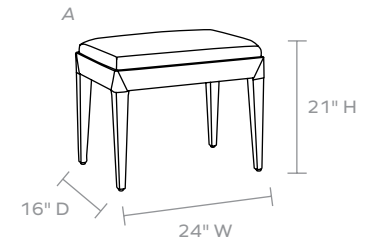

MATERIAL

Rattan

DIMENSIONS

A. 24"W x 16"D x 21"H

B. 48"W x 16"D x 21"H

C. 64"W x 16"D x 21"H

UPHOLSTERY INFORMATION

Types of Fabric: Can be upholstered with our fabric/leather options or COM/COL.

COM YARDAGE REQUIREMENT

Solid:

A. Requires 1 Yards

B. Requires 2 Yards

C. Requires 2.5 Yards, 34 sqft for hides.

Pattern: Yardage amount may vary depending on pattern orientation and pattern repeat. Please call for quote.

This item is handcrafted and may show slight variation in size from one piece to another.

FINISH

Aged

FABRIC WIDTH	FABRIC REPEAT						
54"	Plain < 1" 0%	1" - 6" 15%	7" - 14" 30%	15" - 20" 35%	21" - 27" 40%	28" - 36" 45%	Full Width Centered 100%