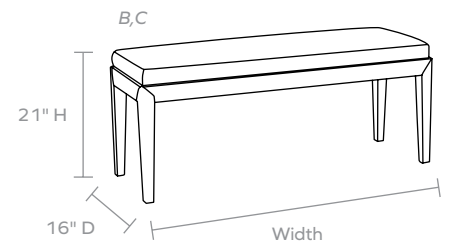

MATERIAL

Rattan

DIMENSIONS

A. 24"W x 16"D x 21"H

B. 48"W x 16"D x 21"H

C. 64"W x 16"D x 21"H

UPHOLSTERY INFORMATION

Types of Fabric: Can be upholstered with our fabric/leather options or COM/COL.

COM YARDAGE REQUIREMENT

Solid:

A. Requires 1 Yards

B. Requires 2 Yards

C. Requires 2.5 Yards, 34 sqft for hides.

Pattern: Yardage amount may vary depending on pattern orientation and pattern repeat. Please call for quote.

This item is handcrafted and may show slight variation in size from one piece to another.

FINISH

Aged

FABRIC WIDTH	FABRIC REPEAT						
54"	Plain < 1" 0%	1" - 6" 15%	7" - 14" 30%	15" - 20" 35%	21" - 27" 40%	28" - 36" 45%	Full Width Centered 100%