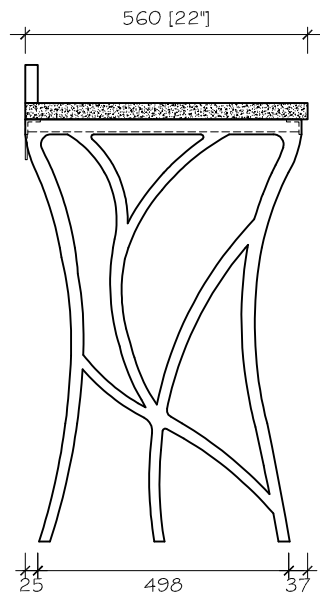

TOP VIEW

LEFT VIEW

FRONT VIEW

RIGHT VIEW

BACK VIEW

BUYER	CODE	DESCRIPTION	DRAWING NAME	QTY	PAPER	SCALE	DRAWING BY	SIGN	CHECKED ON	PAGE
	<b>Y221016 - 01</b>	ALDRICH VANITY 28.1"w x 22"d x 37.2"h	General		<b>A4</b>	1 : 15			September, 19 - 2023	01 03

TOP VIEW

LEFT VIEW

FRONT VIEW

RIGHT VIEW

BACK VIEW

BUYER	CODE	DESCRIPTION	DRAWING NAME	QTY	PAPER	SCALE	DRAWING BY	SIGN	CHECKED ON	PAGE
	<b>Y221016 - 01</b>	ALDRICH VANITY (BASE) 27.2"w x 21.6"d x 33"h	General		<b>A4</b>	1 : 15			November, 02 - 2023	02 03