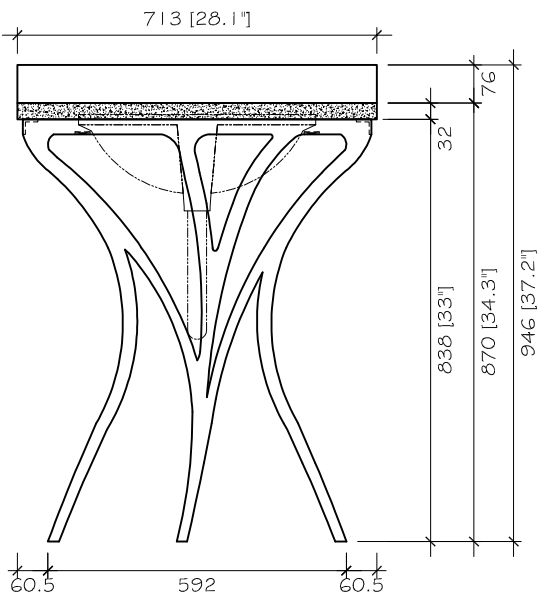

TOP VIEW

LEFT VIEW

FRONT VIEW

RIGHT VIEW

BACK VIEW

BUYER	CODE	DESCRIPTION	DRAWING NAME	QTY	PAPER	SCALE	DRAWING BY	SIGN	CHECKED ON	PAGE
	<b>Y221016 - 01</b>	ALDRICH VANITY 28.1"w x 22"d x 37.2"h	General		<b>A4</b>	1 : 15			September, 19 - 2023	01 03

TOP VIEW

LEFT VIEW

FRONT VIEW

RIGHT VIEW

BACK VIEW

BUYER	CODE	DESCRIPTION	DRAWING NAME	QTY	PAPER	SCALE	DRAWING BY	SIGN	CHECKED ON	PAGE
	<b>Y221016 - 01</b>	ALDRICH VANITY (BASE) 27.2"w x 21.6"d x 33"h	General		<b>A4</b>	1 : 15			November, 02 - 2023	02 03