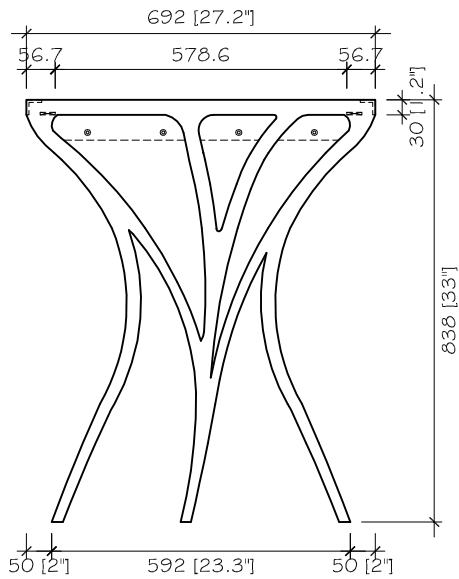

TOP VIEW

LEFT VIEW

FRONT VIEW

RIGHT VIEW

BACK VIEW

BUYER	CODE	DESCRIPTION	DRAWING NAME	QTY	PAPER	SCALE	DRAWING BY	SIGN	CHECKED ON	PAGE
	<b>Y221016 - 01</b>	ALDRICH VANITY 28.1"w x 22"d x 37.2"h	General		<b>A4</b>	1 : 15			September, 19 - 2023	01 03

TOP VIEW

LEFT VIEW

FRONT VIEW

RIGHT VIEW

BACK VIEW

BUYER	CODE	DESCRIPTION	DRAWING NAME	QTY	PAPER	SCALE	DRAWING BY	SIGN	CHECKED ON	PAGE
	<b>Y221016 - 01</b>	ALDRICH VANITY (BASE) 27.2"w x 21.6"d x 33"h	General		<b>A4</b>	1 : 15			November, 02 - 2023	02 03