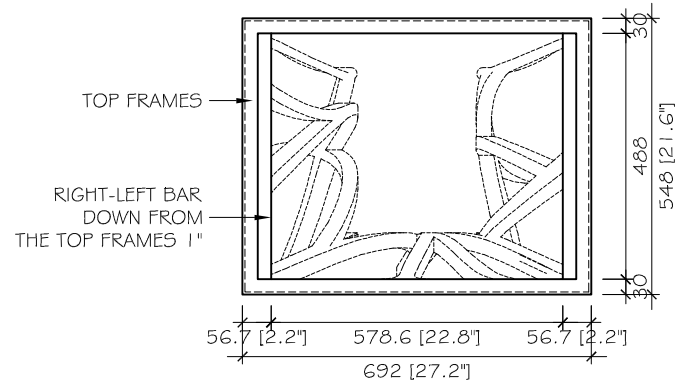

TOP VIEW

LEFT VIEW

FRONT VIEW

RIGHT VIEW

BACK VIEW

BUYER	CODE	DESCRIPTION	DRAWING NAME	QTY	PAPER	SCALE	DRAWING BY	SIGN	CHECKED ON	PAGE
	<b>Y221016 - 01</b>	ALDRICH VANITY 28.1"w x 22"d x 37.2"h	General		<b>A4</b>	1 : 15			September, 19 - 2023	01 03

TOP VIEW

LEFT VIEW

FRONT VIEW

RIGHT VIEW

BACK VIEW

BUYER	CODE	DESCRIPTION	DRAWING NAME	QTY	PAPER	SCALE	DRAWING BY	SIGN	CHECKED ON	PAGE
	<b>Y221016 - 01</b>	ALDRICH VANITY (BASE) 27.2"w x 21.6"d x 33"h	General		<b>A4</b>	1 : 15			November, 02 - 2023	02 03