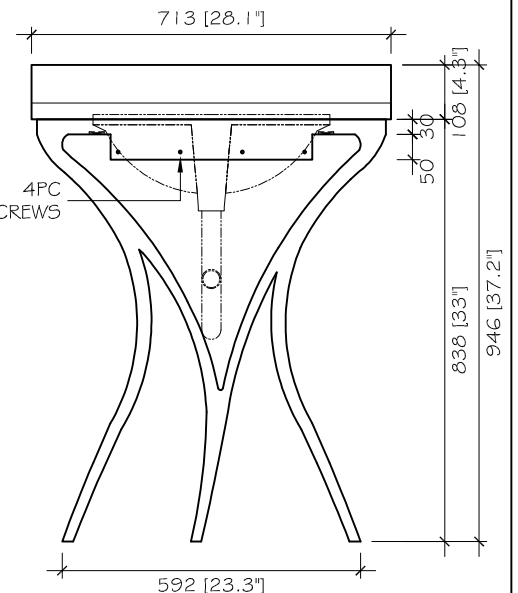

TOP VIEW

LEFT VIEW

FRONT VIEW

RIGHT VIEW

BACK VIEW

BUYER	CODE	DESCRIPTION	DRAWING NAME	QTY	PAPER	SCALE	DRAWING BY	SIGN	CHECKED ON	PAGE
	<b>Y221016 - 01</b>	ALDRICH VANITY 28.1"w x 22"d x 37.2"h	General		<b>A4</b>	1 : 15			September, 19 - 2023	01 03

TOP VIEW

LEFT VIEW

FRONT VIEW

RIGHT VIEW

BACK VIEW

BUYER	CODE	DESCRIPTION	DRAWING NAME	QTY	PAPER	SCALE	DRAWING BY	SIGN	CHECKED ON	PAGE
	<b>Y221016 - 01</b>	ALDRICH VANITY (BASE) 27.2"w x 21.6"d x 33"h	General		<b>A4</b>	1 : 15			November, 02 - 2023	02 03