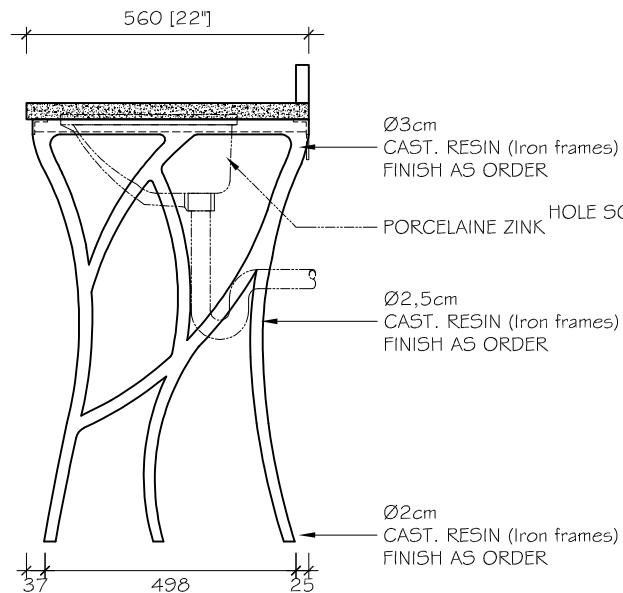

TOP VIEW

LEFT VIEW

FRONT VIEW

RIGHT VIEW

BACK VIEW

BUYER	CODE	DESCRIPTION	DRAWING NAME	QTY	PAPER	SCALE	DRAWING BY	SIGN	CHECKED ON	PAGE
	<b>Y221016 - 01</b>	ALDRICH VANITY 28.1"w x 22"d x 37.2"h	General		<b>A4</b>	1 : 15			September, 19 - 2023	01 03

TOP VIEW

LEFT VIEW

FRONT VIEW

RIGHT VIEW

BACK VIEW

BUYER	CODE	DESCRIPTION	DRAWING NAME	QTY	PAPER	SCALE	DRAWING BY	SIGN	CHECKED ON	PAGE
	<b>Y221016 - 01</b>	ALDRICH VANITY (BASE) 27.2"w x 21.6"d x 33"h	General		<b>A4</b>	1 : 15			November, 02 - 2023	02 03