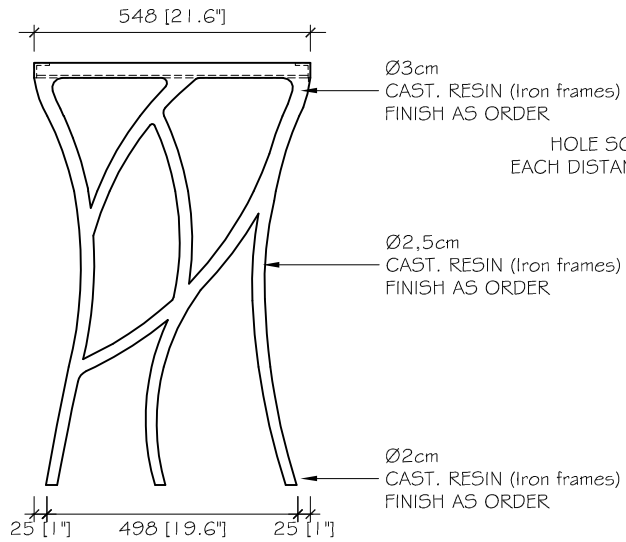

TOP VIEW

LEFT VIEW

FRONT VIEW

RIGHT VIEW

BACK VIEW

BUYER	CODE	DESCRIPTION	DRAWING NAME	QTY	PAPER	SCALE	DRAWING BY	SIGN	CHECKED ON	PAGE
	<b>Y221016 - 01</b>	ALDRICH VANITY 28.1"w x 22"d x 37.2"h	General		<b>A4</b>	1 : 15			September, 19 - 2023	01 03

TOP VIEW

LEFT VIEW

FRONT VIEW

RIGHT VIEW

BACK VIEW

BUYER	CODE	DESCRIPTION	DRAWING NAME	QTY	PAPER	SCALE	DRAWING BY	SIGN	CHECKED ON	PAGE
	<b>Y221016 - 01</b>	ALDRICH VANITY (BASE) 27.2"w x 21.6"d x 33"h	General		<b>A4</b>	1 : 15			November, 02 - 2023	02 03