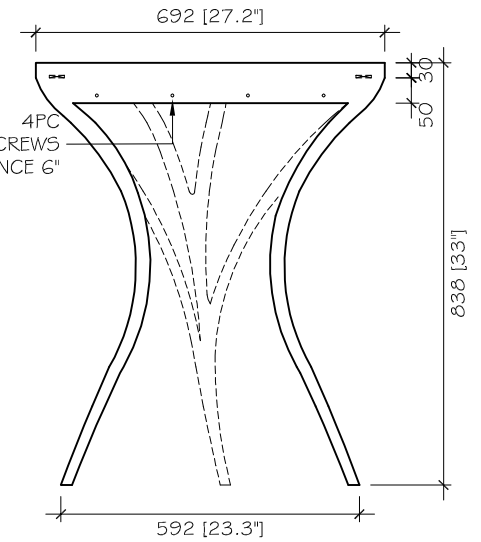

TOP VIEW

LEFT VIEW

FRONT VIEW

RIGHT VIEW

BACK VIEW

BUYER	CODE	DESCRIPTION	DRAWING NAME	QTY	PAPER	SCALE	DRAWING BY	SIGN	CHECKED ON	PAGE
	<b>Y221016 - 01</b>	ALDRICH VANITY 28.1"w x 22"d x 37.2"h	General		<b>A4</b>	1 : 15			September, 19 - 2023	01 03

TOP VIEW

LEFT VIEW

FRONT VIEW

RIGHT VIEW

BACK VIEW

BUYER	CODE	DESCRIPTION	DRAWING NAME	QTY	PAPER	SCALE	DRAWING BY	SIGN	CHECKED ON	PAGE
	<b>Y221016 - 01</b>	ALDRICH VANITY (BASE) 27.2"w x 21.6"d x 33"h	General		<b>A4</b>	1 : 15			November, 02 - 2023	02 03