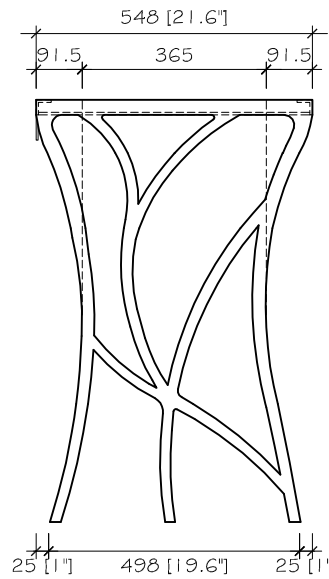

TOP VIEW

LEFT VIEW

FRONT VIEW

RIGHT VIEW

BACK VIEW

BUYER	CODE	DESCRIPTION	DRAWING NAME	QTY	PAPER	SCALE	DRAWING BY	SIGN	CHECKED ON	PAGE
	<b>Y221016 - 01</b>	ALDRICH VANITY 28.1"w x 22"d x 37.2"h	General		<b>A4</b>	1 : 15			September, 19 - 2023	01 03

TOP VIEW

LEFT VIEW

FRONT VIEW

RIGHT VIEW

BACK VIEW

BUYER	CODE	DESCRIPTION	DRAWING NAME	QTY	PAPER	SCALE	DRAWING BY	SIGN	CHECKED ON	PAGE
	<b>Y221016 - 01</b>	ALDRICH VANITY (BASE) 27.2"w x 21.6"d x 33"h	General		<b>A4</b>	1 : 15			November, 02 - 2023	02 03