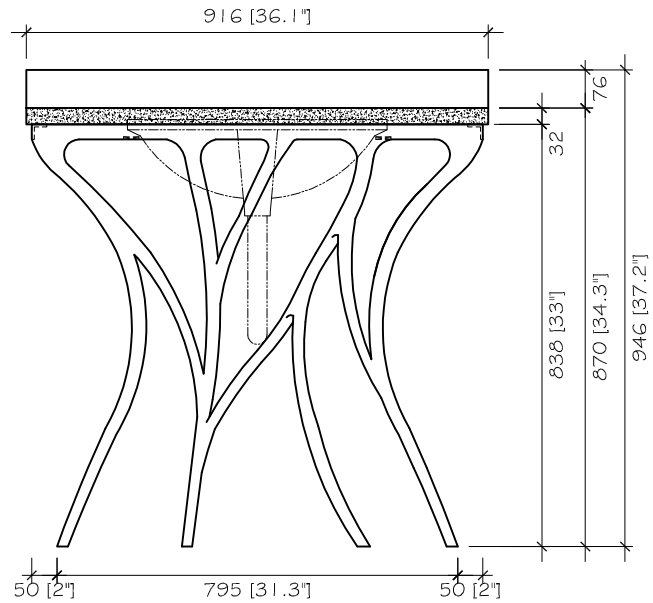

TOP VIEW

BACK VIEW

LEFT VIEW

FRONT VIEW

RIGHT VIEW

BUYER	CODE	DESCRIPTION	DRAWING NAME	QTY	PAPER	SCALE	DRAWING BY	SIGN	CHECKED ON	PAGE
	Y221016 - 01	ALDRICH VANITY 36"w x 24.1"d x 37.2"h	General		A4	1 : 15			September, 19 - 2023	01 03

TOP VIEW

BACK VIEW

LEFT VIEW

FRONT VIEW

RIGHT VIEW

BUYER	CODE	DESCRIPTION	DRAWING NAME	QTY	PAPER	SCALE	DRAWING BY	SIGN	CHECKED ON	PAGE
	Y221016 - 01	ALDRICH VANITY (BASE) 35.2"w x 23.6"d x 33"h	General		A4	1 : 15			November, 02 - 2023	02 03