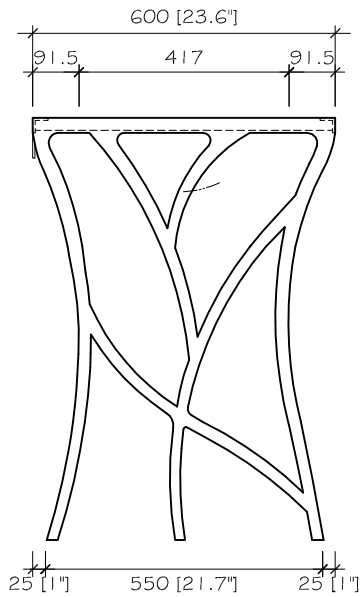

TOP VIEW

BACK VIEW

LEFT VIEW

FRONT VIEW

RIGHT VIEW

BUYER	CODE	DESCRIPTION	DRAWING NAME	QTY	PAPER	SCALE	DRAWING BY	SIGN	CHECKED ON	PAGE
	Y221016 - 01	ALDRICH VANITY 36"w x 24.1"d x 37.2"h	General		A4	1 : 15			September, 19 - 2023	01 03

TOP VIEW

BACK VIEW

LEFT VIEW

FRONT VIEW

RIGHT VIEW

BUYER	CODE	DESCRIPTION	DRAWING NAME	QTY	PAPER	SCALE	DRAWING BY	SIGN	CHECKED ON	PAGE
	Y221016 - 01	ALDRICH VANITY (BASE) 35.2"w x 23.6"d x 33"h	General		A4	1 : 15			November, 02 - 2023	02 03