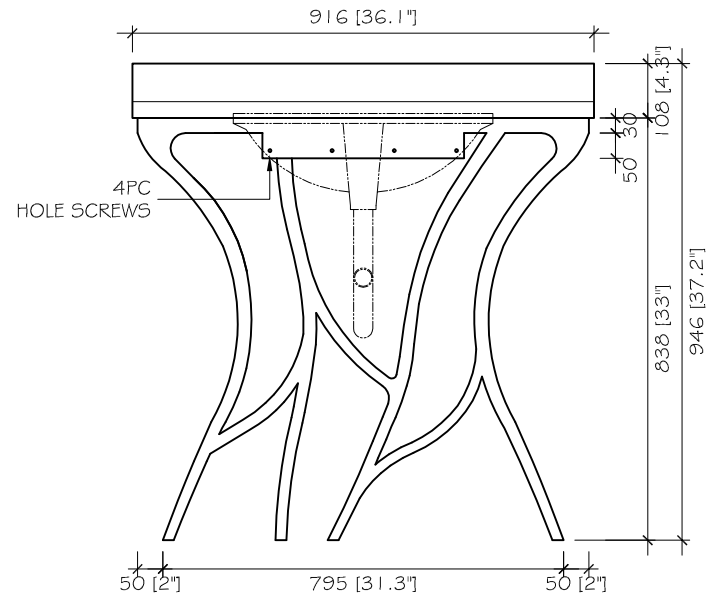

TOP VIEW

BACK VIEW

LEFT VIEW

FRONT VIEW

RIGHT VIEW

BUYER	CODE	DESCRIPTION	DRAWING NAME	QTY	PAPER	SCALE	DRAWING BY	SIGN	CHECKED ON	PAGE
	Y221016 - 01	ALDRICH VANITY 36"w x 24.1"d x 37.2"h	General		A4	1 : 15			September, 19 - 2023	01 03

TOP VIEW

BACK VIEW

LEFT VIEW

FRONT VIEW

RIGHT VIEW

BUYER	CODE	DESCRIPTION	DRAWING NAME	QTY	PAPER	SCALE	DRAWING BY	SIGN	CHECKED ON	PAGE
	Y221016 - 01	ALDRICH VANITY (BASE) 35.2"w x 23.6"d x 33"h	General		A4	1 : 15			November, 02 - 2023	02 03