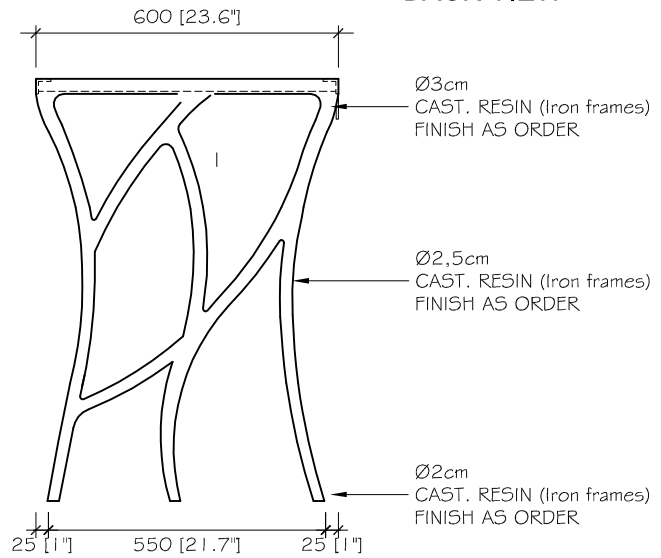

TOP VIEW

BACK VIEW

LEFT VIEW

FRONT VIEW

RIGHT VIEW

BUYER	CODE	DESCRIPTION	DRAWING NAME	QTY	PAPER	SCALE	DRAWING BY	SIGN	CHECKED ON	PAGE
	Y221016 - 01	ALDRICH VANITY 36"w x 24.1"d x 37.2"h	General		A4	1 : 15			September, 19 - 2023	01 03

TOP VIEW

BACK VIEW

LEFT VIEW

FRONT VIEW

RIGHT VIEW

BUYER	CODE	DESCRIPTION	DRAWING NAME	QTY	PAPER	SCALE	DRAWING BY	SIGN	CHECKED ON	PAGE
	Y221016 - 01	ALDRICH VANITY (BASE) 35.2"w x 23.6"d x 33"h	General		A4	1 : 15			November, 02 - 2023	02 03