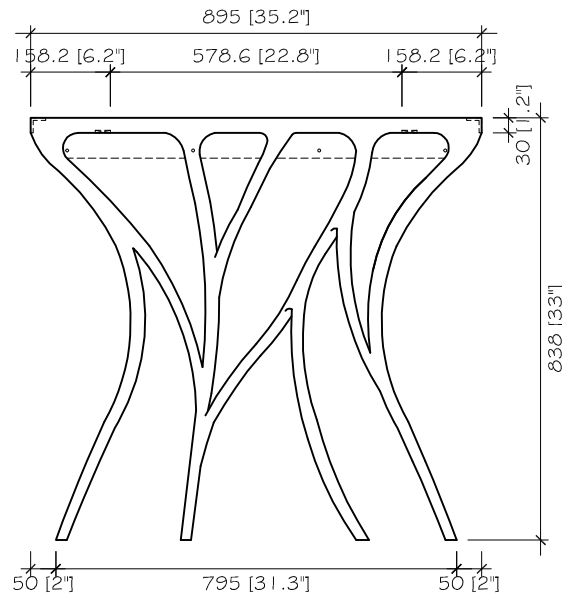

TOP VIEW

BACK VIEW

LEFT VIEW

FRONT VIEW

RIGHT VIEW

BUYER	CODE	DESCRIPTION	DRAWING NAME	QTY	PAPER	SCALE	DRAWING BY	SIGN	CHECKED ON	PAGE
	Y221016 - 01	ALDRICH VANITY 36"w x 24.1"d x 37.2"h	General		A4	1 : 15			September, 19 - 2023	01 03

TOP VIEW

BACK VIEW

LEFT VIEW

FRONT VIEW

RIGHT VIEW

BUYER	CODE	DESCRIPTION	DRAWING NAME	QTY	PAPER	SCALE	DRAWING BY	SIGN	CHECKED ON	PAGE
	Y221016 - 01	ALDRICH VANITY (BASE) 35.2"w x 23.6"d x 33"h	General		A4	1 : 15			November, 02 - 2023	02 03