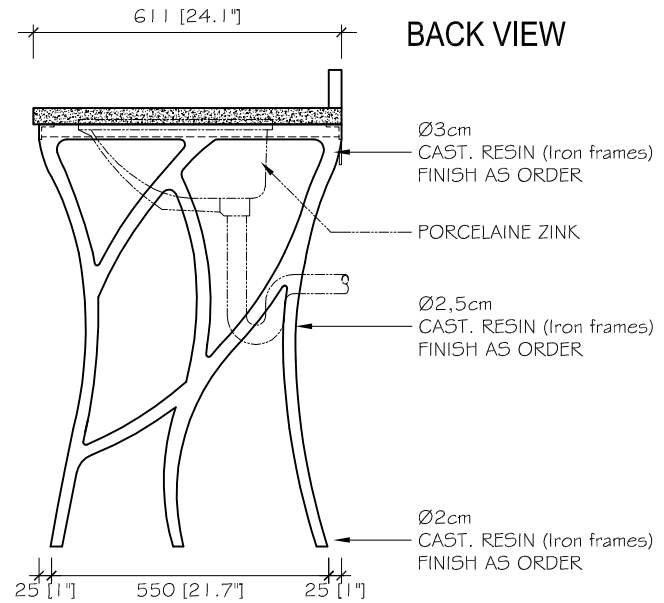

TOP VIEW

BACK VIEW

LEFT VIEW

FRONT VIEW

RIGHT VIEW

BUYER	CODE	DESCRIPTION	DRAWING NAME	QTY	PAPER	SCALE	DRAWING BY	SIGN	CHECKED ON	PAGE
	Y221016 - 01	ALDRICH VANITY 36"w x 24.1"d x 37.2"h	General		A4	1 : 15			September, 19 - 2023	01 03

TOP VIEW

BACK VIEW

LEFT VIEW

FRONT VIEW

RIGHT VIEW

BUYER	CODE	DESCRIPTION	DRAWING NAME	QTY	PAPER	SCALE	DRAWING BY	SIGN	CHECKED ON	PAGE
	Y221016 - 01	ALDRICH VANITY (BASE) 35.2"w x 23.6"d x 33"h	General		A4	1 : 15			November, 02 - 2023	02 03