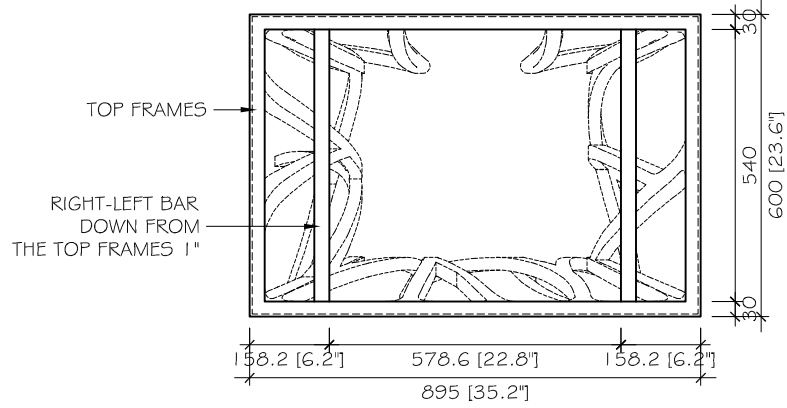

TOP VIEW

BACK VIEW

LEFT VIEW

FRONT VIEW

RIGHT VIEW

BUYER	CODE	DESCRIPTION	DRAWING NAME	QTY	PAPER	SCALE	DRAWING BY	SIGN	CHECKED ON	PAGE
	Y221016 - 01	ALDRICH VANITY 36"w x 24.1"d x 37.2"h	General		A4	1 : 15			September, 19 - 2023	01 03

TOP VIEW

BACK VIEW

LEFT VIEW

FRONT VIEW

RIGHT VIEW

BUYER	CODE	DESCRIPTION	DRAWING NAME	QTY	PAPER	SCALE	DRAWING BY	SIGN	CHECKED ON	PAGE
	Y221016 - 01	ALDRICH VANITY (BASE) 35.2"w x 23.6"d x 33"h	General		A4	1 : 15			November, 02 - 2023	02 03