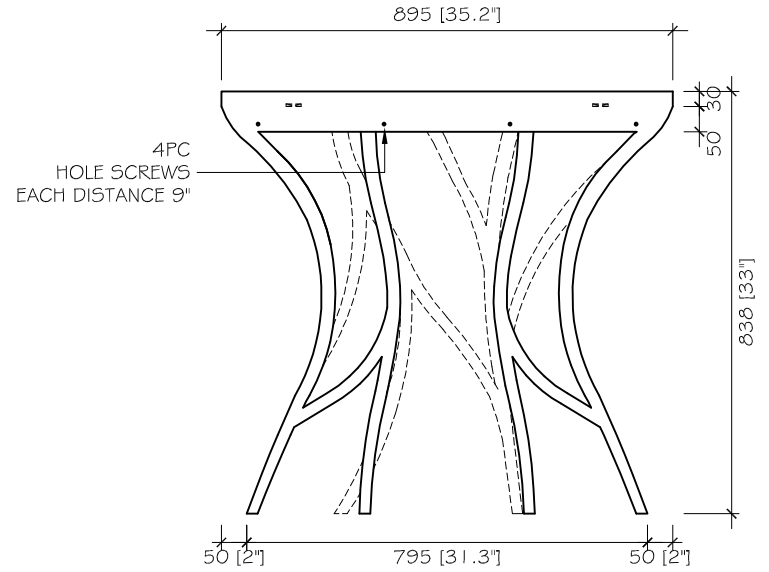

TOP VIEW

BACK VIEW

LEFT VIEW

FRONT VIEW

RIGHT VIEW

BUYER	CODE	DESCRIPTION	DRAWING NAME	QTY	PAPER	SCALE	DRAWING BY	SIGN	CHECKED ON	PAGE
	Y221016 - 01	ALDRICH VANITY 36"w x 24.1"d x 37.2"h	General		A4	1 : 15			September, 19 - 2023	01 03

TOP VIEW

BACK VIEW

LEFT VIEW

FRONT VIEW

RIGHT VIEW

BUYER	CODE	DESCRIPTION	DRAWING NAME	QTY	PAPER	SCALE	DRAWING BY	SIGN	CHECKED ON	PAGE
	Y221016 - 01	ALDRICH VANITY (BASE) 35.2"w x 23.6"d x 33"h	General		A4	1 : 15			November, 02 - 2023	02 03