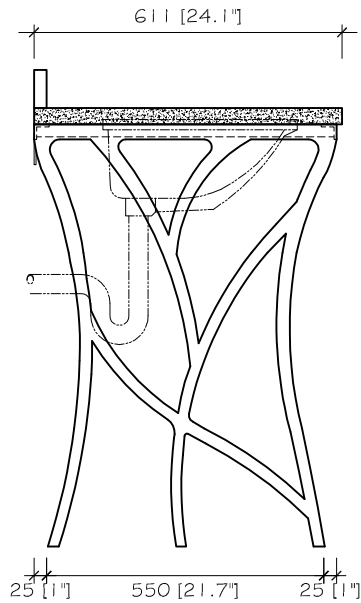

TOP VIEW

BACK VIEW

LEFT VIEW

FRONT VIEW

RIGHT VIEW

BUYER	CODE	DESCRIPTION	DRAWING NAME	QTY	PAPER	SCALE	DRAWING BY	SIGN	CHECKED ON	PAGE
	Y221016 - 01	ALDRICH VANITY 36"w x 24.1"d x 37.2"h	General		A4	1 : 15			September, 19 - 2023	01 03

TOP VIEW

BACK VIEW

LEFT VIEW

FRONT VIEW

RIGHT VIEW

BUYER	CODE	DESCRIPTION	DRAWING NAME	QTY	PAPER	SCALE	DRAWING BY	SIGN	CHECKED ON	PAGE
	Y221016 - 01	ALDRICH VANITY (BASE) 35.2"w x 23.6"d x 33"h	General		A4	1 : 15			November, 02 - 2023	02 03