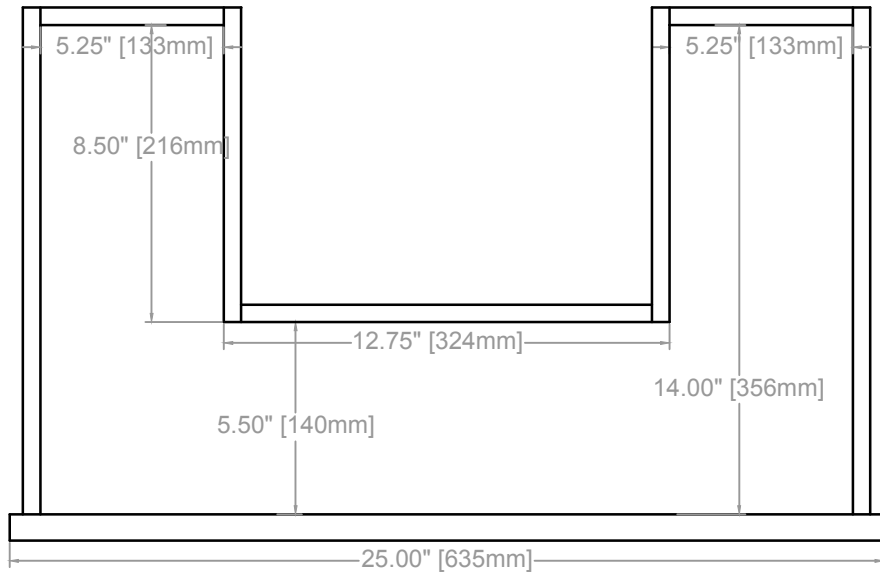

CONRAD FLOATING VANITY  
 COUNTERTOP 1.25"  
 FLOATING VANITY BASE: 28"L x 22"W x 18"H  
 FLOATING VANITY OVERALL: 28"L 22"W x 22.25"H

BACK VIEW

BACK VIEW

BOTTOM CLEAT ATTACHED TO THE WALL

CONRAD FLOATING VANITY  
COUNTERTOP 1.25"  
FLOATING VANITY BASE: 28"L x 22"W x 18"H  
FLOATING VANITY OVERALL: 28"L 22"W x 22.25"H

DRAWER 1

DRAWER 2