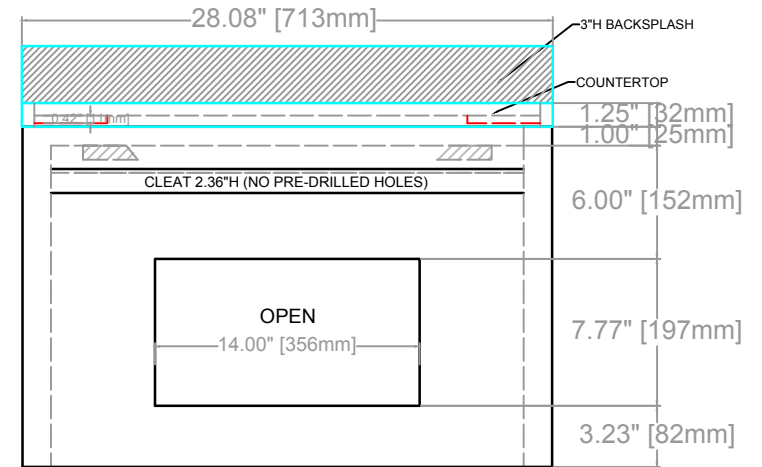

CONRAD FLOATING VANITY  
 COUNTERTOP 1.25"  
 FLOATING VANITY BASE: 28"L x 22"W x 18"H  
 FLOATING VANITY OVERALL: 28"L 22"W x 22.25"H

BACK VIEW

BACK VIEW

BOTTOM CLEAT ATTACHED TO THE WALL

CONRAD FLOATING VANITY  
COUNTERTOP 1.25"  
FLOATING VANITY BASE: 28"L x 22"W x 18"H  
FLOATING VANITY OVERALL: 28"L 22"W x 22.25"H

DRAWER 1

DRAWER 2