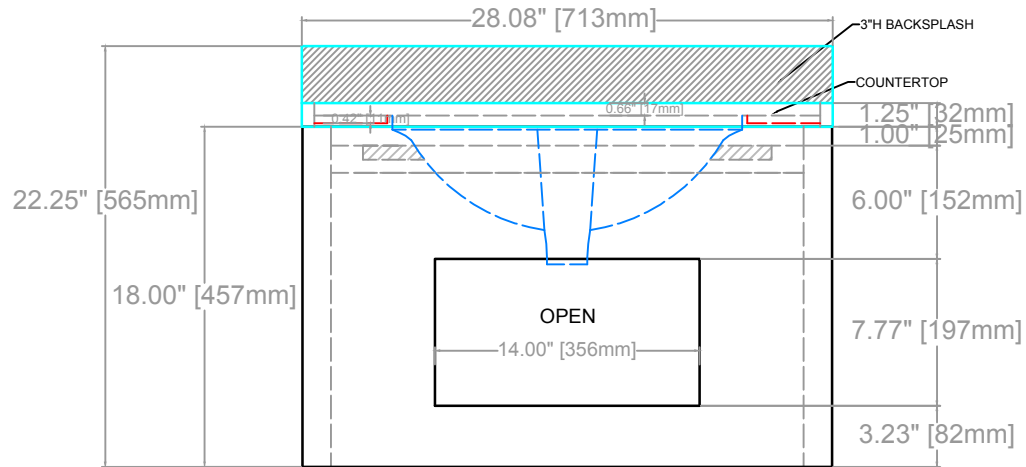

CONRAD FLOATING VANITY  
 COUNTERTOP 1.25"  
 FLOATING VANITY BASE: 28"L x 22"W x 18"H  
 FLOATING VANITY OVERALL: 28"L 22"W x 22.25"H

BACK VIEW

BACK VIEW

BOTTOM CLEAT ATTACHED TO THE WALL

CONRAD FLOATING VANITY  
COUNTERTOP 1.25"  
FLOATING VANITY BASE: 28"L x 22"W x 18"H  
FLOATING VANITY OVERALL: 28"L 22"W x 22.25"H

DRAWER 1

DRAWER 2