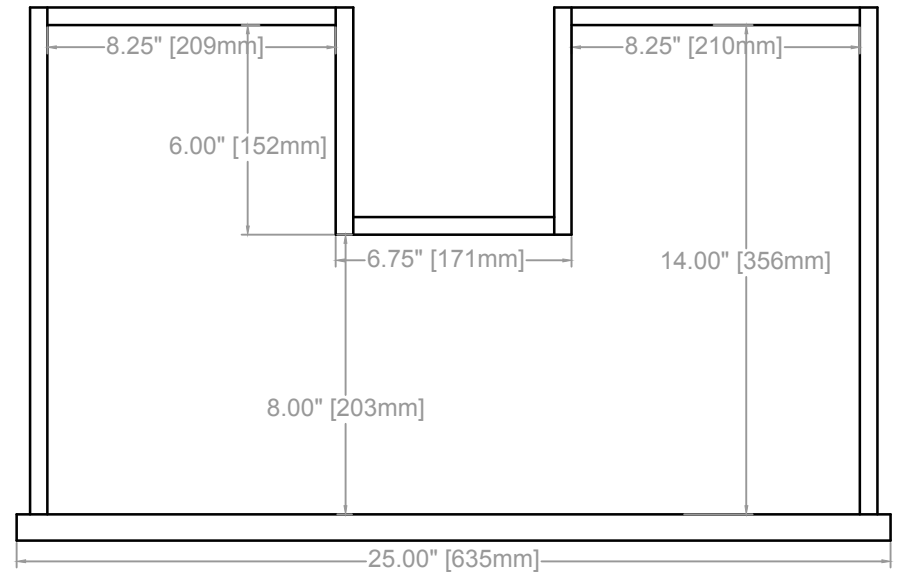

CONRAD FLOATING VANITY  
 COUNTERTOP 1.25"  
 FLOATING VANITY BASE: 28"L x 22"W x 18"H  
 FLOATING VANITY OVERALL: 28"L 22"W x 22.25"H

BACK VIEW

BACK VIEW

BOTTOM CLEAT ATTACHED TO THE WALL

CONRAD FLOATING VANITY  
COUNTERTOP 1.25"  
FLOATING VANITY BASE: 28"L x 22"W x 18"H  
FLOATING VANITY OVERALL: 28"L 22"W x 22.25"H

DRAWER 1

DRAWER 2