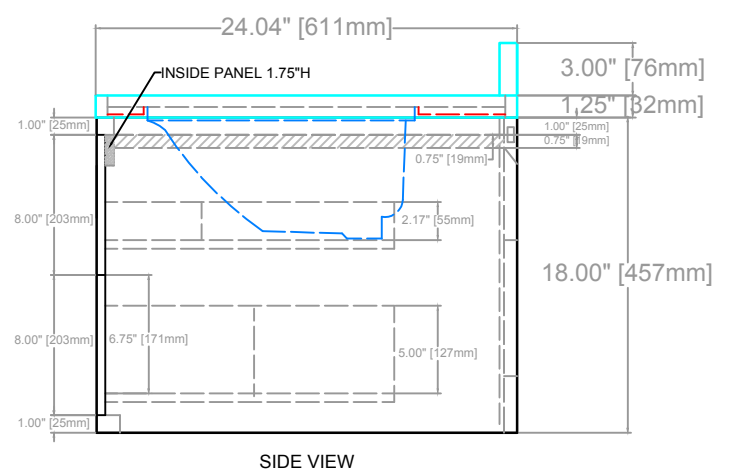

CONRAD FLOATING VANITY
COUNTERTOP 1.25"
FLOATING VANITY BASE: 36"L x 24"W x 18"H
FLAETING VANITY OVERALL: 36"L 24"W x 22.25"H

* DRILL/ SCREW HOLES FOR KNOBS: 4.75mm

TOP VIEW

FRONT VIEW

SIDE VIEW

CONRAD FLOATING VANITY
COUNTERTOP 1.25"
FLOATING VANITY BASE: 36"L x 24"W x 18"H
FLOATING VANITY OVERALL: 36"L 24"W x 22.25"H

CONRAD FLOATING VANITY
COUNTERTOP 1.25"
FLOATING VANITY BASE: 36"L x 24"W x 18"H
FLOATING VANITY OVERALL: 36"L 24"W x 22.25"H

DRAWER 1

DRAWER 2