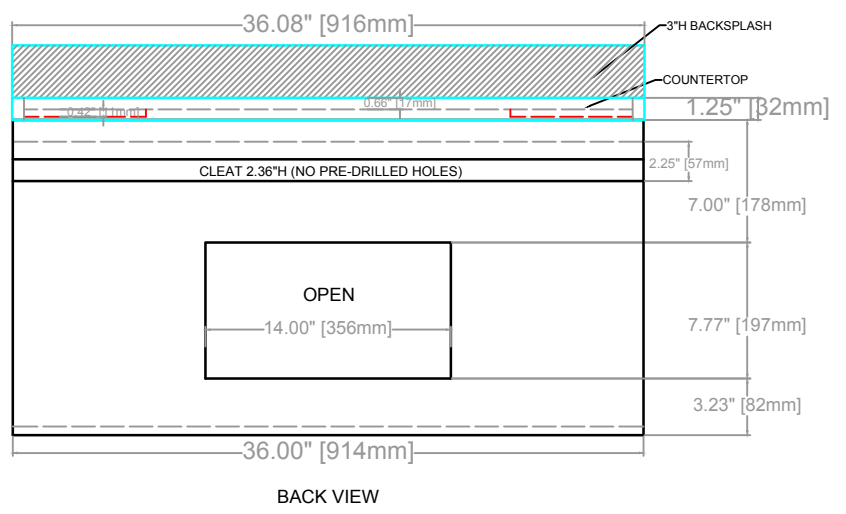

CONRAD FLOATING VANITY
COUNTERTOP 1.25"
FLOATING VANITY BASE: 36"L x 24"W x 18"H
FLAETING VANITY OVERALL: 36"L 24"W x 22.25"H

* DRILL/ SCREW HOLES FOR KNOBS: 4.75mm

TOP VIEW

FRONT VIEW

SIDE VIEW

CONRAD FLOATING VANITY
COUNTERTOP 1.25"
FLOATING VANITY BASE: 36"L x 24"W x 18"H
FLOATING VANITY OVERALL: 36"L 24"W x 22.25"H

CONRAD FLOATING VANITY
COUNTERTOP 1.25"
FLOATING VANITY BASE: 36"L x 24"W x 18"H
FLOATING VANITY OVERALL: 36"L 24"W x 22.25"H

DRAWER 1

DRAWER 2