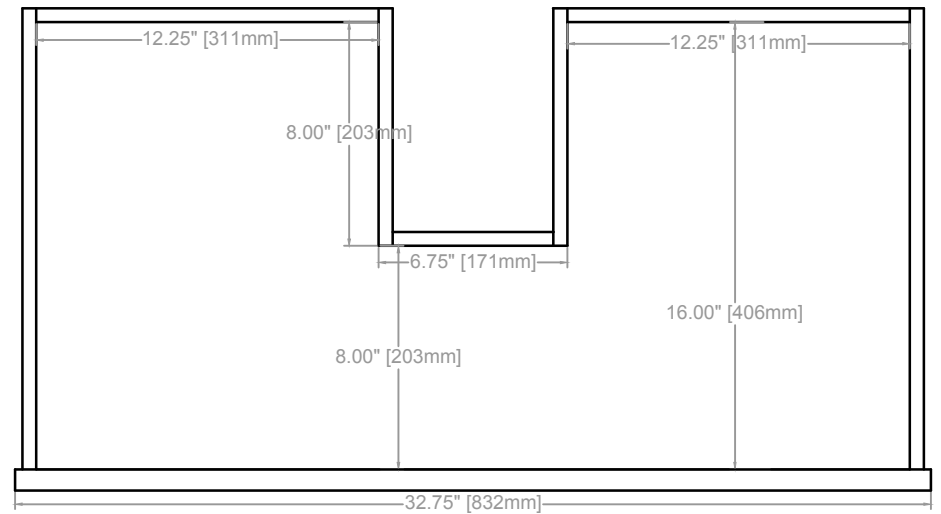

CONRAD FLOATING VANITY
COUNTERTOP 1.25"
FLOATING VANITY BASE: 36"L x 24"W x 18"H
FLAETING VANITY OVERALL: 36"L 24"W x 22.25"H

* DRILL/ SCREW HOLES FOR KNOBS: 4.75mm

TOP VIEW

FRONT VIEW

SIDE VIEW

CONRAD FLOATING VANITY
COUNTERTOP 1.25"
FLOATING VANITY BASE: 36"L x 24"W x 18"H
FLOATING VANITY OVERALL: 36"L 24"W x 22.25"H

CONRAD FLOATING VANITY
COUNTERTOP 1.25"
FLOATING VANITY BASE: 36"L x 24"W x 18"H
FLOATING VANITY OVERALL: 36"L 24"W x 22.25"H

DRAWER 1

DRAWER 2