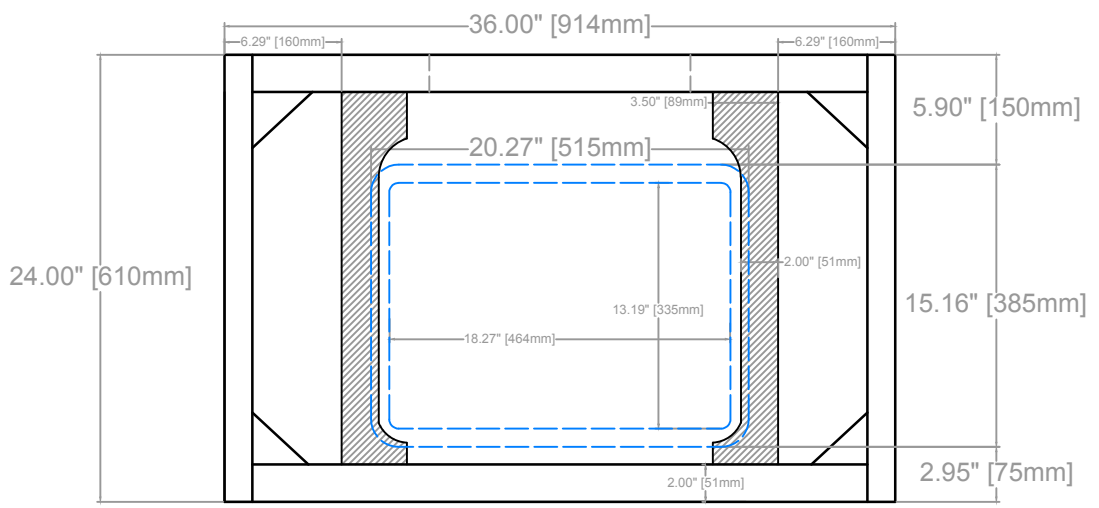

CONRAD FLOATING VANITY
COUNTERTOP 1.25"
FLOATING VANITY BASE: 36"L x 24"W x 18"H
FLAETING VANITY OVERALL: 36"L 24"W x 22.25"H

* DRILL/ SCREW HOLES FOR KNOBS: 4.75mm

TOP VIEW

FRONT VIEW

SIDE VIEW

CONRAD FLOATING VANITY
COUNTERTOP 1.25"
FLOATING VANITY BASE: 36"L x 24"W x 18"H
FLOATING VANITY OVERALL: 36"L 24"W x 22.25"H

CONRAD FLOATING VANITY
COUNTERTOP 1.25"
FLOATING VANITY BASE: 36"L x 24"W x 18"H
FLOATING VANITY OVERALL: 36"L 24"W x 22.25"H

DRAWER 1

DRAWER 2