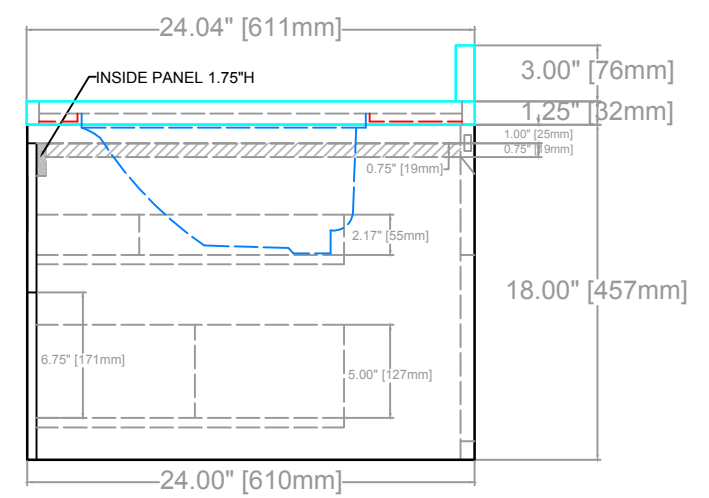

CONRAD FLOATING VANITY
COUNTERTOP 1.25"
FLOATING VANITY BASE: 36"L x 24"W x 18"H
FLAETING VANITY OVERALL: 36"L 24"W x 22.25"H

* DRILL/ SCREW HOLES FOR KNOBS: 4.75mm

TOP VIEW

FRONT VIEW

SIDE VIEW

CONRAD FLOATING VANITY
COUNTERTOP 1.25"
FLOATING VANITY BASE: 36"L x 24"W x 18"H
FLOATING VANITY OVERALL: 36"L 24"W x 22.25"H

CONRAD FLOATING VANITY
COUNTERTOP 1.25"
FLOATING VANITY BASE: 36"L x 24"W x 18"H
FLOATING VANITY OVERALL: 36"L 24"W x 22.25"H

DRAWER 1

DRAWER 2