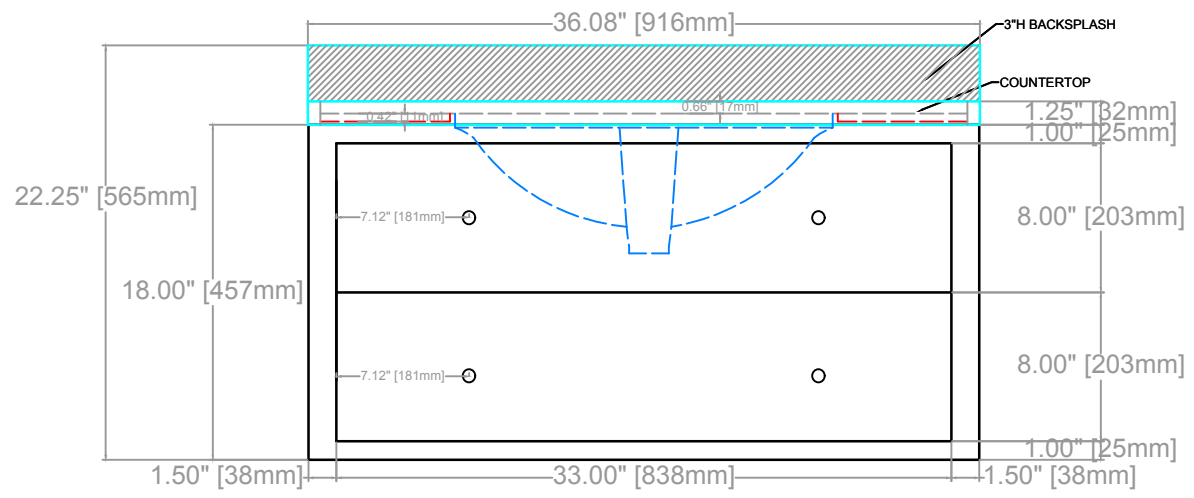

CONRAD FLOATING VANITY
COUNTERTOP 1.25"
FLOATING VANITY BASE: 36"L x 24"W x 18"H
FLAETING VANITY OVERALL: 36"L 24"W x 22.25"H

* DRILL/ SCREW HOLES FOR KNOBS: 4.75mm

TOP VIEW

FRONT VIEW

SIDE VIEW

CONRAD FLOATING VANITY
COUNTERTOP 1.25"
FLOATING VANITY BASE: 36"L x 24"W x 18"H
FLOATING VANITY OVERALL: 36"L 24"W x 22.25"H

CONRAD FLOATING VANITY
COUNTERTOP 1.25"
FLOATING VANITY BASE: 36"L x 24"W x 18"H
FLOATING VANITY OVERALL: 36"L 24"W x 22.25"H

DRAWER 1

DRAWER 2