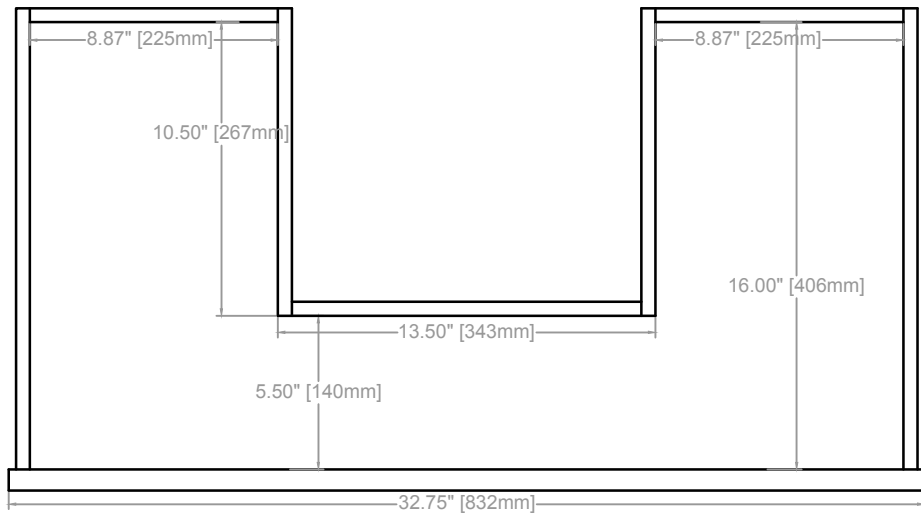

CONRAD FLOATING VANITY
COUNTERTOP 1.25"
FLOATING VANITY BASE: 36"L x 24"W x 18"H
FLAETING VANITY OVERALL: 36"L 24"W x 22.25"H

* DRILL/ SCREW HOLES FOR KNOBS: 4.75mm

TOP VIEW

FRONT VIEW

SIDE VIEW

CONRAD FLOATING VANITY
COUNTERTOP 1.25"
FLOATING VANITY BASE: 36"L x 24"W x 18"H
FLOATING VANITY OVERALL: 36"L 24"W x 22.25"H

CONRAD FLOATING VANITY
COUNTERTOP 1.25"
FLOATING VANITY BASE: 36"L x 24"W x 18"H
FLOATING VANITY OVERALL: 36"L 24"W x 22.25"H

DRAWER 1

DRAWER 2