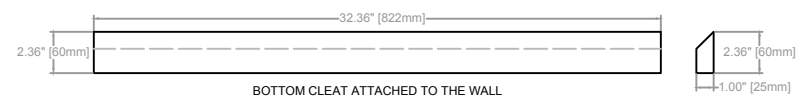

CONRAD FLOATING VANITY
COUNTERTOP 1.25"
FLOATING VANITY BASE: 36"L x 24"W x 18"H
FLAETING VANITY OVERALL: 36"L 24"W x 22.25"H

* DRILL/ SCREW HOLES FOR KNOBS: 4.75mm

TOP VIEW

FRONT VIEW

SIDE VIEW

CONRAD FLOATING VANITY
COUNTERTOP 1.25"
FLOATING VANITY BASE: 36"L x 24"W x 18"H
FLOATING VANITY OVERALL: 36"L 24"W x 22.25"H

CONRAD FLOATING VANITY
COUNTERTOP 1.25"
FLOATING VANITY BASE: 36"L x 24"W x 18"H
FLOATING VANITY OVERALL: 36"L 24"W x 22.25"H

DRAWER 1

DRAWER 2