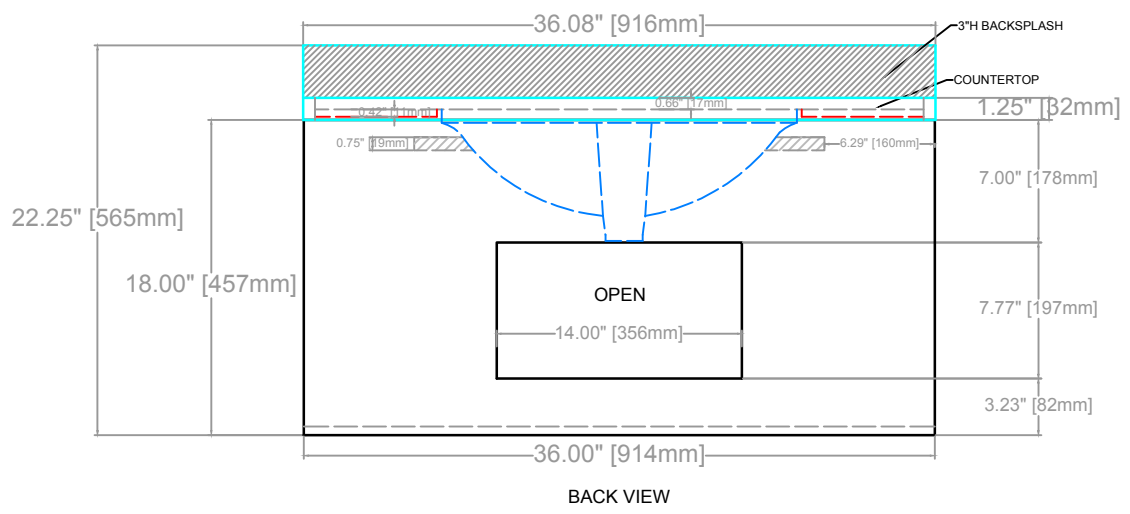

CONRAD FLOATING VANITY
COUNTERTOP 1.25"
FLOATING VANITY BASE: 36"L x 24"W x 18"H
FLAETING VANITY OVERALL: 36"L 24"W x 22.25"H

* DRILL/ SCREW HOLES FOR KNOBS: 4.75mm

TOP VIEW

FRONT VIEW

SIDE VIEW

CONRAD FLOATING VANITY
COUNTERTOP 1.25"
FLOATING VANITY BASE: 36"L x 24"W x 18"H
FLOATING VANITY OVERALL: 36"L 24"W x 22.25"H

CONRAD FLOATING VANITY
COUNTERTOP 1.25"
FLOATING VANITY BASE: 36"L x 24"W x 18"H
FLOATING VANITY OVERALL: 36"L 24"W x 22.25"H

DRAWER 1

DRAWER 2