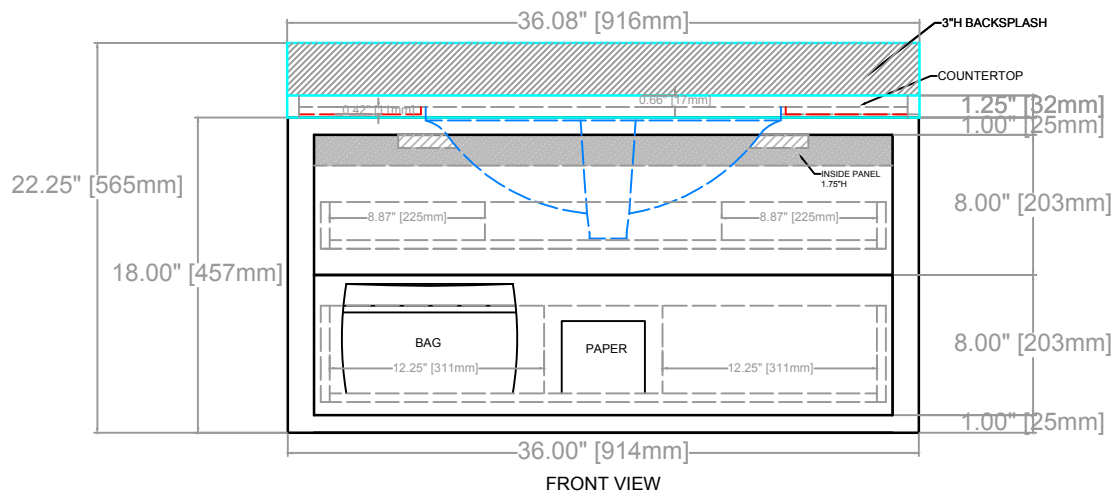

CONRAD FLOATING VANITY
COUNTERTOP 1.25"
FLOATING VANITY BASE: 36"L x 24"W x 18"H
FLAETING VANITY OVERALL: 36"L 24"W x 22.25"H

* DRILL/ SCREW HOLES FOR KNOBS: 4.75mm

TOP VIEW

FRONT VIEW

SIDE VIEW

CONRAD FLOATING VANITY
COUNTERTOP 1.25"
FLOATING VANITY BASE: 36"L x 24"W x 18"H
FLOATING VANITY OVERALL: 36"L 24"W x 22.25"H

CONRAD FLOATING VANITY
COUNTERTOP 1.25"
FLOATING VANITY BASE: 36"L x 24"W x 18"H
FLOATING VANITY OVERALL: 36"L 24"W x 22.25"H

DRAWER 1

DRAWER 2