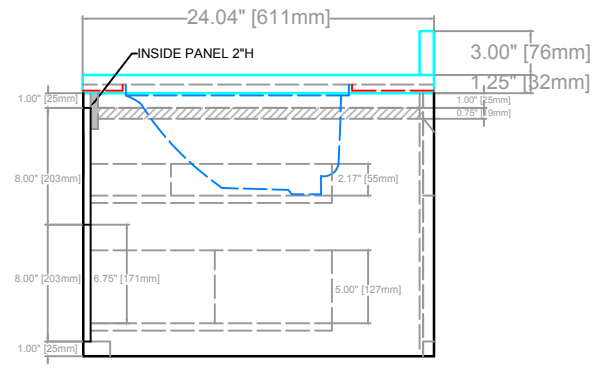

CONRAD FLOATING VANITY
COUNTERTOP 1.25"
VANITY BASE: 48"L x 24"W x 18"H
VANITY OVERALL: 48"L x 24"W x 22.25"H

TOP VIEW

TOP VIEW

SIDE VIEW

CONRAD FLOATING VANITY
COUNTERTOP 1.25"
VANITY BASE: 48"L x 24"W x 18"H
VANITY OVERALL: 48"L x 24"W x 22.25"H

FRONT VIEW

SIDE VIEW

BACK VIEW

BACK VIEW

BOTTOM CLEAT ATTACHED TO THE WALL

CONRAD FLOATING VANITY
COUNTERTOP 1.25"
VANITY BASE: 48"L x 24"W x 18"H
VANITY OVERALL: 48"L x 24"W x 22.25"H

DRAWER 1

DRAWER 2