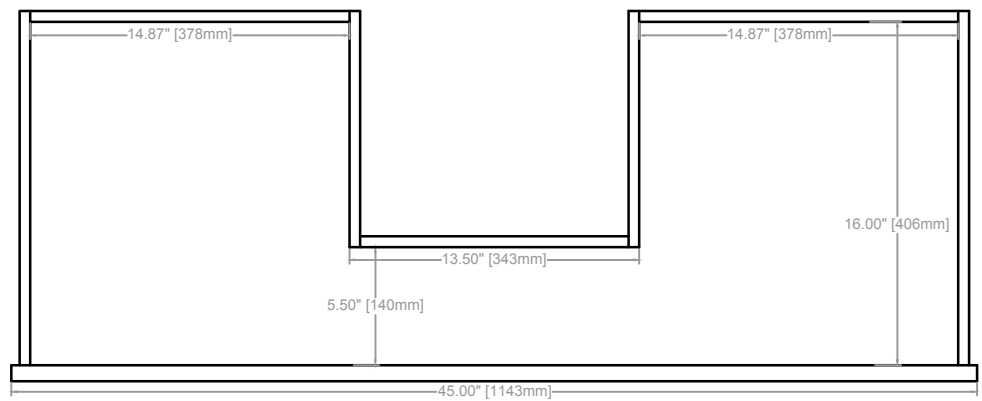

CONRAD FLOATING VANITY
COUNTERTOP 1.25"
VANITY BASE: 48"L x 24"W x 18"H
VANITY OVERALL: 48"L x 24"W x 22.25"H

TOP VIEW

TOP VIEW

SIDE VIEW

CONRAD FLOATING VANITY
COUNTERTOP 1.25"
VANITY BASE: 48"L x 24"W x 18"H
VANITY OVERALL: 48"L x 24"W x 22.25"H

FRONT VIEW

SIDE VIEW

BACK VIEW

BACK VIEW

BOTTOM CLEAT ATTACHED TO THE WALL

CONRAD FLOATING VANITY
COUNTERTOP 1.25"
VANITY BASE: 48"L x 24"W x 18"H
VANITY OVERALL: 48"L x 24"W x 22.25"H

DRAWER 1

DRAWER 2