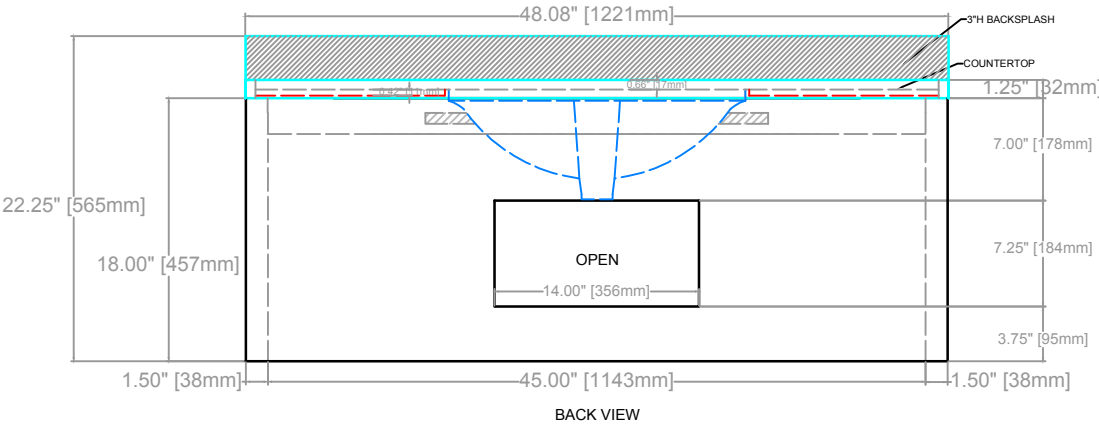

CONRAD FLOATING VANITY
COUNTERTOP 1.25"
VANITY BASE: 48"L x 24"W x 18"H
VANITY OVERALL: 48"L x 24"W x 22.25"H

TOP VIEW

TOP VIEW

SIDE VIEW

CONRAD FLOATING VANITY
COUNTERTOP 1.25"
VANITY BASE: 48"L x 24"W x 18"H
VANITY OVERALL: 48"L x 24"W x 22.25"H

FRONT VIEW

SIDE VIEW

BACK VIEW

BACK VIEW

BOTTOM CLEAT ATTACHED TO THE WALL

CONRAD FLOATING VANITY
COUNTERTOP 1.25"
VANITY BASE: 48"L x 24"W x 18"H
VANITY OVERALL: 48"L x 24"W x 22.25"H

DRAWER 1

DRAWER 2