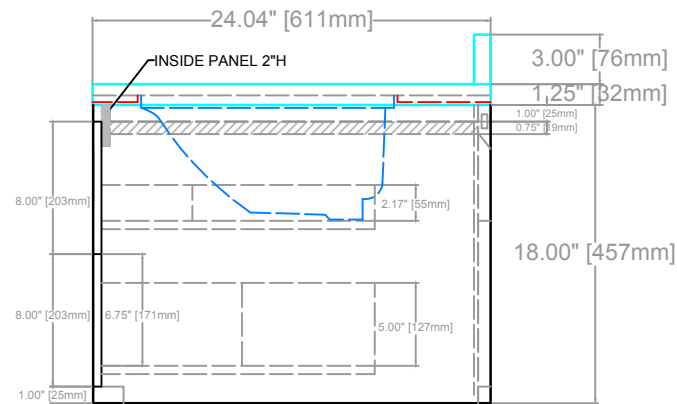

CONRAD FLOATING VANITY
COUNTERTOP 1.25"
VANITY BASE: 48"L x 24"W x 18"H
VANITY OVERALL: 48"L x 24"W x 22.25"H

TOP VIEW

TOP VIEW

SIDE VIEW

CONRAD FLOATING VANITY
COUNTERTOP 1.25"
VANITY BASE: 48"L x 24"W x 18"H
VANITY OVERALL: 48"L x 24"W x 22.25"H

FRONT VIEW

SIDE VIEW

BACK VIEW

BACK VIEW

BOTTOM CLEAT ATTACHED TO THE WALL

CONRAD FLOATING VANITY
COUNTERTOP 1.25"
VANITY BASE: 48"L x 24"W x 18"H
VANITY OVERALL: 48"L x 24"W x 22.25"H

DRAWER 1

DRAWER 2