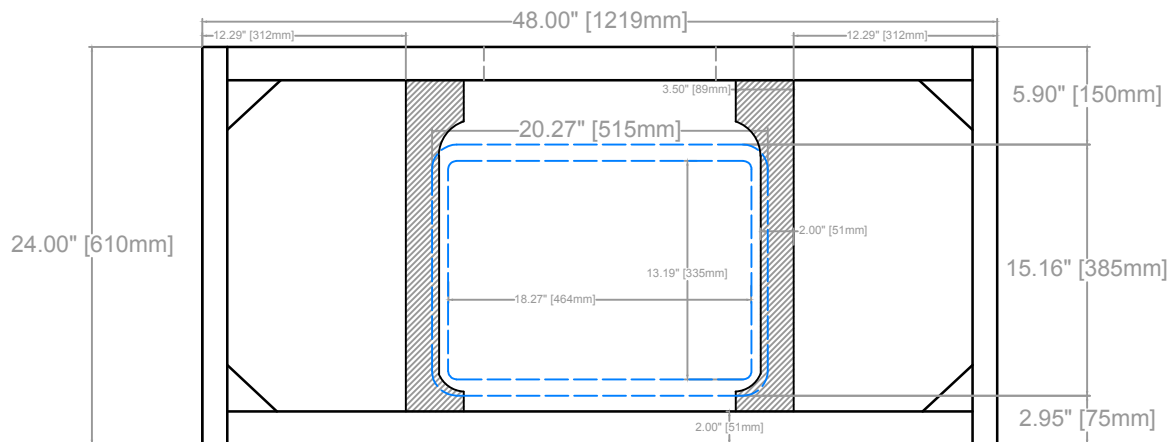

CONRAD FLOATING VANITY
COUNTERTOP 1.25"
VANITY BASE: 48"L x 24"W x 18"H
VANITY OVERALL: 48"L x 24"W x 22.25"H

TOP VIEW

TOP VIEW

SIDE VIEW

CONRAD FLOATING VANITY
COUNTERTOP 1.25"
VANITY BASE: 48"L x 24"W x 18"H
VANITY OVERALL: 48"L x 24"W x 22.25"H

FRONT VIEW

SIDE VIEW

BACK VIEW

BACK VIEW

BOTTOM CLEAT ATTACHED TO THE WALL

CONRAD FLOATING VANITY
COUNTERTOP 1.25"
VANITY BASE: 48"L x 24"W x 18"H
VANITY OVERALL: 48"L x 24"W x 22.25"H

DRAWER 1

DRAWER 2