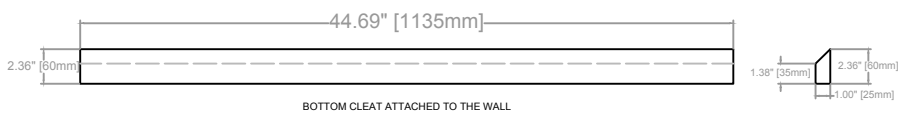

CONRAD FLOATING VANITY
COUNTERTOP 1.25"
VANITY BASE: 48"L x 24"W x 18"H
VANITY OVERALL: 48"L x 24"W x 22.25"H

TOP VIEW

TOP VIEW

SIDE VIEW

CONRAD FLOATING VANITY
COUNTERTOP 1.25"
VANITY BASE: 48"L x 24"W x 18"H
VANITY OVERALL: 48"L x 24"W x 22.25"H

FRONT VIEW

SIDE VIEW

BACK VIEW

BACK VIEW

BOTTOM CLEAT ATTACHED TO THE WALL

CONRAD FLOATING VANITY
COUNTERTOP 1.25"
VANITY BASE: 48"L x 24"W x 18"H
VANITY OVERALL: 48"L x 24"W x 22.25"H

DRAWER 1

DRAWER 2