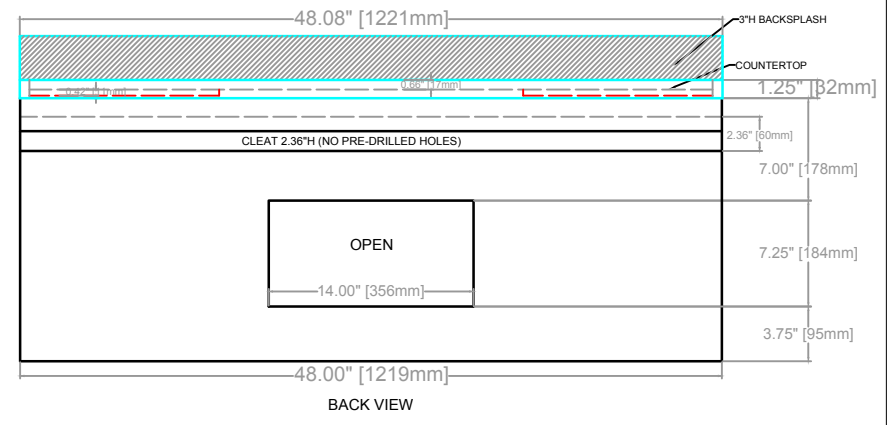

CONRAD FLOATING VANITY
COUNTERTOP 1.25"
VANITY BASE: 48"L x 24"W x 18"H
VANITY OVERALL: 48"L x 24"W x 22.25"H

TOP VIEW

TOP VIEW

SIDE VIEW

CONRAD FLOATING VANITY
COUNTERTOP 1.25"
VANITY BASE: 48"L x 24"W x 18"H
VANITY OVERALL: 48"L x 24"W x 22.25"H

FRONT VIEW

SIDE VIEW

BACK VIEW

BACK VIEW

BOTTOM CLEAT ATTACHED TO THE WALL

CONRAD FLOATING VANITY
COUNTERTOP 1.25"
VANITY BASE: 48"L x 24"W x 18"H
VANITY OVERALL: 48"L x 24"W x 22.25"H

DRAWER 1

DRAWER 2