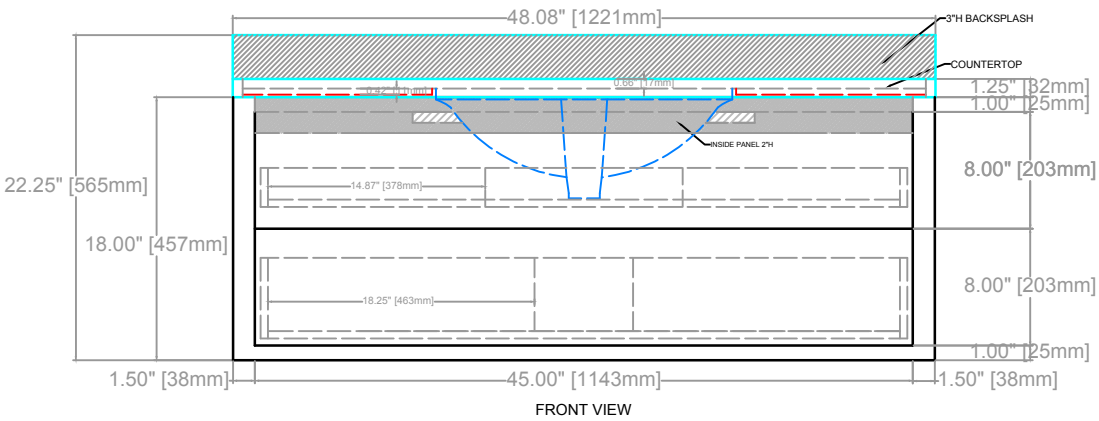

CONRAD FLOATING VANITY
COUNTERTOP 1.25"
VANITY BASE: 48"L x 24"W x 18"H
VANITY OVERALL: 48"L x 24"W x 22.25"H

TOP VIEW

TOP VIEW

SIDE VIEW

CONRAD FLOATING VANITY
COUNTERTOP 1.25"
VANITY BASE: 48"L x 24"W x 18"H
VANITY OVERALL: 48"L x 24"W x 22.25"H

FRONT VIEW

SIDE VIEW

BACK VIEW

BACK VIEW

BOTTOM CLEAT ATTACHED TO THE WALL

CONRAD FLOATING VANITY
COUNTERTOP 1.25"
VANITY BASE: 48"L x 24"W x 18"H
VANITY OVERALL: 48"L x 24"W x 22.25"H

DRAWER 1

DRAWER 2