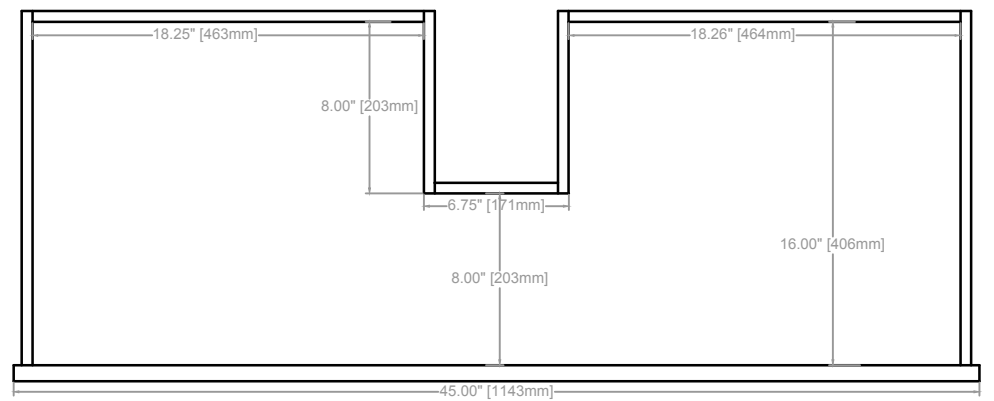

CONRAD FLOATING VANITY
COUNTERTOP 1.25"
VANITY BASE: 48"L x 24"W x 18"H
VANITY OVERALL: 48"L x 24"W x 22.25"H

TOP VIEW

TOP VIEW

SIDE VIEW

CONRAD FLOATING VANITY
COUNTERTOP 1.25"
VANITY BASE: 48"L x 24"W x 18"H
VANITY OVERALL: 48"L x 24"W x 22.25"H

FRONT VIEW

SIDE VIEW

BACK VIEW

BACK VIEW

BOTTOM CLEAT ATTACHED TO THE WALL

CONRAD FLOATING VANITY
COUNTERTOP 1.25"
VANITY BASE: 48"L x 24"W x 18"H
VANITY OVERALL: 48"L x 24"W x 22.25"H

DRAWER 1

DRAWER 2