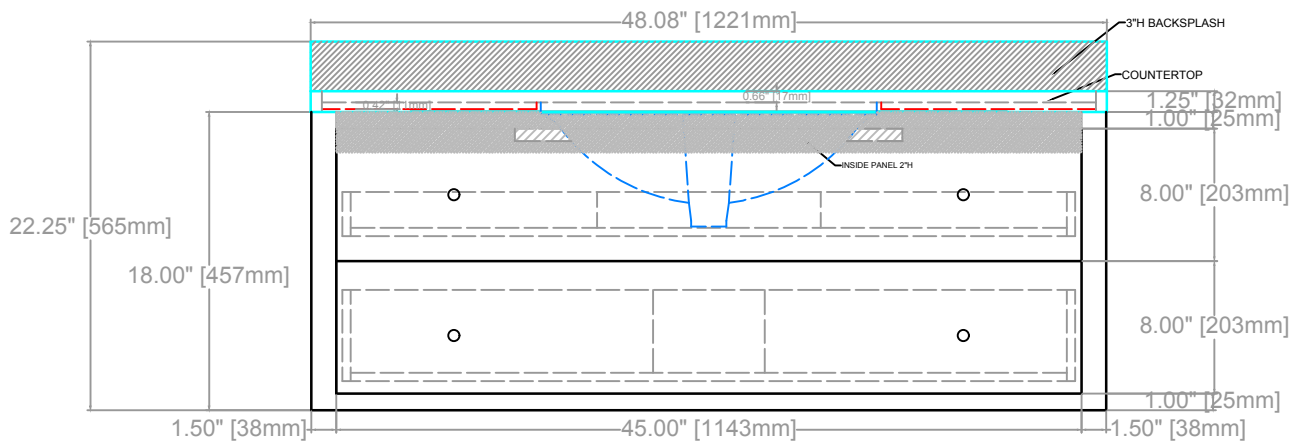

CONRAD FLOATING VANITY
COUNTERTOP 1.25"
VANITY BASE: 48"L x 24"W x 18"H
VANITY OVERALL: 48"L x 24"W x 22.25"H

TOP VIEW

TOP VIEW

SIDE VIEW

CONRAD FLOATING VANITY
COUNTERTOP 1.25"
VANITY BASE: 48"L x 24"W x 18"H
VANITY OVERALL: 48"L x 24"W x 22.25"H

FRONT VIEW

SIDE VIEW

BACK VIEW

BACK VIEW

BOTTOM CLEAT ATTACHED TO THE WALL

CONRAD FLOATING VANITY
COUNTERTOP 1.25"
VANITY BASE: 48"L x 24"W x 18"H
VANITY OVERALL: 48"L x 24"W x 22.25"H

DRAWER 1

DRAWER 2