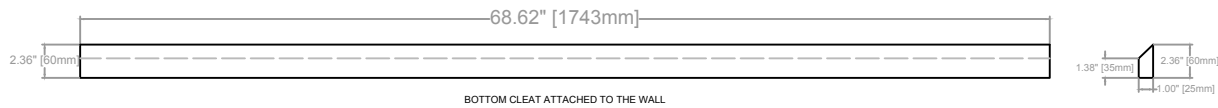

CONRAD FLOATING VANITY
COUNTERTOP 1.25"
VANITY BASE: 72"L x 24"W x 18"H
VANITY OVERALL: 72"L x 24"W x 22.25"H

CONRAD FLOATING VANITY
COUNTERTOP 1.25"
VANITY BASE: 72"L x 24"W x 18"H
VANITY OVERALL: 72"L x 24"W x 22.25"H

CONRAD FLOATING VANITY
COUNTERTOP 1.25"
VANITY BASE: 72"L x 24"W x 18"H
VANITY OVERALL: 72"L x 24"W x 22.25"H