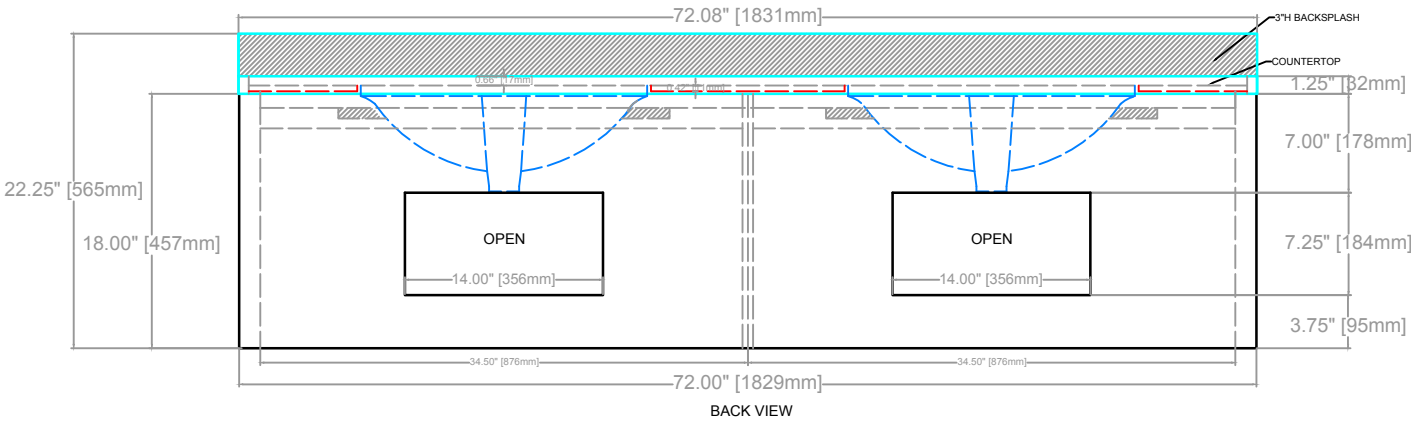

CONRAD FLOATING VANITY
COUNTERTOP 1.25"
VANITY BASE: 72"L x 24"W x 18"H
VANITY OVERALL: 72"L x 24"W x 22.25"H

CONRAD FLOATING VANITY
COUNTERTOP 1.25"
VANITY BASE: 72"L x 24"W x 18"H
VANITY OVERALL: 72"L x 24"W x 22.25"H

CONRAD FLOATING VANITY
COUNTERTOP 1.25"
VANITY BASE: 72"L x 24"W x 18"H
VANITY OVERALL: 72"L x 24"W x 22.25"H