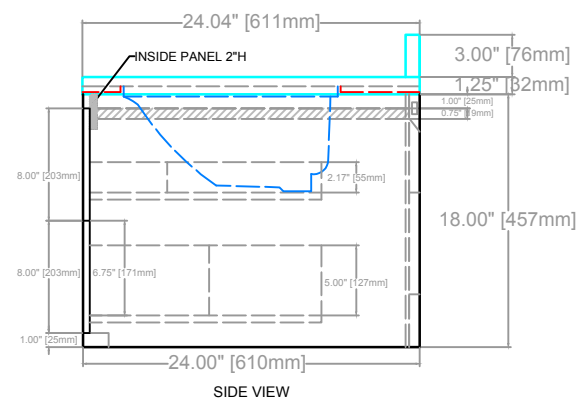

CONRAD FLOATING VANITY
COUNTERTOP 1.25"
VANITY BASE: 72"L x 24"W x 18"H
VANITY OVERALL: 72"L x 24"W x 22.25"H

CONRAD FLOATING VANITY
COUNTERTOP 1.25"
VANITY BASE: 72"L x 24"W x 18"H
VANITY OVERALL: 72"L x 24"W x 22.25"H

CONRAD FLOATING VANITY
COUNTERTOP 1.25"
VANITY BASE: 72"L x 24"W x 18"H
VANITY OVERALL: 72"L x 24"W x 22.25"H