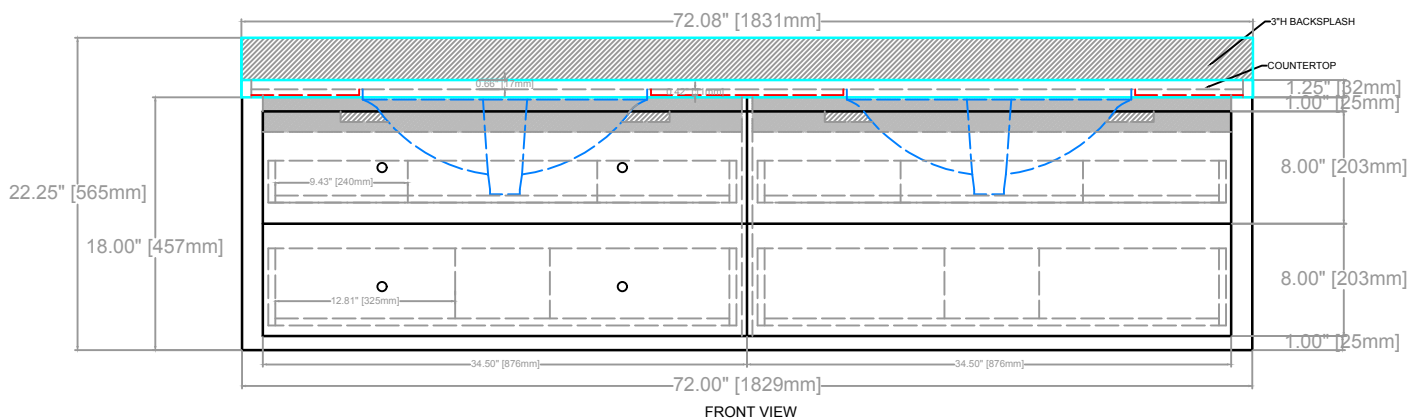

CONRAD FLOATING VANITY
COUNTERTOP 1.25"
VANITY BASE: 72"L x 24"W x 18"H
VANITY OVERALL: 72"L x 24"W x 22.25"H

CONRAD FLOATING VANITY
COUNTERTOP 1.25"
VANITY BASE: 72"L x 24"W x 18"H
VANITY OVERALL: 72"L x 24"W x 22.25"H

CONRAD FLOATING VANITY
COUNTERTOP 1.25"
VANITY BASE: 72"L x 24"W x 18"H
VANITY OVERALL: 72"L x 24"W x 22.25"H