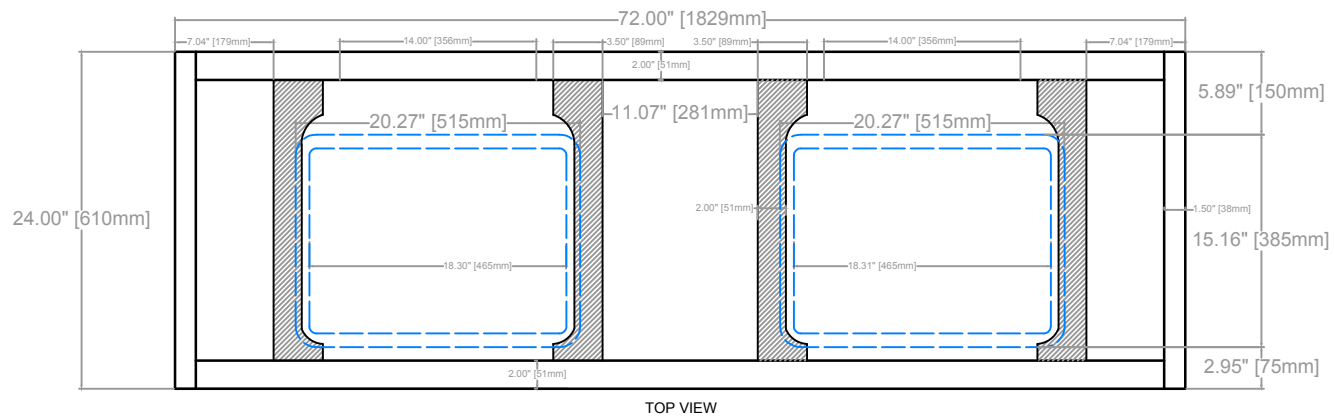

CONRAD FLOATING VANITY
COUNTERTOP 1.25"
VANITY BASE: 72"L x 24"W x 18"H
VANITY OVERALL: 72"L x 24"W x 22.25"H

CONRAD FLOATING VANITY
COUNTERTOP 1.25"
VANITY BASE: 72"L x 24"W x 18"H
VANITY OVERALL: 72"L x 24"W x 22.25"H

CONRAD FLOATING VANITY
COUNTERTOP 1.25"
VANITY BASE: 72"L x 24"W x 18"H
VANITY OVERALL: 72"L x 24"W x 22.25"H