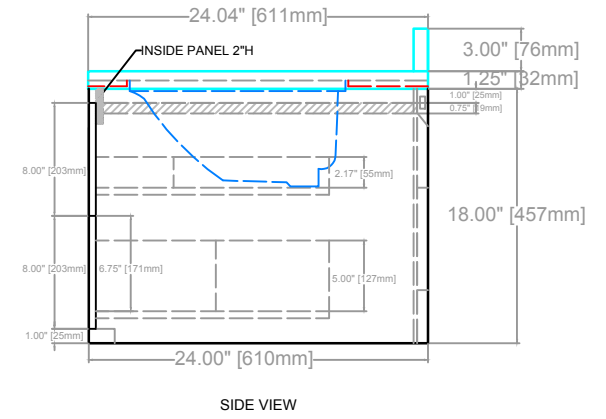

CONRAD FLOATING VANITY
COUNTERTOP 1.25"
VANITY BASE: 72"L x 24"W x 18"H
VANITY OVERALL: 72"L x 24"W x 22.25"H

CONRAD FLOATING VANITY
COUNTERTOP 1.25"
VANITY BASE: 72"L x 24"W x 18"H
VANITY OVERALL: 72"L x 24"W x 22.25"H

CONRAD FLOATING VANITY
COUNTERTOP 1.25"
VANITY BASE: 72"L x 24"W x 18"H
VANITY OVERALL: 72"L x 24"W x 22.25"H