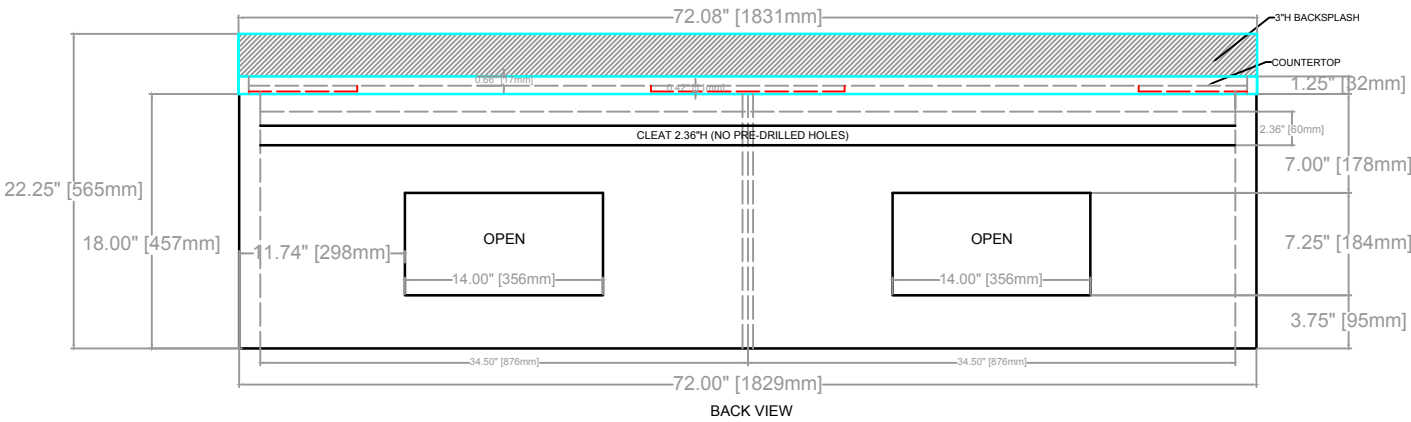

CONRAD FLOATING VANITY
COUNTERTOP 1.25"
VANITY BASE: 72"L x 24"W x 18"H
VANITY OVERALL: 72"L x 24"W x 22.25"H

CONRAD FLOATING VANITY
COUNTERTOP 1.25"
VANITY BASE: 72"L x 24"W x 18"H
VANITY OVERALL: 72"L x 24"W x 22.25"H

CONRAD FLOATING VANITY
COUNTERTOP 1.25"
VANITY BASE: 72"L x 24"W x 18"H
VANITY OVERALL: 72"L x 24"W x 22.25"H