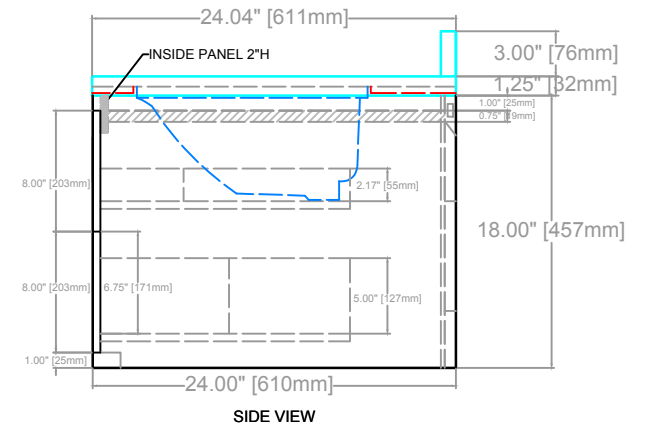

CONRAD FLOATING VANITY
COUNTERTOP 1.25"
VANITY BASE: 60"L x 24"W x 18"H
VANITY OVERALL: 60"L x 24"W x 22.25"H

CONRAD FLOATING VANITY
COUNTERTOP 1.25"
VANITY BASE: 60"L x 24"W x 18"H
VANITY OVERALL: 60"L x 24"W x 22.25"H

CONRAD FLOATING VANITY
COUNTERTOP 1.25"
VANITY BASE: 60"L x 24"W x 18"H
VANITY OVERALL: 60"L x 24"W x 22.25"H