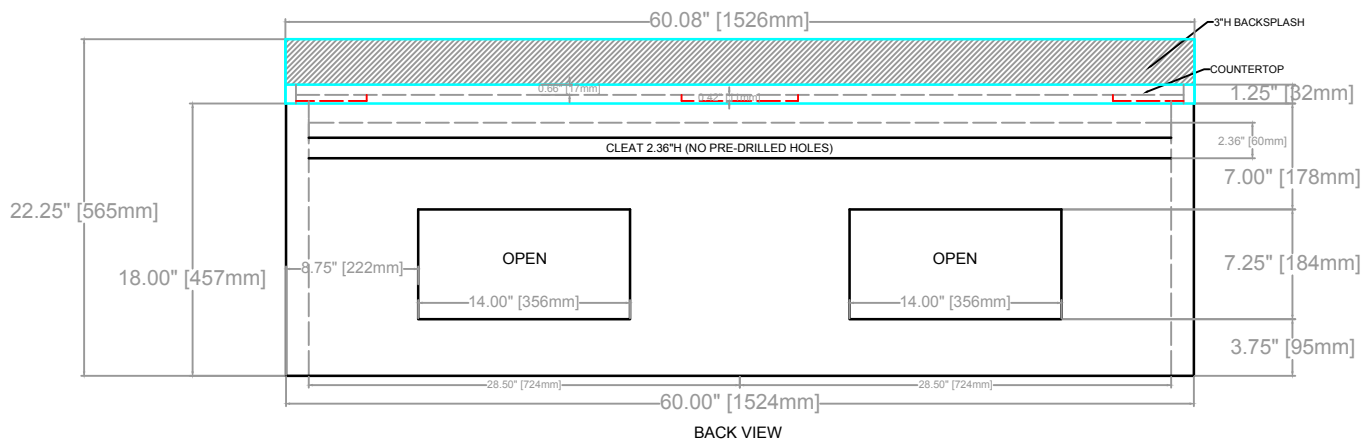

CONRAD FLOATING VANITY
COUNTERTOP 1.25"
VANITY BASE: 60"L x 24"W x 18"H
VANITY OVERALL: 60"L x 24"W x 22.25"H

CONRAD FLOATING VANITY
COUNTERTOP 1.25"
VANITY BASE: 60"L x 24"W x 18"H
VANITY OVERALL: 60"L x 24"W x 22.25"H

CONRAD FLOATING VANITY
COUNTERTOP 1.25"
VANITY BASE: 60"L x 24"W x 18"H
VANITY OVERALL: 60"L x 24"W x 22.25"H