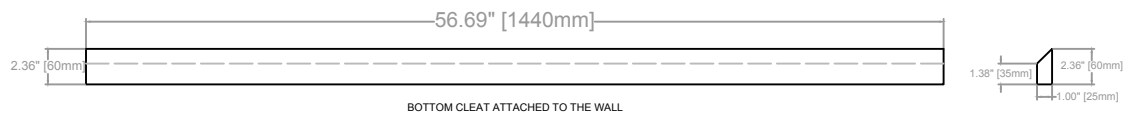

CONRAD FLOATING VANITY
COUNTERTOP 1.25"
VANITY BASE: 60"L x 24"W x 18"H
VANITY OVERALL: 60"L x 24"W x 22.25"H

CONRAD FLOATING VANITY
COUNTERTOP 1.25"
VANITY BASE: 60"L x 24"W x 18"H
VANITY OVERALL: 60"L x 24"W x 22.25"H

CONRAD FLOATING VANITY
COUNTERTOP 1.25"
VANITY BASE: 60"L x 24"W x 18"H
VANITY OVERALL: 60"L x 24"W x 22.25"H