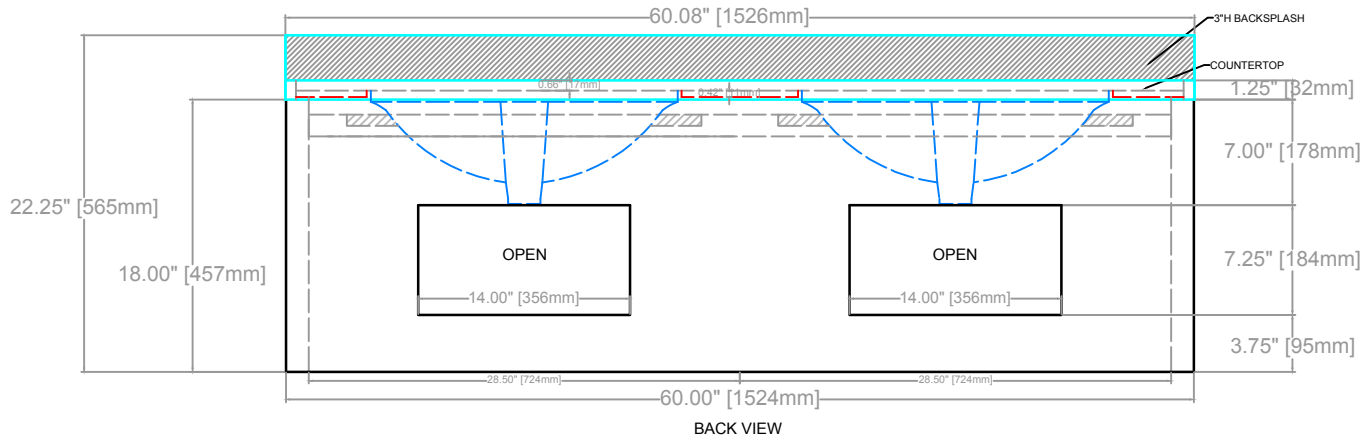

CONRAD FLOATING VANITY
COUNTERTOP 1.25"
VANITY BASE: 60"L x 24"W x 18"H
VANITY OVERALL: 60"L x 24"W x 22.25"H

CONRAD FLOATING VANITY
COUNTERTOP 1.25"
VANITY BASE: 60"L x 24"W x 18"H
VANITY OVERALL: 60"L x 24"W x 22.25"H

CONRAD FLOATING VANITY
COUNTERTOP 1.25"
VANITY BASE: 60"L x 24"W x 18"H
VANITY OVERALL: 60"L x 24"W x 22.25"H