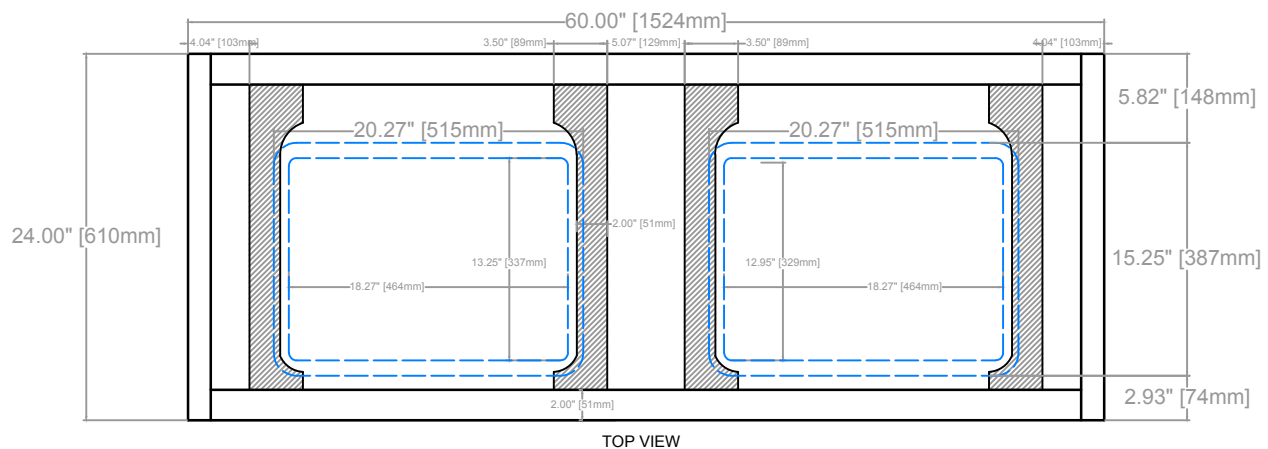

CONRAD FLOATING VANITY
COUNTERTOP 1.25"
VANITY BASE: 60"L x 24"W x 18"H
VANITY OVERALL: 60"L x 24"W x 22.25"H

CONRAD FLOATING VANITY
COUNTERTOP 1.25"
VANITY BASE: 60"L x 24"W x 18"H
VANITY OVERALL: 60"L x 24"W x 22.25"H

CONRAD FLOATING VANITY
COUNTERTOP 1.25"
VANITY BASE: 60"L x 24"W x 18"H
VANITY OVERALL: 60"L x 24"W x 22.25"H