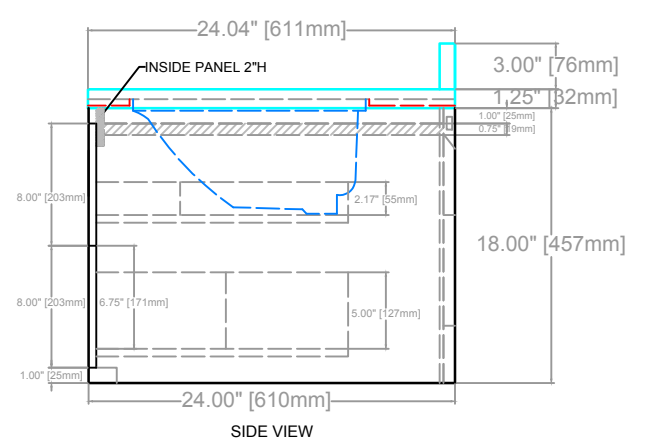

CONRAD FLOATING VANITY
COUNTERTOP 1.25"
VANITY BASE: 60"L x 24"W x 18"H
VANITY OVERALL: 60"L x 24"W x 22.25"H

CONRAD FLOATING VANITY
COUNTERTOP 1.25"
VANITY BASE: 60"L x 24"W x 18"H
VANITY OVERALL: 60"L x 24"W x 22.25"H

CONRAD FLOATING VANITY
COUNTERTOP 1.25"
VANITY BASE: 60"L x 24"W x 18"H
VANITY OVERALL: 60"L x 24"W x 22.25"H