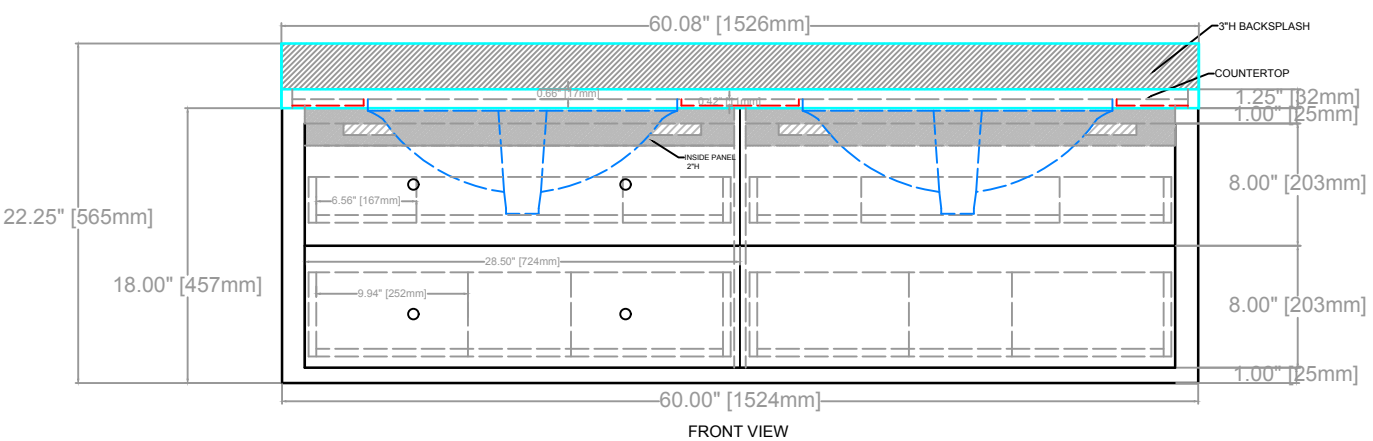

CONRAD FLOATING VANITY
COUNTERTOP 1.25"
VANITY BASE: 60"L x 24"W x 18"H
VANITY OVERALL: 60"L x 24"W x 22.25"H

CONRAD FLOATING VANITY
COUNTERTOP 1.25"
VANITY BASE: 60"L x 24"W x 18"H
VANITY OVERALL: 60"L x 24"W x 22.25"H

CONRAD FLOATING VANITY
COUNTERTOP 1.25"
VANITY BASE: 60"L x 24"W x 18"H
VANITY OVERALL: 60"L x 24"W x 22.25"H