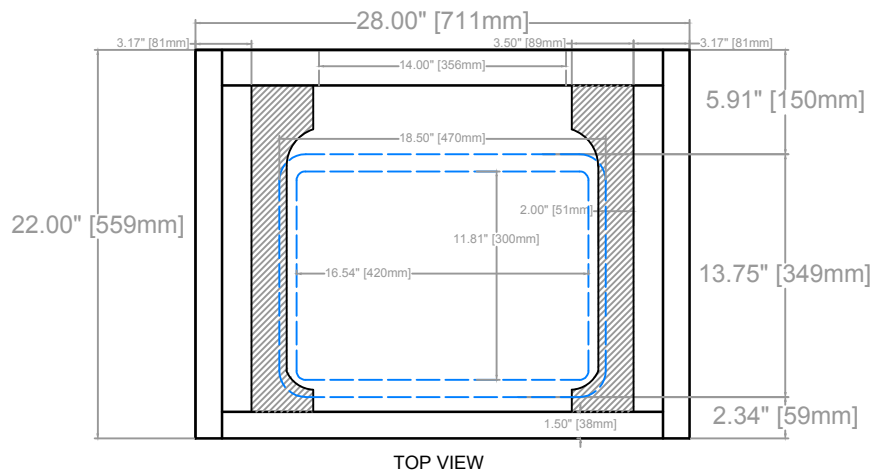

CONRAD VANITY
 COUNTERTOP 1.25"
 VANITY BASE: 28"L x 22"W x 33"H
 VANITY OVERALL: 28"L x 22"W x 37.25"H

CONRAD VANITY
COUNTERTOP 1.25"
VANITY BASE: 28"L x 22"W x 33"H
VANITY OVERALL: 28"L x 22"W x 37.25"H

FRONT VIEW

SIDE VIEW

BACK VIEW

CONRAD VANITY
COUNTERTOP 1.25"
VANITY BASE: 28"L x 22"W x 33"H
VANITY OVERALL: 28"L x 22"W x 37.25"H

DRAWER 1

DRAWER 2

DRAWER 3