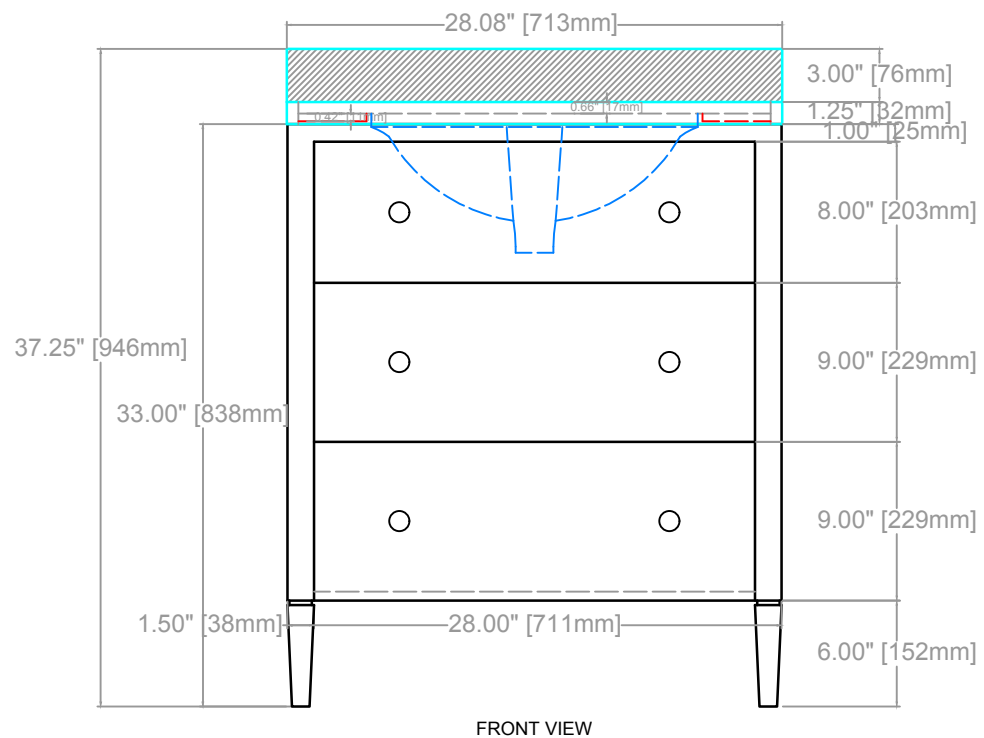

CONRAD VANITY
 COUNTERTOP 1.25"
 VANITY BASE: 28"L x 22"W x 33"H
 VANITY OVERALL: 28"L x 22"W x 37.25"H

CONRAD VANITY
COUNTERTOP 1.25"
VANITY BASE: 28"L x 22"W x 33"H
VANITY OVERALL: 28"L x 22"W x 37.25"H

FRONT VIEW

SIDE VIEW

BACK VIEW

CONRAD VANITY
COUNTERTOP 1.25"
VANITY BASE: 28"L x 22"W x 33"H
VANITY OVERALL: 28"L x 22"W x 37.25"H

DRAWER 1

DRAWER 2

DRAWER 3