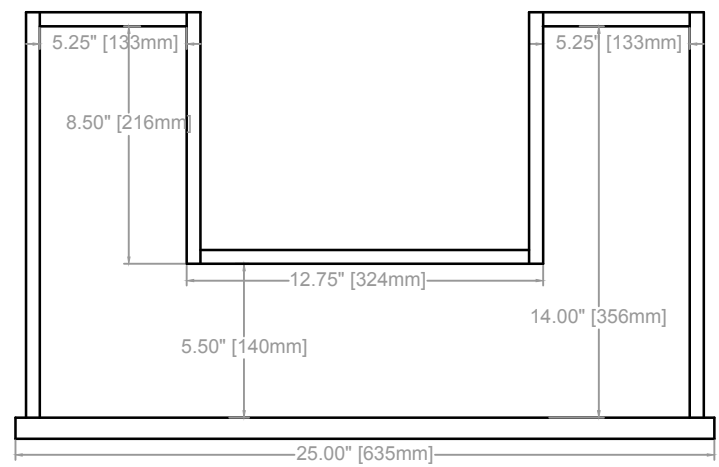

CONRAD VANITY
 COUNTERTOP 1.25"
 VANITY BASE: 28"L x 22"W x 33"H
 VANITY OVERALL: 28"L x 22"W x 37.25"H

CONRAD VANITY
COUNTERTOP 1.25"
VANITY BASE: 28"L x 22"W x 33"H
VANITY OVERALL: 28"L x 22"W x 37.25"H

FRONT VIEW

SIDE VIEW

BACK VIEW

CONRAD VANITY
COUNTERTOP 1.25"
VANITY BASE: 28"L x 22"W x 33"H
VANITY OVERALL: 28"L x 22"W x 37.25"H

DRAWER 1

DRAWER 2

DRAWER 3