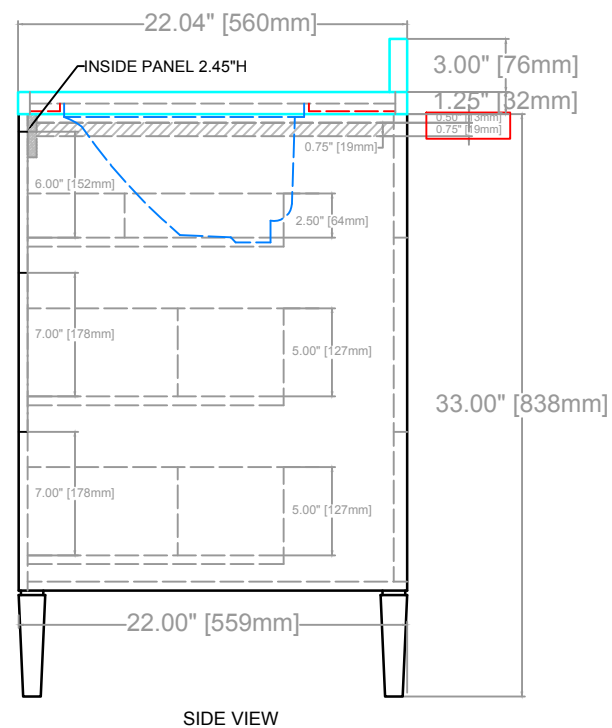

CONRAD VANITY
 COUNTERTOP 1.25"
 VANITY BASE: 28"L x 22"W x 33"H
 VANITY OVERALL: 28"L x 22"W x 37.25"H

CONRAD VANITY
COUNTERTOP 1.25"
VANITY BASE: 28"L x 22"W x 33"H
VANITY OVERALL: 28"L x 22"W x 37.25"H

FRONT VIEW

SIDE VIEW

BACK VIEW

CONRAD VANITY
COUNTERTOP 1.25"
VANITY BASE: 28"L x 22"W x 33"H
VANITY OVERALL: 28"L x 22"W x 37.25"H

DRAWER 1

DRAWER 2

DRAWER 3