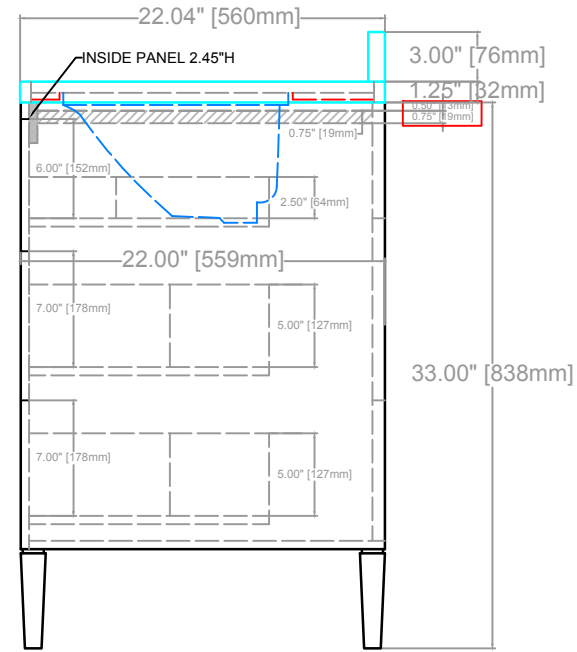

CONRAD VANITY
 COUNTERTOP 1.25"
 VANITY BASE: 28"L x 22"W x 33"H
 VANITY OVERALL: 28"L x 22"W x 37.25"H

CONRAD VANITY
COUNTERTOP 1.25"
VANITY BASE: 28"L x 22"W x 33"H
VANITY OVERALL: 28"L x 22"W x 37.25"H

FRONT VIEW

SIDE VIEW

BACK VIEW

CONRAD VANITY
COUNTERTOP 1.25"
VANITY BASE: 28"L x 22"W x 33"H
VANITY OVERALL: 28"L x 22"W x 37.25"H

DRAWER 1

DRAWER 2

DRAWER 3