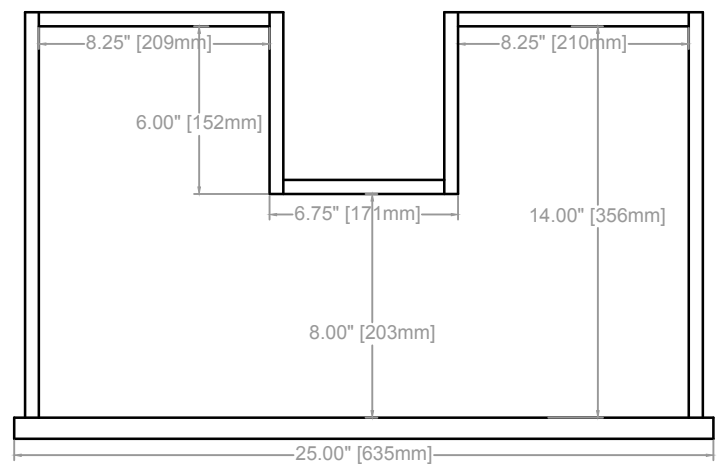

CONRAD VANITY
 COUNTERTOP 1.25"
 VANITY BASE: 28"L x 22"W x 33"H
 VANITY OVERALL: 28"L x 22"W x 37.25"H

CONRAD VANITY
COUNTERTOP 1.25"
VANITY BASE: 28"L x 22"W x 33"H
VANITY OVERALL: 28"L x 22"W x 37.25"H

FRONT VIEW

SIDE VIEW

BACK VIEW

CONRAD VANITY
COUNTERTOP 1.25"
VANITY BASE: 28"L x 22"W x 33"H
VANITY OVERALL: 28"L x 22"W x 37.25"H

DRAWER 1

DRAWER 2

DRAWER 3