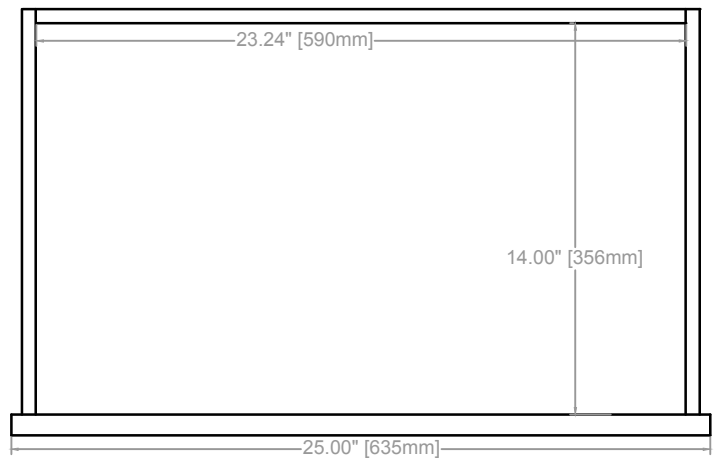

CONRAD VANITY
 COUNTERTOP 1.25"
 VANITY BASE: 28"L x 22"W x 33"H
 VANITY OVERALL: 28"L x 22"W x 37.25"H

CONRAD VANITY
COUNTERTOP 1.25"
VANITY BASE: 28"L x 22"W x 33"H
VANITY OVERALL: 28"L x 22"W x 37.25"H

FRONT VIEW

SIDE VIEW

BACK VIEW

CONRAD VANITY
COUNTERTOP 1.25"
VANITY BASE: 28"L x 22"W x 33"H
VANITY OVERALL: 28"L x 22"W x 37.25"H

DRAWER 1

DRAWER 2

DRAWER 3