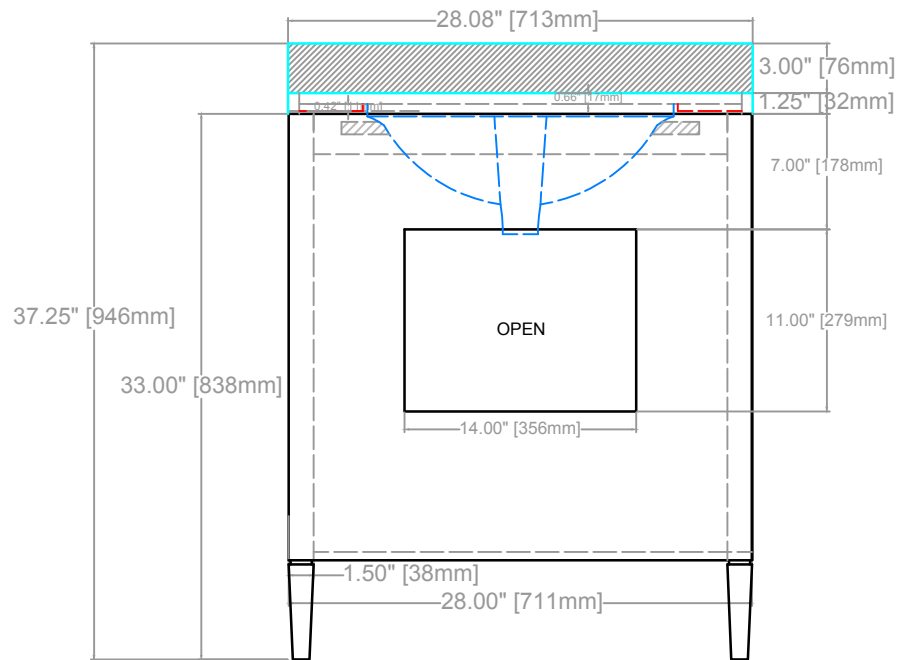

CONRAD VANITY
 COUNTERTOP 1.25"
 VANITY BASE: 28"L x 22"W x 33"H
 VANITY OVERALL: 28"L x 22"W x 37.25"H

CONRAD VANITY
COUNTERTOP 1.25"
VANITY BASE: 28"L x 22"W x 33"H
VANITY OVERALL: 28"L x 22"W x 37.25"H

FRONT VIEW

SIDE VIEW

BACK VIEW

CONRAD VANITY
COUNTERTOP 1.25"
VANITY BASE: 28"L x 22"W x 33"H
VANITY OVERALL: 28"L x 22"W x 37.25"H

DRAWER 1

DRAWER 2

DRAWER 3