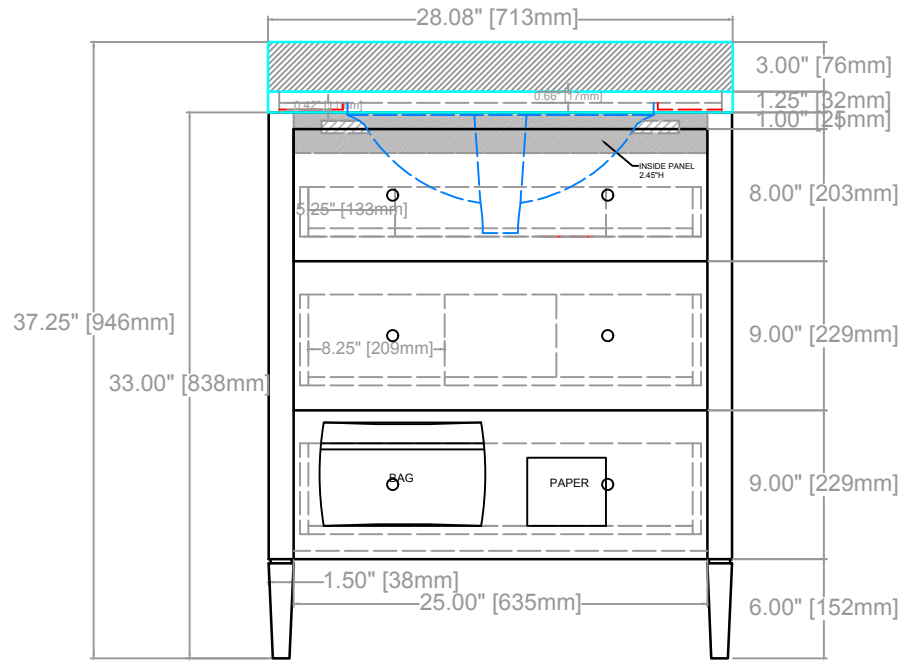

CONRAD VANITY
 COUNTERTOP 1.25"
 VANITY BASE: 28"L x 22"W x 33"H
 VANITY OVERALL: 28"L x 22"W x 37.25"H

CONRAD VANITY
COUNTERTOP 1.25"
VANITY BASE: 28"L x 22"W x 33"H
VANITY OVERALL: 28"L x 22"W x 37.25"H

FRONT VIEW

SIDE VIEW

BACK VIEW

CONRAD VANITY
COUNTERTOP 1.25"
VANITY BASE: 28"L x 22"W x 33"H
VANITY OVERALL: 28"L x 22"W x 37.25"H

DRAWER 1

DRAWER 2

DRAWER 3