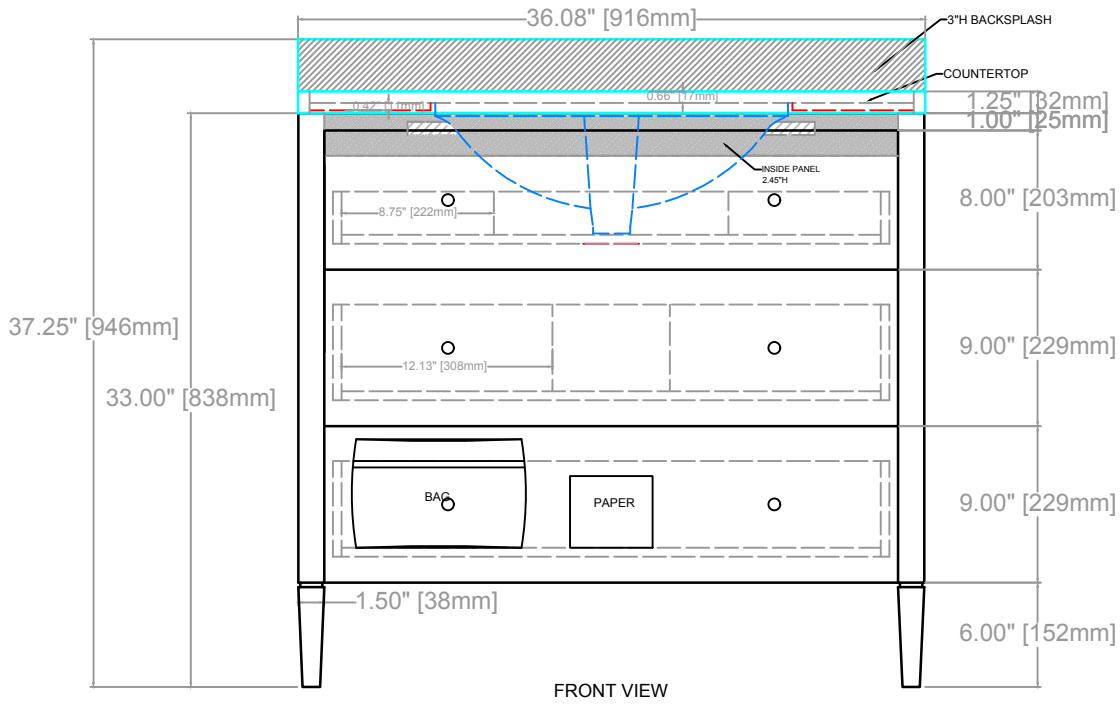

CONRAD VANITY
COUNTERTOP 1.25"
VANITY BASE: 36"L x 24"W x 33"H
VANITY OVERALL: 36"L x 24"W x 37.25"H

FRONT VIEW

SIDE VIEW

BACK VIEW

CONRAD VANITY
COUNTERTOP 1.25"
VANITY BASE: 36"L x 24"W x 33"H
VANITY OVERALL: 36"L x 24"W x 37.25"H

DRAWER 1

DRAWER 2

DRAWER 3