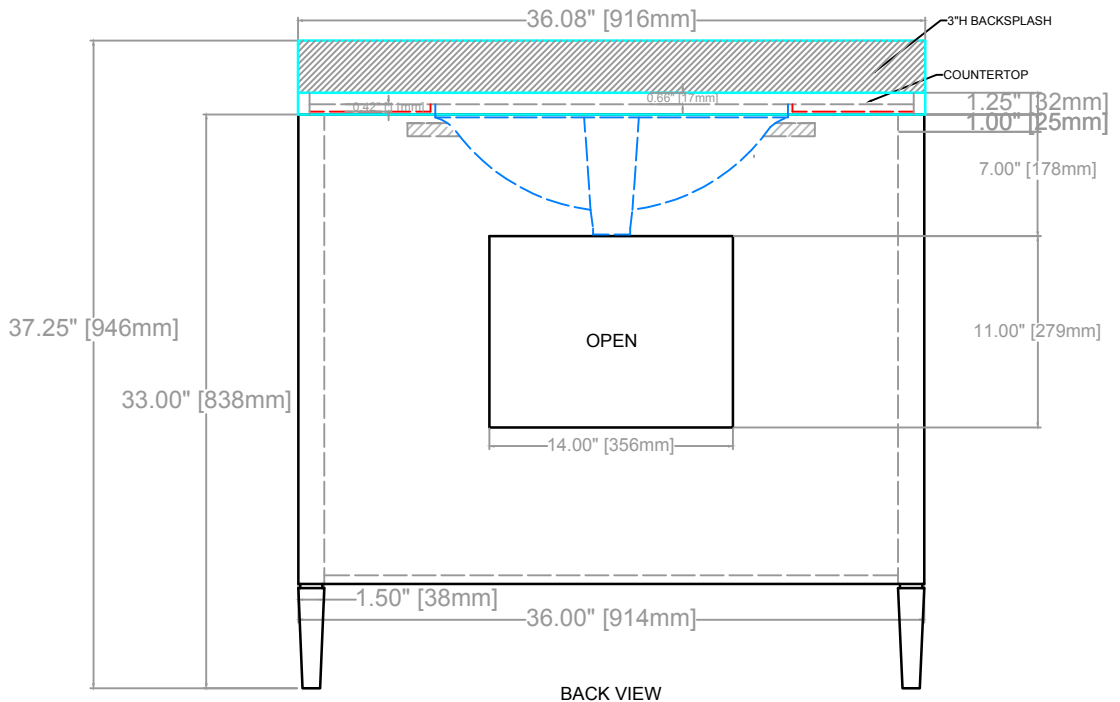

CONRAD VANITY
COUNTERTOP 1.25"
VANITY BASE: 36"L x 24"W x 33"H
VANITY OVERALL: 36"L x 24"W x 37.25"H

FRONT VIEW

SIDE VIEW

BACK VIEW

CONRAD VANITY
COUNTERTOP 1.25"
VANITY BASE: 36"L x 24"W x 33"H
VANITY OVERALL: 36"L x 24"W x 37.25"H

DRAWER 1

DRAWER 2

DRAWER 3