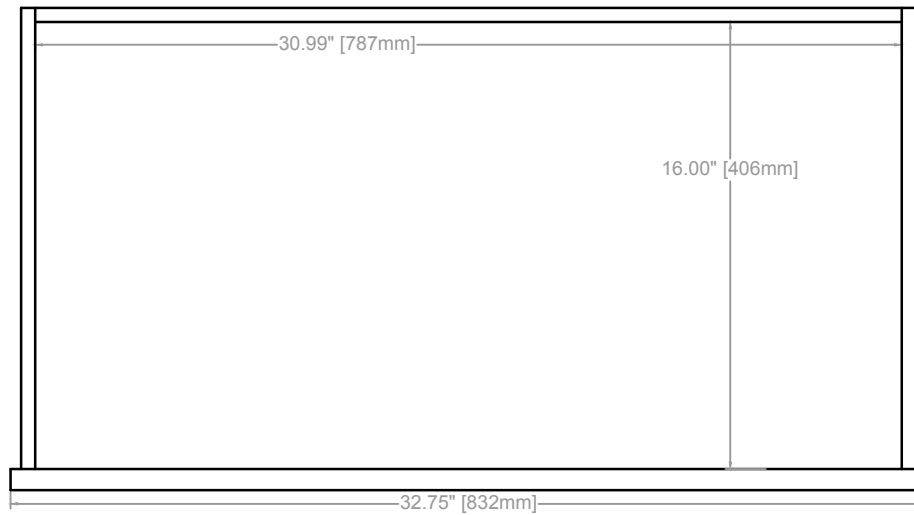

CONRAD VANITY
COUNTERTOP 1.25"
VANITY BASE: 36"L x 24"W x 33"H
VANITY OVERALL: 36"L x 24"W x 37.25"H

FRONT VIEW

SIDE VIEW

BACK VIEW

CONRAD VANITY
COUNTERTOP 1.25"
VANITY BASE: 36"L x 24"W x 33"H
VANITY OVERALL: 36"L x 24"W x 37.25"H

DRAWER 1

DRAWER 2

DRAWER 3