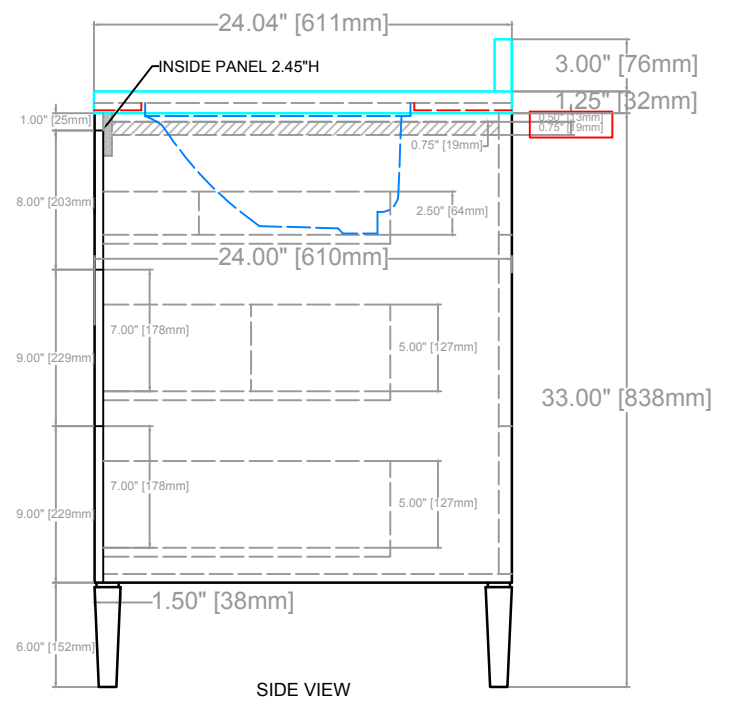

CONRAD VANITY
COUNTERTOP 1.25"
VANITY BASE: 36"L x 24"W x 33"H
VANITY OVERALL: 36"L x 24"W x 37.25"H

FRONT VIEW

SIDE VIEW

BACK VIEW

CONRAD VANITY
COUNTERTOP 1.25"
VANITY BASE: 36"L x 24"W x 33"H
VANITY OVERALL: 36"L x 24"W x 37.25"H

DRAWER 1

DRAWER 2

DRAWER 3