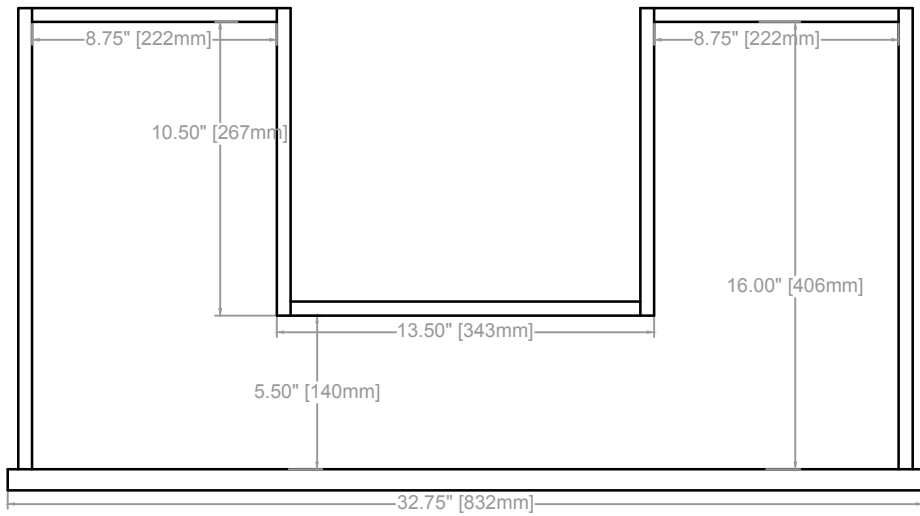

CONRAD VANITY
COUNTERTOP 1.25"
VANITY BASE: 36"L x 24"W x 33"H
VANITY OVERALL: 36"L x 24"W x 37.25"H

FRONT VIEW

SIDE VIEW

BACK VIEW

CONRAD VANITY
COUNTERTOP 1.25"
VANITY BASE: 36"L x 24"W x 33"H
VANITY OVERALL: 36"L x 24"W x 37.25"H

DRAWER 1

DRAWER 2

DRAWER 3