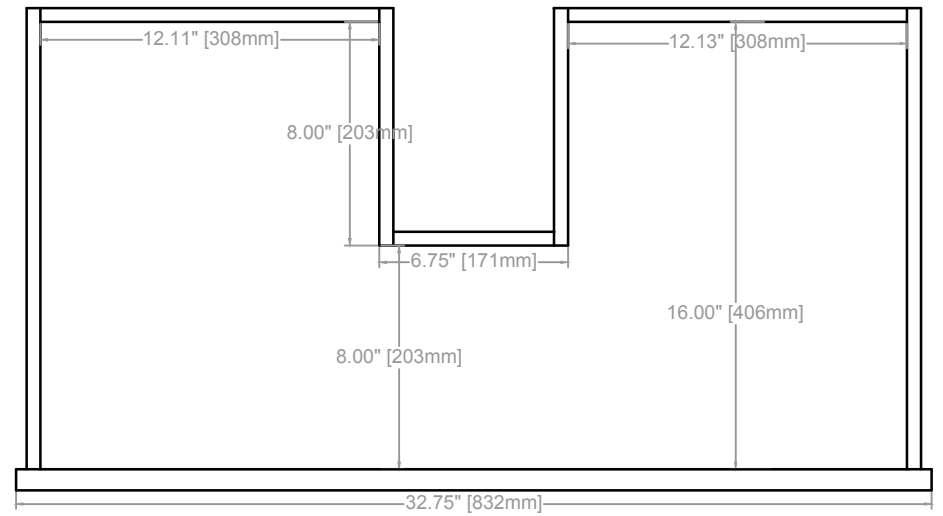

CONRAD VANITY
COUNTERTOP 1.25"
VANITY BASE: 36"L x 24"W x 33"H
VANITY OVERALL: 36"L x 24"W x 37.25"H

FRONT VIEW

SIDE VIEW

BACK VIEW

CONRAD VANITY
COUNTERTOP 1.25"
VANITY BASE: 36"L x 24"W x 33"H
VANITY OVERALL: 36"L x 24"W x 37.25"H

DRAWER 1

DRAWER 2

DRAWER 3