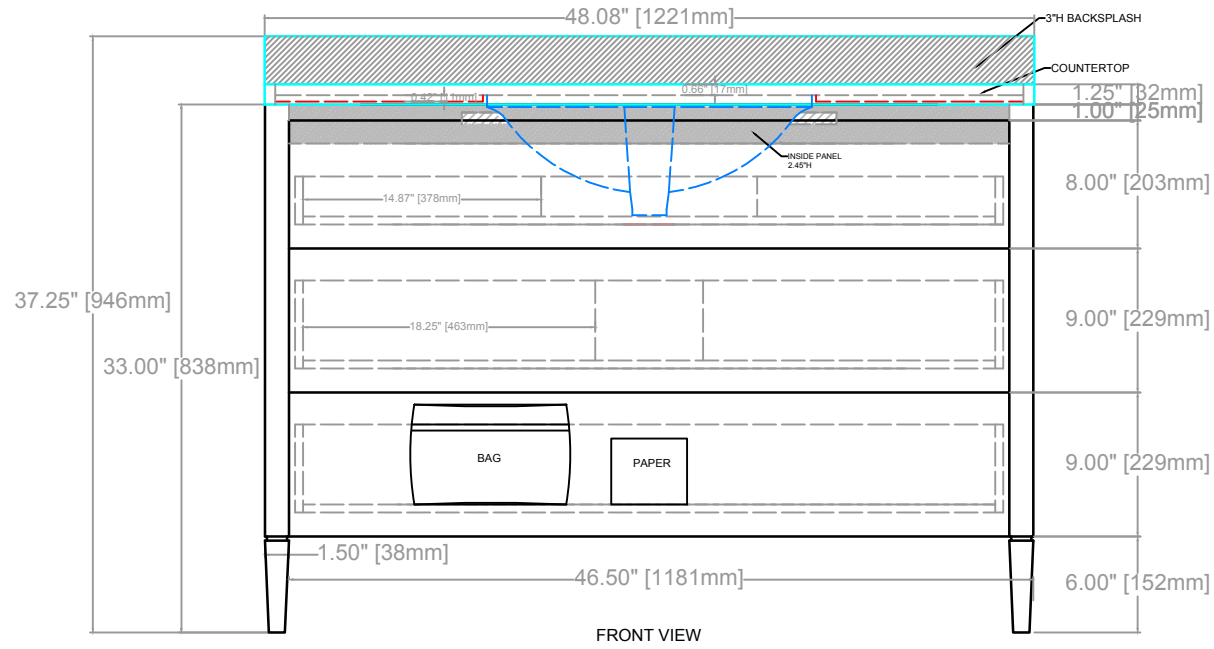

CONRAD VANITY
COUNTERTOP 1.25"
VANITY BASE: 48"L x 24"W x 33"H
VANITY OVERALL: 48"L x 24"W x 37.25"H

TOP VIEW

FRONT VIEW

SIDE VIEW

CONRAD VANITY
COUNTERTOP 1.25"
VANITY BASE: 48"L x 24"W x 33"H
VANITY OVERALL: 48"L x 24"W x 37.25"H

CONRAD VANITY
COUNTERTOP 1.25"
VANITY BASE: 48"L x 24"W x 33"H
VANITY OVERALL: 48"L x 24"W x 37.25"H

DRAWER 1

DRAWER 2

DRAWER 3