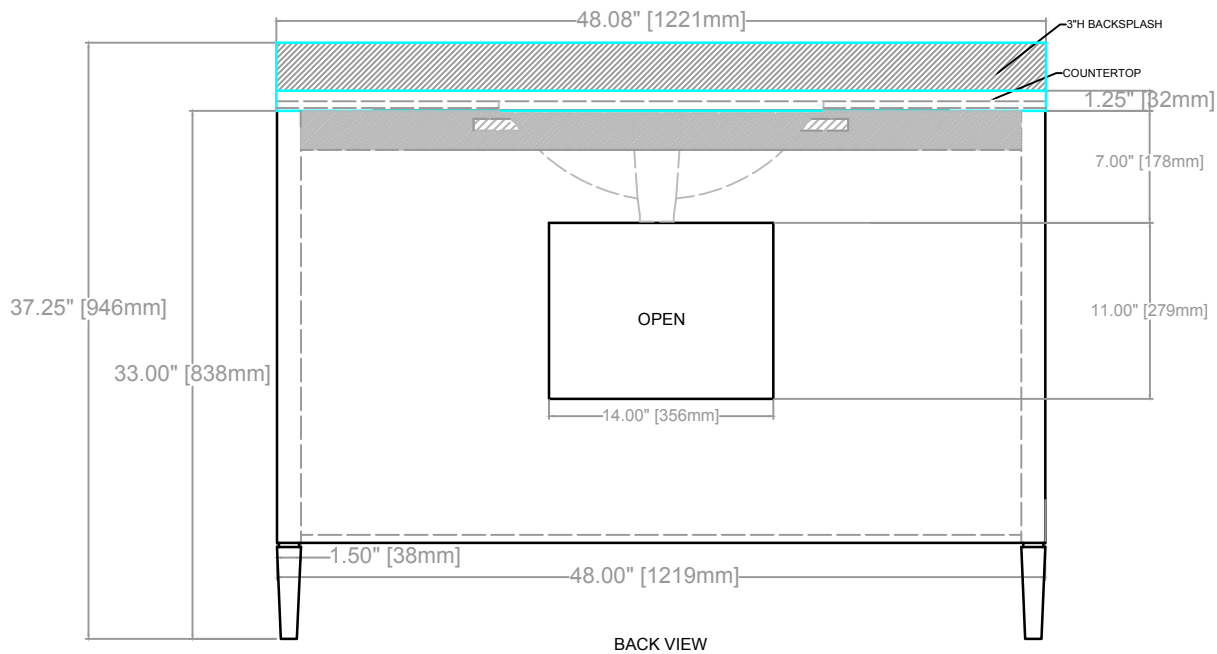

CONRAD VANITY
COUNTERTOP 1.25"
VANITY BASE: 48"L x 24"W x 33"H
VANITY OVERALL: 48"L x 24"W x 37.25"H

TOP VIEW

FRONT VIEW

SIDE VIEW

CONRAD VANITY
COUNTERTOP 1.25"
VANITY BASE: 48"L x 24"W x 33"H
VANITY OVERALL: 48"L x 24"W x 37.25"H

CONRAD VANITY
COUNTERTOP 1.25"
VANITY BASE: 48"L x 24"W x 33"H
VANITY OVERALL: 48"L x 24"W x 37.25"H

DRAWER 1

DRAWER 2

DRAWER 3