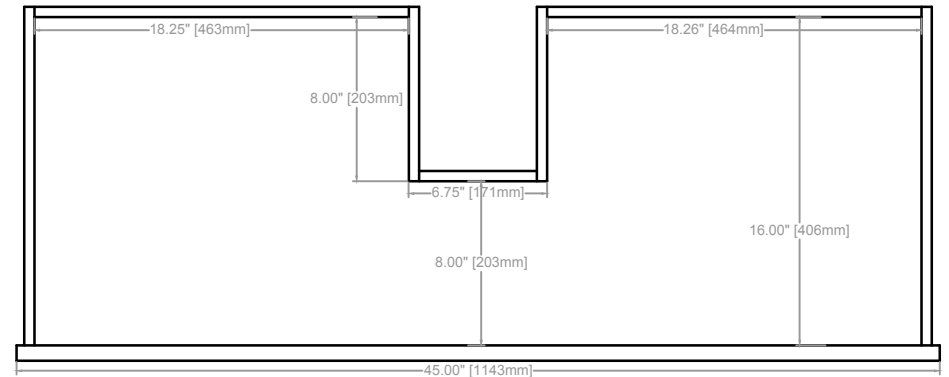

CONRAD VANITY
COUNTERTOP 1.25"
VANITY BASE: 48"L x 24"W x 33"H
VANITY OVERALL: 48"L x 24"W x 37.25"H

TOP VIEW

FRONT VIEW

SIDE VIEW

CONRAD VANITY
COUNTERTOP 1.25"
VANITY BASE: 48"L x 24"W x 33"H
VANITY OVERALL: 48"L x 24"W x 37.25"H

CONRAD VANITY
COUNTERTOP 1.25"
VANITY BASE: 48"L x 24"W x 33"H
VANITY OVERALL: 48"L x 24"W x 37.25"H

DRAWER 1

DRAWER 2

DRAWER 3