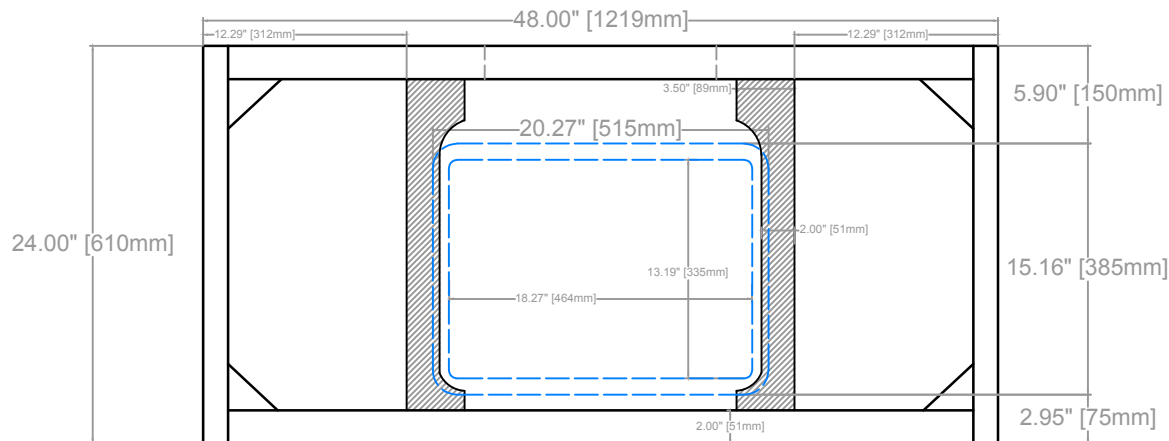

CONRAD VANITY
COUNTERTOP 1.25"
VANITY BASE: 48"L x 24"W x 33"H
VANITY OVERALL: 48"L x 24"W x 37.25"H

TOP VIEW

FRONT VIEW

SIDE VIEW

CONRAD VANITY
COUNTERTOP 1.25"
VANITY BASE: 48"L x 24"W x 33"H
VANITY OVERALL: 48"L x 24"W x 37.25"H

CONRAD VANITY
COUNTERTOP 1.25"
VANITY BASE: 48"L x 24"W x 33"H
VANITY OVERALL: 48"L x 24"W x 37.25"H

DRAWER 1

DRAWER 2

DRAWER 3