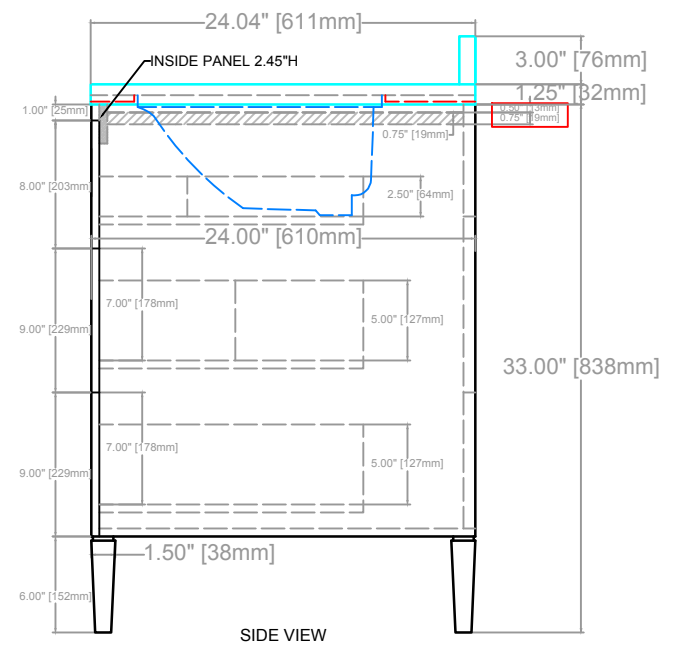

CONRAD VANITY
COUNTERTOP 1.25"
VANITY BASE: 48"L x 24"W x 33"H
VANITY OVERALL: 48"L x 24"W x 37.25"H

TOP VIEW

FRONT VIEW

SIDE VIEW

CONRAD VANITY
COUNTERTOP 1.25"
VANITY BASE: 48"L x 24"W x 33"H
VANITY OVERALL: 48"L x 24"W x 37.25"H

CONRAD VANITY
COUNTERTOP 1.25"
VANITY BASE: 48"L x 24"W x 33"H
VANITY OVERALL: 48"L x 24"W x 37.25"H

DRAWER 1

DRAWER 2

DRAWER 3