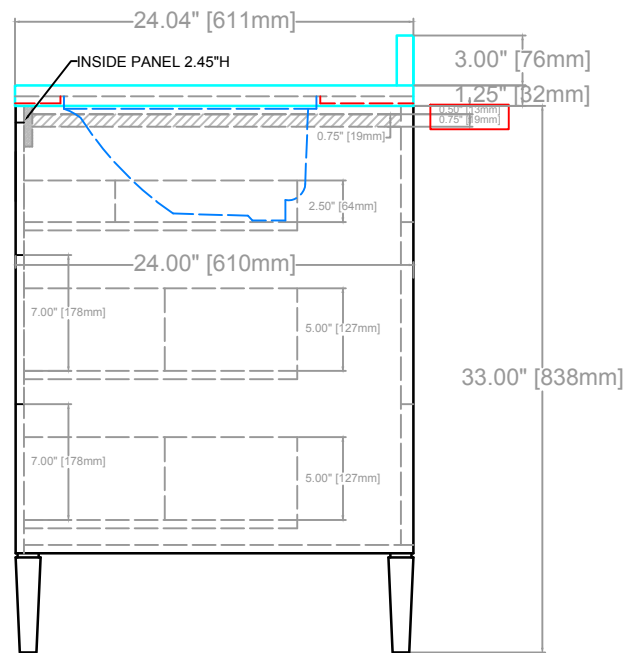

CONRAD VANITY
COUNTERTOP 1.25"
VANITY BASE: 48"L x 24"W x 33"H
VANITY OVERALL: 48"L x 24"W x 37.25"H

TOP VIEW

FRONT VIEW

SIDE VIEW

CONRAD VANITY
COUNTERTOP 1.25"
VANITY BASE: 48"L x 24"W x 33"H
VANITY OVERALL: 48"L x 24"W x 37.25"H

CONRAD VANITY
COUNTERTOP 1.25"
VANITY BASE: 48"L x 24"W x 33"H
VANITY OVERALL: 48"L x 24"W x 37.25"H

DRAWER 1

DRAWER 2

DRAWER 3