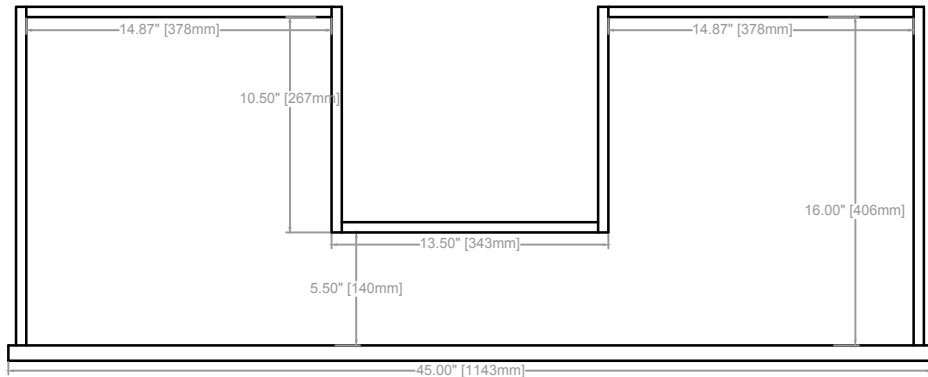

CONRAD VANITY
COUNTERTOP 1.25"
VANITY BASE: 48"L x 24"W x 33"H
VANITY OVERALL: 48"L x 24"W x 37.25"H

TOP VIEW

FRONT VIEW

SIDE VIEW

CONRAD VANITY
COUNTERTOP 1.25"
VANITY BASE: 48"L x 24"W x 33"H
VANITY OVERALL: 48"L x 24"W x 37.25"H

CONRAD VANITY
COUNTERTOP 1.25"
VANITY BASE: 48"L x 24"W x 33"H
VANITY OVERALL: 48"L x 24"W x 37.25"H

DRAWER 1

DRAWER 2

DRAWER 3