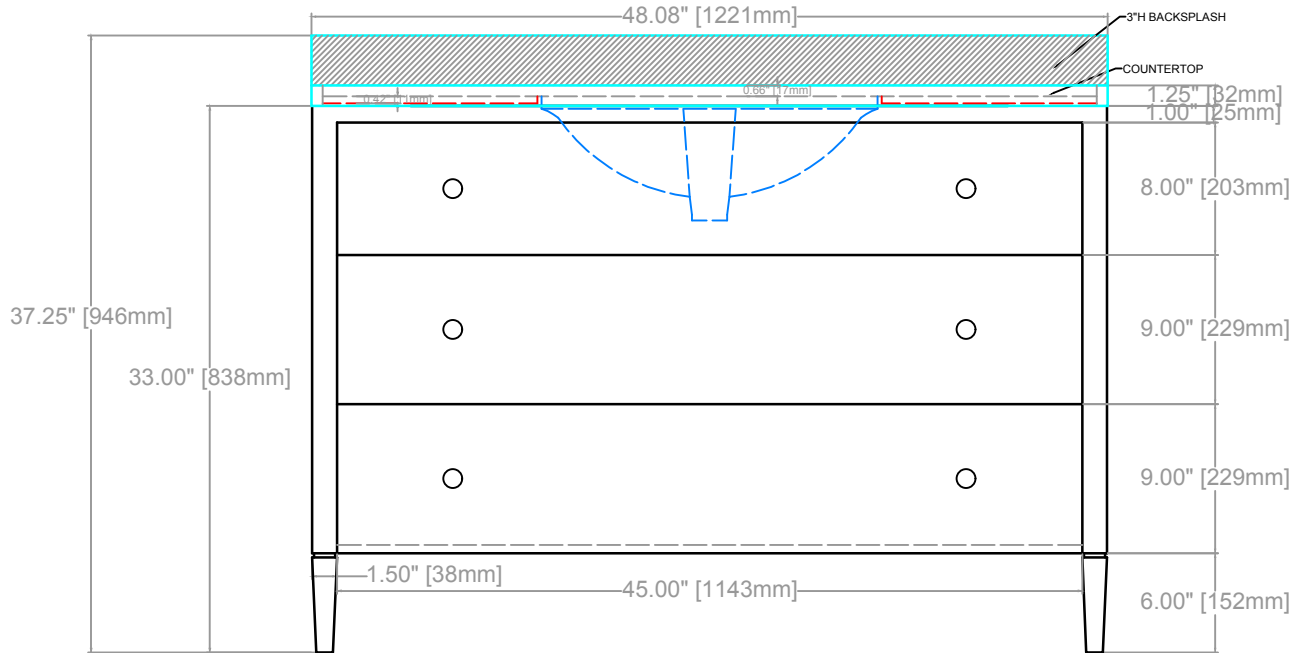

CONRAD VANITY
COUNTERTOP 1.25"
VANITY BASE: 48"L x 24"W x 33"H
VANITY OVERALL: 48"L x 24"W x 37.25"H

TOP VIEW

FRONT VIEW

SIDE VIEW

CONRAD VANITY
COUNTERTOP 1.25"
VANITY BASE: 48"L x 24"W x 33"H
VANITY OVERALL: 48"L x 24"W x 37.25"H

CONRAD VANITY
COUNTERTOP 1.25"
VANITY BASE: 48"L x 24"W x 33"H
VANITY OVERALL: 48"L x 24"W x 37.25"H

DRAWER 1

DRAWER 2

DRAWER 3