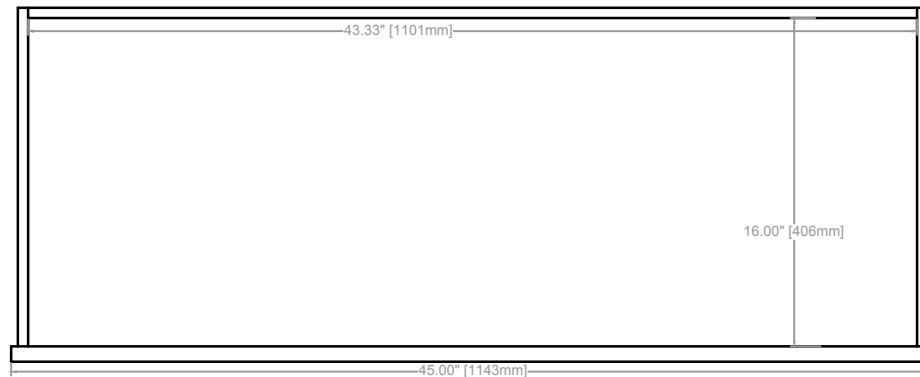

CONRAD VANITY
COUNTERTOP 1.25"
VANITY BASE: 48"L x 24"W x 33"H
VANITY OVERALL: 48"L x 24"W x 37.25"H

TOP VIEW

FRONT VIEW

SIDE VIEW

CONRAD VANITY
COUNTERTOP 1.25"
VANITY BASE: 48"L x 24"W x 33"H
VANITY OVERALL: 48"L x 24"W x 37.25"H

CONRAD VANITY
COUNTERTOP 1.25"
VANITY BASE: 48"L x 24"W x 33"H
VANITY OVERALL: 48"L x 24"W x 37.25"H

DRAWER 1

DRAWER 2

DRAWER 3