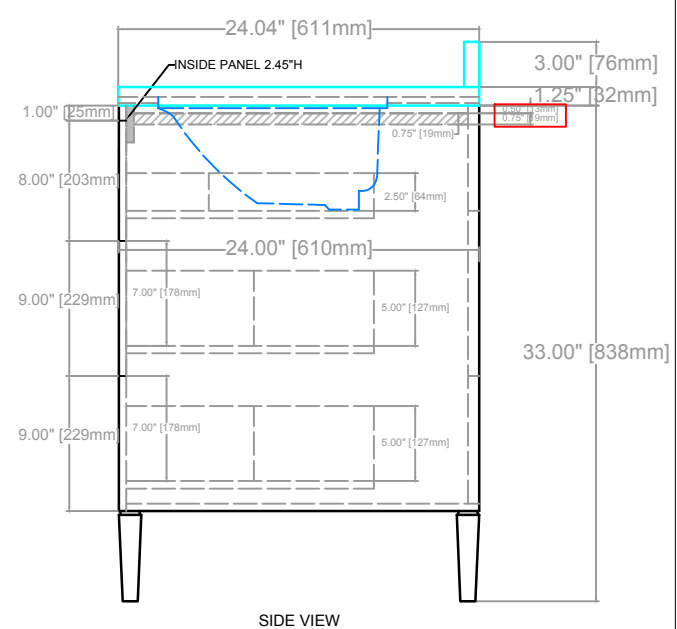

CONRAD VANITY
 COUNTERTOP 1.25"
 VANITY BASE: 60"L x 24"W x 33"H
 VANITY OVERALL: 60"L x 24"W x 37.25"H

TOP VIEW

FRONT VIEW

SIDE VIEW

CONRAD VANITY
 COUNTERTOP 1.25"
 VANITY BASE: 60"L x 24"W x 33"H
 VANITY OVERALL: 60"L x 24"W x 37.25"H

CONRAD VANITY
COUNTERTOP 1.25"
VANITY BASE: 60"L x 24"W x 33"H
VANITY OVERALL: 60"L x 24"W x 37.25"H