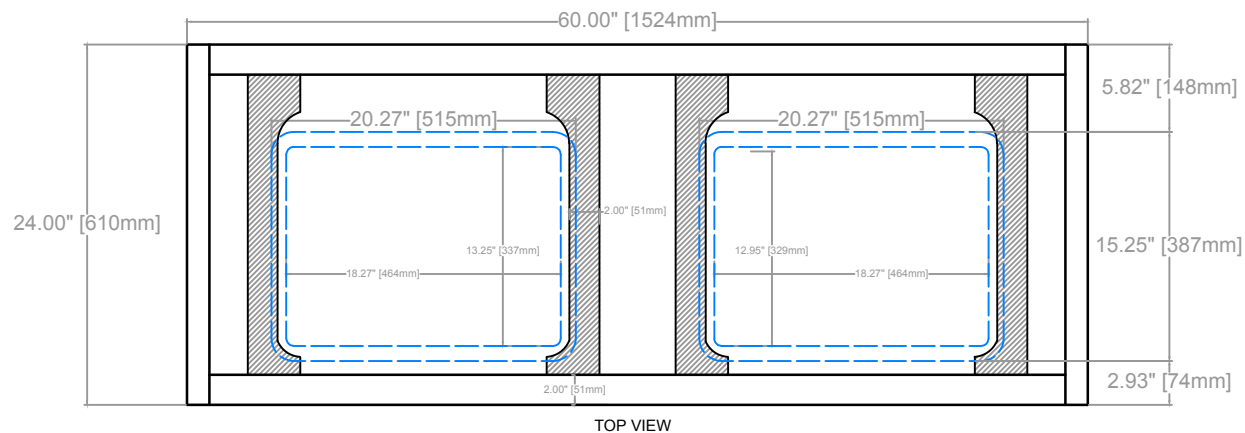

CONRAD VANITY
 COUNTERTOP 1.25"
 VANITY BASE: 60"L x 24"W x 33"H
 VANITY OVERALL: 60"L x 24"W x 37.25"H

TOP VIEW

FRONT VIEW

SIDE VIEW

CONRAD VANITY
 COUNTERTOP 1.25"
 VANITY BASE: 60"L x 24"W x 33"H
 VANITY OVERALL: 60"L x 24"W x 37.25"H

CONRAD VANITY
COUNTERTOP 1.25"
VANITY BASE: 60"L x 24"W x 33"H
VANITY OVERALL: 60"L x 24"W x 37.25"H