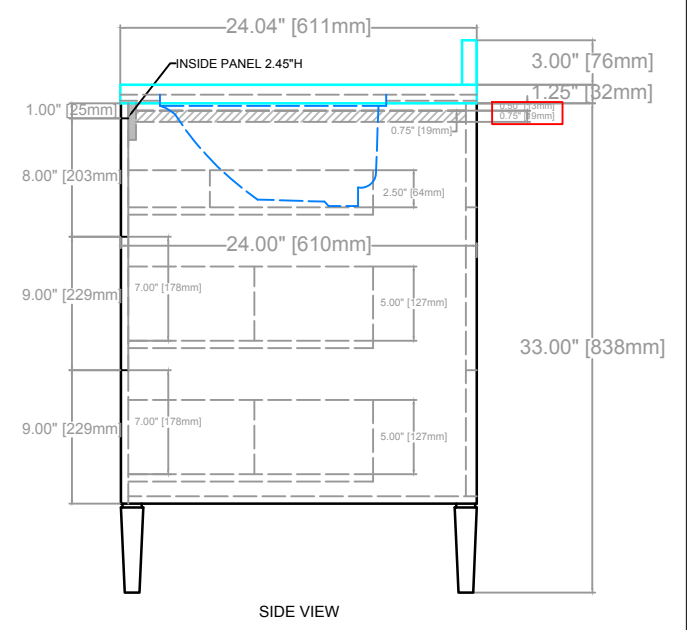

CONRAD VANITY
 COUNTERTOP 1.25"
 VANITY BASE: 60"L x 24"W x 33"H
 VANITY OVERALL: 60"L x 24"W x 37.25"H

TOP VIEW

FRONT VIEW

SIDE VIEW

CONRAD VANITY
 COUNTERTOP 1.25"
 VANITY BASE: 60"L x 24"W x 33"H
 VANITY OVERALL: 60"L x 24"W x 37.25"H

CONRAD VANITY
COUNTERTOP 1.25"
VANITY BASE: 60"L x 24"W x 33"H
VANITY OVERALL: 60"L x 24"W x 37.25"H