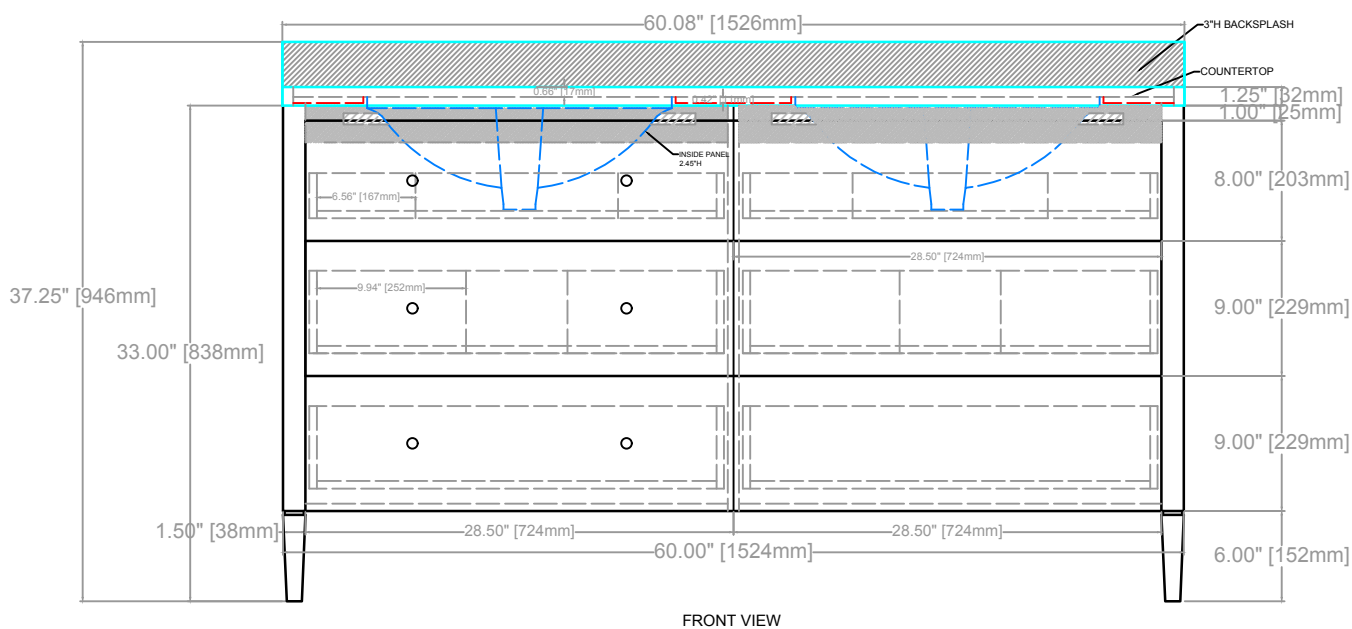

CONRAD VANITY
 COUNTERTOP 1.25"
 VANITY BASE: 60"L x 24"W x 33"H
 VANITY OVERALL: 60"L x 24"W x 37.25"H

TOP VIEW

FRONT VIEW

SIDE VIEW

CONRAD VANITY
 COUNTERTOP 1.25"
 VANITY BASE: 60"L x 24"W x 33"H
 VANITY OVERALL: 60"L x 24"W x 37.25"H

CONRAD VANITY
COUNTERTOP 1.25"
VANITY BASE: 60"L x 24"W x 33"H
VANITY OVERALL: 60"L x 24"W x 37.25"H