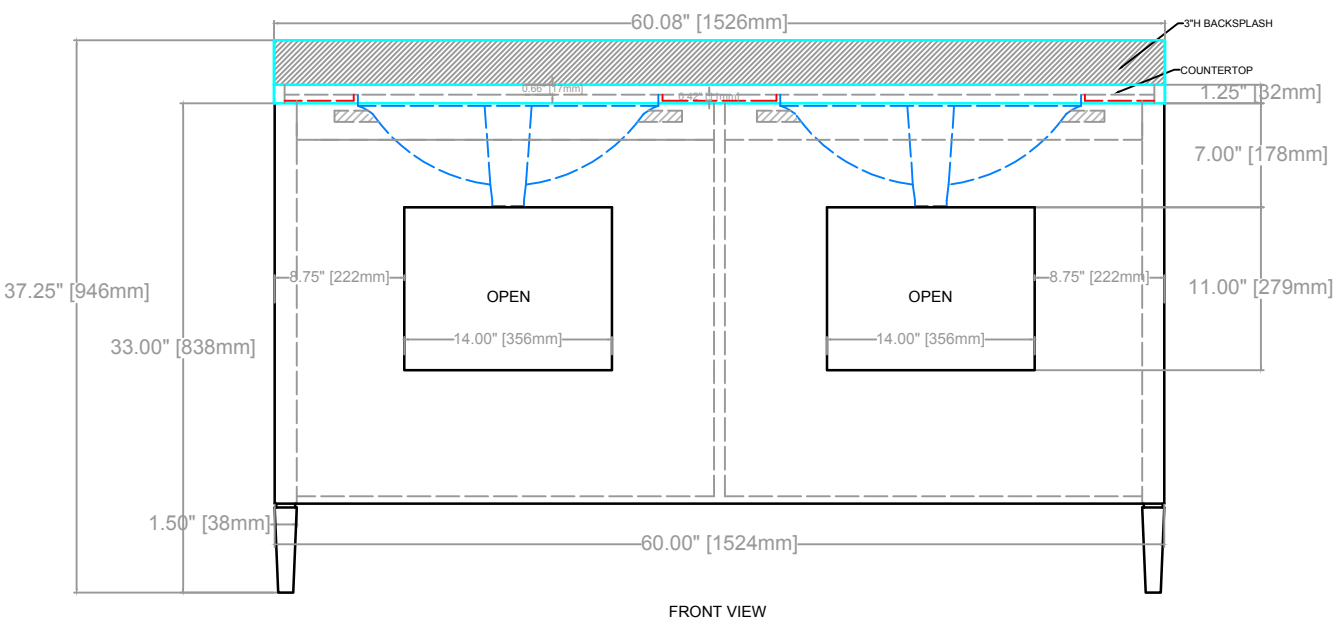

CONRAD VANITY
 COUNTERTOP 1.25"
 VANITY BASE: 60"L x 24"W x 33"H
 VANITY OVERALL: 60"L x 24"W x 37.25"H

TOP VIEW

FRONT VIEW

SIDE VIEW

CONRAD VANITY
 COUNTERTOP 1.25"
 VANITY BASE: 60"L x 24"W x 33"H
 VANITY OVERALL: 60"L x 24"W x 37.25"H

CONRAD VANITY
COUNTERTOP 1.25"
VANITY BASE: 60"L x 24"W x 33"H
VANITY OVERALL: 60"L x 24"W x 37.25"H