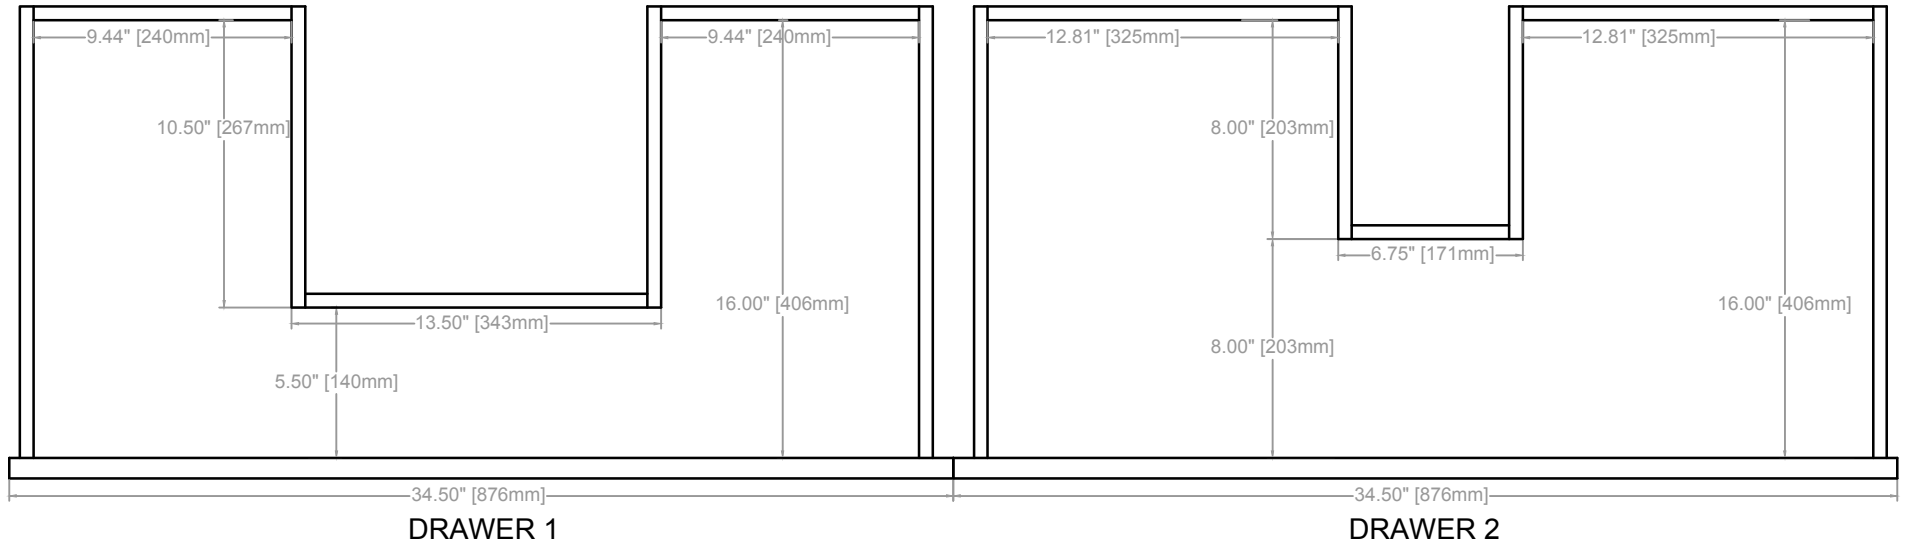

CONRAD VANITY
COUNTERTOP 1.25"
VANITY BASE: 72"L x 24"W x 33"H
VANITY OVERALL: 72"L x 24"W x 37.25"H

CONRAD VANITY
COUNTERTOP 1.25"
VANITY BASE: 72"L x 24"W x 33"H
VANITY OVERALL: 72"L x 24"W x 37.25"H