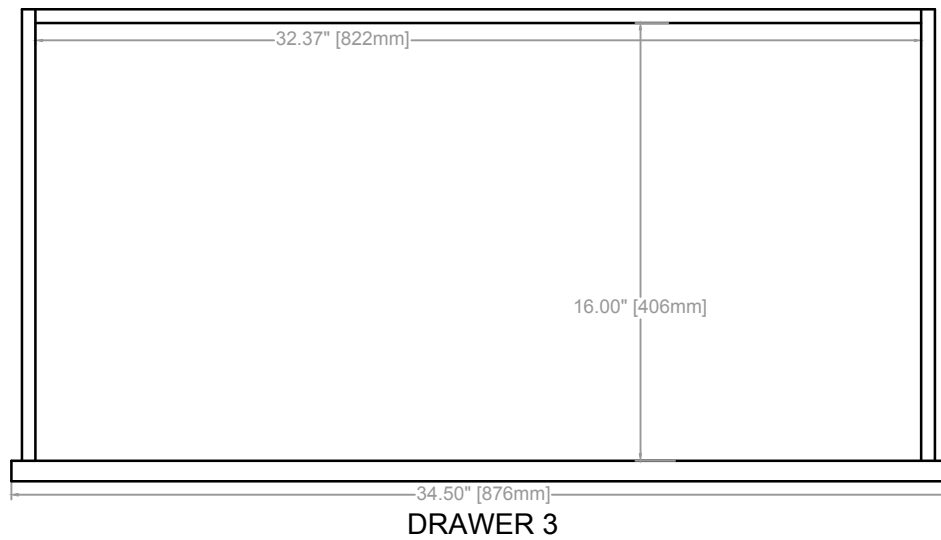

CONRAD VANITY
COUNTERTOP 1.25"
VANITY BASE: 72"L x 24"W x 33"H
VANITY OVERALL: 72"L x 24"W x 37.25"H

CONRAD VANITY
COUNTERTOP 1.25"
VANITY BASE: 72"L x 24"W x 33"H
VANITY OVERALL: 72"L x 24"W x 37.25"H