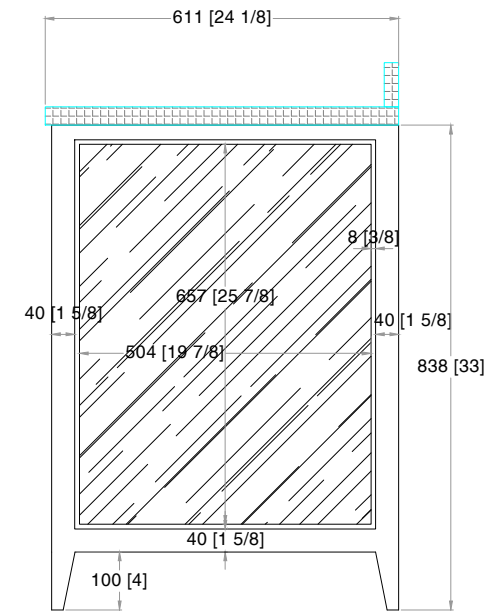

TOP VIEW

FRONT VIEW

SIDE VIEW

Y220225-23H  
**MIA Vanity Freestanding**  
 - **1.25" COUNTERTOP**

L36"xW24"xH33"

17-07-2023

LÂN

TOP VIEW

DRAWER 1

DRAWER 2

DRAWER 3

FRONT VIEW

BACK VIEW

SIDE VIEW