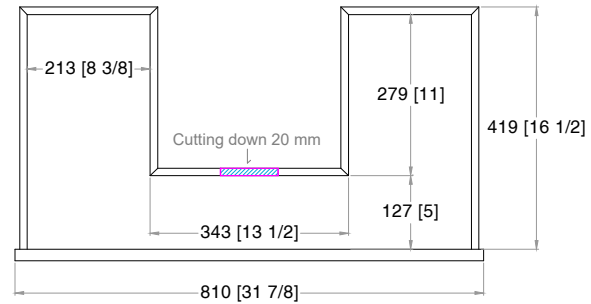

TOP VIEW

FRONT VIEW

SIDE VIEW

Y220225-23H  
**MIA Vanity Freestanding**  
 - **1.25" COUNTERTOP**

L36"xW24"xH33"

17-07-2023

LÂN

TOP VIEW

DRAWER 1

DRAWER 2

DRAWER 3

FRONT VIEW

BACK VIEW

SIDE VIEW