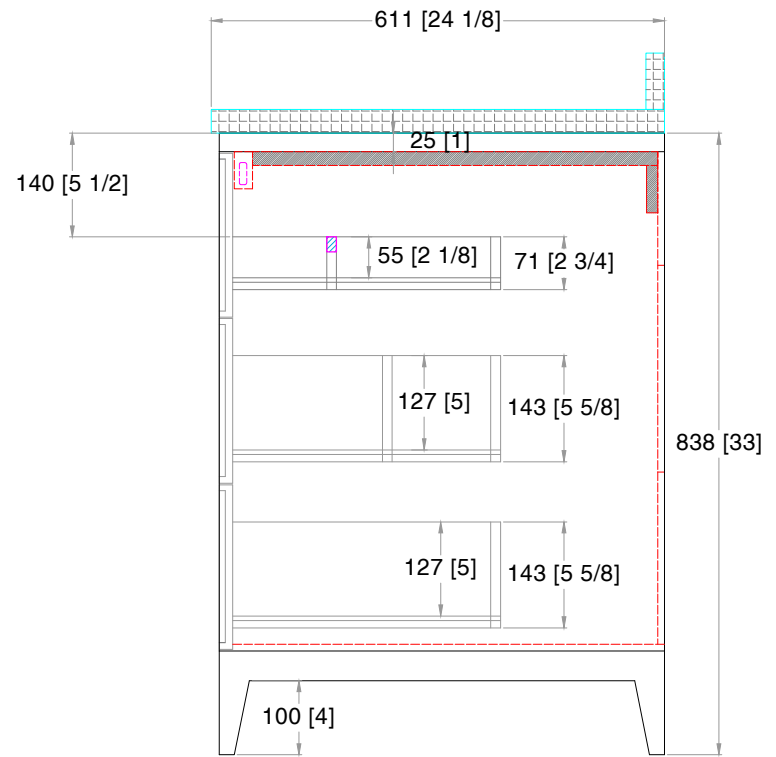

TOP VIEW

FRONT VIEW

SIDE VIEW

Y220225-23H  
**MIA Vanity Freestanding**  
 - **1.25" COUNTERTOP**

L36"xW24"xH33"

17-07-2023

LÂN

TOP VIEW

DRAWER 1

DRAWER 2

DRAWER 3

FRONT VIEW

BACK VIEW

SIDE VIEW