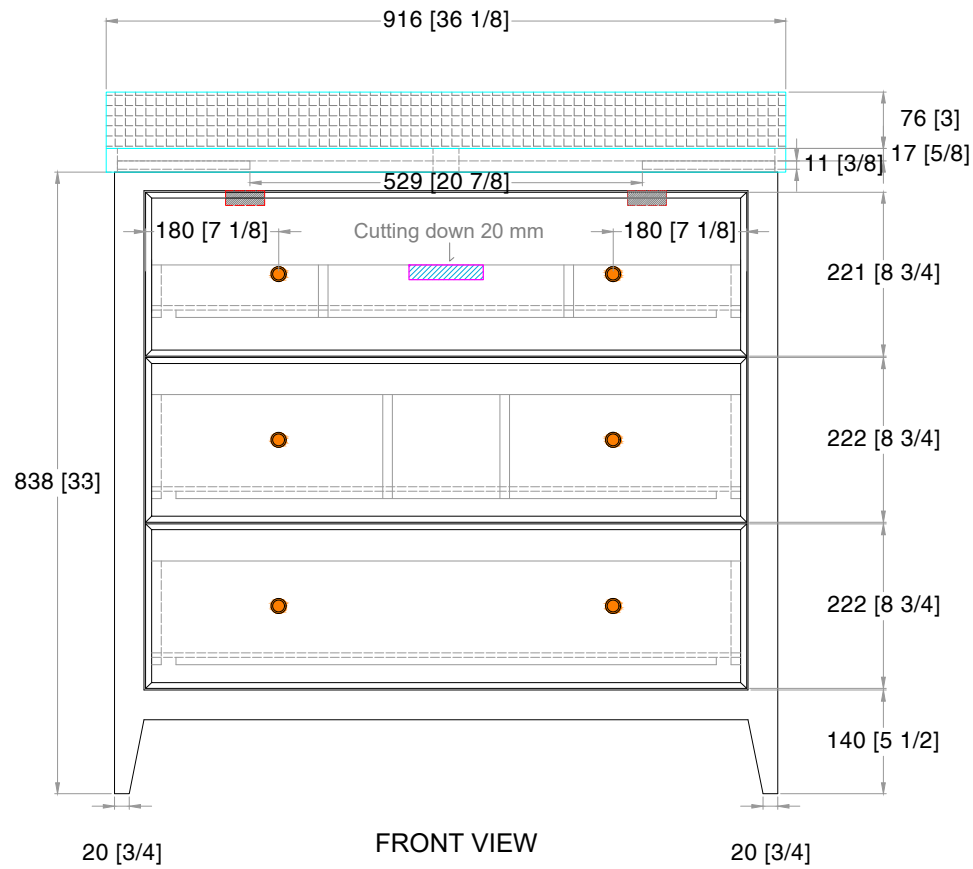

TOP VIEW

FRONT VIEW

SIDE VIEW

Y220225-23H  
**MIA Vanity Freestanding**  
 - **1.25" COUNTERTOP**

L36"xW24"xH33"

17-07-2023

LÂN

TOP VIEW

DRAWER 1

DRAWER 2

DRAWER 3

FRONT VIEW

BACK VIEW

SIDE VIEW