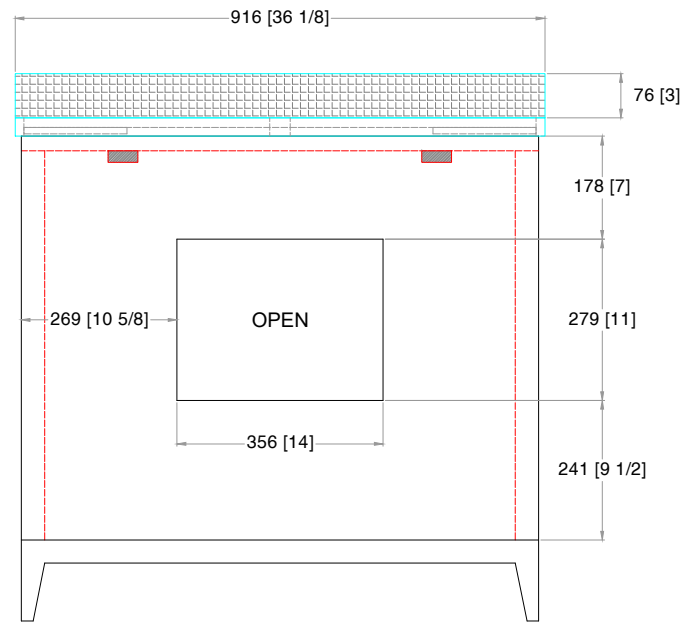

TOP VIEW

FRONT VIEW

SIDE VIEW

Y220225-23H  
**MIA Vanity Freestanding**  
 - **1.25" COUNTERTOP**

L36"xW24"xH33"

17-07-2023

LÂN

TOP VIEW

DRAWER 1

DRAWER 2

DRAWER 3

FRONT VIEW

BACK VIEW

SIDE VIEW