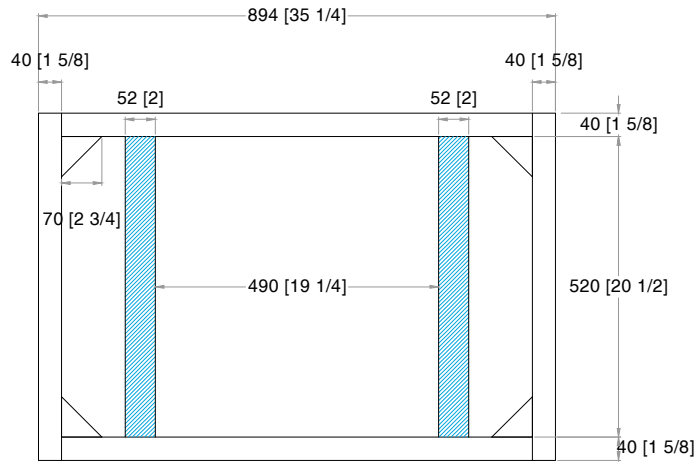

TOP VIEW

FRONT VIEW

SIDE VIEW

Y220225-23H  
**MIA Vanity Freestanding**  
 - **1.25" COUNTERTOP**

L36"xW24"xH33"

17-07-2023

LÂN

TOP VIEW

DRAWER 1

DRAWER 2

DRAWER 3

FRONT VIEW

BACK VIEW

SIDE VIEW