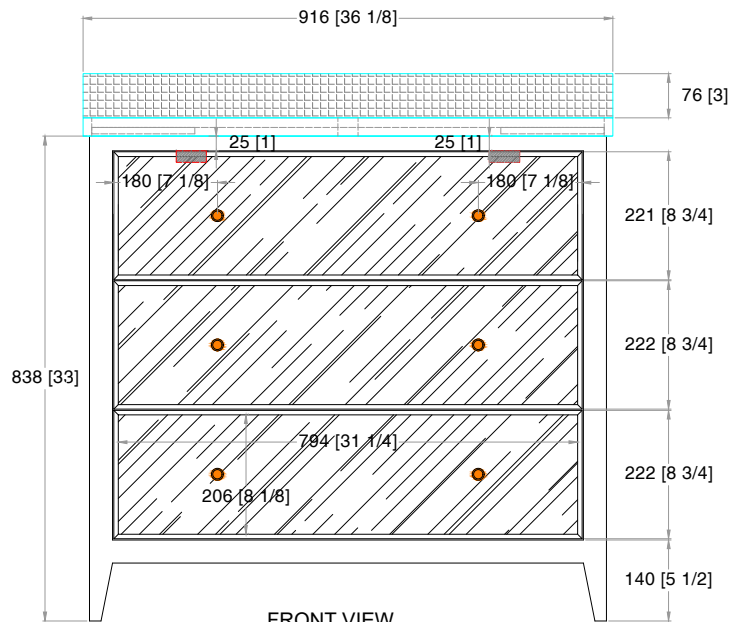

TOP VIEW

FRONT VIEW

SIDE VIEW

Y220225-23H  
**MIA Vanity Freestanding**  
 - **1.25" COUNTERTOP**

L36"xW24"xH33"

17-07-2023

LÂN

TOP VIEW

DRAWER 1

DRAWER 2

DRAWER 3

FRONT VIEW

BACK VIEW

SIDE VIEW