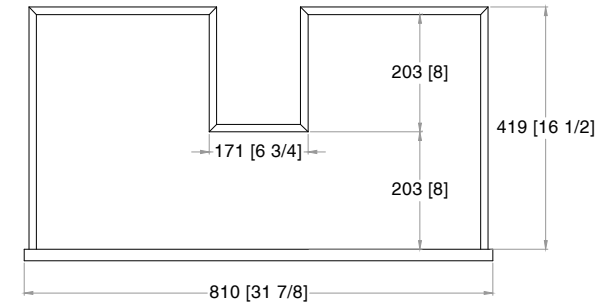

TOP VIEW

FRONT VIEW

SIDE VIEW

Y220225-23H  
**MIA Vanity Freestanding**  
 - **1.25" COUNTERTOP**

L36"xW24"xH33"

17-07-2023

LÂN

TOP VIEW

DRAWER 1

DRAWER 2

DRAWER 3

FRONT VIEW

BACK VIEW

SIDE VIEW