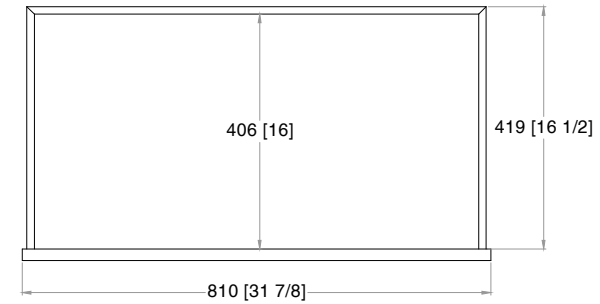

TOP VIEW

FRONT VIEW

SIDE VIEW

Y220225-23H  
**MIA Vanity Freestanding**  
 - **1.25" COUNTERTOP**

L36"xW24"xH33"

17-07-2023

LÂN

TOP VIEW

DRAWER 1

DRAWER 2

DRAWER 3

FRONT VIEW

BACK VIEW

SIDE VIEW