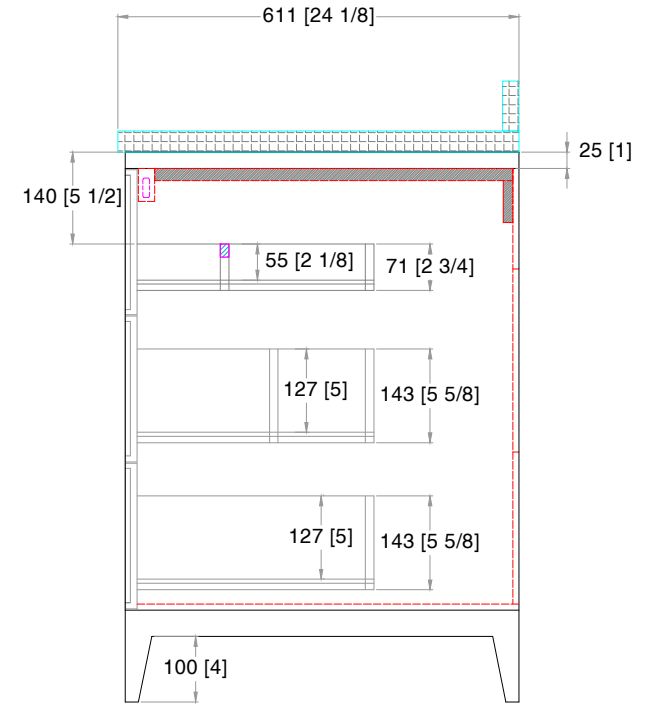

TOP VIEW

Y220225-23H	
<b>MIA Vanity Freestanding</b>	
<b>- 1.25" COUNTERTOP</b>	
L48"xW24"xH33"	
17-07-2023	

FRONT VIEW

SIDE VIEW

TOP VIEW

FRONT VIEW

DRAWER 1

DRAWER 2

DRAWER 3

BACK VIEW

SIDE VIEW