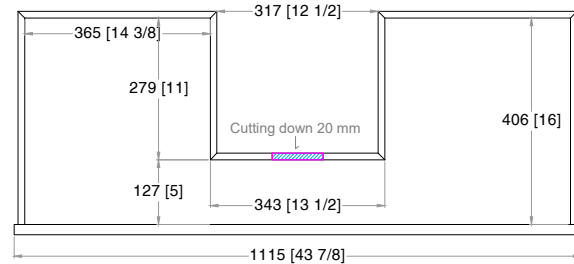

TOP VIEW

Y220225-23H	
<b>MIA Vanity Freestanding</b>	
<b>- 1.25" COUNTERTOP</b>	
L48"xW24"xH33"	
17-07-2023	

FRONT VIEW

SIDE VIEW

TOP VIEW

FRONT VIEW

DRAWER 1

DRAWER 2

DRAWER 3

BACK VIEW

SIDE VIEW