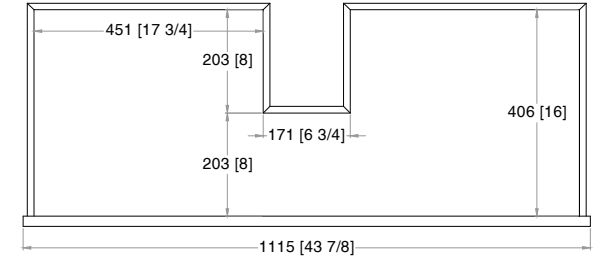

TOP VIEW

Y220225-23H	
<b>MIA Vanity Freestanding</b>	
<b>- 1.25" COUNTERTOP</b>	
L48"xW24"xH33"	
17-07-2023	

FRONT VIEW

SIDE VIEW

TOP VIEW

FRONT VIEW

DRAWER 1

DRAWER 2

DRAWER 3

BACK VIEW

SIDE VIEW