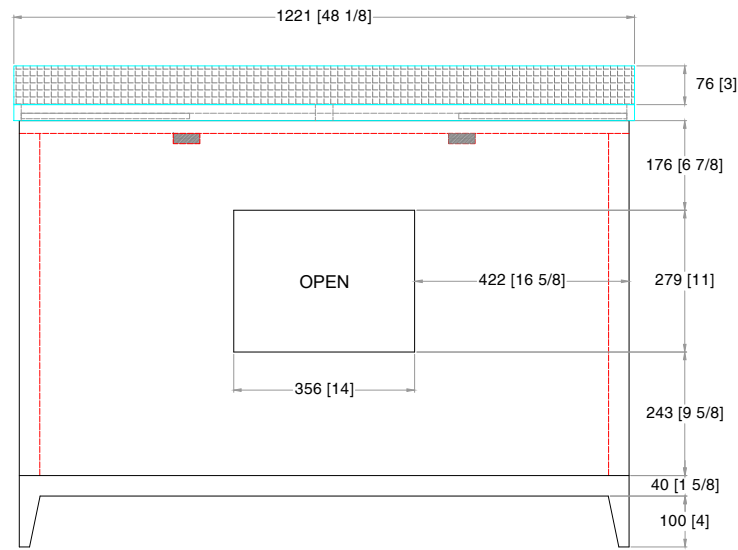

TOP VIEW

Y220225-23H	
<b>MIA Vanity Freestanding</b>	
<b>- 1.25" COUNTERTOP</b>	
L48"xW24"xH33"	
17-07-2023	

FRONT VIEW

SIDE VIEW

TOP VIEW

FRONT VIEW

DRAWER 1

DRAWER 2

DRAWER 3

BACK VIEW

SIDE VIEW