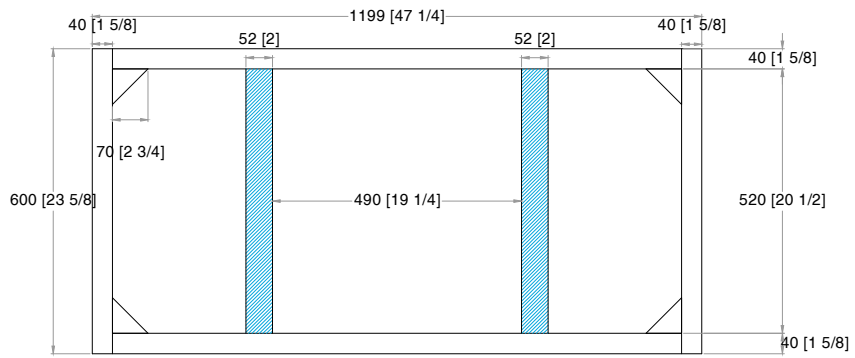

TOP VIEW

Y220225-23H	
<b>MIA Vanity Freestanding</b>	
<b>- 1.25" COUNTERTOP</b>	
L48"xW24"xH33"	
17-07-2023	

FRONT VIEW

SIDE VIEW

TOP VIEW

FRONT VIEW

DRAWER 1

DRAWER 2

DRAWER 3

BACK VIEW

SIDE VIEW