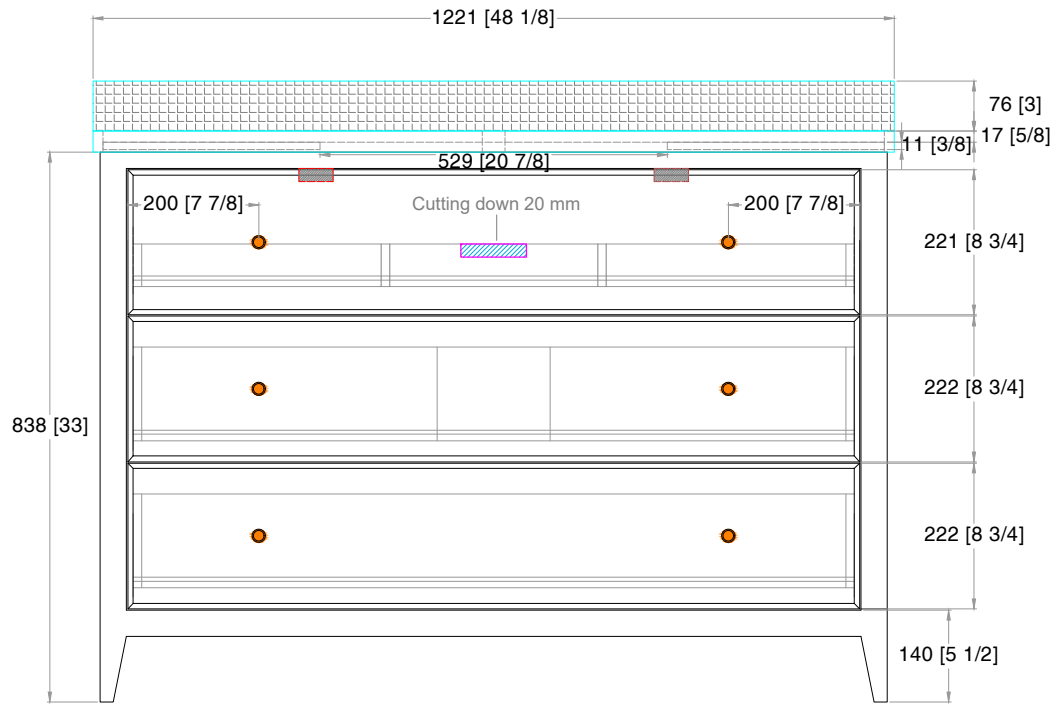

TOP VIEW

Y220225-23H	
<b>MIA Vanity Freestanding</b>	
<b>- 1.25" COUNTERTOP</b>	
L48"xW24"xH33"	
17-07-2023	

FRONT VIEW

SIDE VIEW

TOP VIEW

FRONT VIEW

DRAWER 1

DRAWER 2

DRAWER 3

BACK VIEW

SIDE VIEW