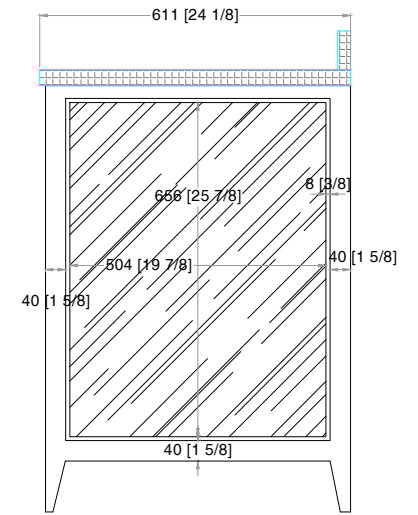

TOP VIEW

Y220225-23H	
<b>MIA Vanity Freestanding</b>	
<b>- 1.25" COUNTERTOP</b>	
L48"xW24"xH33"	
17-07-2023	

FRONT VIEW

SIDE VIEW

TOP VIEW

FRONT VIEW

DRAWER 1

DRAWER 2

DRAWER 3

BACK VIEW

SIDE VIEW