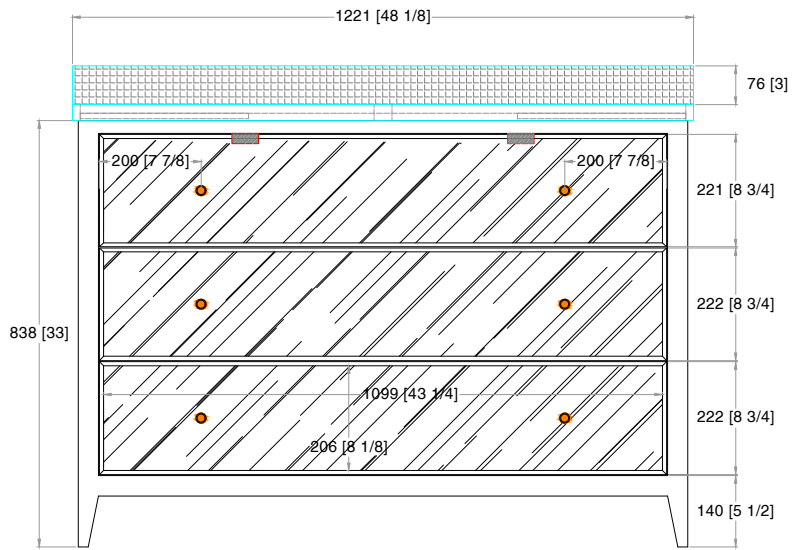

TOP VIEW

Y220225-23H	
<b>MIA Vanity Freestanding</b>	
<b>- 1.25" COUNTERTOP</b>	
L48"xW24"xH33"	
17-07-2023	

FRONT VIEW

SIDE VIEW

TOP VIEW

FRONT VIEW

DRAWER 1

DRAWER 2

DRAWER 3

BACK VIEW

SIDE VIEW