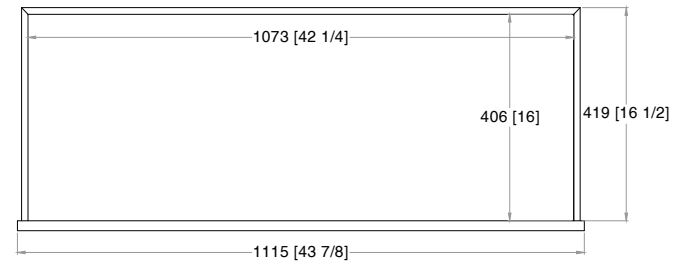

TOP VIEW

Y220225-23H	
<b>MIA Vanity Freestanding</b>	
<b>- 1.25" COUNTERTOP</b>	
L48"xW24"xH33"	
17-07-2023	

FRONT VIEW

SIDE VIEW

TOP VIEW

FRONT VIEW

DRAWER 1

DRAWER 2

DRAWER 3

BACK VIEW

SIDE VIEW