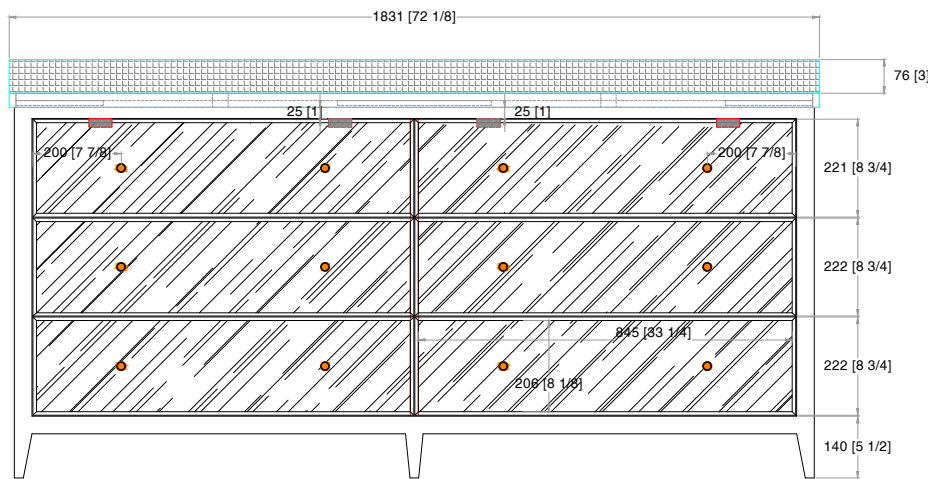

Y220225-23H
MIA Vanity Freestanding
 - **1.25" COUNTERTOP**
 L72"xW24"xH33"

TOP VIEW

FRONT VIEW

SIDE VIEW

TOP VIEW

DRAWER 1

DRAWER 2

DRAWER 3

FRONT VIEW

BACK VIEW

SIDE VIEW