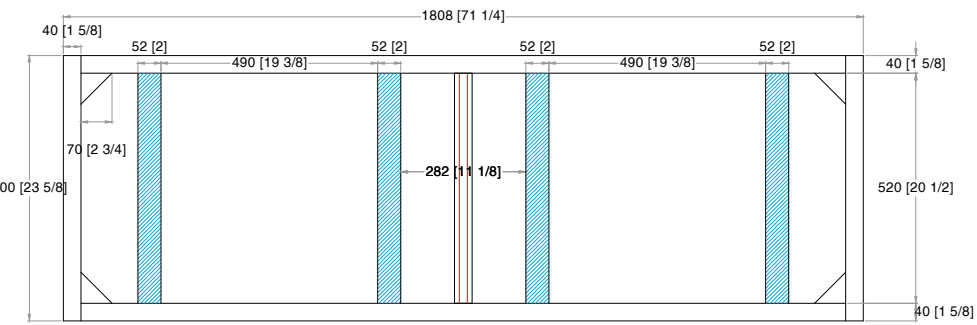

Y220225-23H
MIA Vanity Freestanding
 - **1.25" COUNTERTOP**
 L72"xW24"xH33"

TOP VIEW

FRONT VIEW

SIDE VIEW

TOP VIEW

DRAWER 1

DRAWER 2

DRAWER 3

FRONT VIEW

BACK VIEW

SIDE VIEW