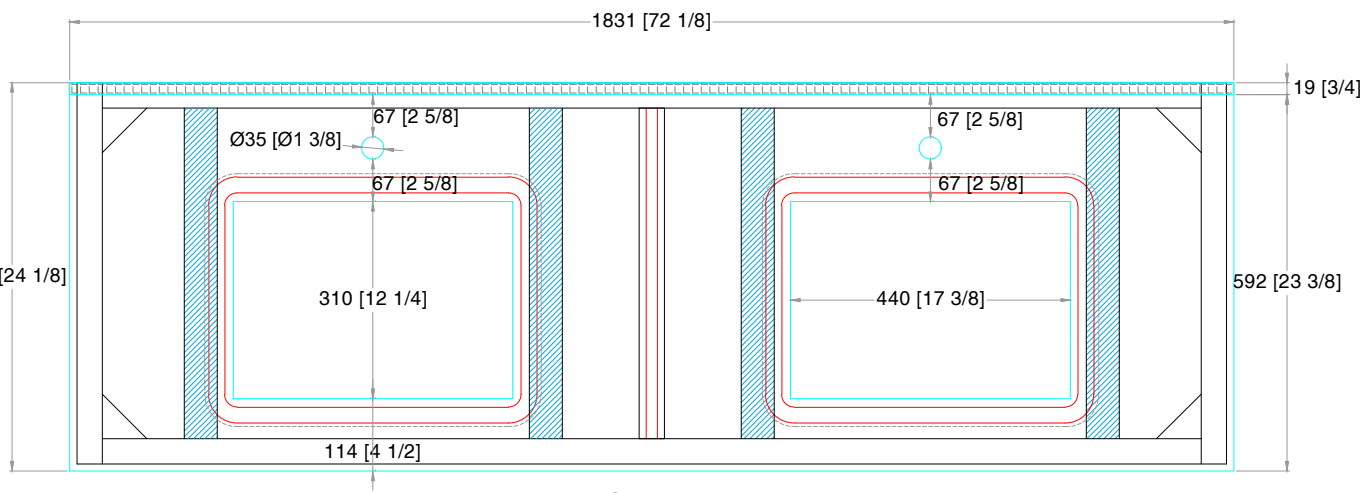

Y220225-23H
MIA Vanity Freestanding
 - **1.25" COUNTERTOP**
 L72"xW24"xH33"

TOP VIEW

FRONT VIEW

SIDE VIEW

TOP VIEW

DRAWER 1

DRAWER 2

DRAWER 3

FRONT VIEW

BACK VIEW

SIDE VIEW