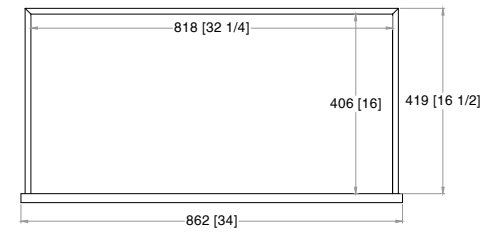

Y220225-23H
MIA Vanity Freestanding
 - **1.25" COUNTERTOP**
 L72"xW24"xH33"

TOP VIEW

FRONT VIEW

SIDE VIEW

TOP VIEW

DRAWER 1

DRAWER 2

DRAWER 3

FRONT VIEW

BACK VIEW

SIDE VIEW