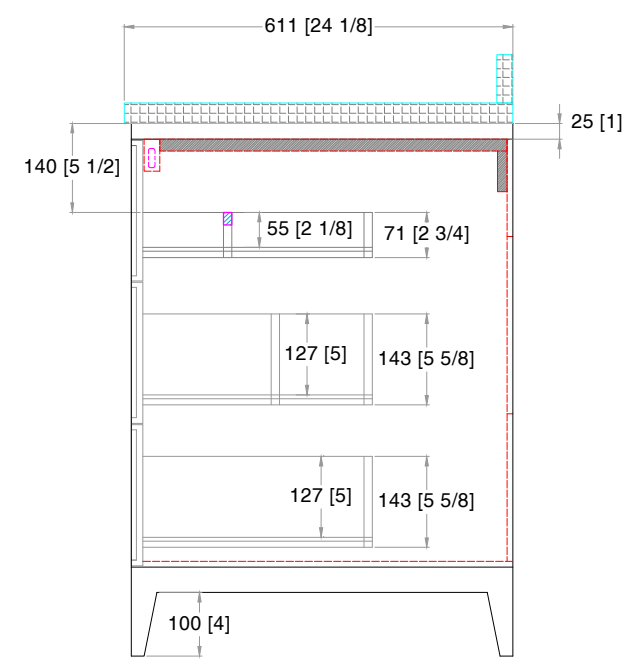

Y220225-23H
MIA Vanity Freestanding
 - **1.25" COUNTERTOP**
 L72"xW24"xH33"

TOP VIEW

FRONT VIEW

SIDE VIEW

TOP VIEW

DRAWER 1

DRAWER 2

DRAWER 3

FRONT VIEW

BACK VIEW

SIDE VIEW