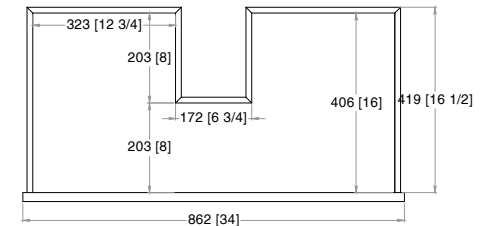

Y220225-23H
MIA Vanity Freestanding
 - **1.25" COUNTERTOP**
 L72"xW24"xH33"

TOP VIEW

FRONT VIEW

SIDE VIEW

TOP VIEW

DRAWER 1

DRAWER 2

DRAWER 3

FRONT VIEW

BACK VIEW

SIDE VIEW