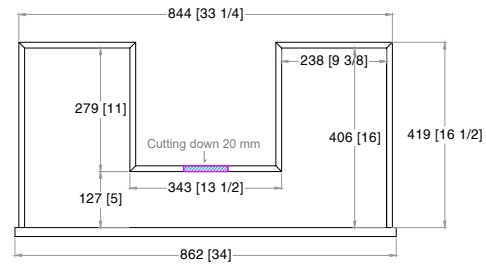

Y220225-23H
MIA Vanity Freestanding
 - **1.25" COUNTERTOP**
 L72"xW24"xH33"

TOP VIEW

FRONT VIEW

SIDE VIEW

TOP VIEW

DRAWER 1

DRAWER 2

DRAWER 3

FRONT VIEW

BACK VIEW

SIDE VIEW