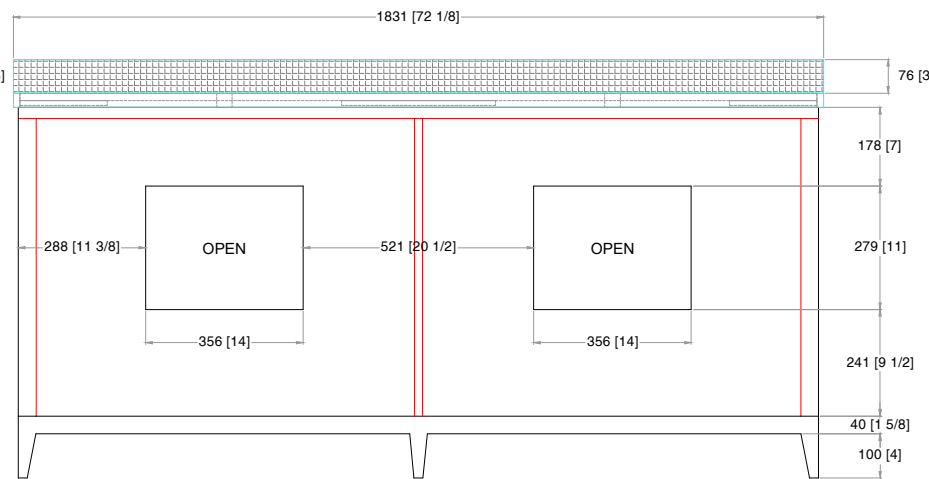

Y220225-23H
MIA Vanity Freestanding
 - **1.25" COUNTERTOP**
 L72"xW24"xH33"

TOP VIEW

FRONT VIEW

SIDE VIEW

TOP VIEW

DRAWER 1

DRAWER 2

DRAWER 3

FRONT VIEW

BACK VIEW

SIDE VIEW