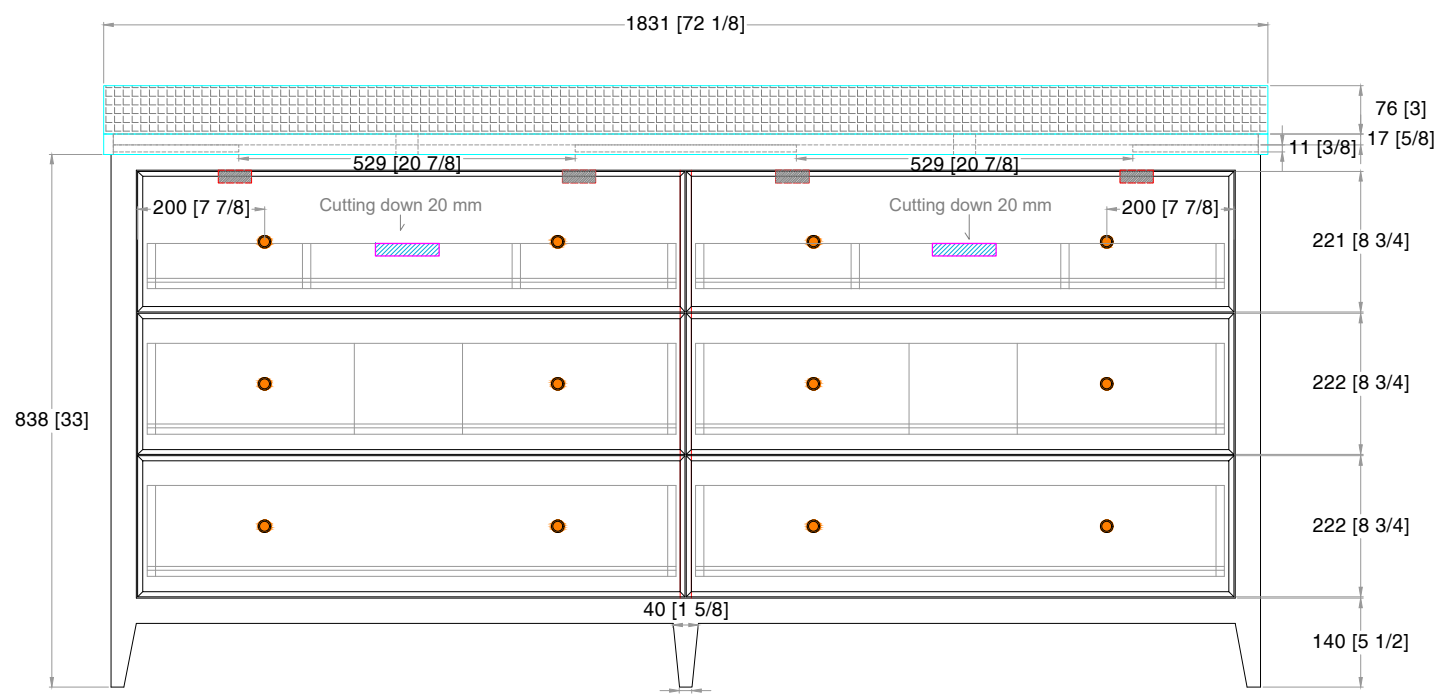

Y220225-23H
MIA Vanity Freestanding
 - **1.25" COUNTERTOP**
 L72"xW24"xH33"

TOP VIEW

FRONT VIEW

SIDE VIEW

TOP VIEW

DRAWER 1

DRAWER 2

DRAWER 3

FRONT VIEW

BACK VIEW

SIDE VIEW