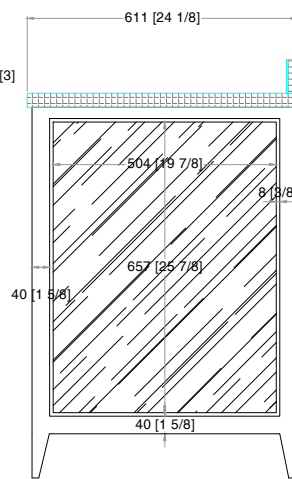

Y220225-23H
MIA Vanity Freestanding
 - **1.25" COUNTERTOP**
 L72"xW24"xH33"

TOP VIEW

FRONT VIEW

SIDE VIEW

TOP VIEW

DRAWER 1

DRAWER 2

DRAWER 3

FRONT VIEW

BACK VIEW

SIDE VIEW