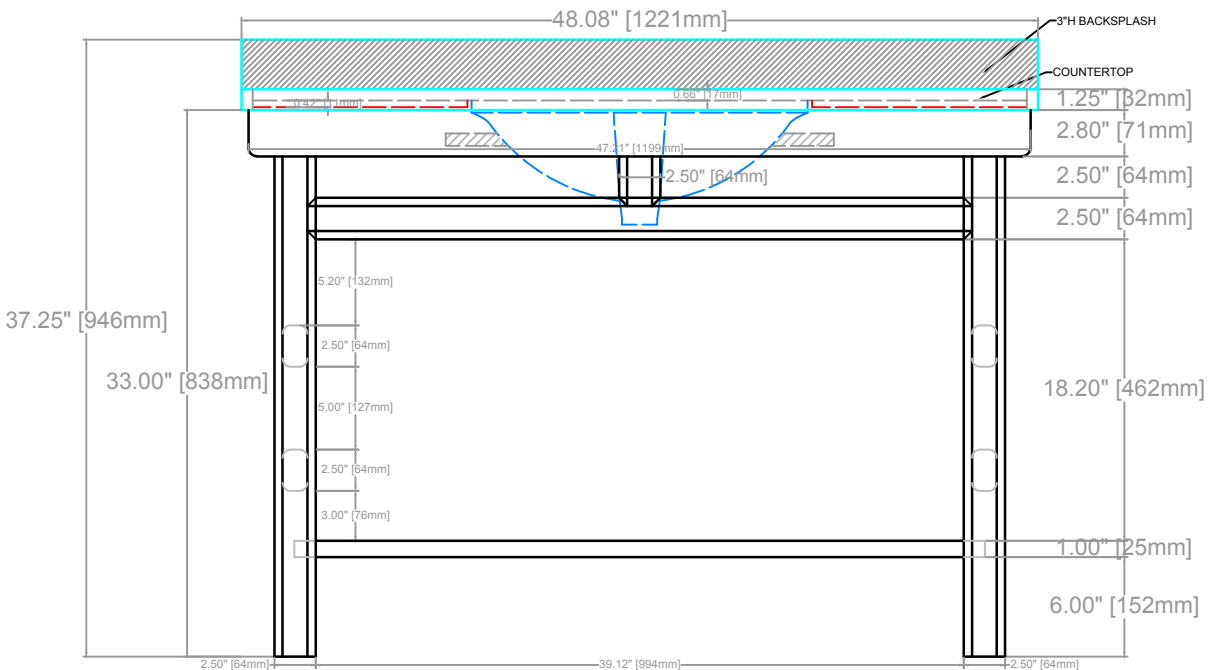

**MALACHI VANITY**  
**COUNTERTOP 1.25"**  
**VANITY BASE: 47.21"L x 23.61"W x 33"H**  
**VANITY OVERALL: 48.8"L x 24.04"W x 37.25"H**

TOP VIEW

FRONT VIEW

SIDE VIEW