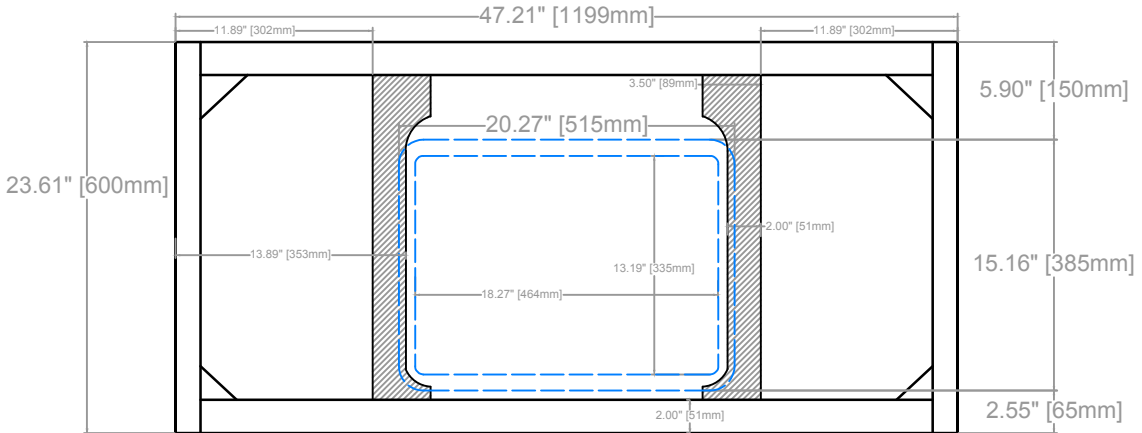

**MALACHI VANITY**  
**COUNTERTOP 1.25"**  
**VANITY BASE: 47.21"L x 23.61"W x 33"H**  
**VANITY OVERALL: 48.8"L x 24.04"W x 37.25"H**

TOP VIEW

FRONT VIEW

SIDE VIEW