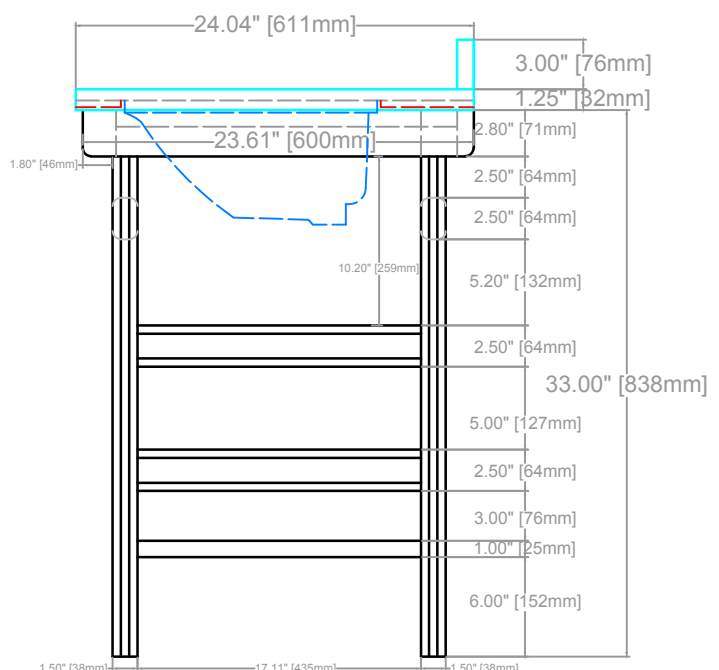

**MALACHI VANITY**  
**COUNTERTOP 1.25"**  
**VANITY BASE: 47.21"L x 23.61"W x 33"H**  
**VANITY OVERALL: 48.8"L x 24.04"W x 37.25"H**

TOP VIEW

FRONT VIEW

SIDE VIEW