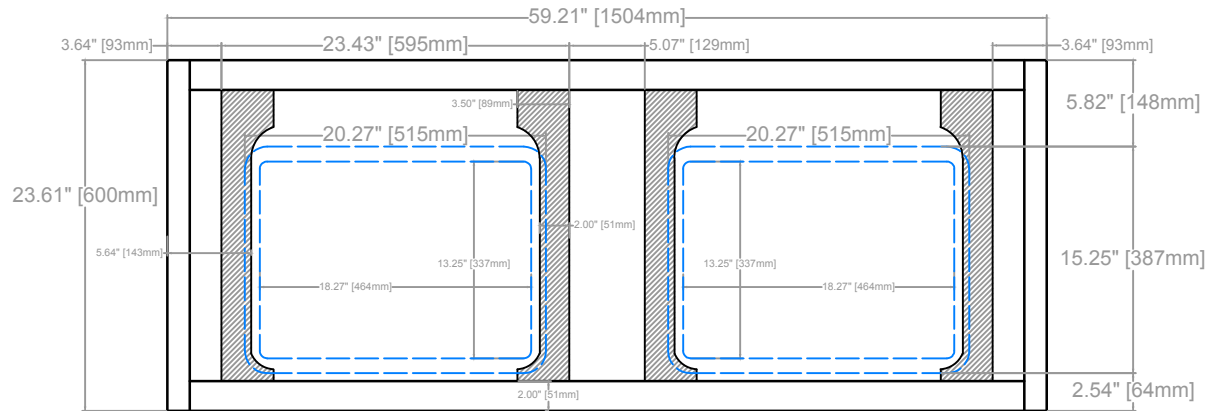

MALACHI VANITY
COUNTERTOP 1.25"
VANITY BASE: 59.21"L x 23.61"W x 33"H
VANITY OVERALL: 60.08"L x 24.04"W x 37.25"H

TOP VIEW

FRONT VIEW

SIDE VIEW