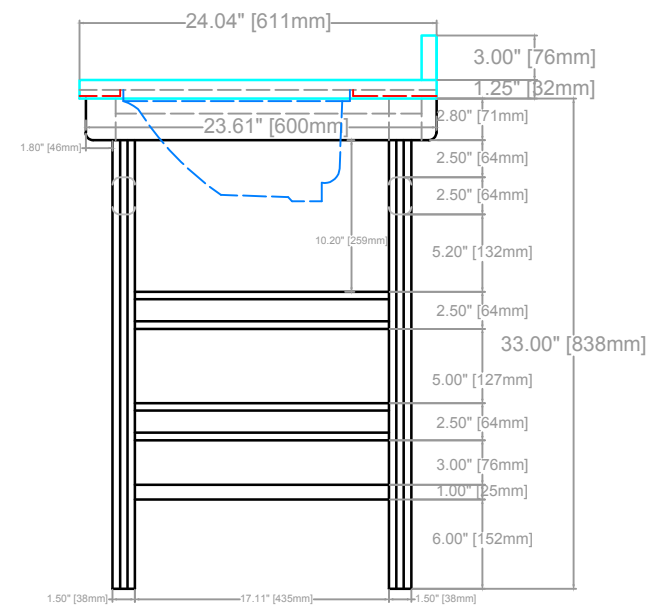

MALACHI VANITY
COUNTERTOP 1.25"
VANITY BASE: 59.21"L x 23.61"W x 33"H
VANITY OVERALL: 60.08"L x 24.04"W x 37.25"H

TOP VIEW

FRONT VIEW

SIDE VIEW