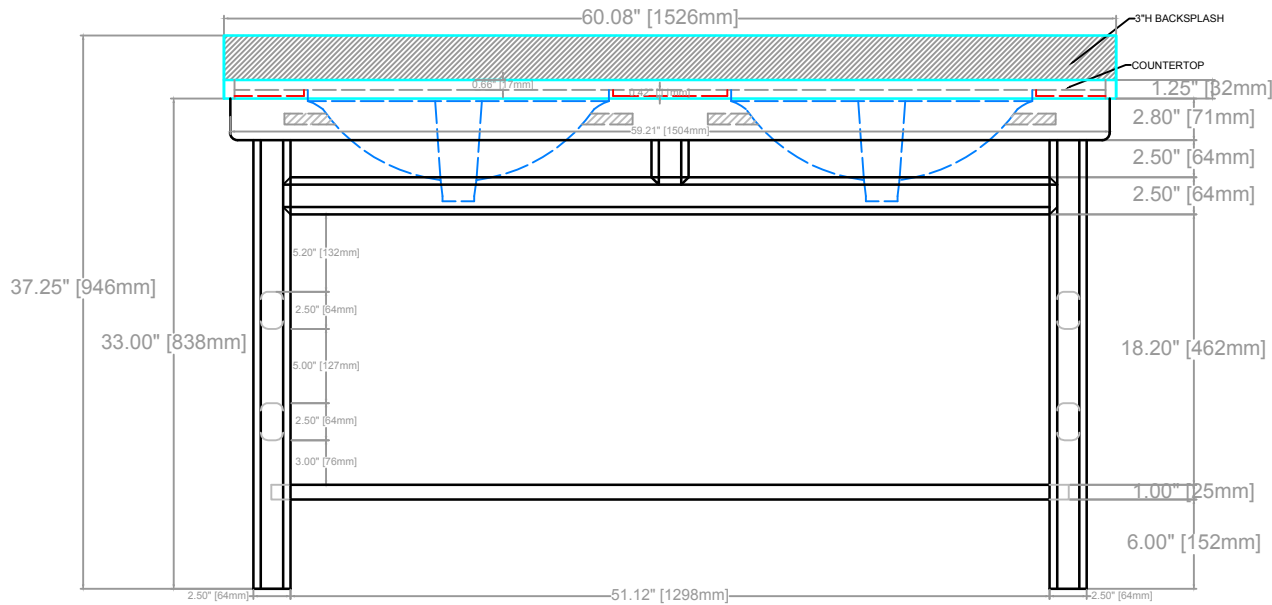

MALACHI VANITY
COUNTERTOP 1.25"
VANITY BASE: 59.21"L x 23.61"W x 33"H
VANITY OVERALL: 60.08"L x 24.04"W x 37.25"H

TOP VIEW

FRONT VIEW

SIDE VIEW