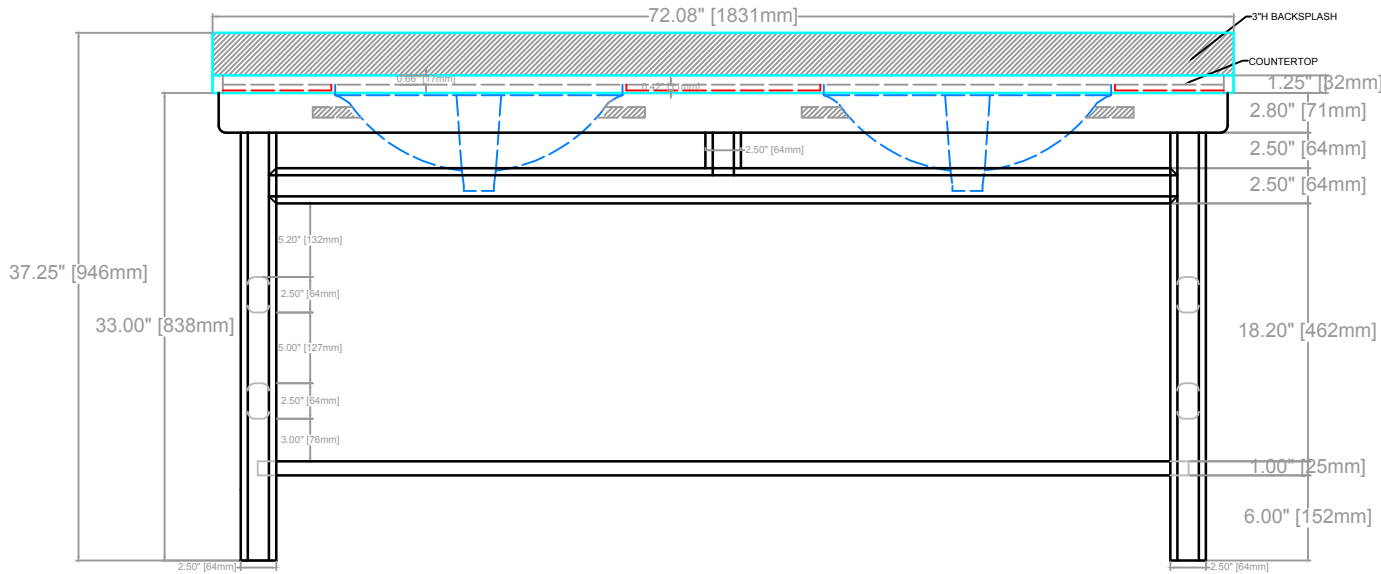

MALACHI VANITY
COUNTERTOP 1.25"
VANITY BASE: 71.21"L x 23.61"W x 33"H
VANITY OVERALL: 72.08"L x 24.04"W x 37.25"H

TOP VIEW

FRONT VIEW

SIDE VIEW