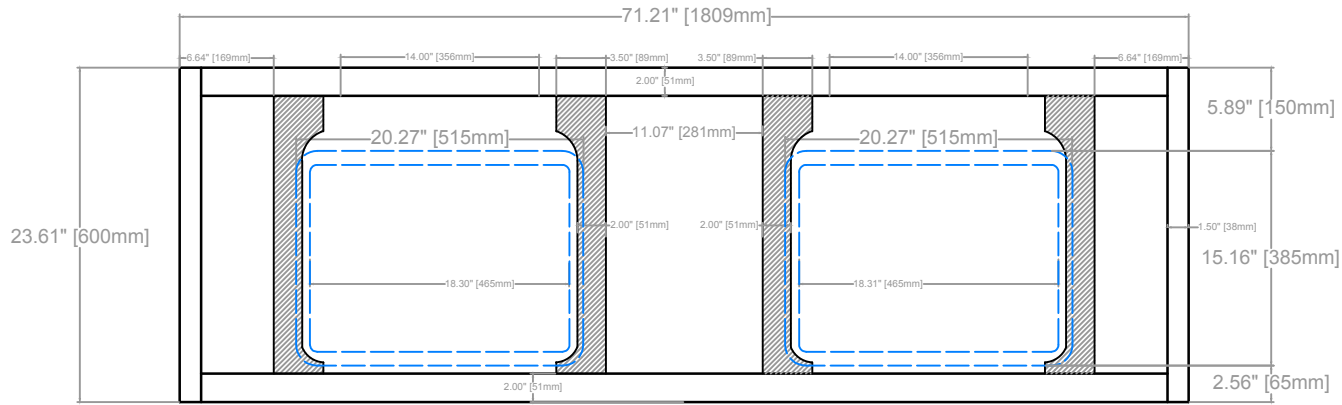

MALACHI VANITY
COUNTERTOP 1.25"
VANITY BASE: 71.21"L x 23.61"W x 33"H
VANITY OVERALL: 72.08"L x 24.04"W x 37.25"H

TOP VIEW

FRONT VIEW

SIDE VIEW