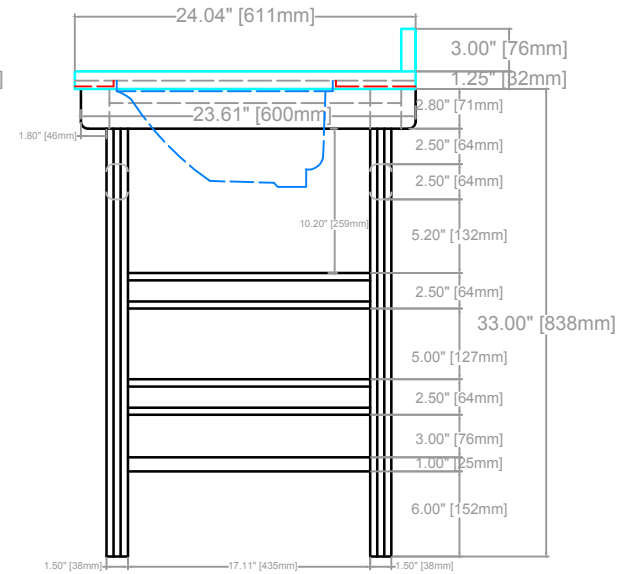

MALACHI VANITY
COUNTERTOP 1.25"
VANITY BASE: 71.21"L x 23.61"W x 33"H
VANITY OVERALL: 72.08"L x 24.04"W x 37.25"H

TOP VIEW

FRONT VIEW

SIDE VIEW