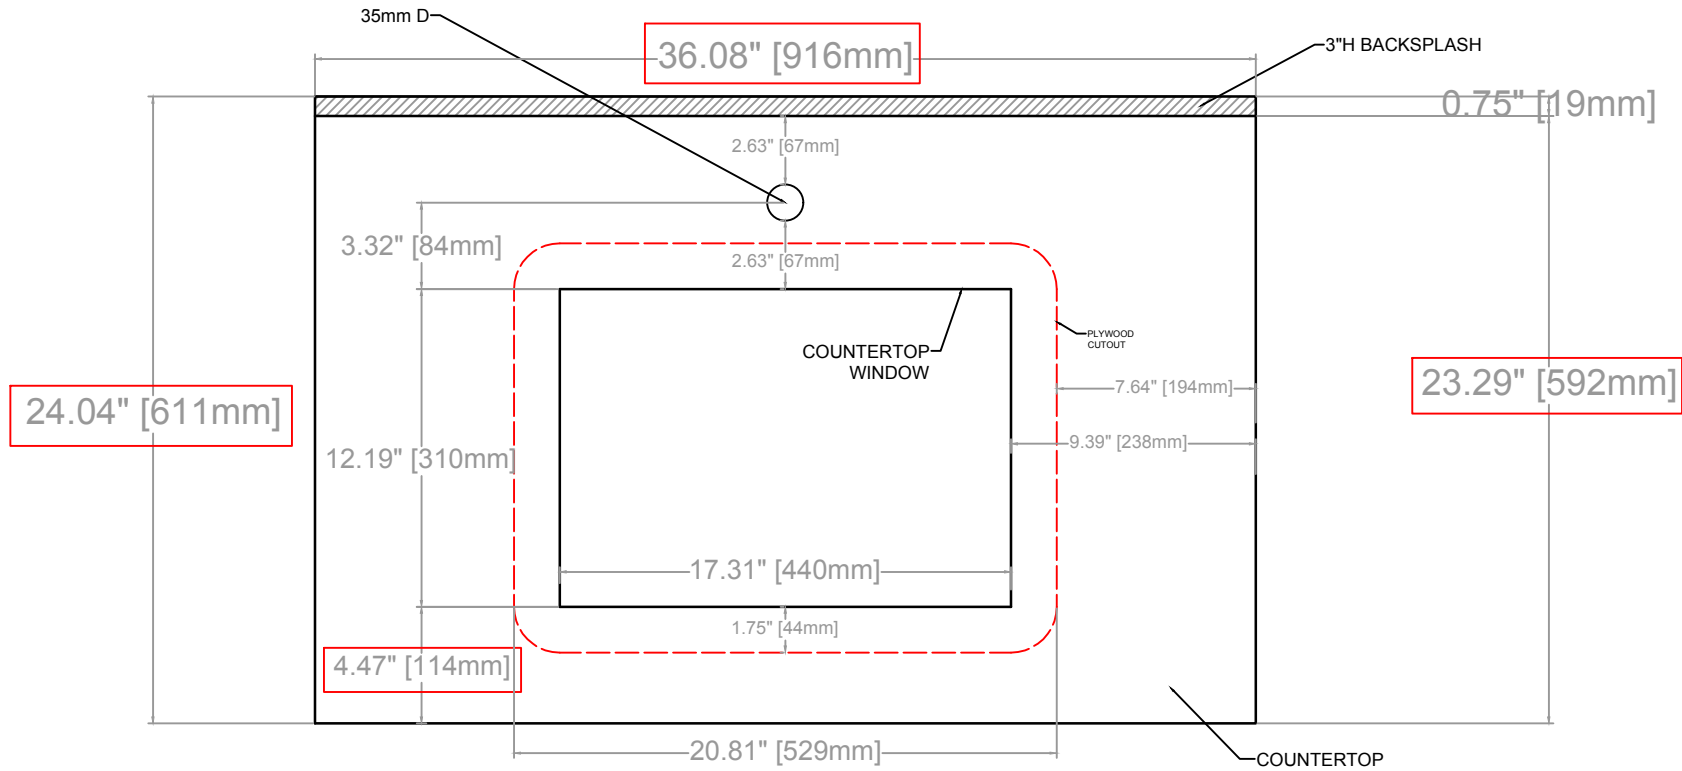

MARBLE SINGLE HOLE COUNTERTOP DRAWING
COUNTERTOP: 36.08" [960mm] L x 24.04" [611mm] W x 1.25" [32mm]H

TOP VIEW

FRONT VIEW