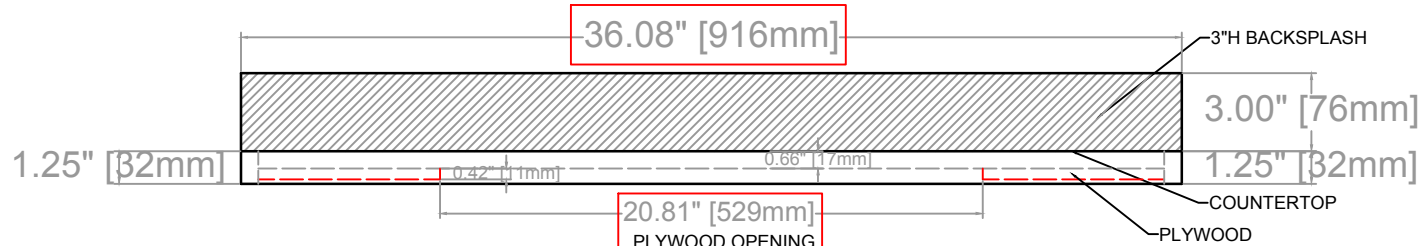

MARBLE SINGLE HOLE COUNTERTOP DRAWING
COUNTERTOP: 36.08" [960mm] L x 24.04" [611mm] W x 1.25" [32mm]H

TOP VIEW

FRONT VIEW