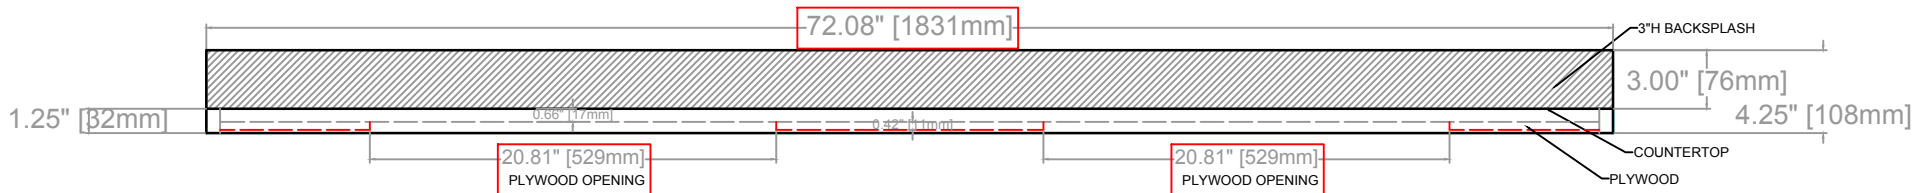

MARBLE SINGLE HOLE COUNTERTOP DRAWING
COUNTERTOP: 72.08" [1831mm] L x 24.04" [611mm] W x 1.25" [32mm] H

TOP VIEW

FRONT VIEW