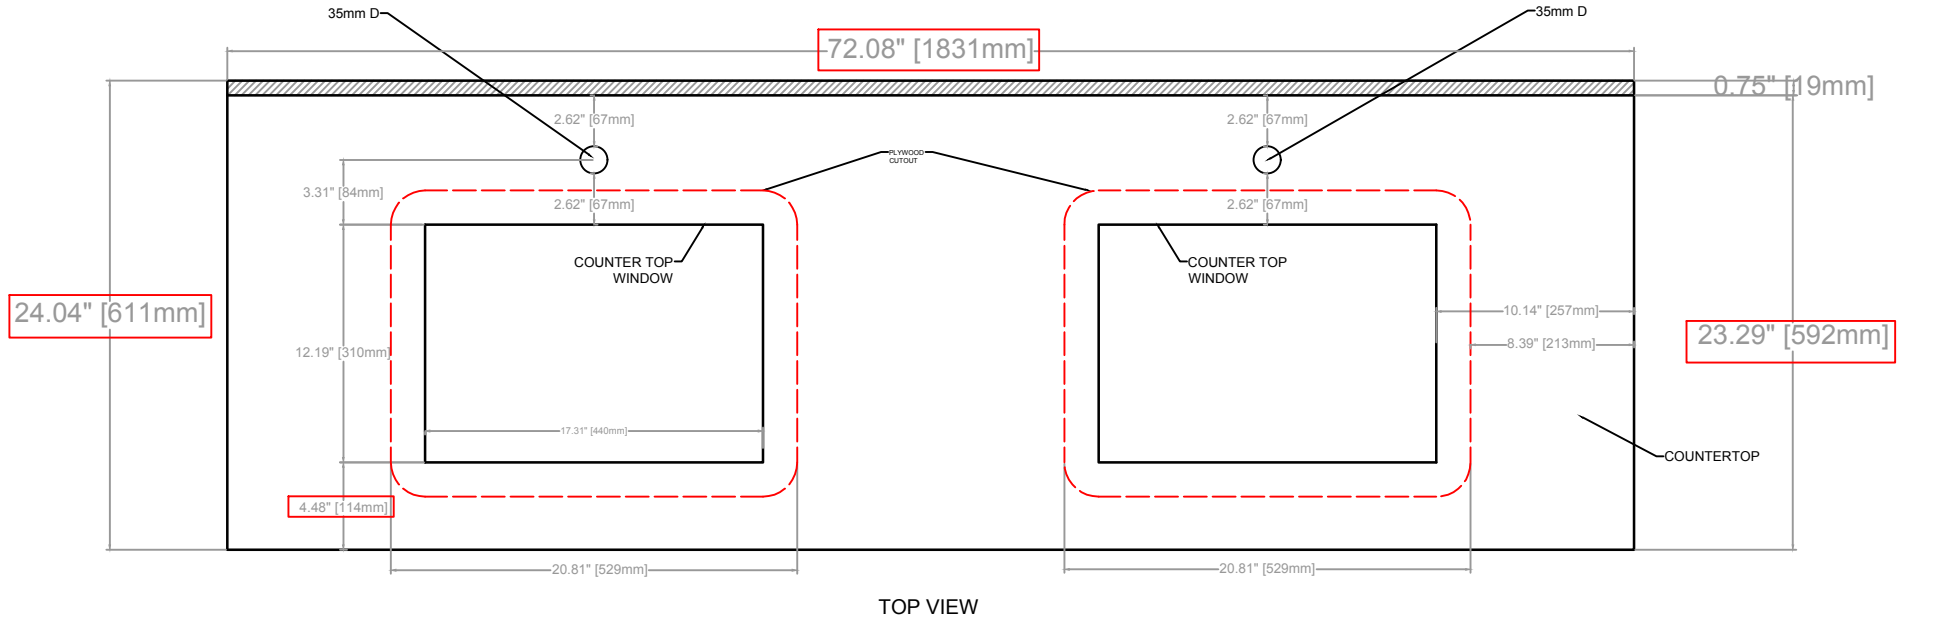

MARBLE SINGLE HOLE COUNTERTOP DRAWING
COUNTERTOP: 72.08" [1831mm] L x 24.04" [611mm] W x 1.25" [32mm] H

TOP VIEW

FRONT VIEW