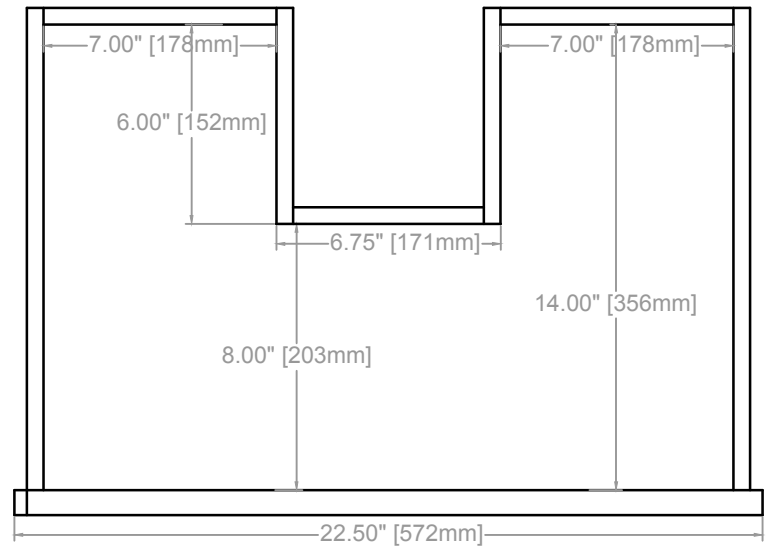

SORIN FLOATING VANITY
 COUNTERTOP 1.25"
 FLOATING VANITY BASE: 28"L x 22"W x 18"H
 FLEATING VANITY OVERALL: 28"L 22"W x 22.25"H

* DRILL/ SCREW HOLE FOR KNOBS: 4.75mm

SIDE VIEW

SORIN FLOATING VANITY
 COUNTERTOP 1.25"
 FLOATING VANITY BASE: 28"L x 22"W x 18"H
 FLOATING VANITY OVERALL: 28"L 22"W x 22.25"H

SORIN FLOATING VANITY
COUNTERTOP 1.25"
FLOATING VANITY BASE: 28"L x 22"W x 18"H
FLEATING VANITY OVERALL: 28"L 22"W x 22.25"H

DRAWER 1

DRAWER 2