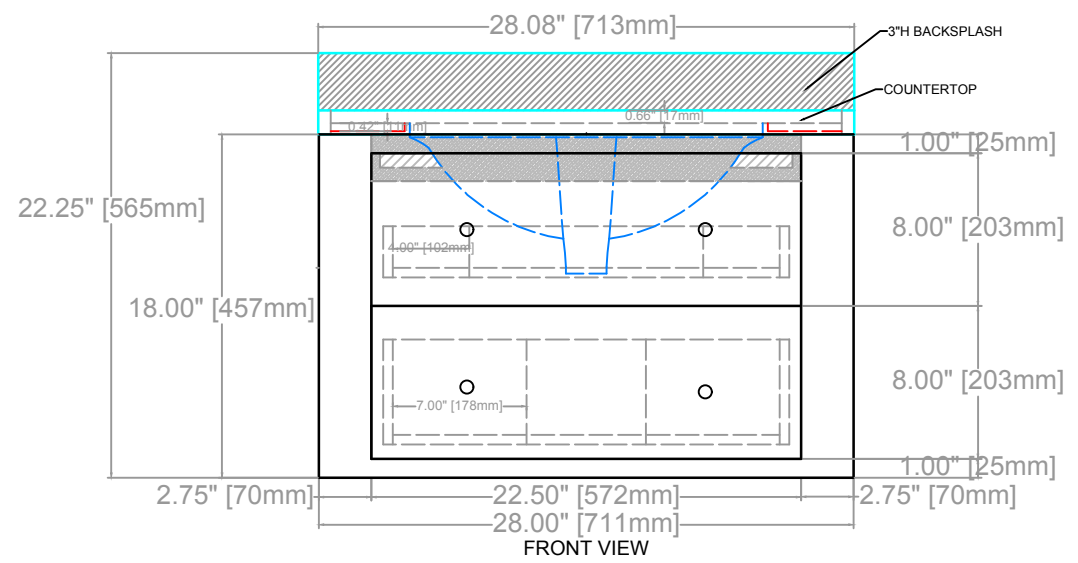

SORIN FLOATING VANITY
 COUNTERTOP 1.25"
 FLOATING VANITY BASE: 28"L x 22"W x 18"H
 FLEATING VANITY OVERALL: 28"L 22"W x 22.25"H

* DRILL/ SCREW HOLE FOR KNOBS: 4.75mm

SIDE VIEW

SORIN FLOATING VANITY
 COUNTERTOP 1.25"
 FLOATING VANITY BASE: 28"L x 22"W x 18"H
 FLOATING VANITY OVERALL: 28"L 22"W x 22.25"H

SORIN FLOATING VANITY
COUNTERTOP 1.25"
FLOATING VANITY BASE: 28"L x 22"W x 18"H
FLEATING VANITY OVERALL: 28"L 22"W x 22.25"H

DRAWER 1

DRAWER 2