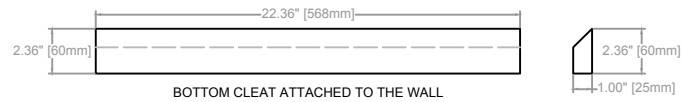

SORIN FLOATING VANITY
 COUNTERTOP 1.25"
 FLOATING VANITY BASE: 28"L x 22"W x 18"H
 FLEATING VANITY OVERALL: 28"L 22"W x 22.25"H

* DRILL/ SCREW HOLE FOR KNOBS: 4.75mm

SIDE VIEW

SORIN FLOATING VANITY
 COUNTERTOP 1.25"
 FLOATING VANITY BASE: 28"L x 22"W x 18"H
 FLOATING VANITY OVERALL: 28"L 22"W x 22.25"H

SORIN FLOATING VANITY
COUNTERTOP 1.25"
FLOATING VANITY BASE: 28"L x 22"W x 18"H
FLEATING VANITY OVERALL: 28"L 22"W x 22.25"H

DRAWER 1

DRAWER 2