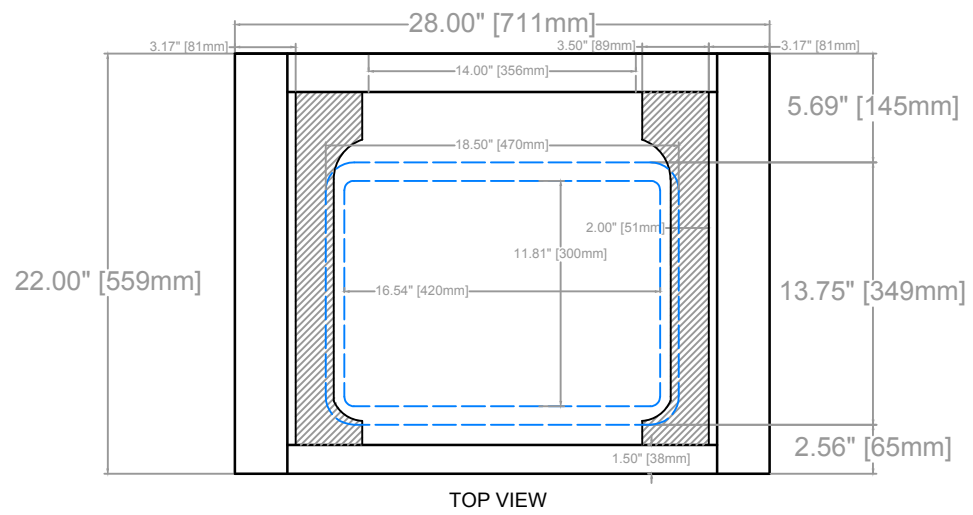

SORIN FLOATING VANITY
 COUNTERTOP 1.25"
 FLOATING VANITY BASE: 28"L x 22"W x 18"H
 FLEATING VANITY OVERALL: 28"L 22"W x 22.25"H

* DRILL/ SCREW HOLE FOR KNOBS: 4.75mm

SIDE VIEW

SORIN FLOATING VANITY
 COUNTERTOP 1.25"
 FLOATING VANITY BASE: 28"L x 22"W x 18"H
 FLOATING VANITY OVERALL: 28"L 22"W x 22.25"H

SORIN FLOATING VANITY
COUNTERTOP 1.25"
FLOATING VANITY BASE: 28"L x 22"W x 18"H
FLEATING VANITY OVERALL: 28"L 22"W x 22.25"H

DRAWER 1

DRAWER 2