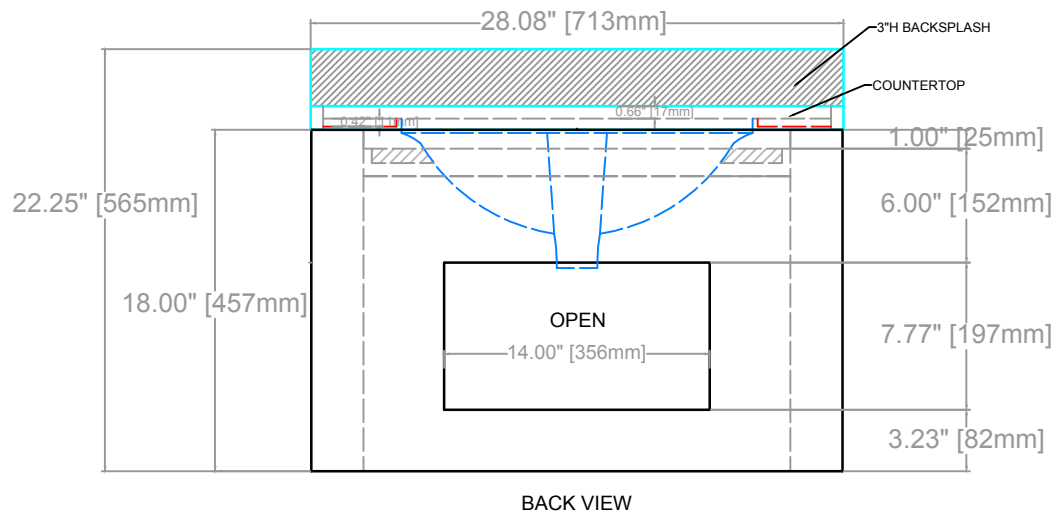

SORIN FLOATING VANITY
 COUNTERTOP 1.25"
 FLOATING VANITY BASE: 28"L x 22"W x 18"H
 FLEATING VANITY OVERALL: 28"L 22"W x 22.25"H

* DRILL/ SCREW HOLE FOR KNOBS: 4.75mm

SIDE VIEW

SORIN FLOATING VANITY
 COUNTERTOP 1.25"
 FLOATING VANITY BASE: 28"L x 22"W x 18"H
 FLOATING VANITY OVERALL: 28"L 22"W x 22.25"H

SORIN FLOATING VANITY
COUNTERTOP 1.25"
FLOATING VANITY BASE: 28"L x 22"W x 18"H
FLEATING VANITY OVERALL: 28"L 22"W x 22.25"H

DRAWER 1

DRAWER 2