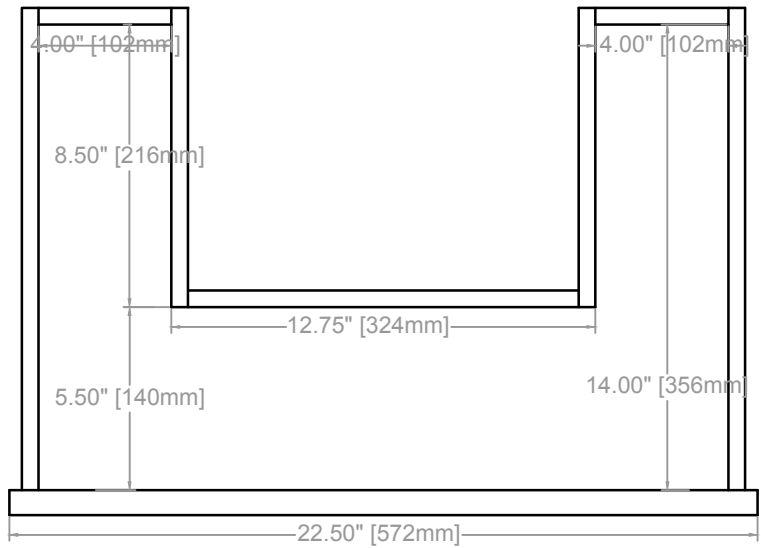

SORIN FLOATING VANITY
 COUNTERTOP 1.25"
 FLOATING VANITY BASE: 28"L x 22"W x 18"H
 FLEATING VANITY OVERALL: 28"L 22"W x 22.25"H

* DRILL/ SCREW HOLE FOR KNOBS: 4.75mm

SIDE VIEW

SORIN FLOATING VANITY
 COUNTERTOP 1.25"
 FLOATING VANITY BASE: 28"L x 22"W x 18"H
 FLOATING VANITY OVERALL: 28"L 22"W x 22.25"H

SORIN FLOATING VANITY
COUNTERTOP 1.25"
FLOATING VANITY BASE: 28"L x 22"W x 18"H
FLEATING VANITY OVERALL: 28"L 22"W x 22.25"H

DRAWER 1

DRAWER 2