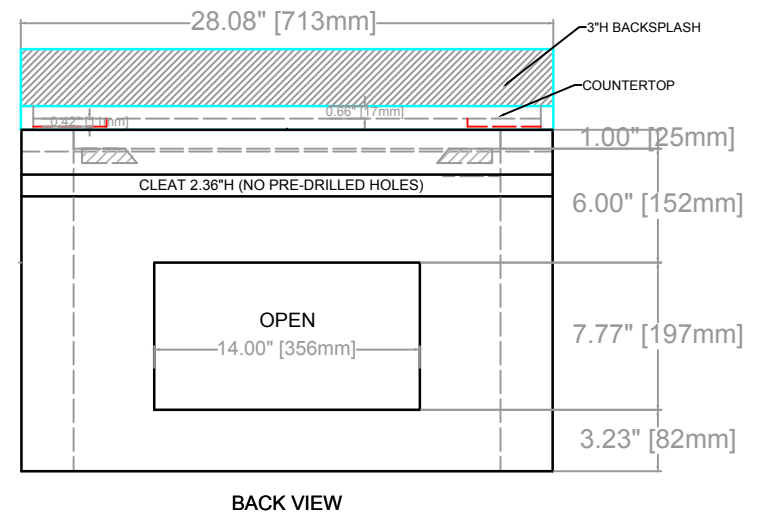

SORIN FLOATING VANITY
 COUNTERTOP 1.25"
 FLOATING VANITY BASE: 28"L x 22"W x 18"H
 FLEATING VANITY OVERALL: 28"L 22"W x 22.25"H

* DRILL/ SCREW HOLE FOR KNOBS: 4.75mm

SIDE VIEW

SORIN FLOATING VANITY
 COUNTERTOP 1.25"
 FLOATING VANITY BASE: 28"L x 22"W x 18"H
 FLOATING VANITY OVERALL: 28"L 22"W x 22.25"H

SORIN FLOATING VANITY
COUNTERTOP 1.25"
FLOATING VANITY BASE: 28"L x 22"W x 18"H
FLEATING VANITY OVERALL: 28"L 22"W x 22.25"H

DRAWER 1

DRAWER 2