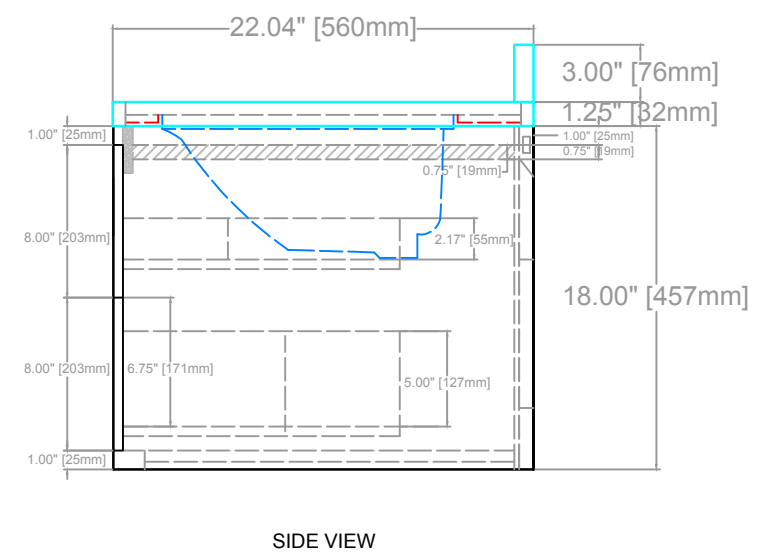

SORIN FLOATING VANITY
 COUNTERTOP 1.25"
 FLOATING VANITY BASE: 28"L x 22"W x 18"H
 FLEATING VANITY OVERALL: 28"L 22"W x 22.25"H

* DRILL/ SCREW HOLE FOR KNOBS: 4.75mm

SIDE VIEW

SORIN FLOATING VANITY
 COUNTERTOP 1.25"
 FLOATING VANITY BASE: 28"L x 22"W x 18"H
 FLOATING VANITY OVERALL: 28"L 22"W x 22.25"H

SORIN FLOATING VANITY
COUNTERTOP 1.25"
FLOATING VANITY BASE: 28"L x 22"W x 18"H
FLEATING VANITY OVERALL: 28"L 22"W x 22.25"H

DRAWER 1

DRAWER 2