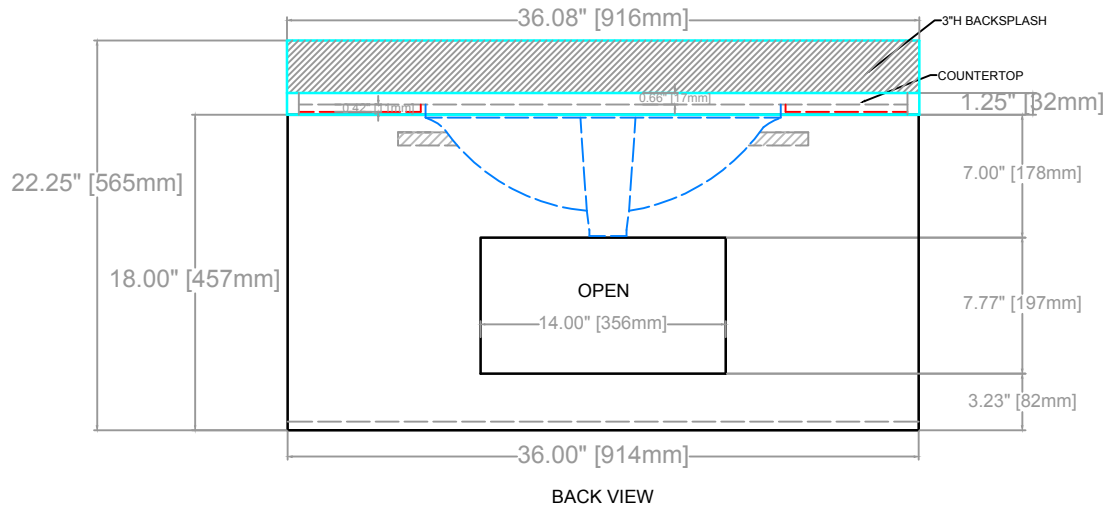

SORIN FLOATING VANITY  
 COUNTERTOP 1.25"  
 FLOATING VANITY BASE: 36"L x 24"W x 18"H  
 FLEATING VANITY OVERALL: 36"L 24"W x 22.25"H

TOP VIEW

FRONT VIEW

SIDE VIEW

**SORIN FLOATING VANITY**  
**COUNTERTOP 1.25"**  
**FLOATING VANITY BASE: 36"L x 24"W x 18"H**  
**FLOATING VANITY OVERALL: 36"L 24"W x 22.25"H**

SORIN FLOATING VANITY  
COUNTERTOP 1.25"  
FLOATING VANITY BASE: 36"L x 24"W x 18"H  
FLOATING VANITY OVERALL: 36"L 24"W x 22.25"H

DRAWER 1

DRAWER 2