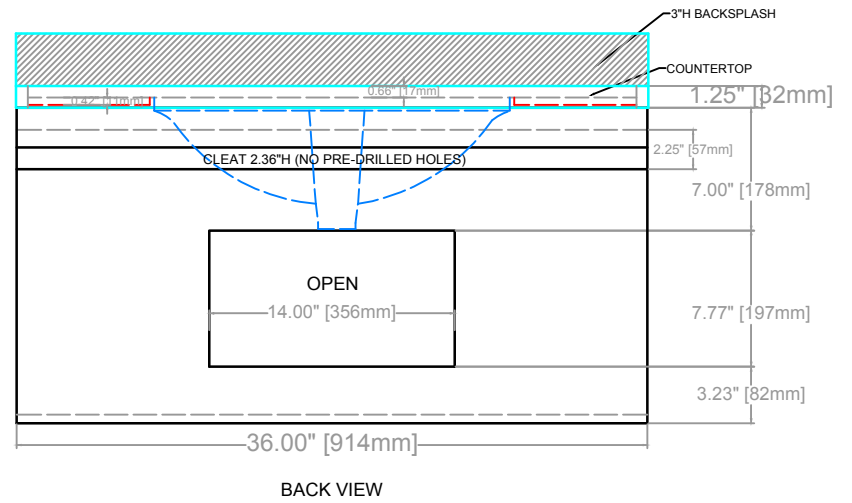

SORIN FLOATING VANITY  
 COUNTERTOP 1.25"  
 FLOATING VANITY BASE: 36"L x 24"W x 18"H  
 FLEATING VANITY OVERALL: 36"L 24"W x 22.25"H

TOP VIEW

FRONT VIEW

SIDE VIEW

**SORIN FLOATING VANITY**  
**COUNTERTOP 1.25"**  
**FLOATING VANITY BASE: 36"L x 24"W x 18"H**  
**FLOATING VANITY OVERALL: 36"L 24"W x 22.25"H**

SORIN FLOATING VANITY  
COUNTERTOP 1.25"  
FLOATING VANITY BASE: 36"L x 24"W x 18"H  
FLOATING VANITY OVERALL: 36"L 24"W x 22.25"H

DRAWER 1

DRAWER 2