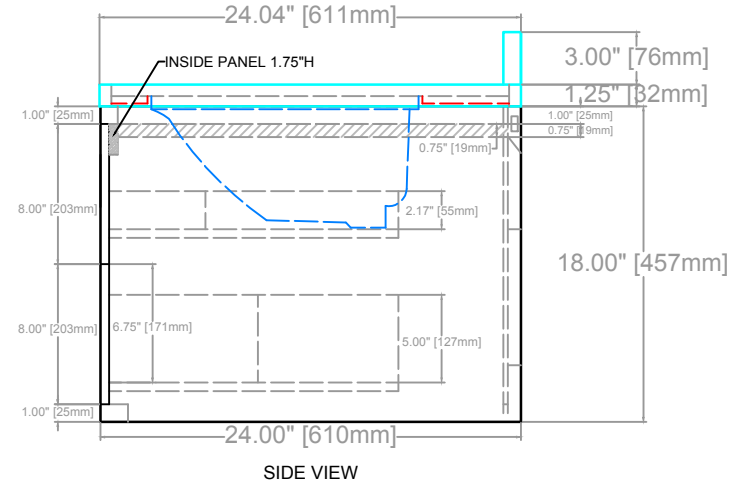

SORIN FLOATING VANITY  
 COUNTERTOP 1.25"  
 FLOATING VANITY BASE: 36"L x 24"W x 18"H  
 FLEATING VANITY OVERALL: 36"L 24"W x 22.25"H

TOP VIEW

FRONT VIEW

SIDE VIEW

**SORIN FLOATING VANITY**  
**COUNTERTOP 1.25"**  
**FLOATING VANITY BASE: 36"L x 24"W x 18"H**  
**FLOATING VANITY OVERALL: 36"L 24"W x 22.25"H**

SORIN FLOATING VANITY  
COUNTERTOP 1.25"  
FLOATING VANITY BASE: 36"L x 24"W x 18"H  
FLOATING VANITY OVERALL: 36"L 24"W x 22.25"H

DRAWER 1

DRAWER 2