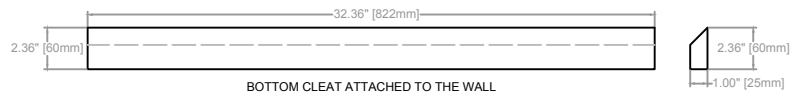

SORIN FLOATING VANITY  
 COUNTERTOP 1.25"  
 FLOATING VANITY BASE: 36"L x 24"W x 18"H  
 FLEATING VANITY OVERALL: 36"L 24"W x 22.25"H

TOP VIEW

FRONT VIEW

SIDE VIEW

**SORIN FLOATING VANITY**  
**COUNTERTOP 1.25"**  
**FLOATING VANITY BASE: 36"L x 24"W x 18"H**  
**FLOATING VANITY OVERALL: 36"L 24"W x 22.25"H**

SORIN FLOATING VANITY  
COUNTERTOP 1.25"  
FLOATING VANITY BASE: 36"L x 24"W x 18"H  
FLOATING VANITY OVERALL: 36"L 24"W x 22.25"H

DRAWER 1

DRAWER 2