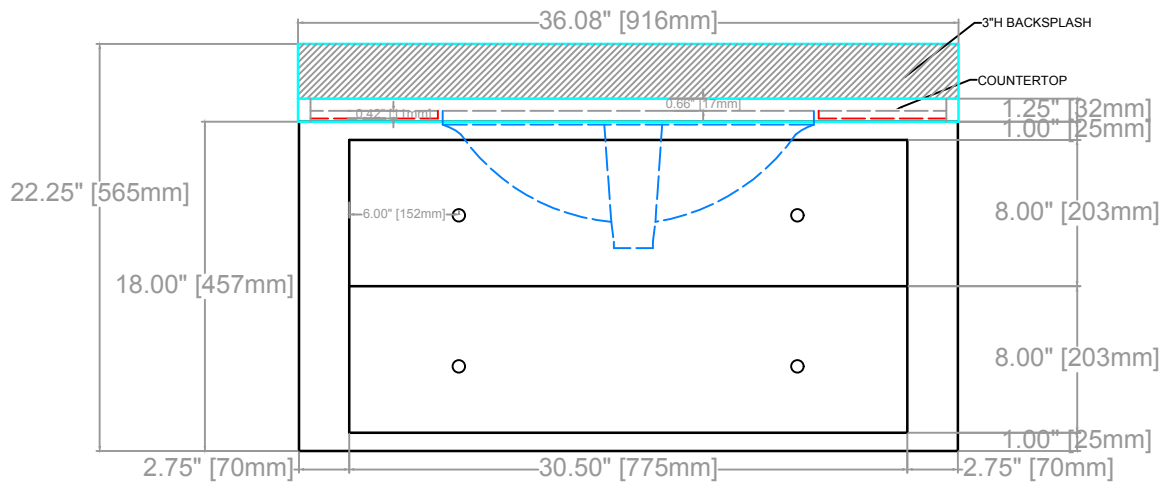

SORIN FLOATING VANITY  
 COUNTERTOP 1.25"  
 FLOATING VANITY BASE: 36"L x 24"W x 18"H  
 FLEATING VANITY OVERALL: 36"L 24"W x 22.25"H

TOP VIEW

FRONT VIEW

SIDE VIEW

**SORIN FLOATING VANITY**  
**COUNTERTOP 1.25"**  
**FLOATING VANITY BASE: 36"L x 24"W x 18"H**  
**FLOATING VANITY OVERALL: 36"L 24"W x 22.25"H**

SORIN FLOATING VANITY  
COUNTERTOP 1.25"  
FLOATING VANITY BASE: 36"L x 24"W x 18"H  
FLOATING VANITY OVERALL: 36"L 24"W x 22.25"H

DRAWER 1

DRAWER 2