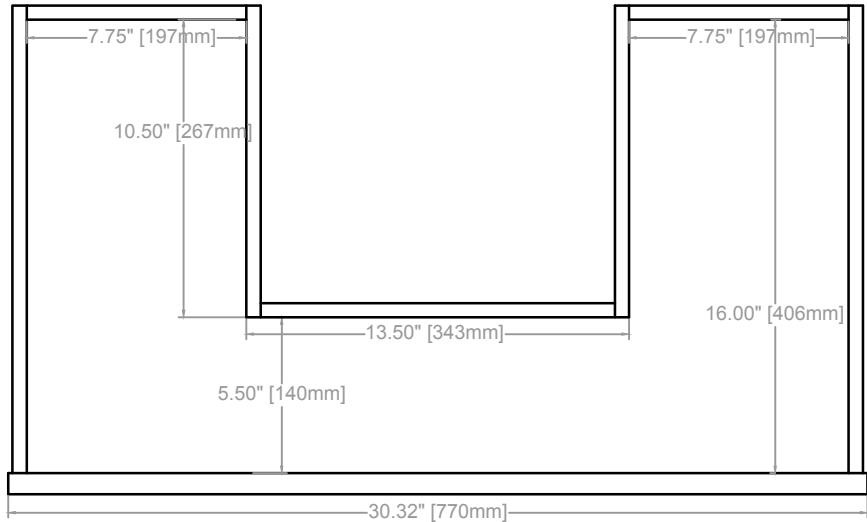

SORIN FLOATING VANITY  
 COUNTERTOP 1.25"  
 FLOATING VANITY BASE: 36"L x 24"W x 18"H  
 FLEATING VANITY OVERALL: 36"L 24"W x 22.25"H

TOP VIEW

FRONT VIEW

SIDE VIEW

**SORIN FLOATING VANITY**  
**COUNTERTOP 1.25"**  
**FLOATING VANITY BASE: 36"L x 24"W x 18"H**  
**FLOATING VANITY OVERALL: 36"L 24"W x 22.25"H**

SORIN FLOATING VANITY  
COUNTERTOP 1.25"  
FLOATING VANITY BASE: 36"L x 24"W x 18"H  
FLOATING VANITY OVERALL: 36"L 24"W x 22.25"H

DRAWER 1

DRAWER 2