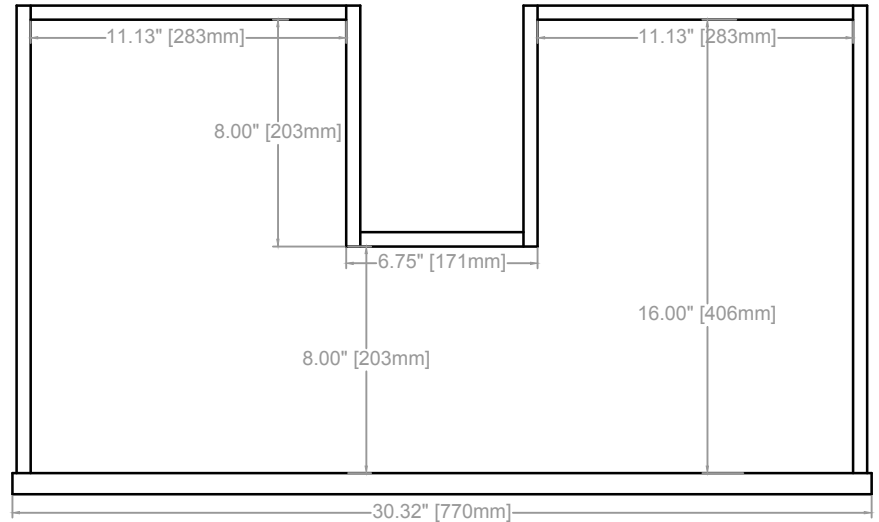

SORIN FLOATING VANITY  
 COUNTERTOP 1.25"  
 FLOATING VANITY BASE: 36"L x 24"W x 18"H  
 FLEATING VANITY OVERALL: 36"L 24"W x 22.25"H

TOP VIEW

FRONT VIEW

SIDE VIEW

**SORIN FLOATING VANITY**  
**COUNTERTOP 1.25"**  
**FLOATING VANITY BASE: 36"L x 24"W x 18"H**  
**FLOATING VANITY OVERALL: 36"L 24"W x 22.25"H**

SORIN FLOATING VANITY  
COUNTERTOP 1.25"  
FLOATING VANITY BASE: 36"L x 24"W x 18"H  
FLOATING VANITY OVERALL: 36"L 24"W x 22.25"H

DRAWER 1

DRAWER 2