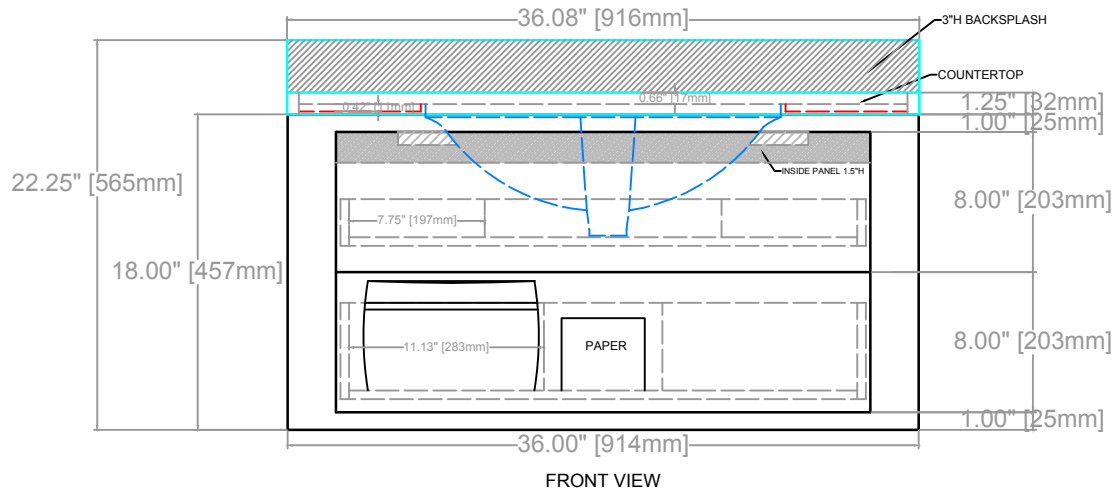

SORIN FLOATING VANITY  
 COUNTERTOP 1.25"  
 FLOATING VANITY BASE: 36"L x 24"W x 18"H  
 FLEATING VANITY OVERALL: 36"L 24"W x 22.25"H

TOP VIEW

FRONT VIEW

SIDE VIEW

**SORIN FLOATING VANITY**  
**COUNTERTOP 1.25"**  
**FLOATING VANITY BASE: 36"L x 24"W x 18"H**  
**FLOATING VANITY OVERALL: 36"L 24"W x 22.25"H**

SORIN FLOATING VANITY  
COUNTERTOP 1.25"  
FLOATING VANITY BASE: 36"L x 24"W x 18"H  
FLOATING VANITY OVERALL: 36"L 24"W x 22.25"H

DRAWER 1

DRAWER 2