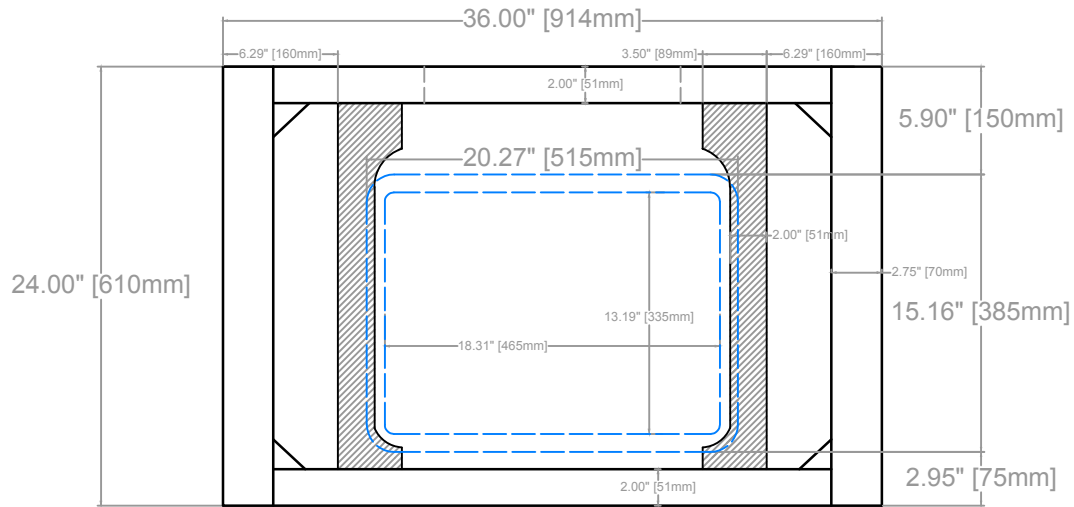

SORIN FLOATING VANITY  
 COUNTERTOP 1.25"  
 FLOATING VANITY BASE: 36"L x 24"W x 18"H  
 FLEATING VANITY OVERALL: 36"L 24"W x 22.25"H

TOP VIEW

FRONT VIEW

SIDE VIEW

**SORIN FLOATING VANITY**  
**COUNTERTOP 1.25"**  
**FLOATING VANITY BASE: 36"L x 24"W x 18"H**  
**FLOATING VANITY OVERALL: 36"L 24"W x 22.25"H**

SORIN FLOATING VANITY  
COUNTERTOP 1.25"  
FLOATING VANITY BASE: 36"L x 24"W x 18"H  
FLOATING VANITY OVERALL: 36"L 24"W x 22.25"H

DRAWER 1

DRAWER 2