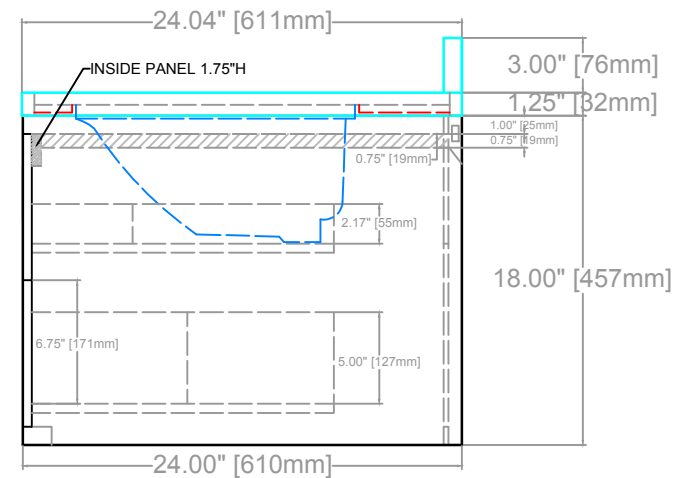

SORIN FLOATING VANITY  
 COUNTERTOP 1.25"  
 FLOATING VANITY BASE: 36"L x 24"W x 18"H  
 FLEATING VANITY OVERALL: 36"L 24"W x 22.25"H

TOP VIEW

FRONT VIEW

SIDE VIEW

**SORIN FLOATING VANITY**  
**COUNTERTOP 1.25"**  
**FLOATING VANITY BASE: 36"L x 24"W x 18"H**  
**FLOATING VANITY OVERALL: 36"L 24"W x 22.25"H**

SORIN FLOATING VANITY  
COUNTERTOP 1.25"  
FLOATING VANITY BASE: 36"L x 24"W x 18"H  
FLOATING VANITY OVERALL: 36"L 24"W x 22.25"H

DRAWER 1

DRAWER 2