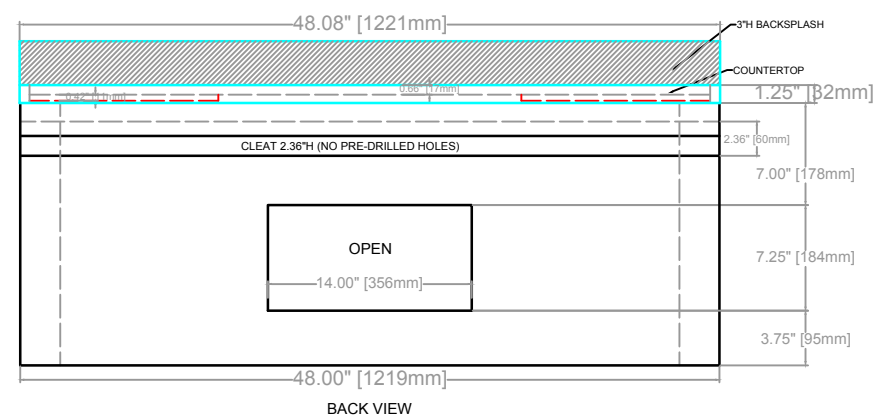

SORIN FLOATING VANITY  
 COUNTERTOP 1.25"  
 VANITY BASE: 48"L x 24"W x 18"H  
 VANITY OVERALL: 48"L x 24"W x 22.25"H

TOP VIEW

FRONT VIEW

SIDE VIEW

**SORIN FLOATING VANITY**  
**COUNTERTOP 1.25"**  
**VANITY BASE: 48"L x 24"W x 18"H**  
**VANITY OVERALL: 48"L x 24"W x 22.25"H**

SORIN FLOATING VANITY  
COUNTERTOP 1.25"  
VANITY BASE: 48"L x 24"W x 18"H  
VANITY OVERALL: 48"L x 24"W x 22.25"H

DRAWER 1

DRAWER 2