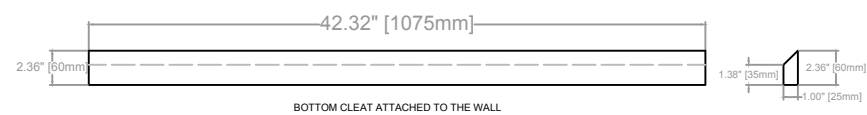

SORIN FLOATING VANITY  
 COUNTERTOP 1.25"  
 VANITY BASE: 48"L x 24"W x 18"H  
 VANITY OVERALL: 48"L x 24"W x 22.25"H

TOP VIEW

FRONT VIEW

SIDE VIEW

**SORIN FLOATING VANITY**  
**COUNTERTOP 1.25"**  
**VANITY BASE: 48"L x 24"W x 18"H**  
**VANITY OVERALL: 48"L x 24"W x 22.25"H**

SORIN FLOATING VANITY  
COUNTERTOP 1.25"  
VANITY BASE: 48"L x 24"W x 18"H  
VANITY OVERALL: 48"L x 24"W x 22.25"H

DRAWER 1

DRAWER 2