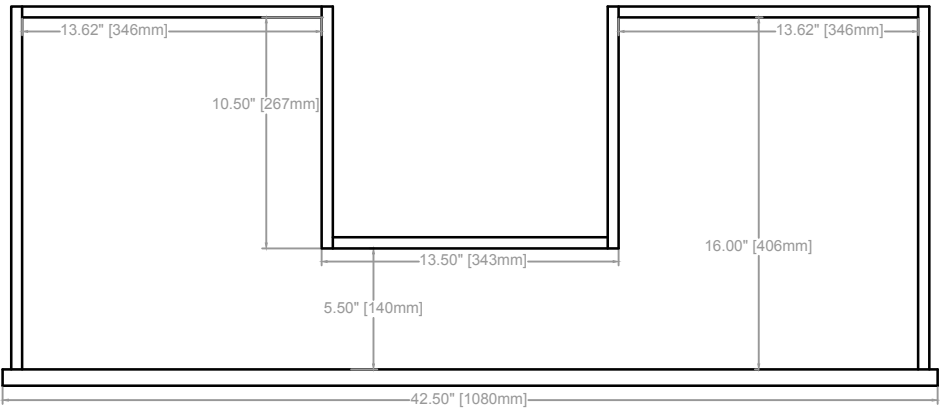

SORIN FLOATING VANITY  
 COUNTERTOP 1.25"  
 VANITY BASE: 48"L x 24"W x 18"H  
 VANITY OVERALL: 48"L x 24"W x 22.25"H

TOP VIEW

FRONT VIEW

SIDE VIEW

**SORIN FLOATING VANITY**  
**COUNTERTOP 1.25"**  
**VANITY BASE: 48"L x 24"W x 18"H**  
**VANITY OVERALL: 48"L x 24"W x 22.25"H**

SORIN FLOATING VANITY  
COUNTERTOP 1.25"  
VANITY BASE: 48"L x 24"W x 18"H  
VANITY OVERALL: 48"L x 24"W x 22.25"H

DRAWER 1

DRAWER 2