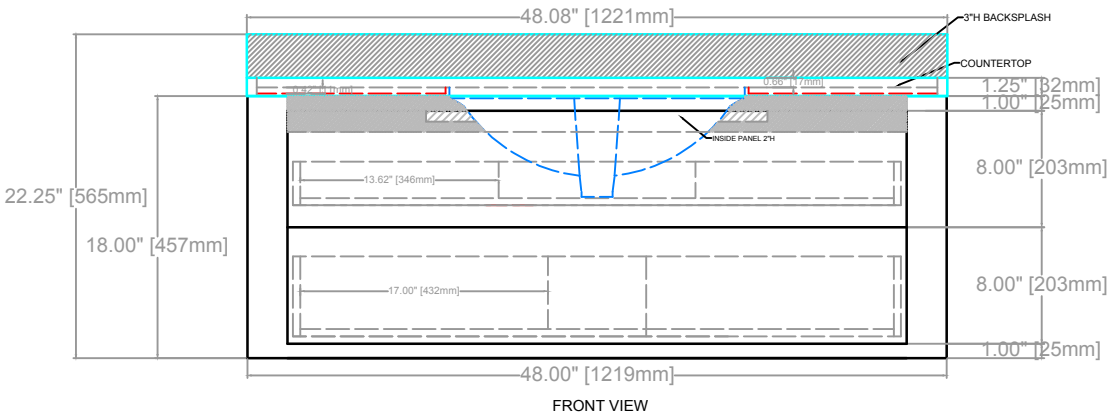

SORIN FLOATING VANITY  
 COUNTERTOP 1.25"  
 VANITY BASE: 48"L x 24"W x 18"H  
 VANITY OVERALL: 48"L x 24"W x 22.25"H

TOP VIEW

FRONT VIEW

SIDE VIEW

**SORIN FLOATING VANITY**  
**COUNTERTOP 1.25"**  
**VANITY BASE: 48"L x 24"W x 18"H**  
**VANITY OVERALL: 48"L x 24"W x 22.25"H**

SORIN FLOATING VANITY  
COUNTERTOP 1.25"  
VANITY BASE: 48"L x 24"W x 18"H  
VANITY OVERALL: 48"L x 24"W x 22.25"H

DRAWER 1

DRAWER 2