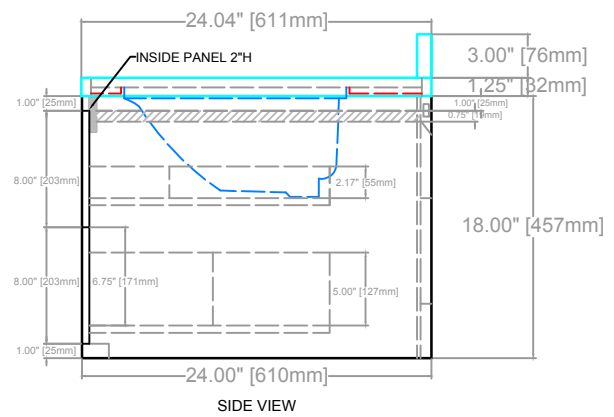

SORIN FLOATING VANITY  
 COUNTERTOP 1.25"  
 VANITY BASE: 48"L x 24"W x 18"H  
 VANITY OVERALL: 48"L x 24"W x 22.25"H

TOP VIEW

FRONT VIEW

SIDE VIEW

**SORIN FLOATING VANITY**  
**COUNTERTOP 1.25"**  
**VANITY BASE: 48"L x 24"W x 18"H**  
**VANITY OVERALL: 48"L x 24"W x 22.25"H**

SORIN FLOATING VANITY  
COUNTERTOP 1.25"  
VANITY BASE: 48"L x 24"W x 18"H  
VANITY OVERALL: 48"L x 24"W x 22.25"H

DRAWER 1

DRAWER 2