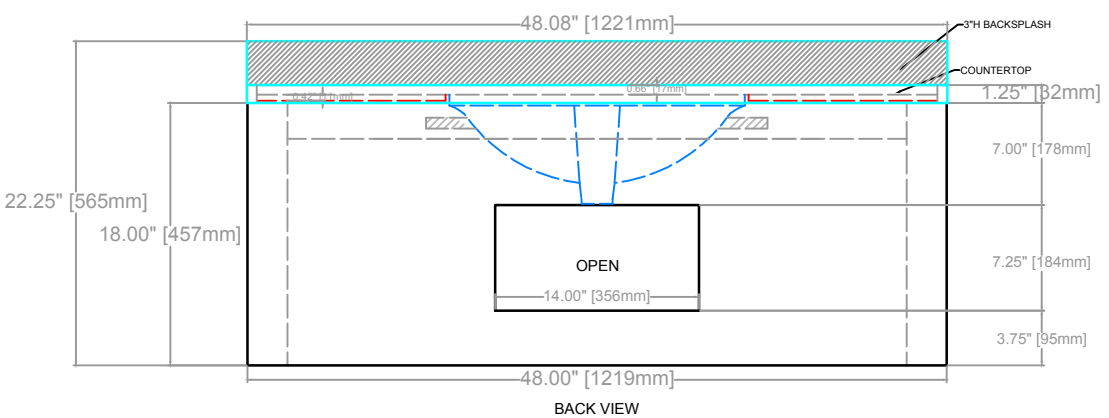

SORIN FLOATING VANITY  
 COUNTERTOP 1.25"  
 VANITY BASE: 48"L x 24"W x 18"H  
 VANITY OVERALL: 48"L x 24"W x 22.25"H

TOP VIEW

FRONT VIEW

SIDE VIEW

**SORIN FLOATING VANITY**  
**COUNTERTOP 1.25"**  
**VANITY BASE: 48"L x 24"W x 18"H**  
**VANITY OVERALL: 48"L x 24"W x 22.25"H**

SORIN FLOATING VANITY  
COUNTERTOP 1.25"  
VANITY BASE: 48"L x 24"W x 18"H  
VANITY OVERALL: 48"L x 24"W x 22.25"H

DRAWER 1

DRAWER 2