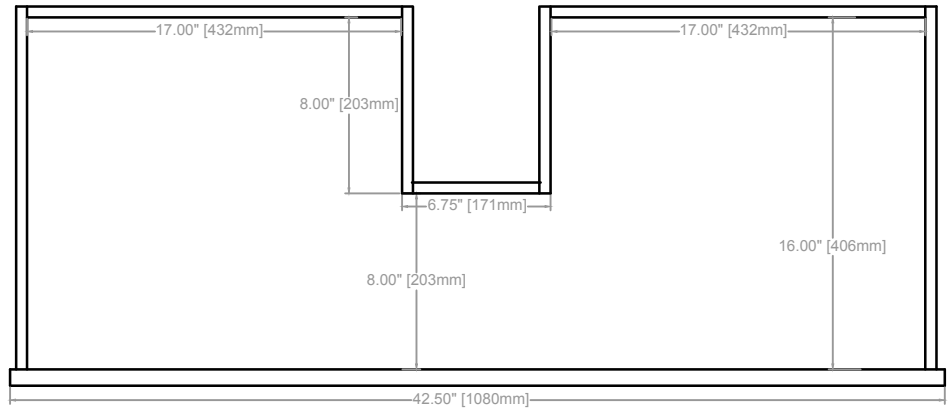

SORIN FLOATING VANITY  
 COUNTERTOP 1.25"  
 VANITY BASE: 48"L x 24"W x 18"H  
 VANITY OVERALL: 48"L x 24"W x 22.25"H

TOP VIEW

FRONT VIEW

SIDE VIEW

**SORIN FLOATING VANITY**  
**COUNTERTOP 1.25"**  
**VANITY BASE: 48"L x 24"W x 18"H**  
**VANITY OVERALL: 48"L x 24"W x 22.25"H**

SORIN FLOATING VANITY  
COUNTERTOP 1.25"  
VANITY BASE: 48"L x 24"W x 18"H  
VANITY OVERALL: 48"L x 24"W x 22.25"H

DRAWER 1

DRAWER 2