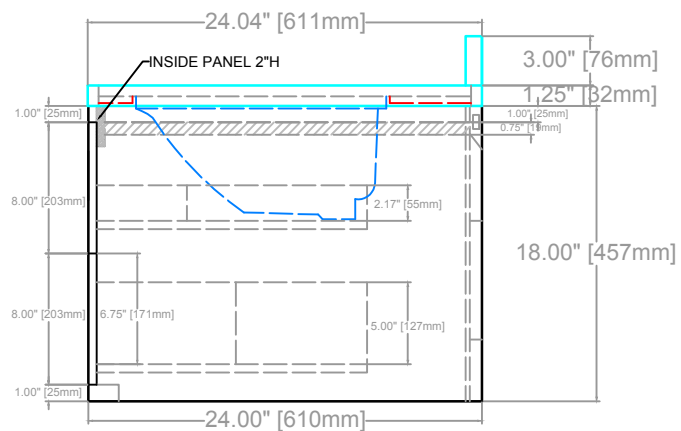

SORIN FLOATING VANITY  
 COUNTERTOP 1.25"  
 VANITY BASE: 48"L x 24"W x 18"H  
 VANITY OVERALL: 48"L x 24"W x 22.25"H

TOP VIEW

FRONT VIEW

SIDE VIEW

**SORIN FLOATING VANITY**  
**COUNTERTOP 1.25"**  
**VANITY BASE: 48"L x 24"W x 18"H**  
**VANITY OVERALL: 48"L x 24"W x 22.25"H**

SORIN FLOATING VANITY  
COUNTERTOP 1.25"  
VANITY BASE: 48"L x 24"W x 18"H  
VANITY OVERALL: 48"L x 24"W x 22.25"H

DRAWER 1

DRAWER 2