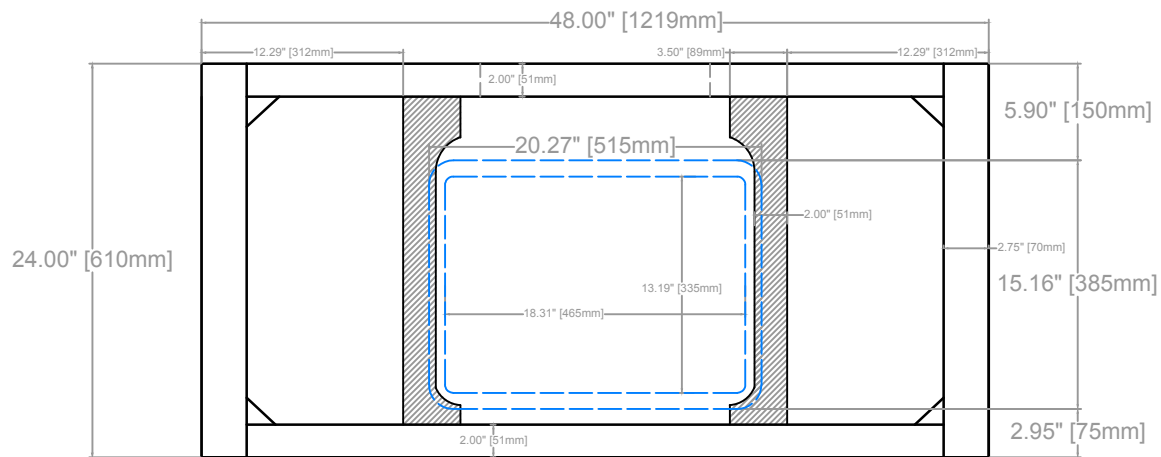

SORIN FLOATING VANITY  
 COUNTERTOP 1.25"  
 VANITY BASE: 48"L x 24"W x 18"H  
 VANITY OVERALL: 48"L x 24"W x 22.25"H

TOP VIEW

FRONT VIEW

SIDE VIEW

**SORIN FLOATING VANITY**  
**COUNTERTOP 1.25"**  
**VANITY BASE: 48"L x 24"W x 18"H**  
**VANITY OVERALL: 48"L x 24"W x 22.25"H**

SORIN FLOATING VANITY  
COUNTERTOP 1.25"  
VANITY BASE: 48"L x 24"W x 18"H  
VANITY OVERALL: 48"L x 24"W x 22.25"H

DRAWER 1

DRAWER 2