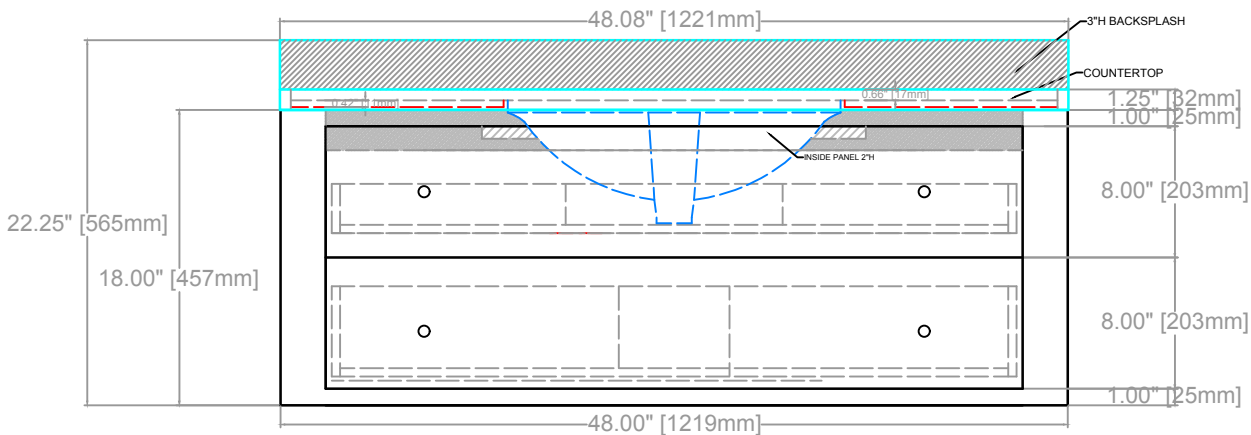

SORIN FLOATING VANITY  
 COUNTERTOP 1.25"  
 VANITY BASE: 48"L x 24"W x 18"H  
 VANITY OVERALL: 48"L x 24"W x 22.25"H

TOP VIEW

FRONT VIEW

SIDE VIEW

**SORIN FLOATING VANITY**  
**COUNTERTOP 1.25"**  
**VANITY BASE: 48"L x 24"W x 18"H**  
**VANITY OVERALL: 48"L x 24"W x 22.25"H**

SORIN FLOATING VANITY  
COUNTERTOP 1.25"  
VANITY BASE: 48"L x 24"W x 18"H  
VANITY OVERALL: 48"L x 24"W x 22.25"H

DRAWER 1

DRAWER 2