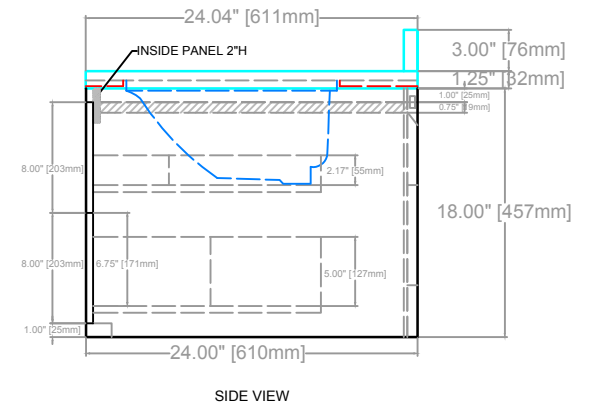

SORIN FLOATING VANITY
 COUNTERTOP 1.25"
 VANITY BASE: 72"L x 24"W x 18"H
 VANITY OVERALL: 72"L x 24"W x 22.25"H

SORIN FLOATING VANITY
COUNTERTOP 1.25"
VANITY BASE: 72"L x 24"W x 18"H
VANITY OVERALL: 72"L x 24"W x 22.25"H

SORIN FLOATING VANITY
COUNTERTOP 1.25"
VANITY BASE: 72"L x 24"W x 18"H
VANITY OVERALL: 72"L x 24"W x 22.25"H