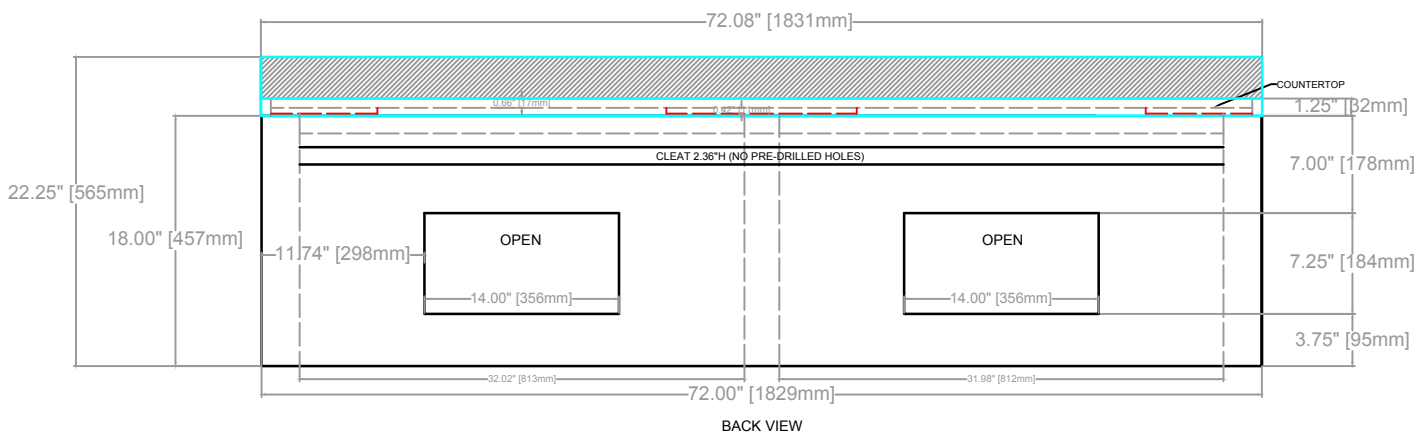

SORIN FLOATING VANITY
 COUNTERTOP 1.25"
 VANITY BASE: 72"L x 24"W x 18"H
 VANITY OVERALL: 72"L x 24"W x 22.25"H

SORIN FLOATING VANITY
COUNTERTOP 1.25"
VANITY BASE: 72"L x 24"W x 18"H
VANITY OVERALL: 72"L x 24"W x 22.25"H

SORIN FLOATING VANITY
COUNTERTOP 1.25"
VANITY BASE: 72"L x 24"W x 18"H
VANITY OVERALL: 72"L x 24"W x 22.25"H