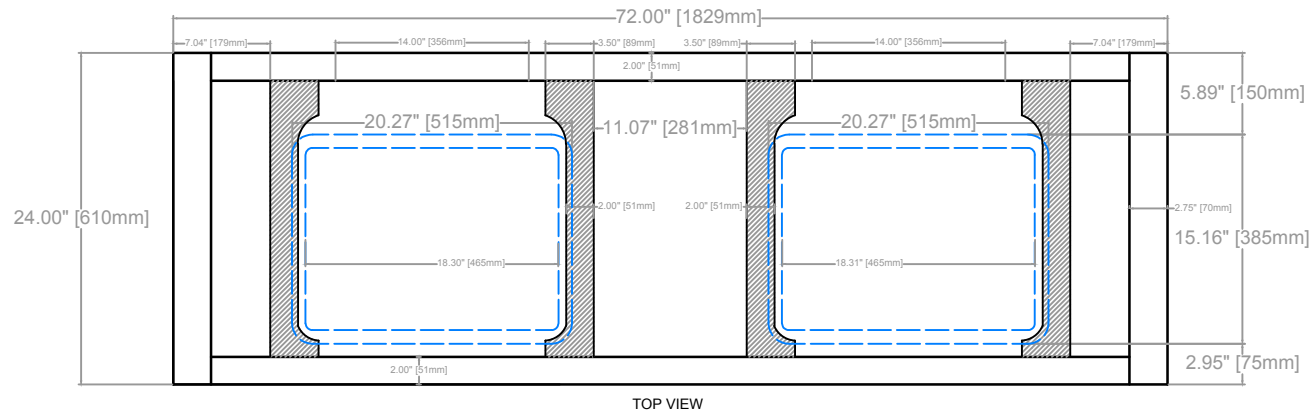

SORIN FLOATING VANITY
 COUNTERTOP 1.25"
 VANITY BASE: 72"L x 24"W x 18"H
 VANITY OVERALL: 72"L x 24"W x 22.25"H

SORIN FLOATING VANITY
COUNTERTOP 1.25"
VANITY BASE: 72"L x 24"W x 18"H
VANITY OVERALL: 72"L x 24"W x 22.25"H

SORIN FLOATING VANITY
COUNTERTOP 1.25"
VANITY BASE: 72"L x 24"W x 18"H
VANITY OVERALL: 72"L x 24"W x 22.25"H