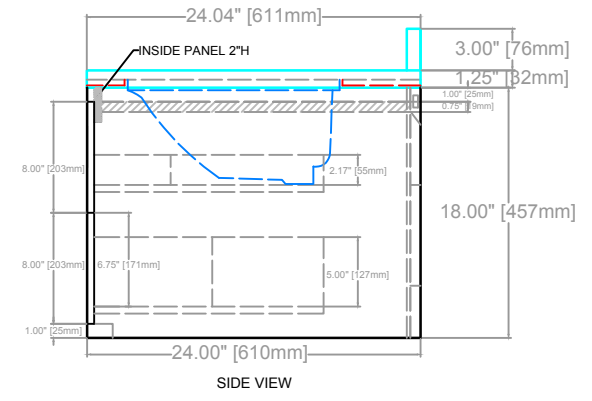

SORIN FLOATING VANITY
 COUNTERTOP 1.25"
 VANITY BASE: 72"L x 24"W x 18"H
 VANITY OVERALL: 72"L x 24"W x 22.25"H

SORIN FLOATING VANITY
COUNTERTOP 1.25"
VANITY BASE: 72"L x 24"W x 18"H
VANITY OVERALL: 72"L x 24"W x 22.25"H

SORIN FLOATING VANITY
COUNTERTOP 1.25"
VANITY BASE: 72"L x 24"W x 18"H
VANITY OVERALL: 72"L x 24"W x 22.25"H