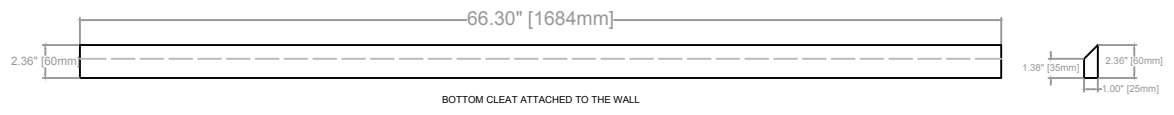

SORIN FLOATING VANITY
 COUNTERTOP 1.25"
 VANITY BASE: 72"L x 24"W x 18"H
 VANITY OVERALL: 72"L x 24"W x 22.25"H

SORIN FLOATING VANITY
COUNTERTOP 1.25"
VANITY BASE: 72"L x 24"W x 18"H
VANITY OVERALL: 72"L x 24"W x 22.25"H

SORIN FLOATING VANITY
COUNTERTOP 1.25"
VANITY BASE: 72"L x 24"W x 18"H
VANITY OVERALL: 72"L x 24"W x 22.25"H