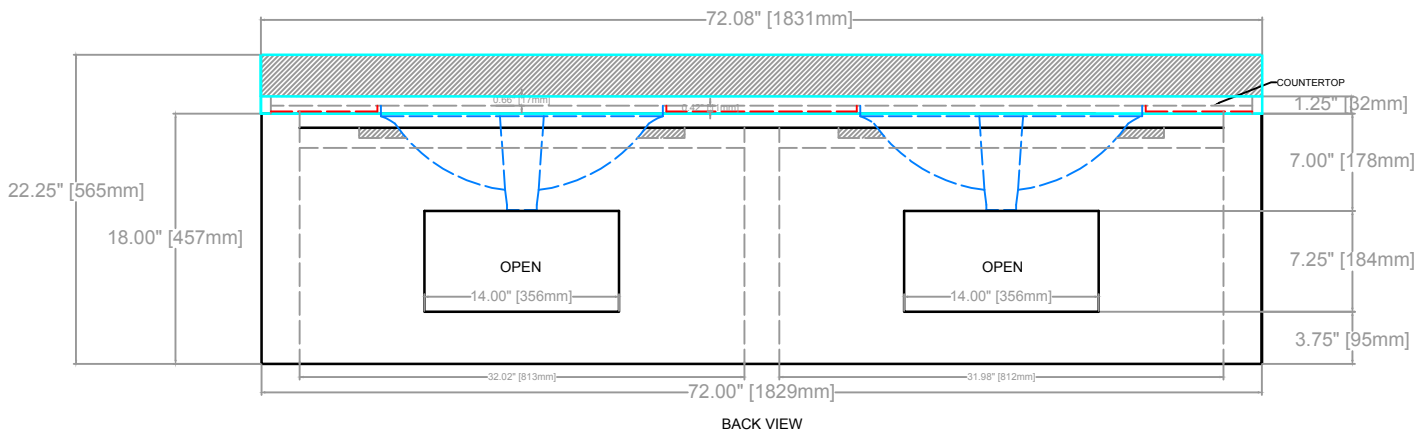

SORIN FLOATING VANITY
 COUNTERTOP 1.25"
 VANITY BASE: 72"L x 24"W x 18"H
 VANITY OVERALL: 72"L x 24"W x 22.25"H

SORIN FLOATING VANITY
COUNTERTOP 1.25"
VANITY BASE: 72"L x 24"W x 18"H
VANITY OVERALL: 72"L x 24"W x 22.25"H

SORIN FLOATING VANITY
COUNTERTOP 1.25"
VANITY BASE: 72"L x 24"W x 18"H
VANITY OVERALL: 72"L x 24"W x 22.25"H