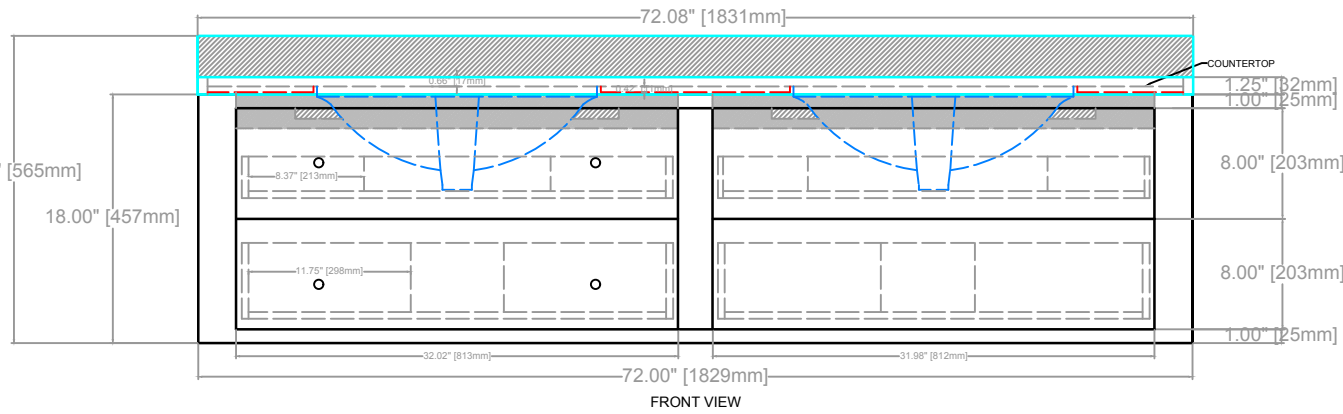

SORIN FLOATING VANITY
 COUNTERTOP 1.25"
 VANITY BASE: 72"L x 24"W x 18"H
 VANITY OVERALL: 72"L x 24"W x 22.25"H

SORIN FLOATING VANITY
COUNTERTOP 1.25"
VANITY BASE: 72"L x 24"W x 18"H
VANITY OVERALL: 72"L x 24"W x 22.25"H

SORIN FLOATING VANITY
COUNTERTOP 1.25"
VANITY BASE: 72"L x 24"W x 18"H
VANITY OVERALL: 72"L x 24"W x 22.25"H