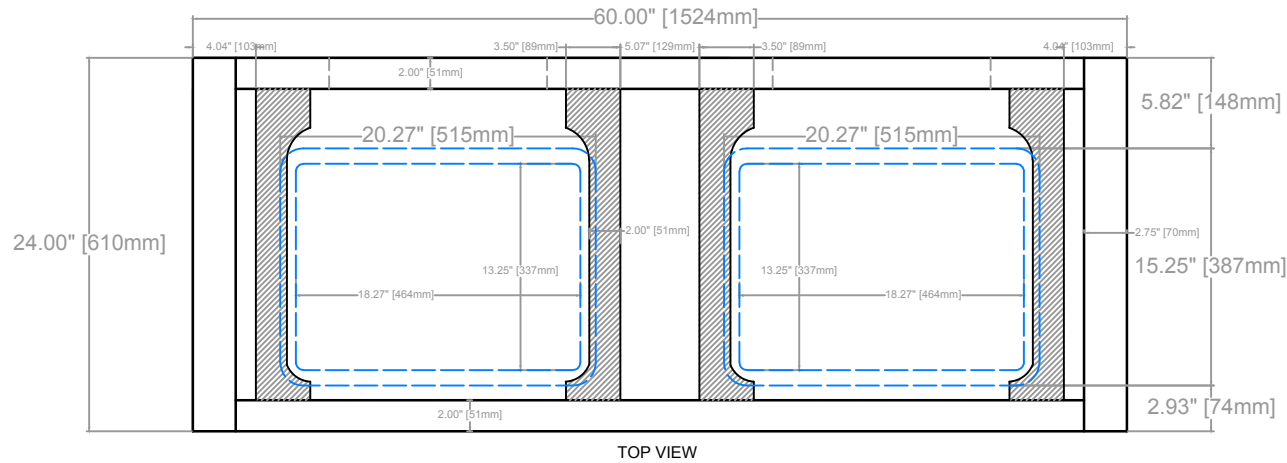

**SORIN FLOATING VANITY**  
**COUNTERTOP 1.25"**  
**VANITY BASE: 60"L x 24"W x 18"H**  
**VANITY OVERALL: 60"L x 24"W x 22.25"H**

**SORIN FLOATING VANITY**  
**COUNTERTOP 1.25"**  
**VANITY BASE: 60"L x 24"W x 18"H**  
**VANITY OVERALL: 60"L x 24"W x 22.25"H**

SORIN FLOATING VANITY  
COUNTERTOP 1.25"  
VANITY BASE: 60"L x 24"W x 18"H  
VANITY OVERALL: 60"L x 24"W x 22.25"H

**DRAWER 1**

**DRAWER 2**