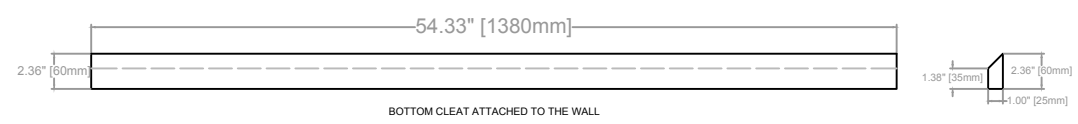

**SORIN FLOATING VANITY**  
**COUNTERTOP 1.25"**  
**VANITY BASE: 60"L x 24"W x 18"H**  
**VANITY OVERALL: 60"L x 24"W x 22.25"H**

**SORIN FLOATING VANITY**  
**COUNTERTOP 1.25"**  
**VANITY BASE: 60"L x 24"W x 18"H**  
**VANITY OVERALL: 60"L x 24"W x 22.25"H**

SORIN FLOATING VANITY  
COUNTERTOP 1.25"  
VANITY BASE: 60"L x 24"W x 18"H  
VANITY OVERALL: 60"L x 24"W x 22.25"H

**DRAWER 1**

**DRAWER 2**