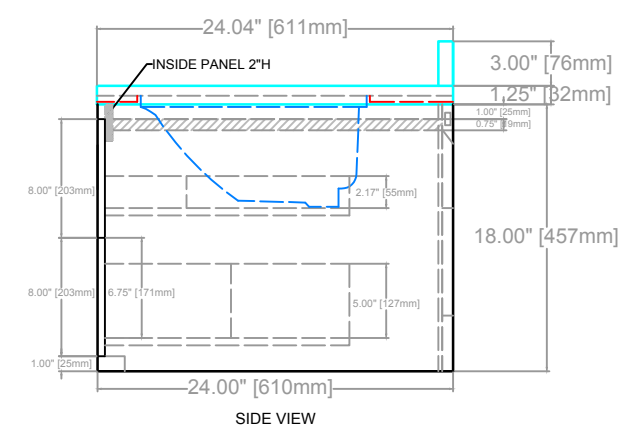

**SORIN FLOATING VANITY**  
**COUNTERTOP 1.25"**  
**VANITY BASE: 60"L x 24"W x 18"H**  
**VANITY OVERALL: 60"L x 24"W x 22.25"H**

**SORIN FLOATING VANITY**  
**COUNTERTOP 1.25"**  
**VANITY BASE: 60"L x 24"W x 18"H**  
**VANITY OVERALL: 60"L x 24"W x 22.25"H**

SORIN FLOATING VANITY  
COUNTERTOP 1.25"  
VANITY BASE: 60"L x 24"W x 18"H  
VANITY OVERALL: 60"L x 24"W x 22.25"H

**DRAWER 1**

**DRAWER 2**