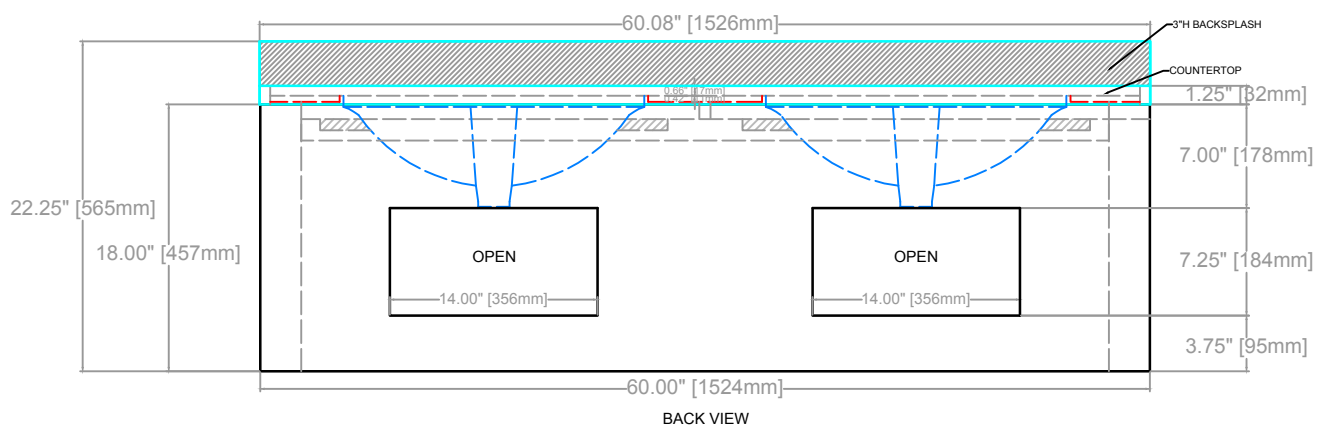

**SORIN FLOATING VANITY**  
**COUNTERTOP 1.25"**  
**VANITY BASE: 60"L x 24"W x 18"H**  
**VANITY OVERALL: 60"L x 24"W x 22.25"H**

**SORIN FLOATING VANITY**  
**COUNTERTOP 1.25"**  
**VANITY BASE: 60"L x 24"W x 18"H**  
**VANITY OVERALL: 60"L x 24"W x 22.25"H**

SORIN FLOATING VANITY  
COUNTERTOP 1.25"  
VANITY BASE: 60"L x 24"W x 18"H  
VANITY OVERALL: 60"L x 24"W x 22.25"H

**DRAWER 1**

**DRAWER 2**