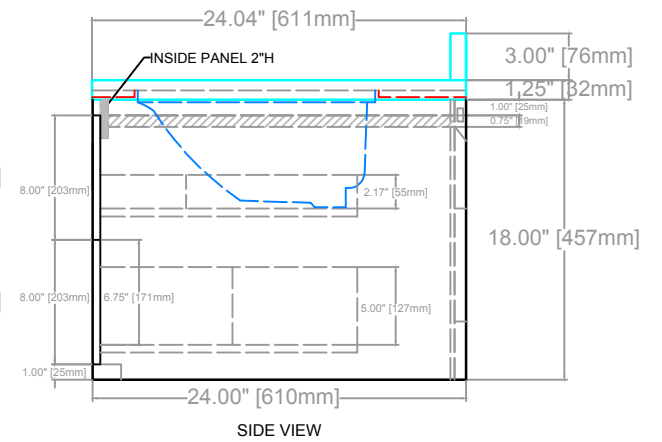

**SORIN FLOATING VANITY**  
**COUNTERTOP 1.25"**  
**VANITY BASE: 60"L x 24"W x 18"H**  
**VANITY OVERALL: 60"L x 24"W x 22.25"H**

**SORIN FLOATING VANITY**  
**COUNTERTOP 1.25"**  
**VANITY BASE: 60"L x 24"W x 18"H**  
**VANITY OVERALL: 60"L x 24"W x 22.25"H**

SORIN FLOATING VANITY  
COUNTERTOP 1.25"  
VANITY BASE: 60"L x 24"W x 18"H  
VANITY OVERALL: 60"L x 24"W x 22.25"H

**DRAWER 1**

**DRAWER 2**