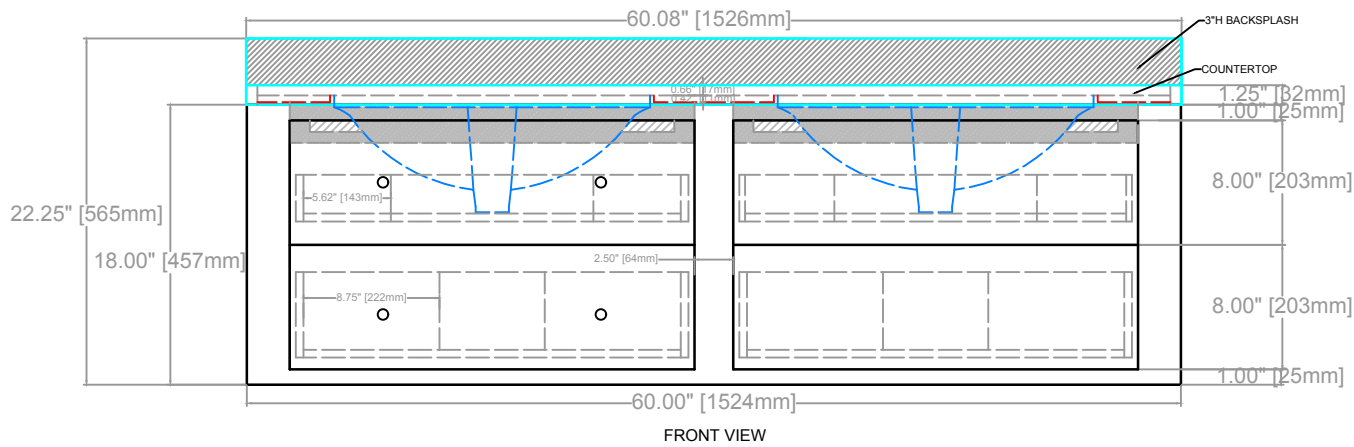

**SORIN FLOATING VANITY**  
**COUNTERTOP 1.25"**  
**VANITY BASE: 60"L x 24"W x 18"H**  
**VANITY OVERALL: 60"L x 24"W x 22.25"H**

**SORIN FLOATING VANITY**  
**COUNTERTOP 1.25"**  
**VANITY BASE: 60"L x 24"W x 18"H**  
**VANITY OVERALL: 60"L x 24"W x 22.25"H**

SORIN FLOATING VANITY  
COUNTERTOP 1.25"  
VANITY BASE: 60"L x 24"W x 18"H  
VANITY OVERALL: 60"L x 24"W x 22.25"H

**DRAWER 1**

**DRAWER 2**