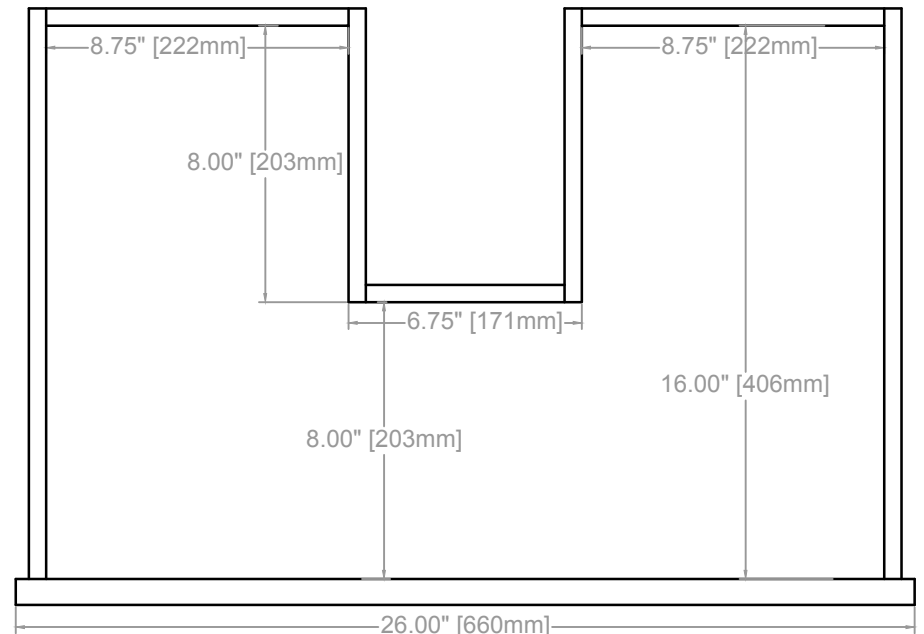

**SORIN FLOATING VANITY**  
**COUNTERTOP 1.25"**  
**VANITY BASE: 60"L x 24"W x 18"H**  
**VANITY OVERALL: 60"L x 24"W x 22.25"H**

**SORIN FLOATING VANITY**  
**COUNTERTOP 1.25"**  
**VANITY BASE: 60"L x 24"W x 18"H**  
**VANITY OVERALL: 60"L x 24"W x 22.25"H**

SORIN FLOATING VANITY  
COUNTERTOP 1.25"  
VANITY BASE: 60"L x 24"W x 18"H  
VANITY OVERALL: 60"L x 24"W x 22.25"H

**DRAWER 1**

**DRAWER 2**