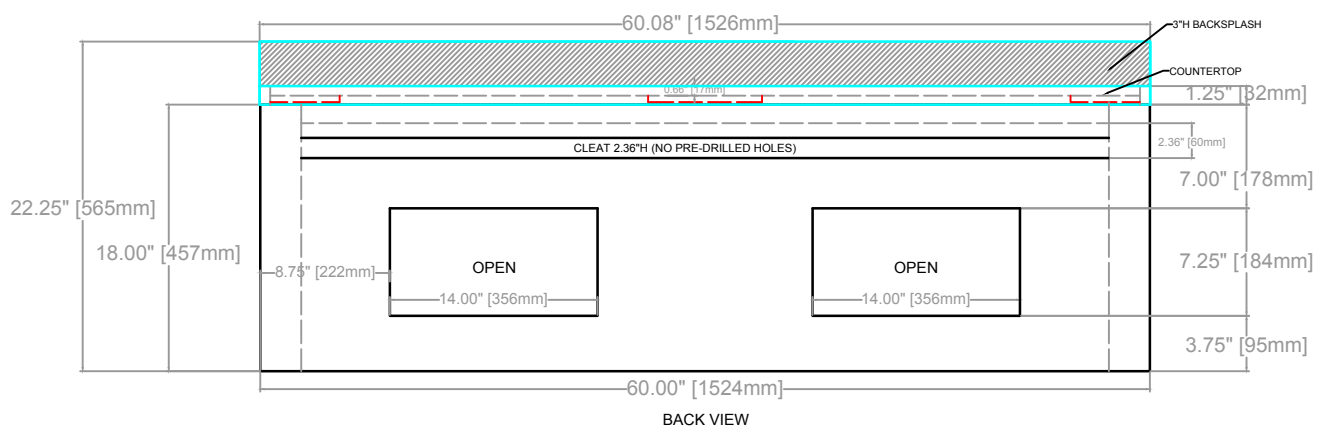

**SORIN FLOATING VANITY**  
**COUNTERTOP 1.25"**  
**VANITY BASE: 60"L x 24"W x 18"H**  
**VANITY OVERALL: 60"L x 24"W x 22.25"H**

**SORIN FLOATING VANITY**  
**COUNTERTOP 1.25"**  
**VANITY BASE: 60"L x 24"W x 18"H**  
**VANITY OVERALL: 60"L x 24"W x 22.25"H**

SORIN FLOATING VANITY  
COUNTERTOP 1.25"  
VANITY BASE: 60"L x 24"W x 18"H  
VANITY OVERALL: 60"L x 24"W x 22.25"H

**DRAWER 1**

**DRAWER 2**