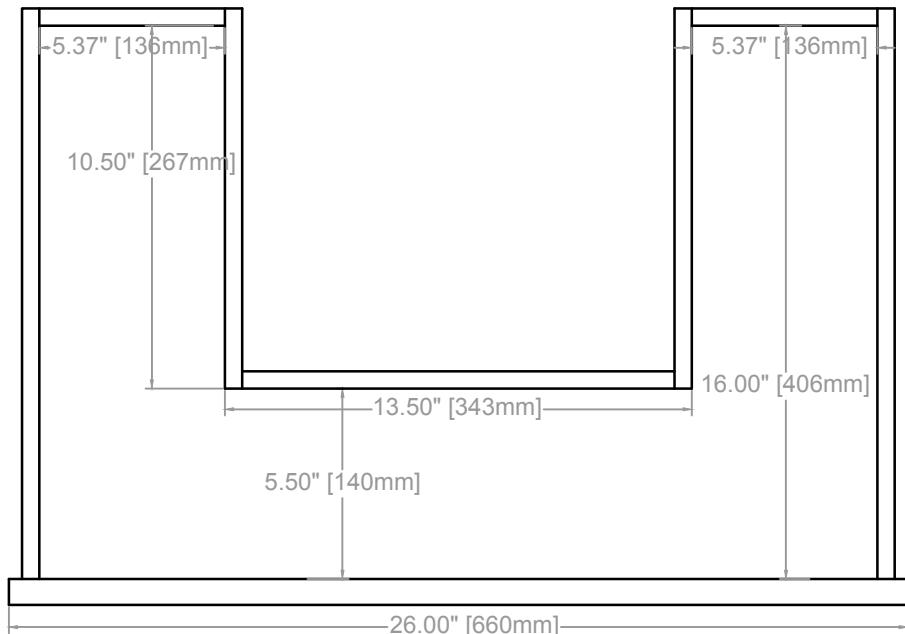

**SORIN FLOATING VANITY**  
**COUNTERTOP 1.25"**  
**VANITY BASE: 60"L x 24"W x 18"H**  
**VANITY OVERALL: 60"L x 24"W x 22.25"H**

**SORIN FLOATING VANITY**  
**COUNTERTOP 1.25"**  
**VANITY BASE: 60"L x 24"W x 18"H**  
**VANITY OVERALL: 60"L x 24"W x 22.25"H**

SORIN FLOATING VANITY  
COUNTERTOP 1.25"  
VANITY BASE: 60"L x 24"W x 18"H  
VANITY OVERALL: 60"L x 24"W x 22.25"H

**DRAWER 1**

**DRAWER 2**