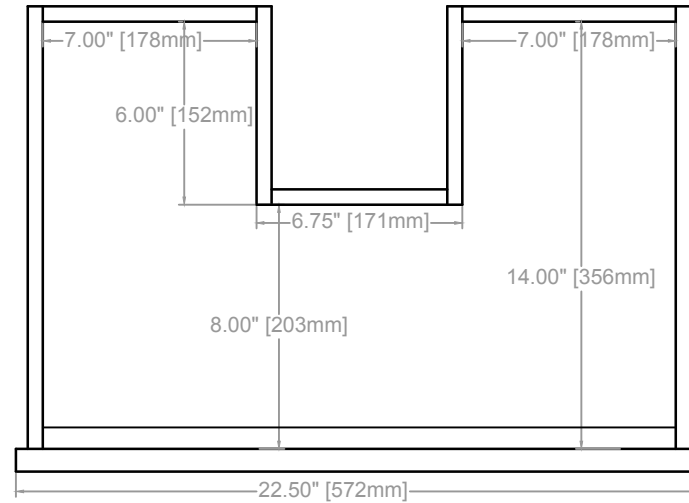

SORIN VANITY
 COUNTERTOP 1.25"
 VANITY BASE: 28"L x 22"W x 33"H
 VANITY OVERALL: 28"L x 22"W x 37.25"H

TOP VIEW

FRONT VIEW

SIDE VIEW

SORIN VANITY
COUNTERTOP 1.25"
VANITY BASE: 28"L x 22"W x 33"H
VANITY OVERALL: 28"L x 22"W x 37.25"H

FRONT VIEW

SIDE VIEW

BACK VIEW

SORIN VANITY
COUNTERTOP 1.25"
VANITY BASE: 28"L x 22"W x 33"H
VANITY OVERALL: 28"L x 22"W x 37.25"H

DRAWER 1

DRAWER 2

DRAWER 3