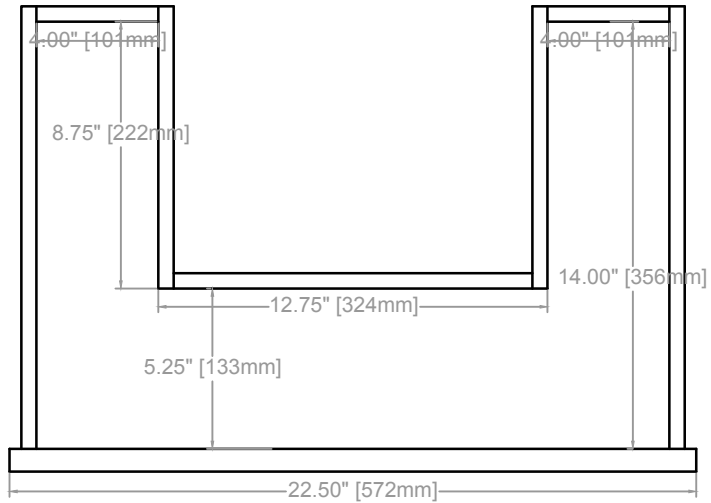

SORIN VANITY
 COUNTERTOP 1.25"
 VANITY BASE: 28"L x 22"W x 33"H
 VANITY OVERALL: 28"L x 22"W x 37.25"H

TOP VIEW

FRONT VIEW

SIDE VIEW

SORIN VANITY
COUNTERTOP 1.25"
VANITY BASE: 28"L x 22"W x 33"H
VANITY OVERALL: 28"L x 22"W x 37.25"H

FRONT VIEW

SIDE VIEW

BACK VIEW

SORIN VANITY
COUNTERTOP 1.25"
VANITY BASE: 28"L x 22"W x 33"H
VANITY OVERALL: 28"L x 22"W x 37.25"H

DRAWER 1

DRAWER 2

DRAWER 3