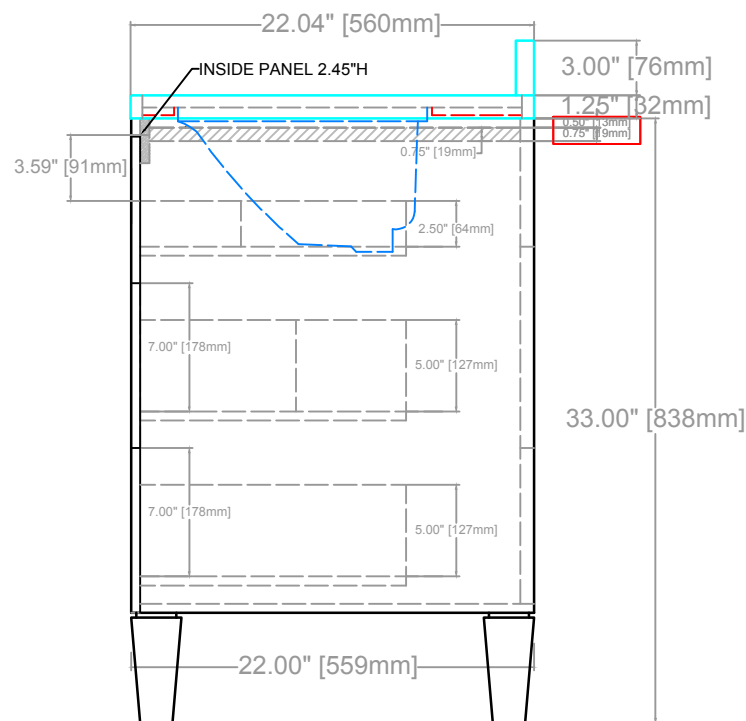

SORIN VANITY
 COUNTERTOP 1.25"
 VANITY BASE: 28"L x 22"W x 33"H
 VANITY OVERALL: 28"L x 22"W x 37.25"H

TOP VIEW

FRONT VIEW

SIDE VIEW

SORIN VANITY
COUNTERTOP 1.25"
VANITY BASE: 28"L x 22"W x 33"H
VANITY OVERALL: 28"L x 22"W x 37.25"H

FRONT VIEW

SIDE VIEW

BACK VIEW

SORIN VANITY
COUNTERTOP 1.25"
VANITY BASE: 28"L x 22"W x 33"H
VANITY OVERALL: 28"L x 22"W x 37.25"H

DRAWER 1

DRAWER 2

DRAWER 3