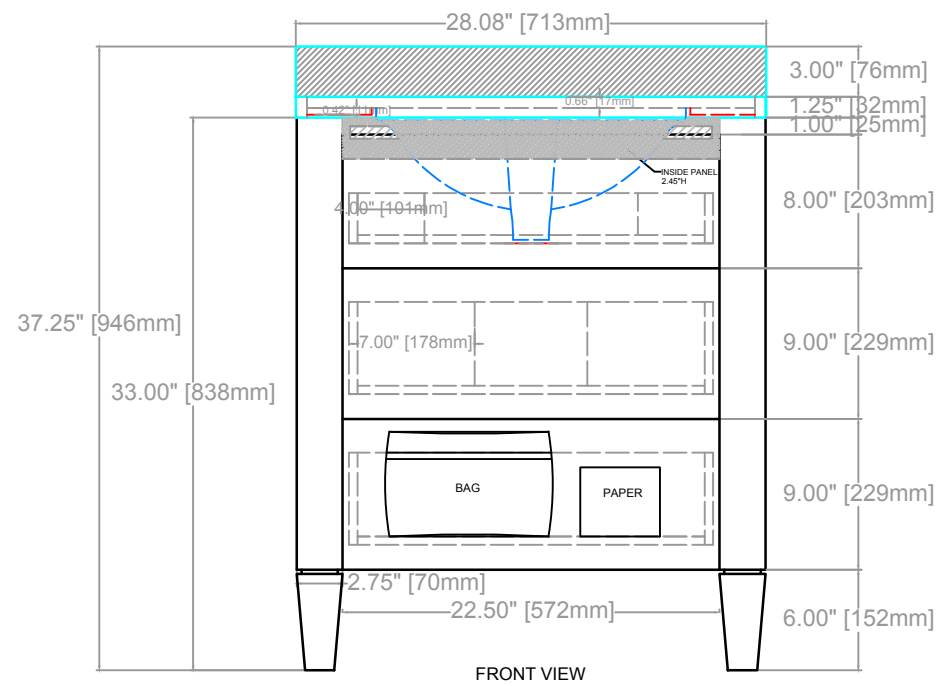

SORIN VANITY
 COUNTERTOP 1.25"
 VANITY BASE: 28"L x 22"W x 33"H
 VANITY OVERALL: 28"L x 22"W x 37.25"H

TOP VIEW

FRONT VIEW

SIDE VIEW

SORIN VANITY
COUNTERTOP 1.25"
VANITY BASE: 28"L x 22"W x 33"H
VANITY OVERALL: 28"L x 22"W x 37.25"H

FRONT VIEW

SIDE VIEW

BACK VIEW

SORIN VANITY
COUNTERTOP 1.25"
VANITY BASE: 28"L x 22"W x 33"H
VANITY OVERALL: 28"L x 22"W x 37.25"H

DRAWER 1

DRAWER 2

DRAWER 3