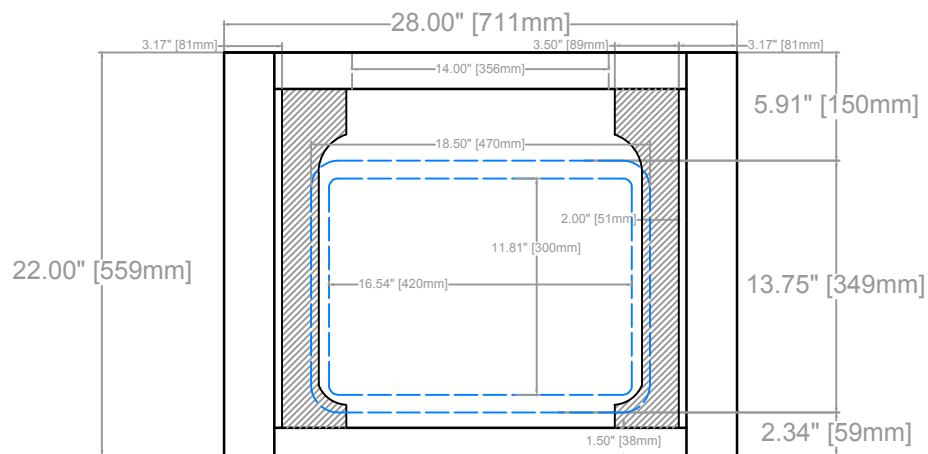

SORIN VANITY
 COUNTERTOP 1.25"
 VANITY BASE: 28"L x 22"W x 33"H
 VANITY OVERALL: 28"L x 22"W x 37.25"H

TOP VIEW

FRONT VIEW

SIDE VIEW

SORIN VANITY
COUNTERTOP 1.25"
VANITY BASE: 28"L x 22"W x 33"H
VANITY OVERALL: 28"L x 22"W x 37.25"H

FRONT VIEW

SIDE VIEW

BACK VIEW

SORIN VANITY
COUNTERTOP 1.25"
VANITY BASE: 28"L x 22"W x 33"H
VANITY OVERALL: 28"L x 22"W x 37.25"H

DRAWER 1

DRAWER 2

DRAWER 3