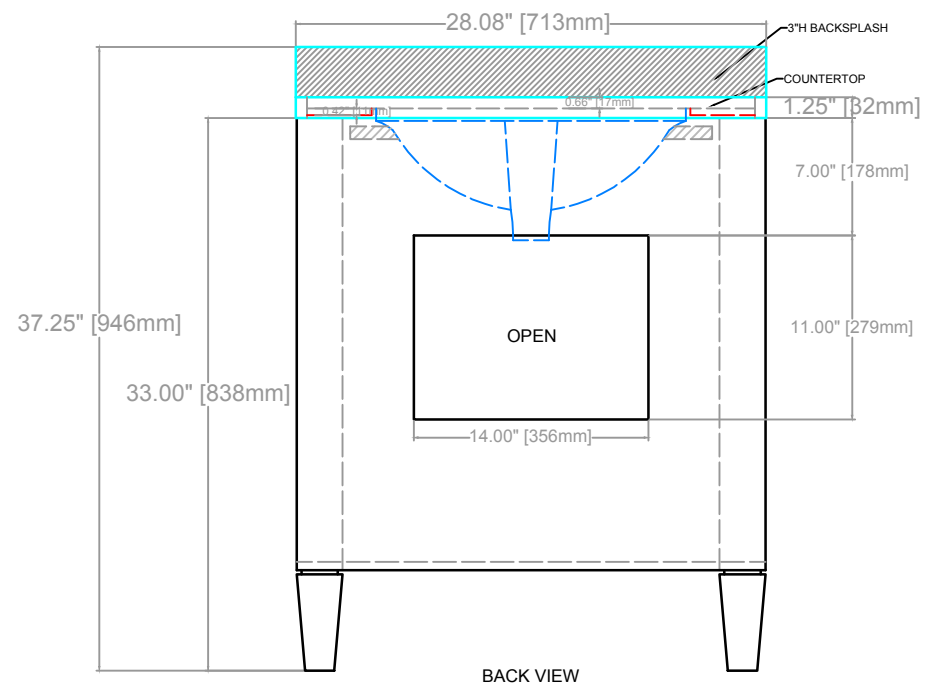

SORIN VANITY
 COUNTERTOP 1.25"
 VANITY BASE: 28"L x 22"W x 33"H
 VANITY OVERALL: 28"L x 22"W x 37.25"H

TOP VIEW

FRONT VIEW

SIDE VIEW

SORIN VANITY
COUNTERTOP 1.25"
VANITY BASE: 28"L x 22"W x 33"H
VANITY OVERALL: 28"L x 22"W x 37.25"H

FRONT VIEW

SIDE VIEW

BACK VIEW

SORIN VANITY
COUNTERTOP 1.25"
VANITY BASE: 28"L x 22"W x 33"H
VANITY OVERALL: 28"L x 22"W x 37.25"H

DRAWER 1

DRAWER 2

DRAWER 3