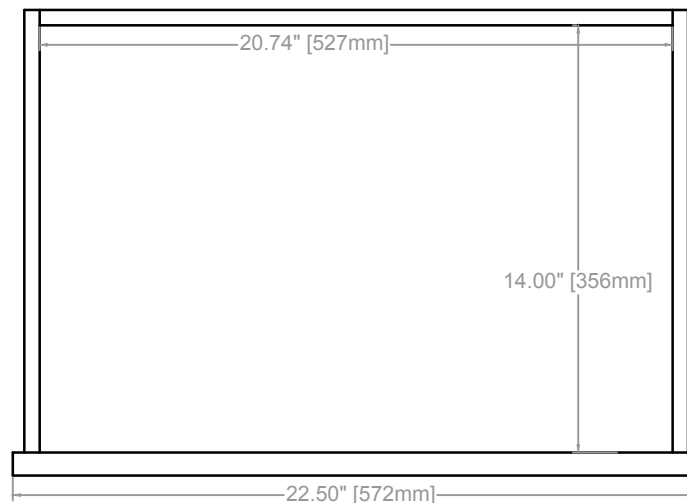

SORIN VANITY
 COUNTERTOP 1.25"
 VANITY BASE: 28"L x 22"W x 33"H
 VANITY OVERALL: 28"L x 22"W x 37.25"H

TOP VIEW

FRONT VIEW

SIDE VIEW

SORIN VANITY
COUNTERTOP 1.25"
VANITY BASE: 28"L x 22"W x 33"H
VANITY OVERALL: 28"L x 22"W x 37.25"H

FRONT VIEW

SIDE VIEW

BACK VIEW

SORIN VANITY
COUNTERTOP 1.25"
VANITY BASE: 28"L x 22"W x 33"H
VANITY OVERALL: 28"L x 22"W x 37.25"H

DRAWER 1

DRAWER 2

DRAWER 3