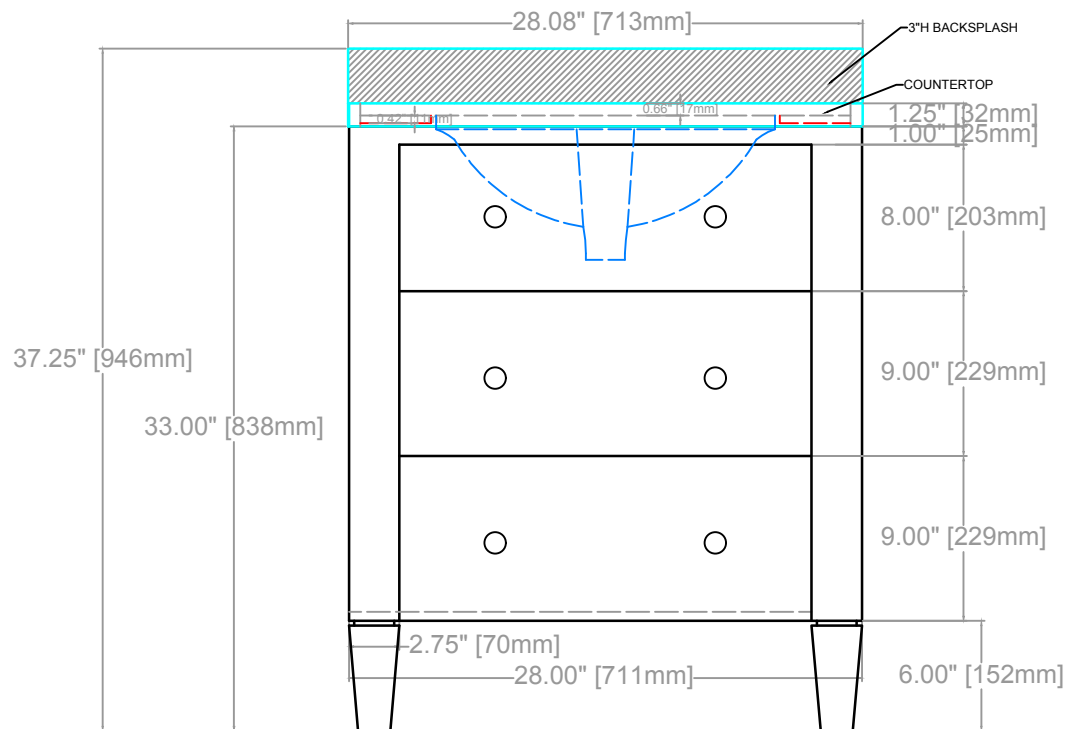

SORIN VANITY
 COUNTERTOP 1.25"
 VANITY BASE: 28"L x 22"W x 33"H
 VANITY OVERALL: 28"L x 22"W x 37.25"H

TOP VIEW

FRONT VIEW

SIDE VIEW

SORIN VANITY
COUNTERTOP 1.25"
VANITY BASE: 28"L x 22"W x 33"H
VANITY OVERALL: 28"L x 22"W x 37.25"H

FRONT VIEW

SIDE VIEW

BACK VIEW

SORIN VANITY
COUNTERTOP 1.25"
VANITY BASE: 28"L x 22"W x 33"H
VANITY OVERALL: 28"L x 22"W x 37.25"H

DRAWER 1

DRAWER 2

DRAWER 3