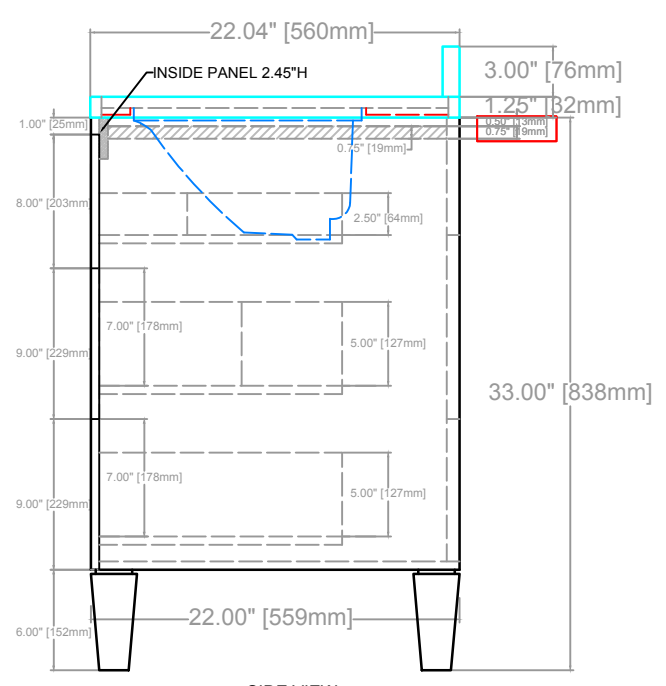

SORIN VANITY
 COUNTERTOP 1.25"
 VANITY BASE: 28"L x 22"W x 33"H
 VANITY OVERALL: 28"L x 22"W x 37.25"H

TOP VIEW

FRONT VIEW

SIDE VIEW

SORIN VANITY
COUNTERTOP 1.25"
VANITY BASE: 28"L x 22"W x 33"H
VANITY OVERALL: 28"L x 22"W x 37.25"H

FRONT VIEW

SIDE VIEW

BACK VIEW

SORIN VANITY
COUNTERTOP 1.25"
VANITY BASE: 28"L x 22"W x 33"H
VANITY OVERALL: 28"L x 22"W x 37.25"H

DRAWER 1

DRAWER 2

DRAWER 3