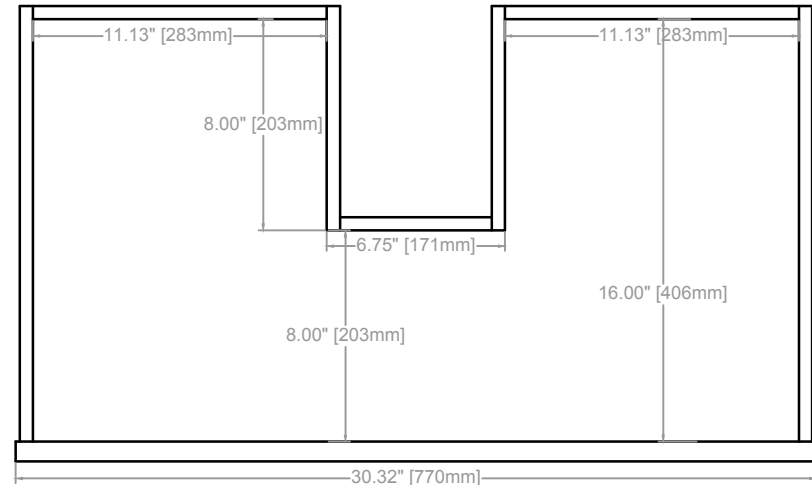

SORIN VANITY
 COUNTERTOP 1.25"
 VANITY BASE: 36"L x 24"W x 33"H
 VANITY OVERALL: 36"L x 24"W x 37.25"H

TOP VIEW

FRONT VIEW

SIDE VIEW

SORIN VANITY
 COUNTERTOP 1.25"
 VANITY BASE: 36"L x 24"W x 33"H
 VANITY OVERALL: 36"L x 24"W x 37.25"H

SORIN VANITY
COUNTERTOP 1.25"
VANITY BASE: 36"L x 24"W x 33"H
VANITY OVERALL: 36"L x 24"W x 37.25"H

DRAWER 1

DRAWER 2

DRAWER 3