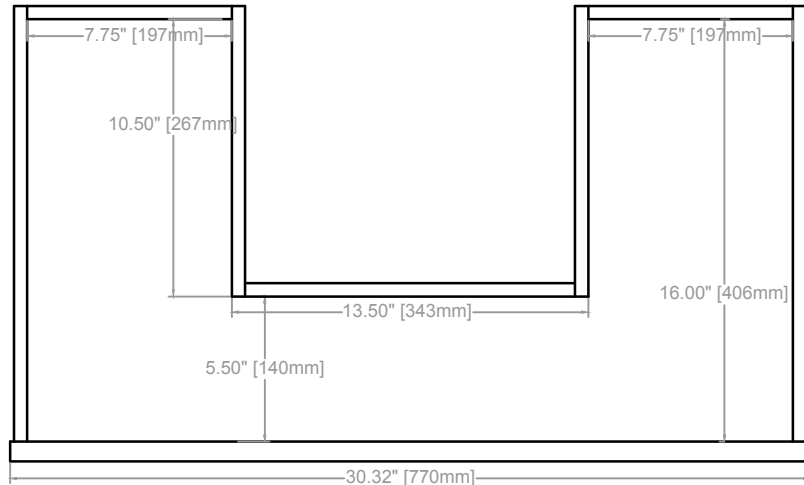

SORIN VANITY
 COUNTERTOP 1.25"
 VANITY BASE: 36"L x 24"W x 33"H
 VANITY OVERALL: 36"L x 24"W x 37.25"H

TOP VIEW

FRONT VIEW

SIDE VIEW

SORIN VANITY
 COUNTERTOP 1.25"
 VANITY BASE: 36"L x 24"W x 33"H
 VANITY OVERALL: 36"L x 24"W x 37.25"H

SORIN VANITY
COUNTERTOP 1.25"
VANITY BASE: 36"L x 24"W x 33"H
VANITY OVERALL: 36"L x 24"W x 37.25"H

DRAWER 1

DRAWER 2

DRAWER 3