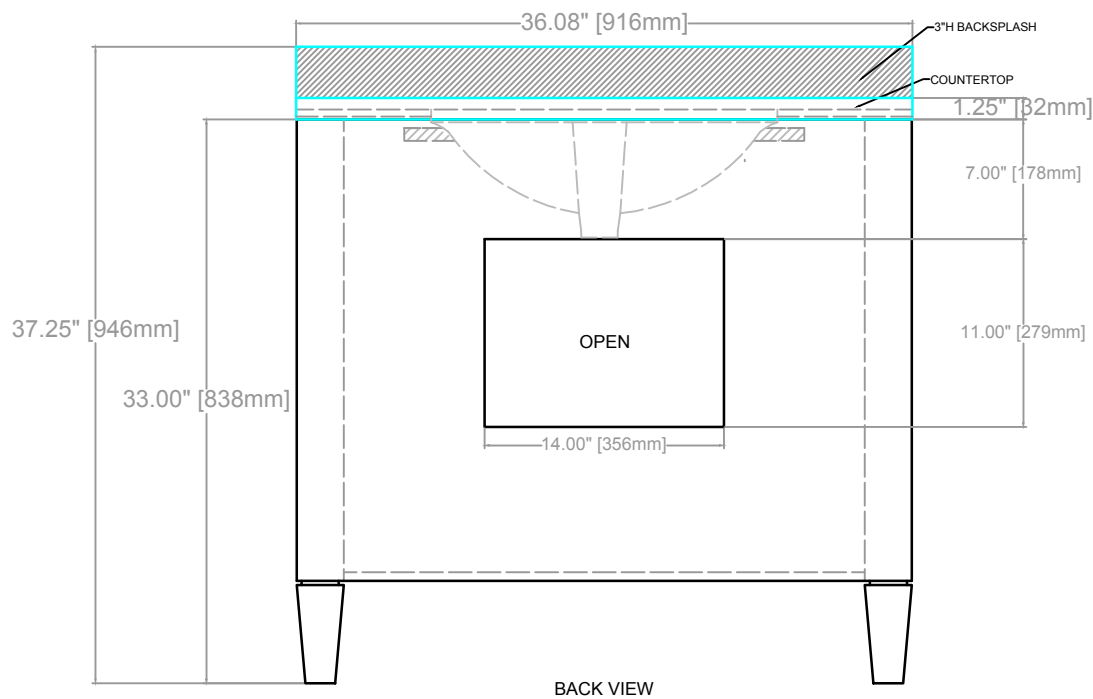

SORIN VANITY
 COUNTERTOP 1.25"
 VANITY BASE: 36"L x 24"W x 33"H
 VANITY OVERALL: 36"L x 24"W x 37.25"H

TOP VIEW

FRONT VIEW

SIDE VIEW

SORIN VANITY
 COUNTERTOP 1.25"
 VANITY BASE: 36"L x 24"W x 33"H
 VANITY OVERALL: 36"L x 24"W x 37.25"H

SORIN VANITY
COUNTERTOP 1.25"
VANITY BASE: 36"L x 24"W x 33"H
VANITY OVERALL: 36"L x 24"W x 37.25"H

DRAWER 1

DRAWER 2

DRAWER 3