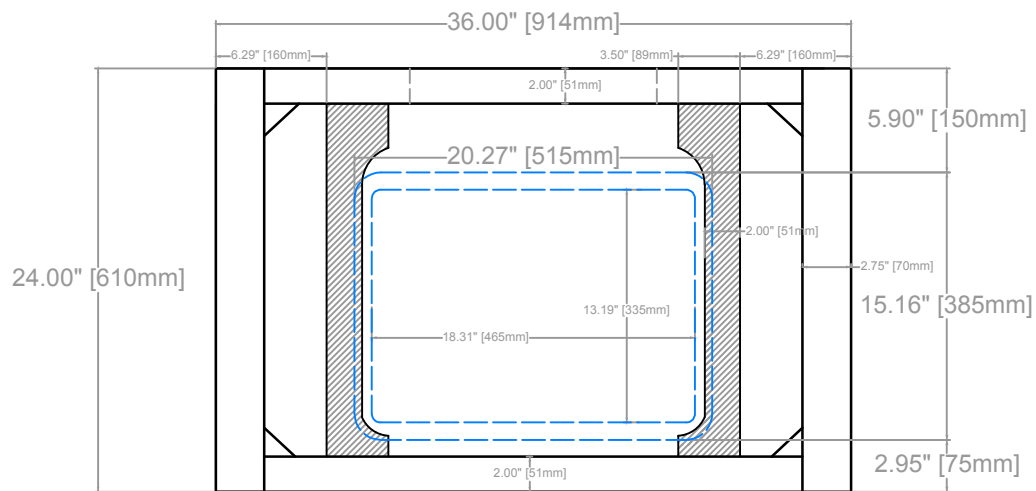

SORIN VANITY
 COUNTERTOP 1.25"
 VANITY BASE: 36"L x 24"W x 33"H
 VANITY OVERALL: 36"L x 24"W x 37.25"H

TOP VIEW

FRONT VIEW

SIDE VIEW

SORIN VANITY
 COUNTERTOP 1.25"
 VANITY BASE: 36"L x 24"W x 33"H
 VANITY OVERALL: 36"L x 24"W x 37.25"H

SORIN VANITY
COUNTERTOP 1.25"
VANITY BASE: 36"L x 24"W x 33"H
VANITY OVERALL: 36"L x 24"W x 37.25"H

DRAWER 1

DRAWER 2

DRAWER 3