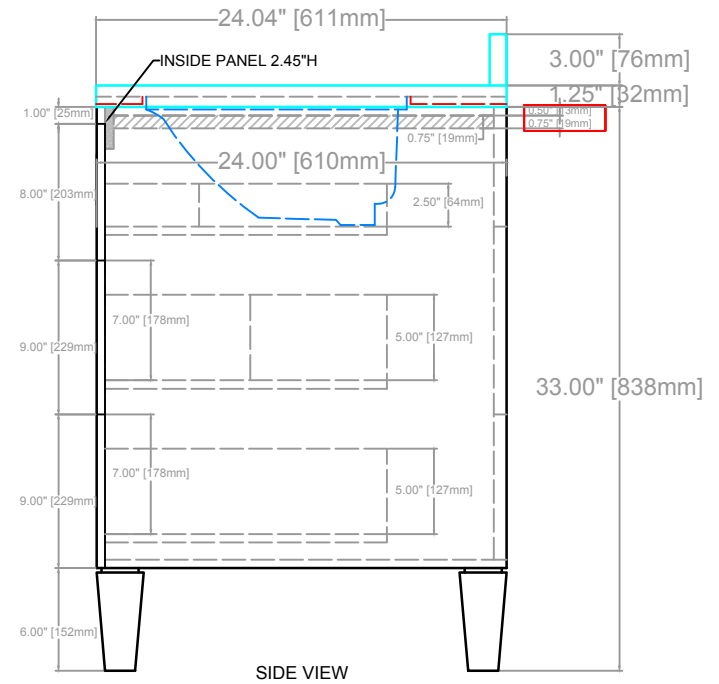

SORIN VANITY
 COUNTERTOP 1.25"
 VANITY BASE: 36"L x 24"W x 33"H
 VANITY OVERALL: 36"L x 24"W x 37.25"H

TOP VIEW

FRONT VIEW

SIDE VIEW

SORIN VANITY
 COUNTERTOP 1.25"
 VANITY BASE: 36"L x 24"W x 33"H
 VANITY OVERALL: 36"L x 24"W x 37.25"H

SORIN VANITY
COUNTERTOP 1.25"
VANITY BASE: 36"L x 24"W x 33"H
VANITY OVERALL: 36"L x 24"W x 37.25"H

DRAWER 1

DRAWER 2

DRAWER 3