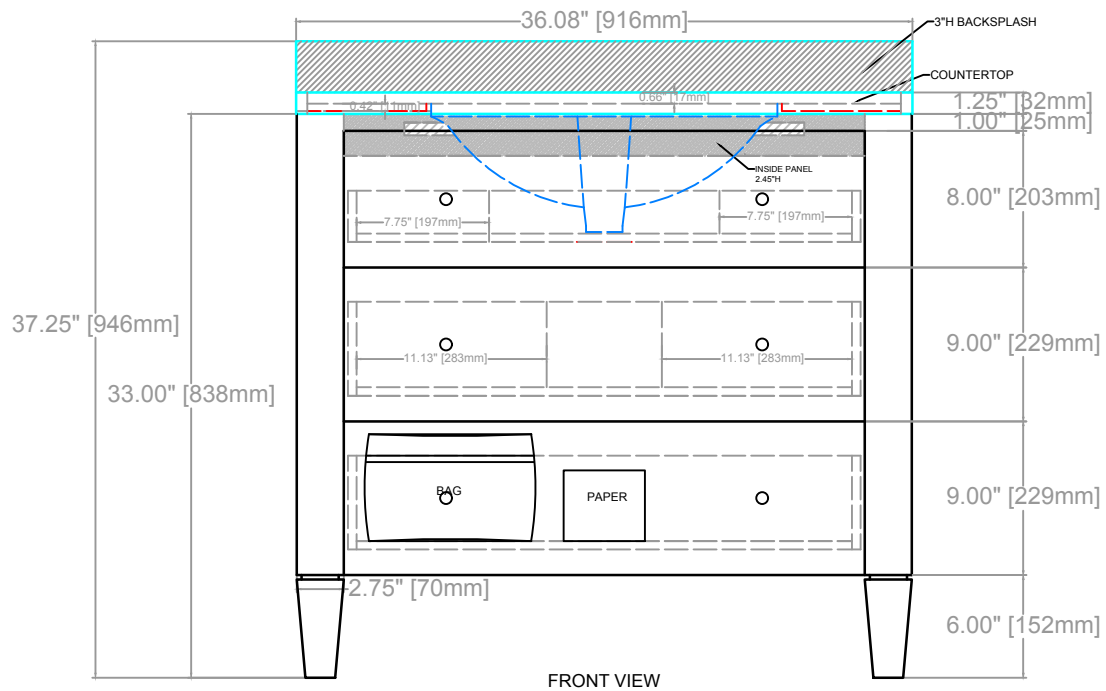

SORIN VANITY
 COUNTERTOP 1.25"
 VANITY BASE: 36"L x 24"W x 33"H
 VANITY OVERALL: 36"L x 24"W x 37.25"H

TOP VIEW

FRONT VIEW

SIDE VIEW

SORIN VANITY
 COUNTERTOP 1.25"
 VANITY BASE: 36"L x 24"W x 33"H
 VANITY OVERALL: 36"L x 24"W x 37.25"H

SORIN VANITY
COUNTERTOP 1.25"
VANITY BASE: 36"L x 24"W x 33"H
VANITY OVERALL: 36"L x 24"W x 37.25"H

DRAWER 1

DRAWER 2

DRAWER 3