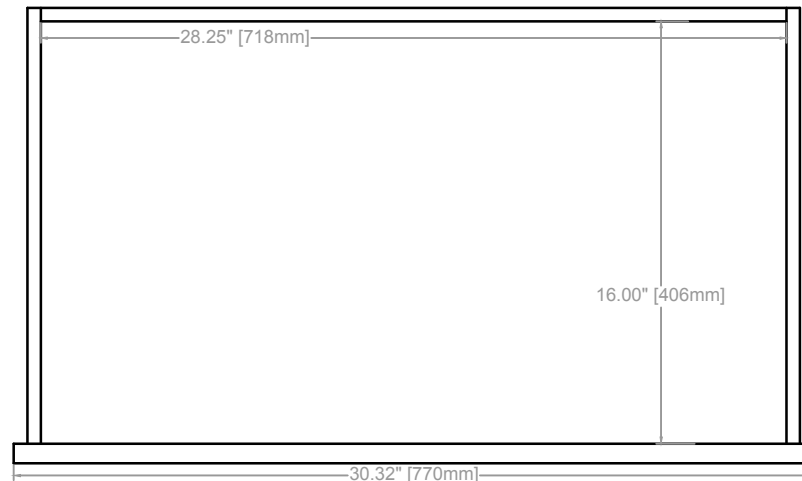

SORIN VANITY
 COUNTERTOP 1.25"
 VANITY BASE: 36"L x 24"W x 33"H
 VANITY OVERALL: 36"L x 24"W x 37.25"H

TOP VIEW

FRONT VIEW

SIDE VIEW

SORIN VANITY
 COUNTERTOP 1.25"
 VANITY BASE: 36"L x 24"W x 33"H
 VANITY OVERALL: 36"L x 24"W x 37.25"H

SORIN VANITY
COUNTERTOP 1.25"
VANITY BASE: 36"L x 24"W x 33"H
VANITY OVERALL: 36"L x 24"W x 37.25"H

DRAWER 1

DRAWER 2

DRAWER 3