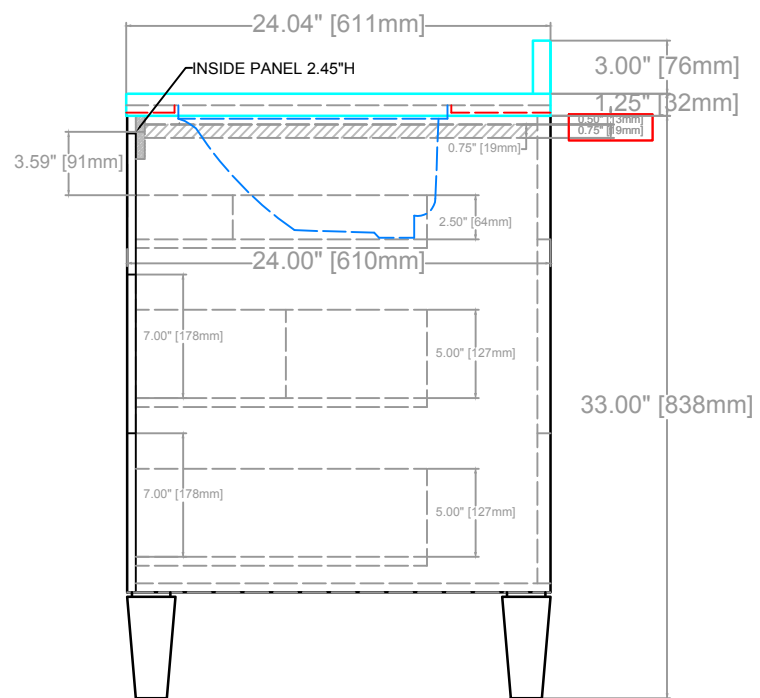

SORIN VANITY
 COUNTERTOP 1.25"
 VANITY BASE: 36"L x 24"W x 33"H
 VANITY OVERALL: 36"L x 24"W x 37.25"H

TOP VIEW

FRONT VIEW

SIDE VIEW

SORIN VANITY
 COUNTERTOP 1.25"
 VANITY BASE: 36"L x 24"W x 33"H
 VANITY OVERALL: 36"L x 24"W x 37.25"H

SORIN VANITY
COUNTERTOP 1.25"
VANITY BASE: 36"L x 24"W x 33"H
VANITY OVERALL: 36"L x 24"W x 37.25"H

DRAWER 1

DRAWER 2

DRAWER 3