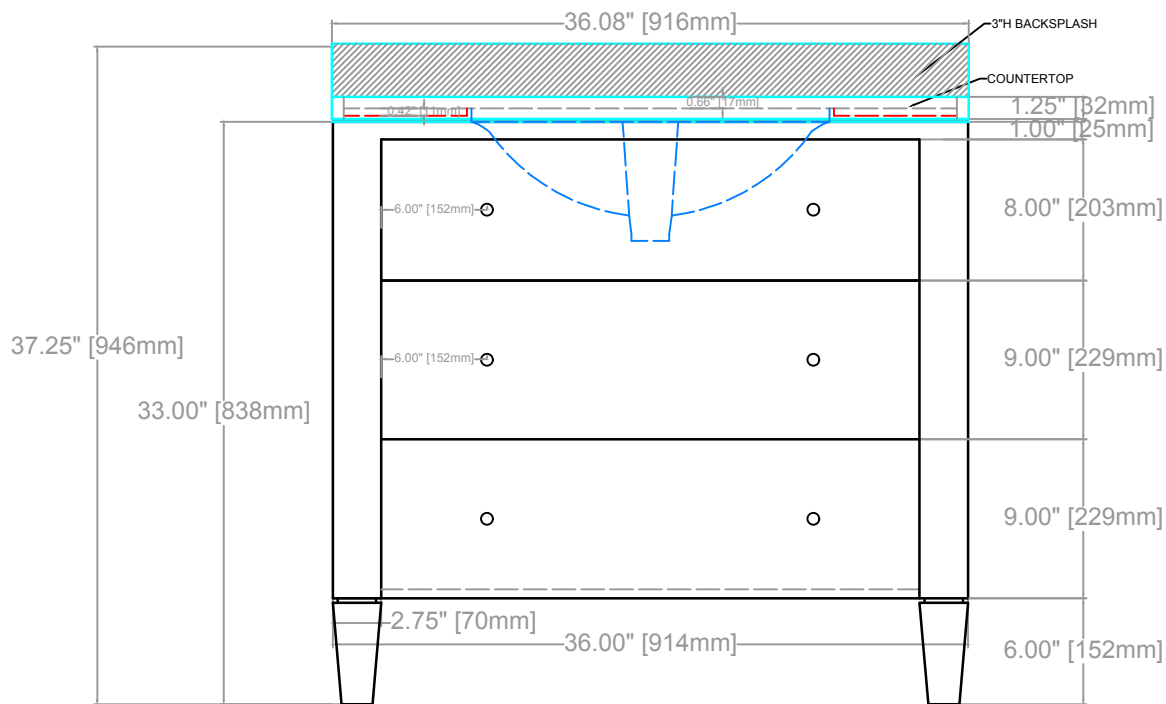

SORIN VANITY
 COUNTERTOP 1.25"
 VANITY BASE: 36"L x 24"W x 33"H
 VANITY OVERALL: 36"L x 24"W x 37.25"H

TOP VIEW

FRONT VIEW

SIDE VIEW

SORIN VANITY
 COUNTERTOP 1.25"
 VANITY BASE: 36"L x 24"W x 33"H
 VANITY OVERALL: 36"L x 24"W x 37.25"H

SORIN VANITY
COUNTERTOP 1.25"
VANITY BASE: 36"L x 24"W x 33"H
VANITY OVERALL: 36"L x 24"W x 37.25"H

DRAWER 1

DRAWER 2

DRAWER 3