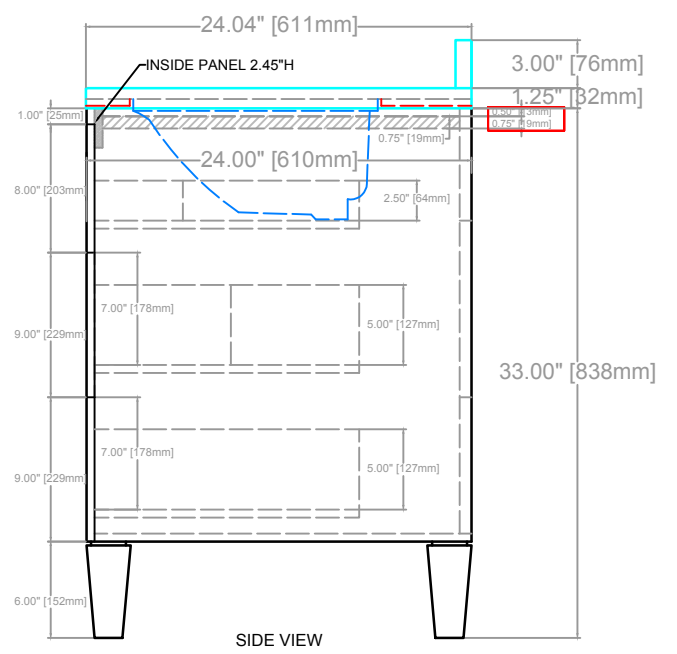

SORIN VANITY  
 COUNTERTOP 1.25"  
 VANITY BASE: 48"L x 24"W x 33"H  
 VANITY OVERALL: 48"L x 24"W x 37.25"H

TOP VIEW

FRONT VIEW

SIDE VIEW

**SORIN VANITY**  
**COUNTERTOP 1.25"**  
**VANITY BASE: 48"L x 24"W x 33"H**  
**VANITY OVERALL: 48"L x 24"W x 37.25"H**

SORIN VANITY  
COUNTERTOP 1.25"  
VANITY BASE: 48"L x 24"W x 33"H  
VANITY OVERALL: 48"L x 24"W x 37.25"H

DRAWER 1

DRAWER 2

DRAWER 3