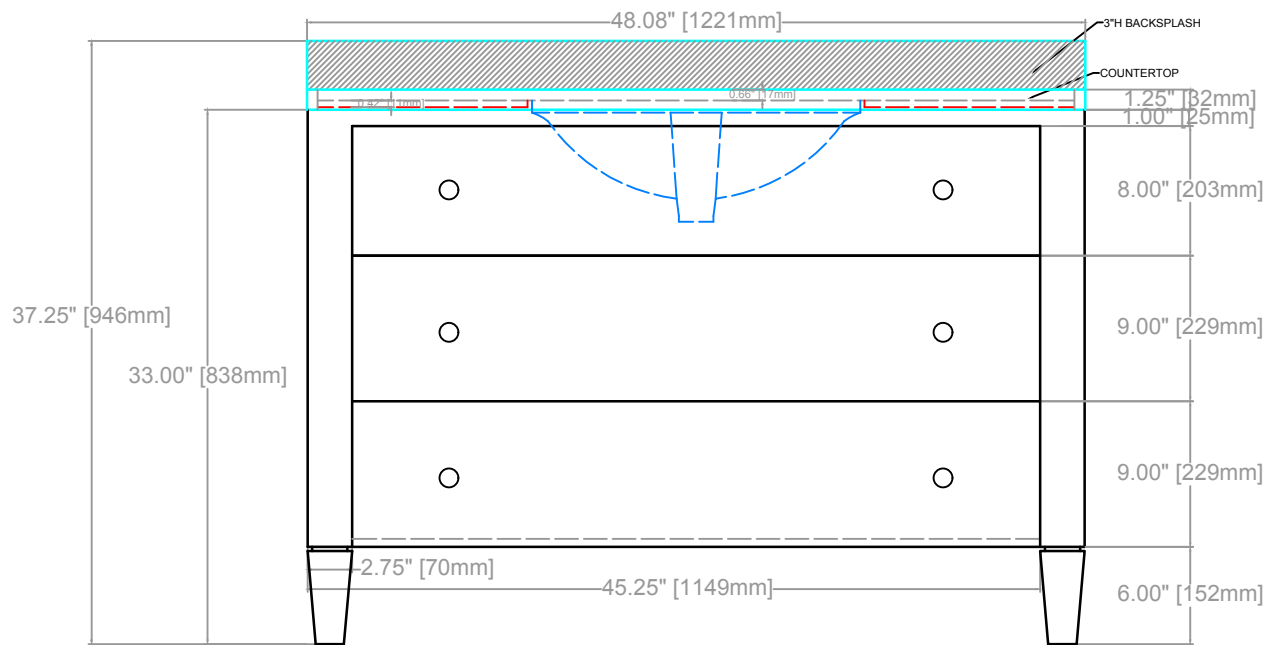

SORIN VANITY  
 COUNTERTOP 1.25"  
 VANITY BASE: 48"L x 24"W x 33"H  
 VANITY OVERALL: 48"L x 24"W x 37.25"H

TOP VIEW

FRONT VIEW

SIDE VIEW

**SORIN VANITY**  
**COUNTERTOP 1.25"**  
**VANITY BASE: 48"L x 24"W x 33"H**  
**VANITY OVERALL: 48"L x 24"W x 37.25"H**

SORIN VANITY  
COUNTERTOP 1.25"  
VANITY BASE: 48"L x 24"W x 33"H  
VANITY OVERALL: 48"L x 24"W x 37.25"H

DRAWER 1

DRAWER 2

DRAWER 3