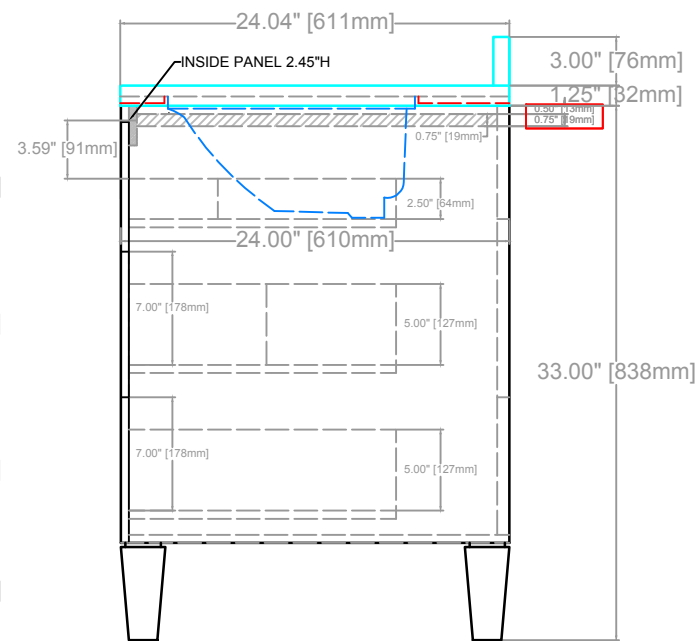

SORIN VANITY  
 COUNTERTOP 1.25"  
 VANITY BASE: 48"L x 24"W x 33"H  
 VANITY OVERALL: 48"L x 24"W x 37.25"H

TOP VIEW

FRONT VIEW

SIDE VIEW

**SORIN VANITY**  
**COUNTERTOP 1.25"**  
**VANITY BASE: 48"L x 24"W x 33"H**  
**VANITY OVERALL: 48"L x 24"W x 37.25"H**

SORIN VANITY  
COUNTERTOP 1.25"  
VANITY BASE: 48"L x 24"W x 33"H  
VANITY OVERALL: 48"L x 24"W x 37.25"H

DRAWER 1

DRAWER 2

DRAWER 3