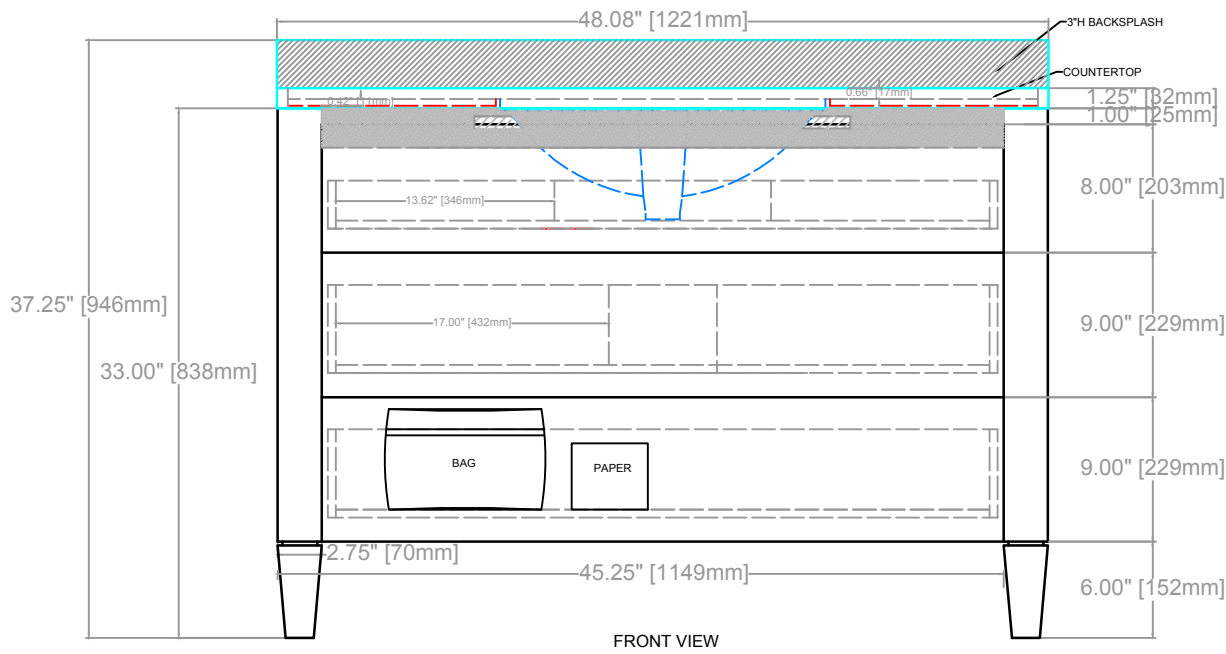

SORIN VANITY  
 COUNTERTOP 1.25"  
 VANITY BASE: 48"L x 24"W x 33"H  
 VANITY OVERALL: 48"L x 24"W x 37.25"H

TOP VIEW

FRONT VIEW

SIDE VIEW

**SORIN VANITY**  
**COUNTERTOP 1.25"**  
**VANITY BASE: 48"L x 24"W x 33"H**  
**VANITY OVERALL: 48"L x 24"W x 37.25"H**

SORIN VANITY  
COUNTERTOP 1.25"  
VANITY BASE: 48"L x 24"W x 33"H  
VANITY OVERALL: 48"L x 24"W x 37.25"H

DRAWER 1

DRAWER 2

DRAWER 3