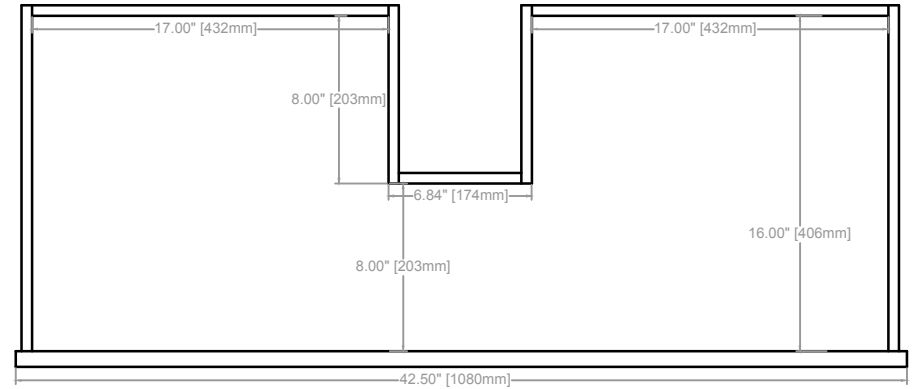

SORIN VANITY  
 COUNTERTOP 1.25"  
 VANITY BASE: 48"L x 24"W x 33"H  
 VANITY OVERALL: 48"L x 24"W x 37.25"H

TOP VIEW

FRONT VIEW

SIDE VIEW

**SORIN VANITY**  
**COUNTERTOP 1.25"**  
**VANITY BASE: 48"L x 24"W x 33"H**  
**VANITY OVERALL: 48"L x 24"W x 37.25"H**

SORIN VANITY  
COUNTERTOP 1.25"  
VANITY BASE: 48"L x 24"W x 33"H  
VANITY OVERALL: 48"L x 24"W x 37.25"H

DRAWER 1

DRAWER 2

DRAWER 3