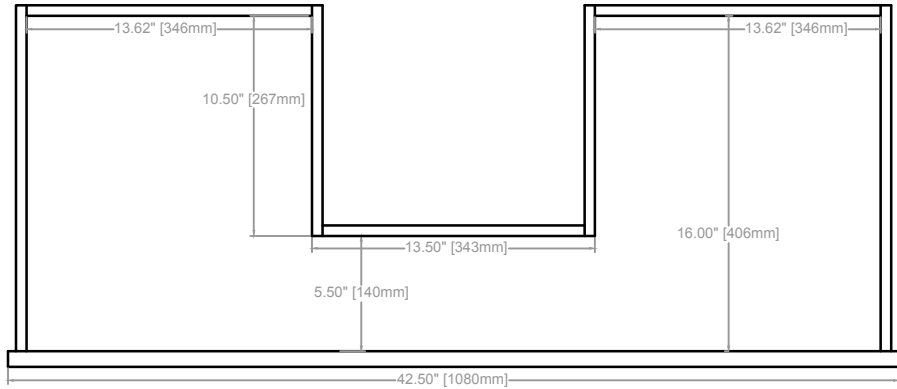

SORIN VANITY  
 COUNTERTOP 1.25"  
 VANITY BASE: 48"L x 24"W x 33"H  
 VANITY OVERALL: 48"L x 24"W x 37.25"H

TOP VIEW

FRONT VIEW

SIDE VIEW

**SORIN VANITY**  
**COUNTERTOP 1.25"**  
**VANITY BASE: 48"L x 24"W x 33"H**  
**VANITY OVERALL: 48"L x 24"W x 37.25"H**

SORIN VANITY  
COUNTERTOP 1.25"  
VANITY BASE: 48"L x 24"W x 33"H  
VANITY OVERALL: 48"L x 24"W x 37.25"H

DRAWER 1

DRAWER 2

DRAWER 3