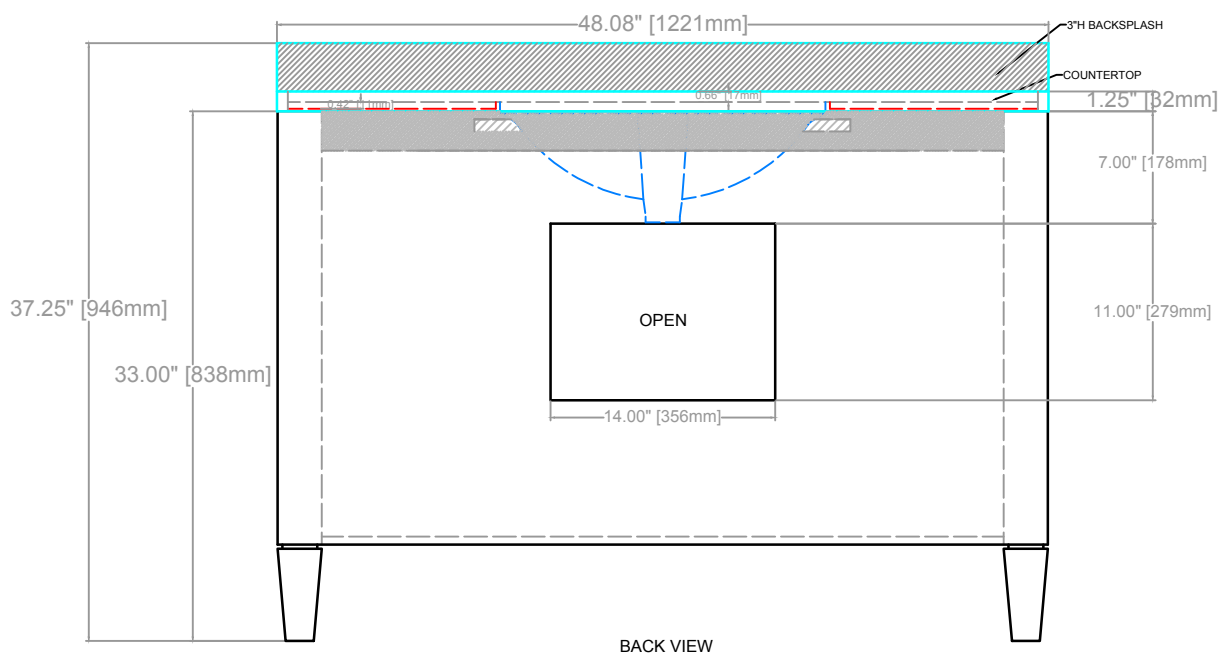

SORIN VANITY  
 COUNTERTOP 1.25"  
 VANITY BASE: 48"L x 24"W x 33"H  
 VANITY OVERALL: 48"L x 24"W x 37.25"H

TOP VIEW

FRONT VIEW

SIDE VIEW

**SORIN VANITY**  
**COUNTERTOP 1.25"**  
**VANITY BASE: 48"L x 24"W x 33"H**  
**VANITY OVERALL: 48"L x 24"W x 37.25"H**

SORIN VANITY  
COUNTERTOP 1.25"  
VANITY BASE: 48"L x 24"W x 33"H  
VANITY OVERALL: 48"L x 24"W x 37.25"H

DRAWER 1

DRAWER 2

DRAWER 3