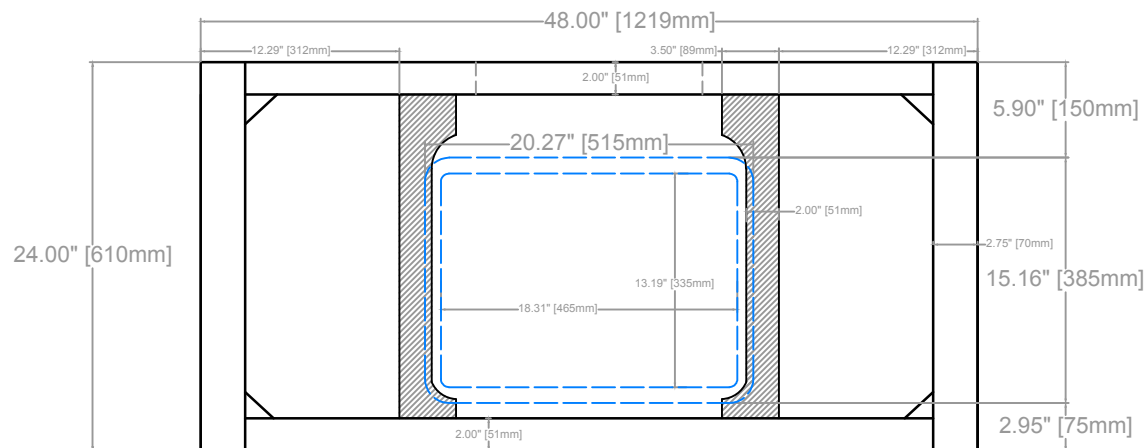

SORIN VANITY  
 COUNTERTOP 1.25"  
 VANITY BASE: 48"L x 24"W x 33"H  
 VANITY OVERALL: 48"L x 24"W x 37.25"H

TOP VIEW

FRONT VIEW

SIDE VIEW

**SORIN VANITY**  
**COUNTERTOP 1.25"**  
**VANITY BASE: 48"L x 24"W x 33"H**  
**VANITY OVERALL: 48"L x 24"W x 37.25"H**

SORIN VANITY  
COUNTERTOP 1.25"  
VANITY BASE: 48"L x 24"W x 33"H  
VANITY OVERALL: 48"L x 24"W x 37.25"H

DRAWER 1

DRAWER 2

DRAWER 3