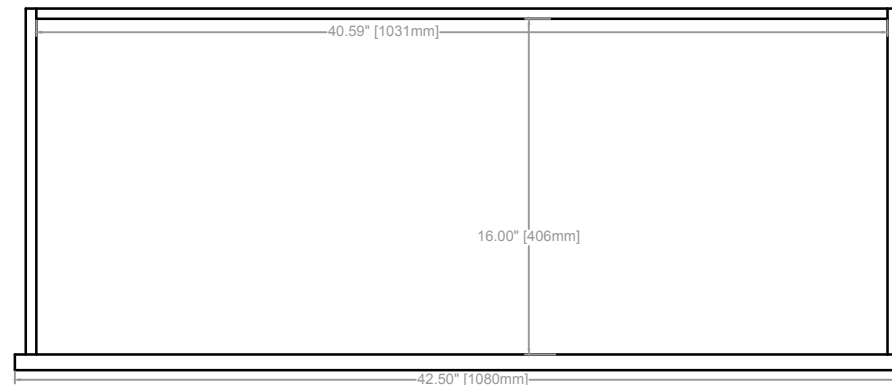

SORIN VANITY  
 COUNTERTOP 1.25"  
 VANITY BASE: 48"L x 24"W x 33"H  
 VANITY OVERALL: 48"L x 24"W x 37.25"H

TOP VIEW

FRONT VIEW

SIDE VIEW

**SORIN VANITY**  
**COUNTERTOP 1.25"**  
**VANITY BASE: 48"L x 24"W x 33"H**  
**VANITY OVERALL: 48"L x 24"W x 37.25"H**

SORIN VANITY  
COUNTERTOP 1.25"  
VANITY BASE: 48"L x 24"W x 33"H  
VANITY OVERALL: 48"L x 24"W x 37.25"H

DRAWER 1

DRAWER 2

DRAWER 3