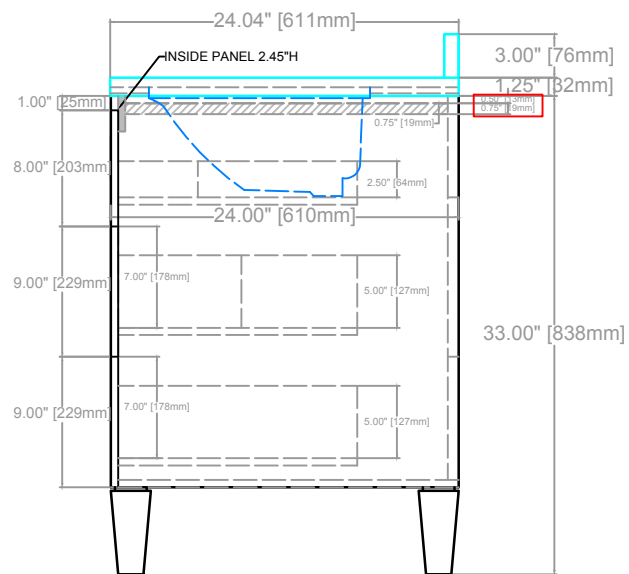

SORIN VANITY  
 COUNTERTOP 1.25"  
 VANITY BASE: 60"L x 24"W x 33"H  
 VANITY OVERALL: 60"L x 24"W x 37.25"H

TOP VIEW

FRONT VIEW

SIDE VIEW

**SORIN VANITY**  
**COUNTERTOP 1.25"**  
**VANITY BASE: 60"L x 24"W x 33"H**  
**VANITY OVERALL: 60"L x 24"W x 37.25"H**

SORIN VANITY  
COUNTERTOP 1.25"  
VANITY BASE: 60"L x 24"W x 33"H  
VANITY OVERALL: 60"L x 24"W x 37.25"H

DRAWER 1

DRAWER 2

DRAWER 3