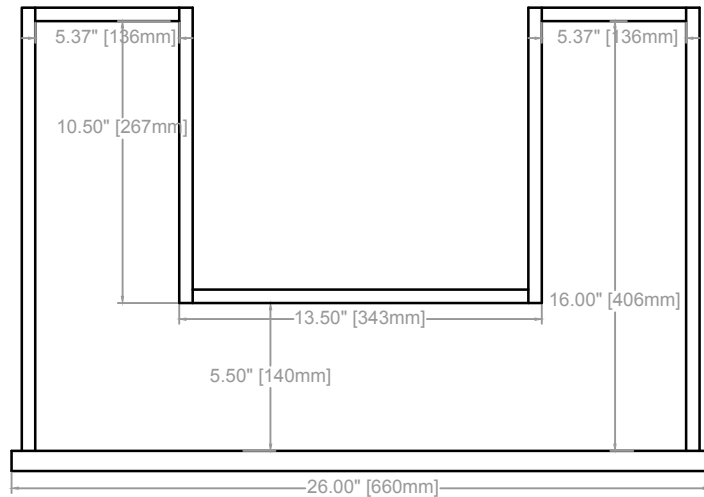

SORIN VANITY  
 COUNTERTOP 1.25"  
 VANITY BASE: 60"L x 24"W x 33"H  
 VANITY OVERALL: 60"L x 24"W x 37.25"H

TOP VIEW

FRONT VIEW

SIDE VIEW

**SORIN VANITY**  
**COUNTERTOP 1.25"**  
**VANITY BASE: 60"L x 24"W x 33"H**  
**VANITY OVERALL: 60"L x 24"W x 37.25"H**

SORIN VANITY  
COUNTERTOP 1.25"  
VANITY BASE: 60"L x 24"W x 33"H  
VANITY OVERALL: 60"L x 24"W x 37.25"H

DRAWER 1

DRAWER 2

DRAWER 3