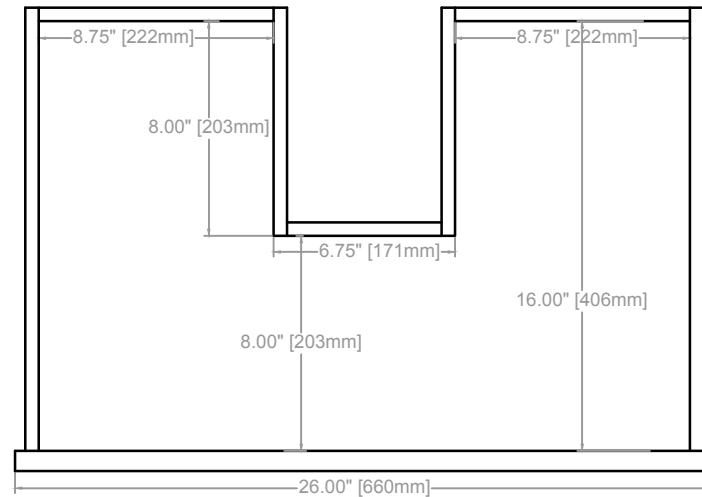

SORIN VANITY  
 COUNTERTOP 1.25"  
 VANITY BASE: 60"L x 24"W x 33"H  
 VANITY OVERALL: 60"L x 24"W x 37.25"H

TOP VIEW

FRONT VIEW

SIDE VIEW

**SORIN VANITY**  
**COUNTERTOP 1.25"**  
**VANITY BASE: 60"L x 24"W x 33"H**  
**VANITY OVERALL: 60"L x 24"W x 37.25"H**

SORIN VANITY  
COUNTERTOP 1.25"  
VANITY BASE: 60"L x 24"W x 33"H  
VANITY OVERALL: 60"L x 24"W x 37.25"H

DRAWER 1

DRAWER 2

DRAWER 3