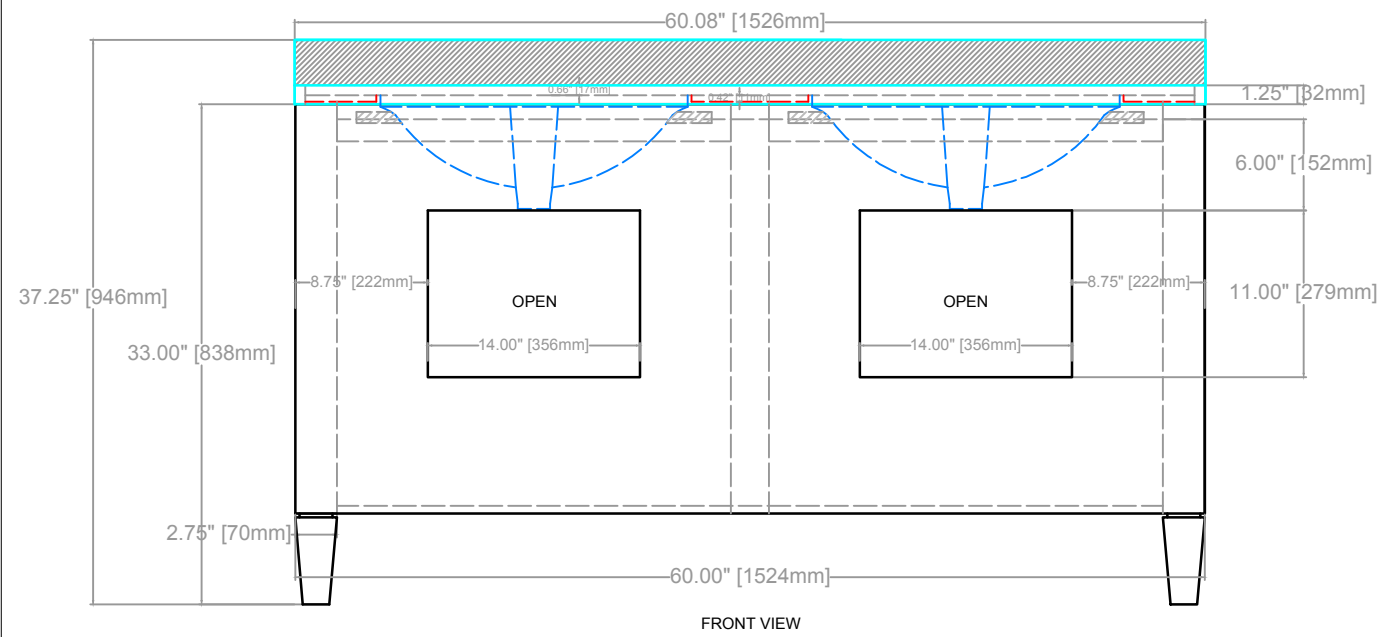

SORIN VANITY  
 COUNTERTOP 1.25"  
 VANITY BASE: 60"L x 24"W x 33"H  
 VANITY OVERALL: 60"L x 24"W x 37.25"H

TOP VIEW

FRONT VIEW

SIDE VIEW

**SORIN VANITY**  
**COUNTERTOP 1.25"**  
**VANITY BASE: 60"L x 24"W x 33"H**  
**VANITY OVERALL: 60"L x 24"W x 37.25"H**

SORIN VANITY  
COUNTERTOP 1.25"  
VANITY BASE: 60"L x 24"W x 33"H  
VANITY OVERALL: 60"L x 24"W x 37.25"H

DRAWER 1

DRAWER 2

DRAWER 3