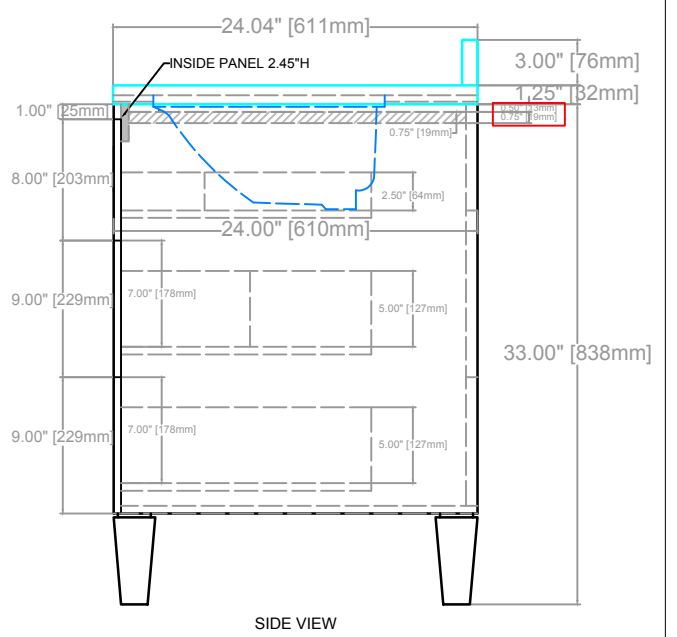

SORIN VANITY  
 COUNTERTOP 1.25"  
 VANITY BASE: 60"L x 24"W x 33"H  
 VANITY OVERALL: 60"L x 24"W x 37.25"H

TOP VIEW

FRONT VIEW

SIDE VIEW

**SORIN VANITY**  
**COUNTERTOP 1.25"**  
**VANITY BASE: 60"L x 24"W x 33"H**  
**VANITY OVERALL: 60"L x 24"W x 37.25"H**

SORIN VANITY  
COUNTERTOP 1.25"  
VANITY BASE: 60"L x 24"W x 33"H  
VANITY OVERALL: 60"L x 24"W x 37.25"H

DRAWER 1

DRAWER 2

DRAWER 3