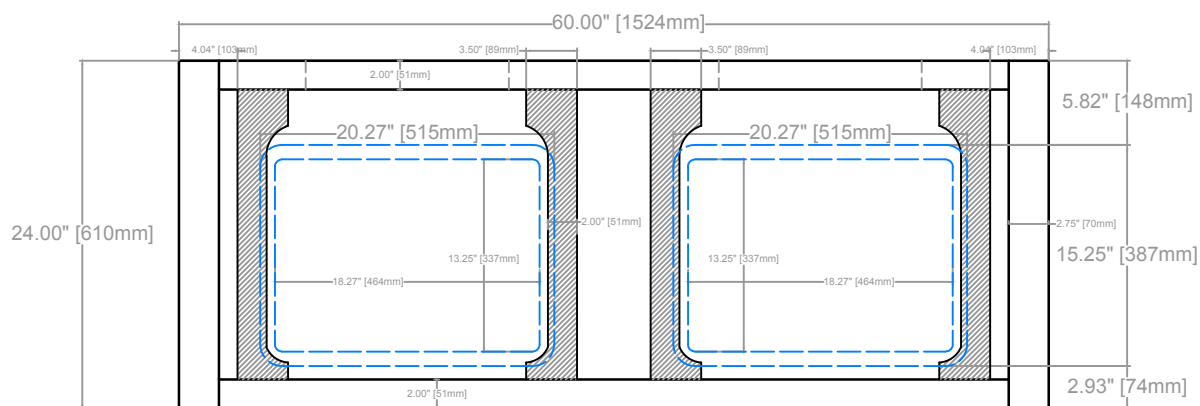

SORIN VANITY  
 COUNTERTOP 1.25"  
 VANITY BASE: 60"L x 24"W x 33"H  
 VANITY OVERALL: 60"L x 24"W x 37.25"H

TOP VIEW

FRONT VIEW

SIDE VIEW

**SORIN VANITY**  
**COUNTERTOP 1.25"**  
**VANITY BASE: 60"L x 24"W x 33"H**  
**VANITY OVERALL: 60"L x 24"W x 37.25"H**

SORIN VANITY  
COUNTERTOP 1.25"  
VANITY BASE: 60"L x 24"W x 33"H  
VANITY OVERALL: 60"L x 24"W x 37.25"H

DRAWER 1

DRAWER 2

DRAWER 3