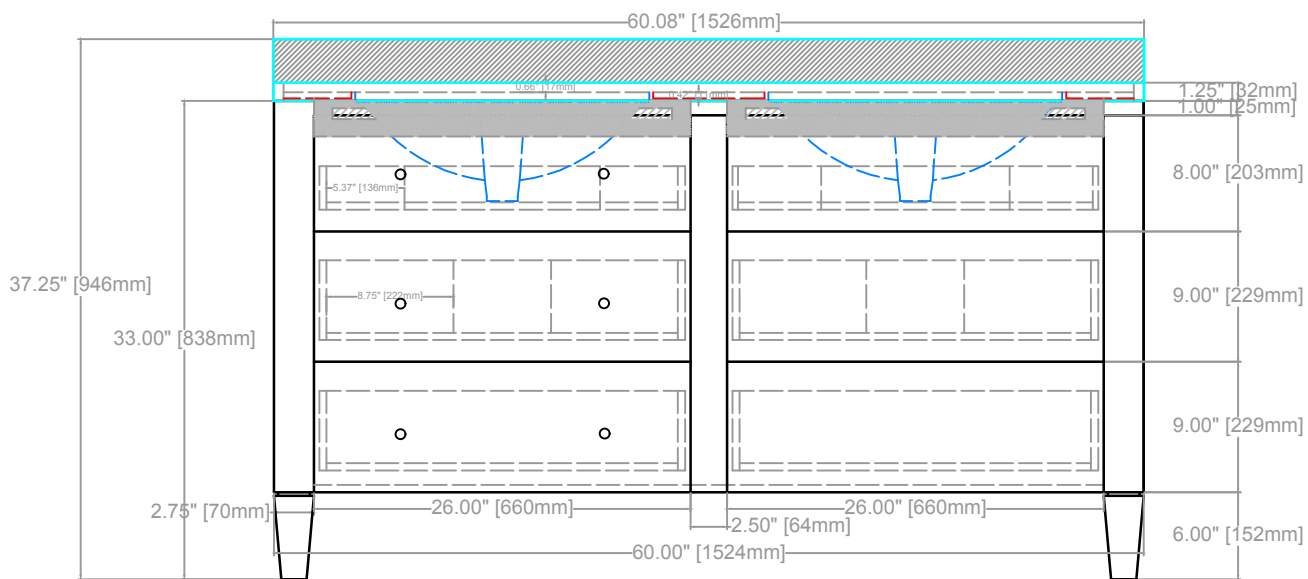

SORIN VANITY  
 COUNTERTOP 1.25"  
 VANITY BASE: 60"L x 24"W x 33"H  
 VANITY OVERALL: 60"L x 24"W x 37.25"H

TOP VIEW

FRONT VIEW

SIDE VIEW

**SORIN VANITY**  
**COUNTERTOP 1.25"**  
**VANITY BASE: 60"L x 24"W x 33"H**  
**VANITY OVERALL: 60"L x 24"W x 37.25"H**

SORIN VANITY  
COUNTERTOP 1.25"  
VANITY BASE: 60"L x 24"W x 33"H  
VANITY OVERALL: 60"L x 24"W x 37.25"H

DRAWER 1

DRAWER 2

DRAWER 3