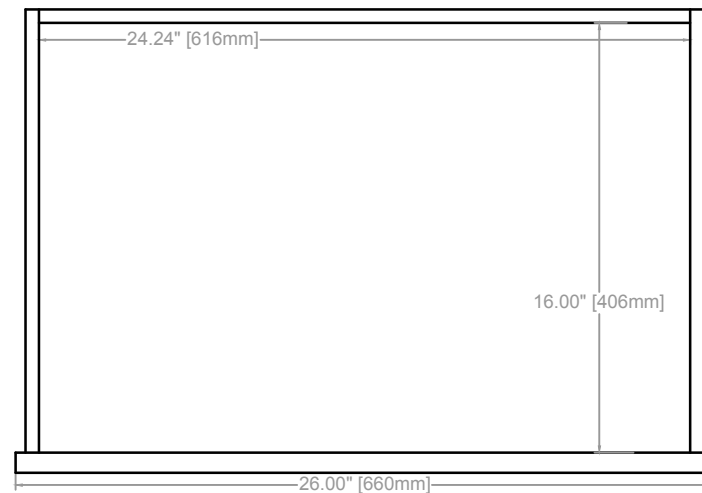

SORIN VANITY  
 COUNTERTOP 1.25"  
 VANITY BASE: 60"L x 24"W x 33"H  
 VANITY OVERALL: 60"L x 24"W x 37.25"H

TOP VIEW

FRONT VIEW

SIDE VIEW

**SORIN VANITY**  
**COUNTERTOP 1.25"**  
**VANITY BASE: 60"L x 24"W x 33"H**  
**VANITY OVERALL: 60"L x 24"W x 37.25"H**

SORIN VANITY  
COUNTERTOP 1.25"  
VANITY BASE: 60"L x 24"W x 33"H  
VANITY OVERALL: 60"L x 24"W x 37.25"H

DRAWER 1

DRAWER 2

DRAWER 3