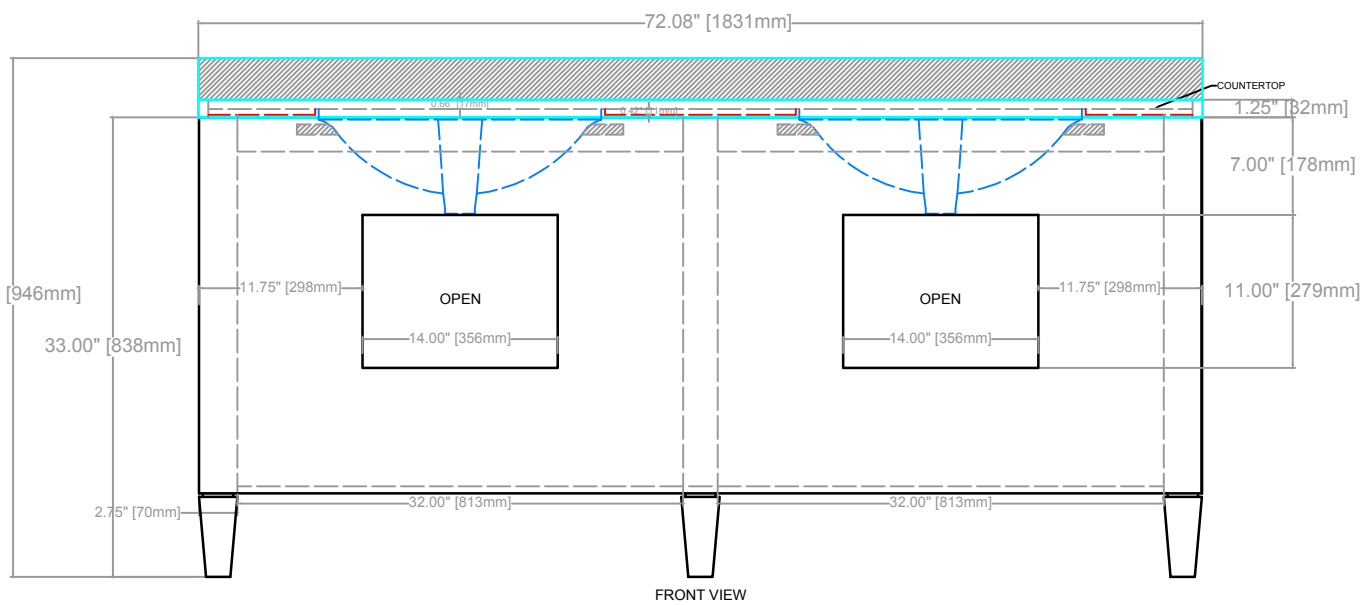

SORIN VANITY
COUNTERTOP 1.25"
VANITY BASE: 72"L x 24"W x 33"H
VANITY OVERALL: 72"L x 24"W x 37.25"H

SORIN VANITY
COUNTERTOP 1.25"
VANITY BASE: 72"L x 24"W x 33"H
VANITY OVERALL: 72"L x 24"W x 37.25"H

DRAWER 1

DRAWER 2

DRAWER 3