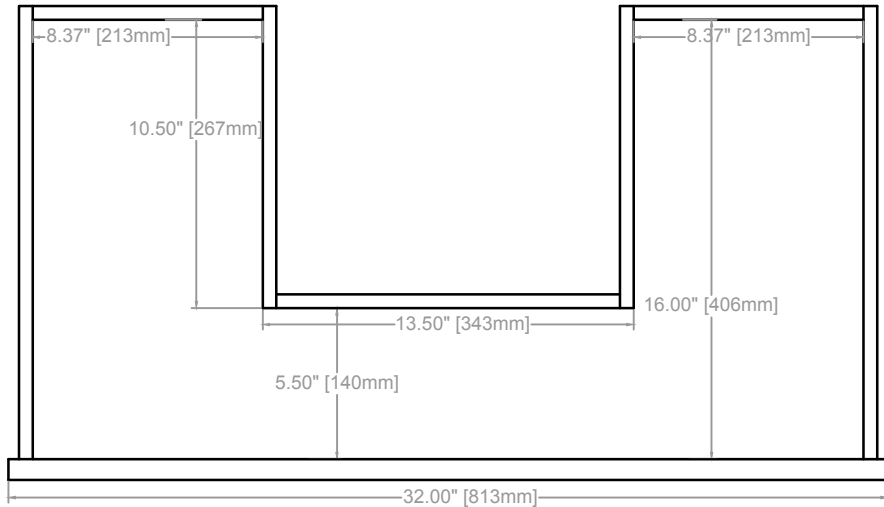

SORIN VANITY
COUNTERTOP 1.25"
VANITY BASE: 72"L x 24"W x 33"H
VANITY OVERALL: 72"L x 24"W x 37.25"H

SORIN VANITY
COUNTERTOP 1.25"
VANITY BASE: 72"L x 24"W x 33"H
VANITY OVERALL: 72"L x 24"W x 37.25"H

DRAWER 1

DRAWER 2

DRAWER 3