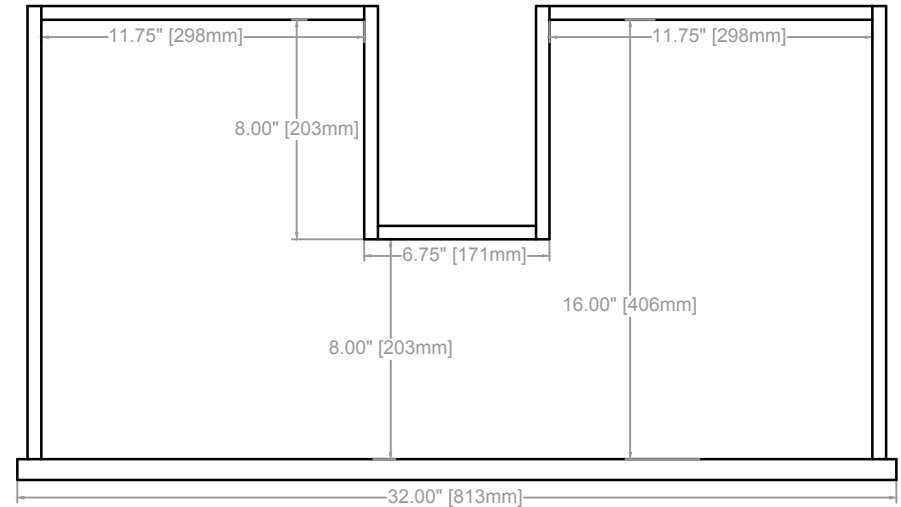

SORIN VANITY
COUNTERTOP 1.25"
VANITY BASE: 72"L x 24"W x 33"H
VANITY OVERALL: 72"L x 24"W x 37.25"H

SORIN VANITY
COUNTERTOP 1.25"
VANITY BASE: 72"L x 24"W x 33"H
VANITY OVERALL: 72"L x 24"W x 37.25"H

DRAWER 1

DRAWER 2

DRAWER 3