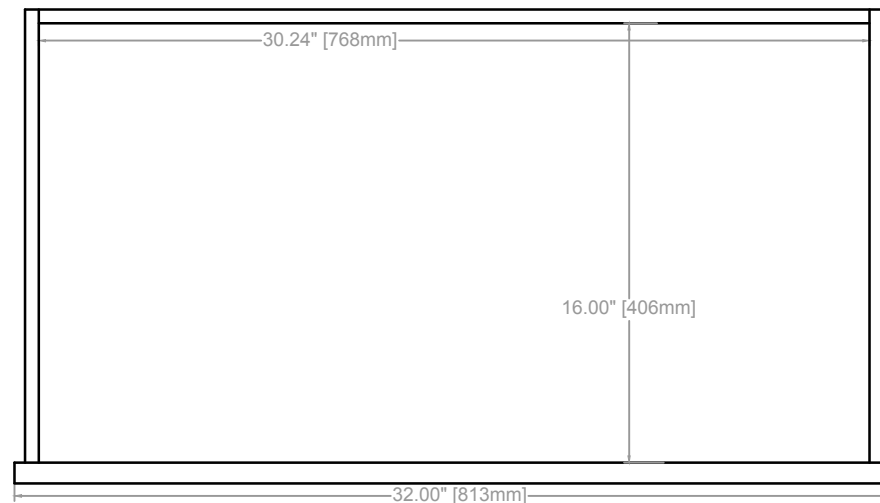

SORIN VANITY
COUNTERTOP 1.25"
VANITY BASE: 72"L x 24"W x 33"H
VANITY OVERALL: 72"L x 24"W x 37.25"H

SORIN VANITY
COUNTERTOP 1.25"
VANITY BASE: 72"L x 24"W x 33"H
VANITY OVERALL: 72"L x 24"W x 37.25"H

DRAWER 1

DRAWER 2

DRAWER 3