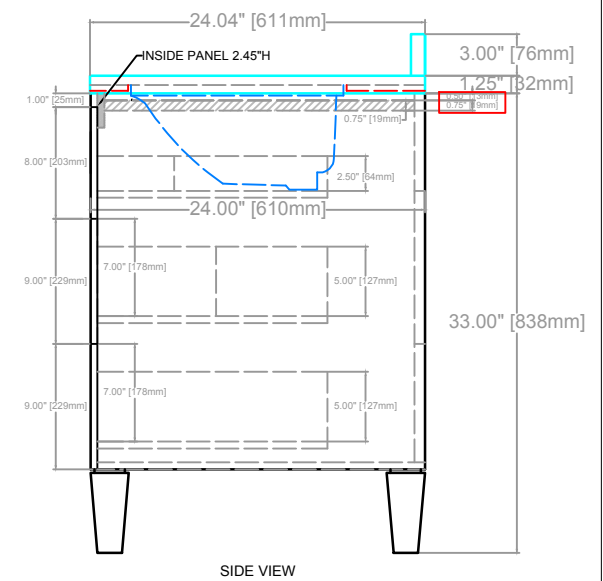

SORIN VANITY
COUNTERTOP 1.25"
VANITY BASE: 72"L x 24"W x 33"H
VANITY OVERALL: 72"L x 24"W x 37.25"H

SORIN VANITY
COUNTERTOP 1.25"
VANITY BASE: 72"L x 24"W x 33"H
VANITY OVERALL: 72"L x 24"W x 37.25"H

DRAWER 1

DRAWER 2

DRAWER 3